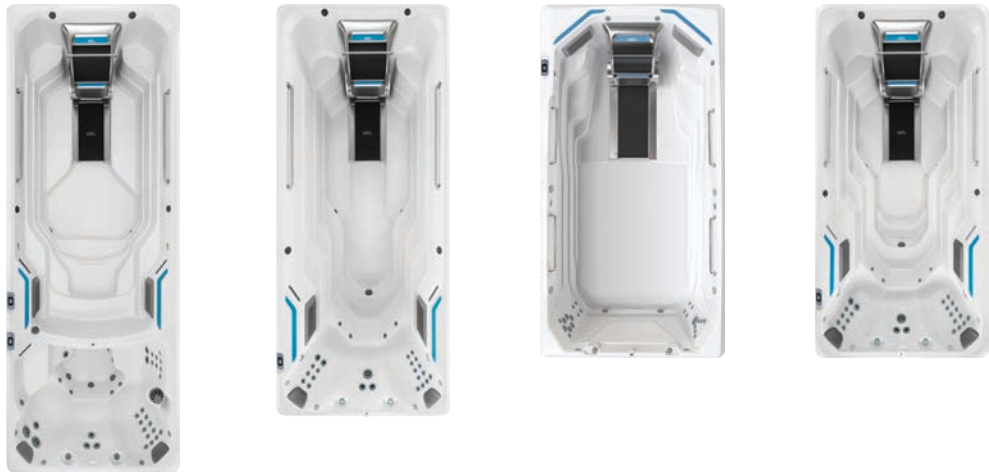

Models

E-Series

Model	E2000	E700	E550	E500
Length x Width x Height	20' x 89" x 58" 610 x 226 x 147 cm	17' x 89" x 58" 518 x 226 x 147 cm	15' x 94" x 58" 457 x 239 x 147 cm	15' x 89" x 58" 457 x 226 x 147 cm
Weight Dry	4,215 lbs (w/Tread) | 4,090 lbs 1,915 kg (w/Tread) | 1,860 kg	3,150 lbs (w/Tread) | 3,025 lbs 1,430 kg (w/Tread) | 1,375 kg	3,700 lbs (w/Tread) | 3,575 lbs 1,680 kg (w/Tread) | 1,625 kg	3,030 lbs (w/Tread) | 2,905 lbs 1,375 kg (w/Tread) | 1,320 kg
Weight Filled*	25,545 lbs (w/Tread) | 25,795 lbs 11,590 kg (w/Tread) | 11,705 kg	22,395 lbs (w/Tread) | 22,685 lbs 10,160 kg (w/Tread) | 10,290 kg	25,110 lbs (w/Tread) | 25,235 lbs 11,390 kg (w/Tread) | 11,450 kg	19,235 lbs (w/Tread) | 19,400 lbs 8,725 kg (w/Tread) | 8,800 kg
Water Capacity	2,350 gal (w/Tread) | 2,395 gal 8,900 l (w/Tread) | 9,065 l	2,100 gal (w/Tread) | 2,150 gal 7,950 l (w/Tread) | 8,140 l	2,360 gal (w/Tread) | 2,390 gal 8,935 l (w/Tread) | 9,050 l	1,735 gal(w/Tread) | 1,770 gal 6,570 l (w/Tread) | 6,705 l
Current Technology	Hydrodrive™	Hydrodrive™	Hydrodrive™	Hydrodrive™
Hydraulic Power Unit	5 hp Hydraulic Power Unit	5 hp Hydraulic Power Unit	5 hp Hydraulic Power Unit	5 hp Hydraulic Power Unit
Electrical Requirements	230V/60amp, 60 Hz	230v/60amp, 60Hz	230v/60amp, 60Hz	230v/60amp, 60Hz
Heater	4000 watt	4000 watt	4000 watt	4000 watt
Hydromassage Jets	36	27	23	27
Structure	14-Gauge Steel Frame & ABS Base Pan	14-Gauge Steel Frame & ABS Base Pan	14-Gauge Steel Frame & ABS Base Pan	14-Gauge Steel Frame & ABS Base Pan
Underwater Treadmill	Optional	Optional	Optional	Optional
Water Management System	UVC + CD Ozone (Swim Side), CD Ozone (Spa Side)	UVC + CD Ozone	UVC + CD Ozone	UVC + CD Ozone
Filtration Area	200 sq ft (Swim Side), 50 sq ft (Spa Side) 18 m² (Swim Side), 5 m² (Spa Side)	200 sq ft | 18 m²	200 sq ft | 18 m²	200 sq ft | 18 m²
Bluetooth®- Enabled Sound System	Optional	Optional	Optional	Optional
Exterior LED Lighting	LED Light Bar	LED Light Bar	LED Light Bar	LED Light Bar
Illuminated Waterfall	3	2	n/a	2
LED Interior Points of Light	26	20	24	18

* Weight Filled includes the weight of water and 10 adults weighing 175 Lbs/80 kg each.