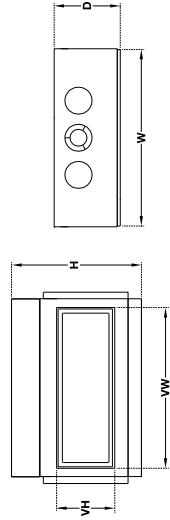

Visible Height	Visible Width	Minimum Rough Framing Dimensions Height Width Depth	CSA P.4 Efficiency	Natural Gas (BTUH)	LP Gas (BTUH)
ML39 Timberline/Décor	15 1/4"	41 3/4"	40" 56" 19 1/2"	76%	23,000-34,250	28,000-34,250
ML47 Timberline/Décor	17 1/4"	47 7/8"	42" 62" 19 1/2"	71%	25,000-41,000	24,000-41,000
ML54 Timberline/Décor	19 1/2"	55 1/8"	44 1/2" 69" 19 1/2"	70%	27,500-41,000	33,000-41,000
ML60 Timberline/Décor	19 1/2"	61 1/8"	44 1/2" 75" 19 1/2"	72%	27,500-41,000	33,000-41,000
ML72 Timberline/Décor	21 1/2"	72 1/8"	46" 86" 19 1/2"	81%	27,000-60,000	31,000-60,000

KEY: VH=Visible Height, VW=Visible Width, H=Height, W=Width, D=Depth