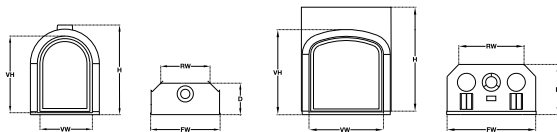

Visible Height	Visible Width	Minimum Rough Framing Dimensions			CSA P4 Efficiency	Natural Gas (BTUH)	LP Gas (BTUH)	
			Height	Front Width	Rear Width				Depth
Chelsea	37"	29 3/4"	49"	29 1/2"	20 5/8"	14"	70%	6,750-27,000	7,000-25,000
Greenbriar	38 3/8"	39 1/2"	47 1/2"	39 1/4"	30"	21 1/2"	75.5%	15,800-50,000	16,200-50,000

mendotahearth.com

Create your ideal style with the **Design Your Fireplace tool** on our website