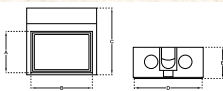

Motivated by design

Mendota Décor Series fireplaces offer a variety of glass, stone and marble fire media that let them become whatever you want them to be—from simple and under-stated to bold and dramatic.

Inspired by nature

With the Timberline Series, you can choose white oak or birch logs that look like they came directly from the forest. Or gather some driftwood that might have just washed ashore.

Design that's distinctively YOU

The simple lines of a Mendota fireplace make the perfect canvas for today's clean design trends. Its traditional landscape shape is always in style and can be customized any way you want. Set the mood in any room with a luxurious Mendota fire.

Visit mendotahearth.com/mymendota to start building the focal point for your home.

mendotahearth.com

Create your ideal style with the **Design Your Fireplace tool** on our website

Changing the landscape

LU19M022