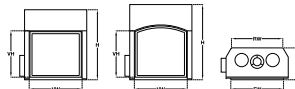

FV34

There's nothing like a COZY fire

The FV34 gas fireplace packs everything you love about Mendota fireplaces into a more compact size that is perfect for smaller, intimate spaces.

Crafting the perfect fireplace

Mendota breaks down the barriers of fireplace design to help you create a work of art for your home. Use our online design tool and choose from our palette of fire media, interior linings and fronts to build a customized fireplace that fits your style.

Visit mendotahearth.com/mymendota

to start creating a masterpiece for your living space.

MENDOTA
NORTH AMERICA'S LUXURY FIREPLACE

mendotahearth.com

FV34/FV41/FV46
Traditional
Gas Fireplaces

A tradition of exceptional luxury

MENDOTA
NORTH AMERICA'S LUXURY FIREPLACE