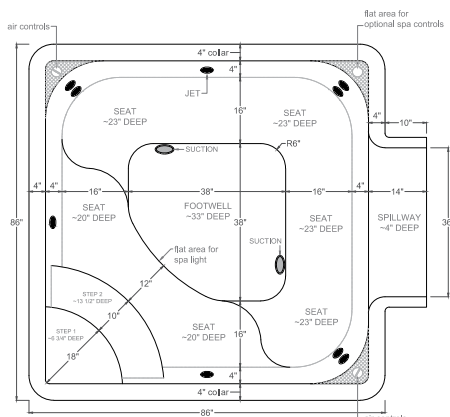

86" Square Spillover Spa

- 86" square*
- 33" depth
- 483 gallons average fill
- 6-8 person seating capacity
- 9 Hydrotherapy Jets
- 2 air controls
- 2 suction fittings
- Available in White, Blue Granite, and Gray Granite

(Sample shown in white)

86" Square Poolside Spa

- 86" square*
- 33" depth
- 483 gallons average fill
- 6-8 person seating capacity
- 9 Hydrotherapy Jets
- 2 air controls
- 2 suction fittings
- Available Gray Granite

(Sample shown in gray granite)

*DIAMETER DIMENSIONS ARE NOMINAL AND CAN FLUCTUATE 1/4" TO 1/2"