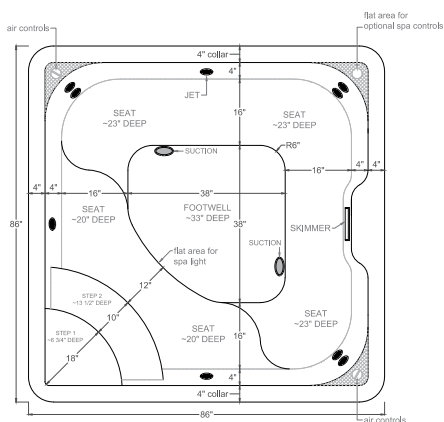

86" Square Spillover Spa

- 86" square*
- 33" depth
- 483 gallons average fill
- 6-8 person seating capacity
- 9 Hydrotherapy Jets
- 2 air controls
- 2 suction fittings
- Available in White, Blue Granite, and Gray Granite

(Sample shown in white)

86" Square Poolside Spa

- 86" square*
- 33" depth
- 483 gallons average fill
- 6-8 person seating capacity
- 9 Hydrotherapy Jets
- 2 air controls
- 2 suction fittings
- Available Gray Granite

(Sample shown in gray granite)

*DIAMETER DIMENSIONS ARE NOMINAL AND CAN FLUCTUATE 1/4" TO 1/2"