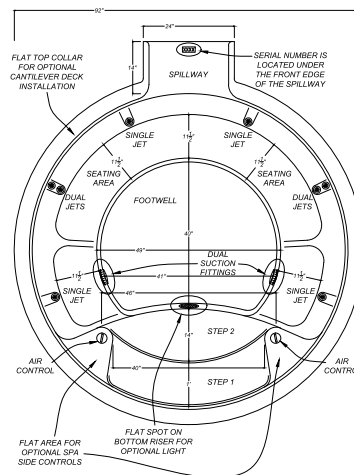

86" Square Spillover Spa

- 86" square*
- 33" depth
- 483 gallons average fill
- 6-8 person seating capacity
- 9 Hydrotherapy Jets
- 2 air controls
- 2 suction fittings
- Available in White, Blue Granite, and Gray Granite

(Sample shown in white)

86" Square Poolside Spa

- 86" square*
- 33" depth
- 483 gallons average fill
- 6-8 person seating capacity
- 9 Hydrotherapy Jets
- 2 air controls
- 2 suction fittings
- Available Gray Granite

92" Spillover Spa

- 92" diameter*
- 33" depth
- 425 gallons average fill
- 6-8 person seating capacity
- 8 Hydrotherapy Jets
- 2 air controls
- 2 suction fittings
- Available in White, Blue Granite, and Gray Granite

(Sample shown in gray granite)

*DIAMETER DIMENSIONS ARE NOMINAL AND CAN FLUCTUATE 1/4" TO 1/2"