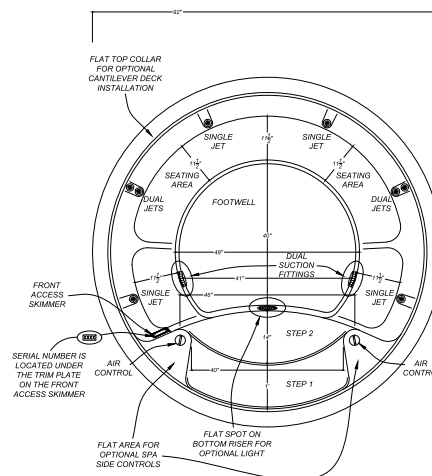

(Sample shown in white)

86" Square Poolside Spa

- 86" square*
- 33" depth
- 483 gallons average fill
- 6-8 person seating capacity
- 9 Hydrotherapy Jets
- 2 air controls
- 2 suction fittings
- Available Gray Granite

92" Spillover Spa

- 92" diameter*
- 33" depth
- 425 gallons average fill
- 6-8 person seating capacity
- 8 Hydrotherapy Jets
- 2 air controls
- 2 suction fittings
- Available in White, Blue Granite, and Gray Granite

(Sample shown in blue granite)

92" Poolside Spa

- 92" diameter*
- 33" depth
- 425 gallons average fill
- 6-8 person seating capacity
- 8 Hydrotherapy Jets
- 2 air controls
- 2 suction fittings
- Available Gray Granite

(Sample shown in gray granite)

*DIAMETER DIMENSIONS ARE NOMINAL AND CAN FLUCTUATE 1/4" TO 1/2"