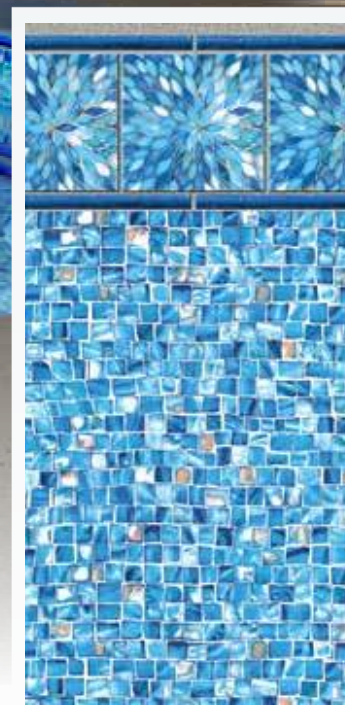

Contemporary

Contemporary design is rooted in the moment as in this moment, the here and now. Smooth flowing profiles instead of ornamentation. A strong emphasis on line and form — two essentials of good design — gives contemporary style its energy.