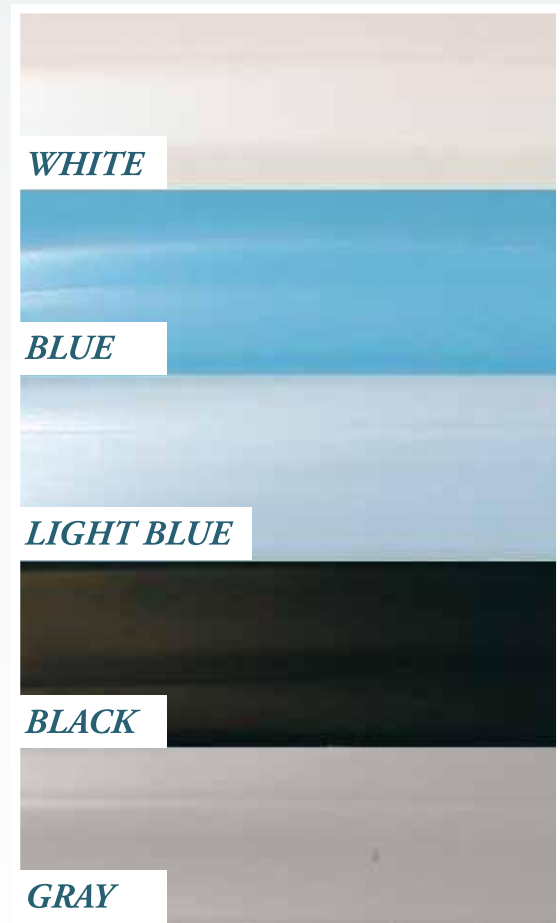

Our Interior Pool Finishes™ are the finest made in the market today.

Bead Color

Each of our interior finishes has a bead color companion. For your convenience we've noted bead colors next to each pattern.