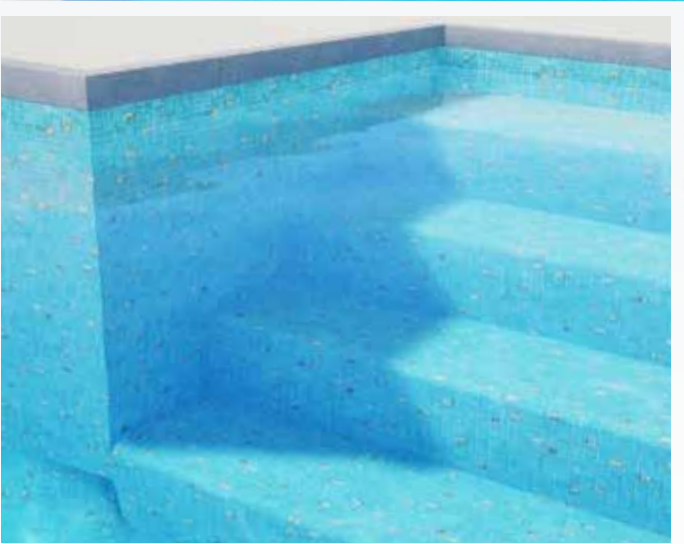

GEOMETRIC • clean, simple & sophisticated

Video contains digitally enhanced content. Hold camera here ▼

NEW

Caribbean Gold Speckle Borderless

20/20 • 27/20 • 27/27 Mil | White Bead