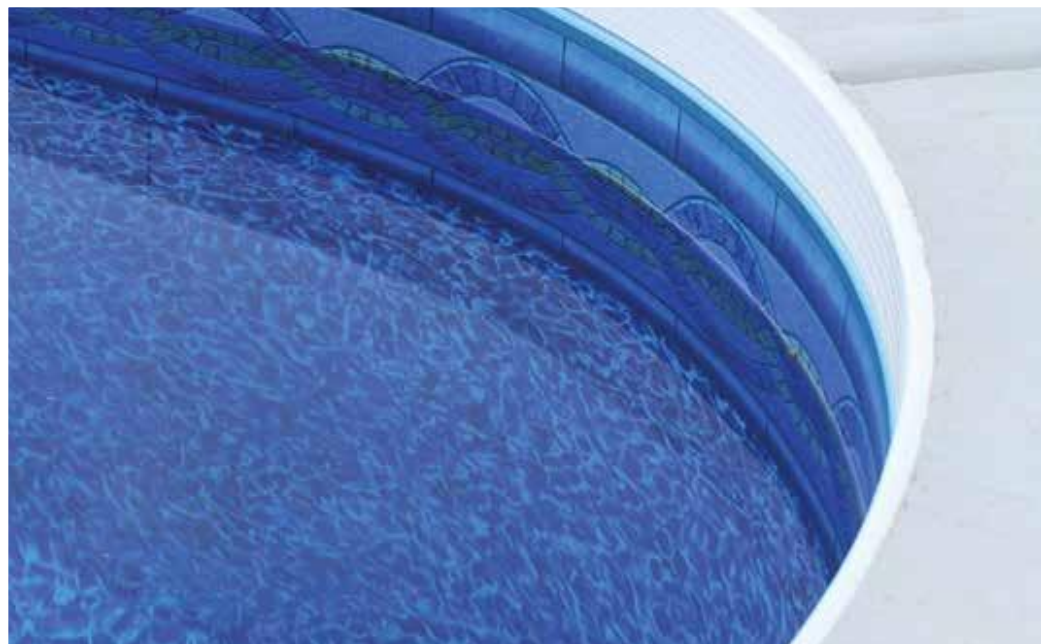

Perfection is improving something until it is as flawless as possible.

We have invested in state-of-the-art manufacturing equipment and combined it with time tested sealing methods. This allows us to make an interior pool finish that is as flawless as possible with seams that are less noticeable, strong and water tight!

Our Interior Pool Finishes™ are the finest made in the market today.