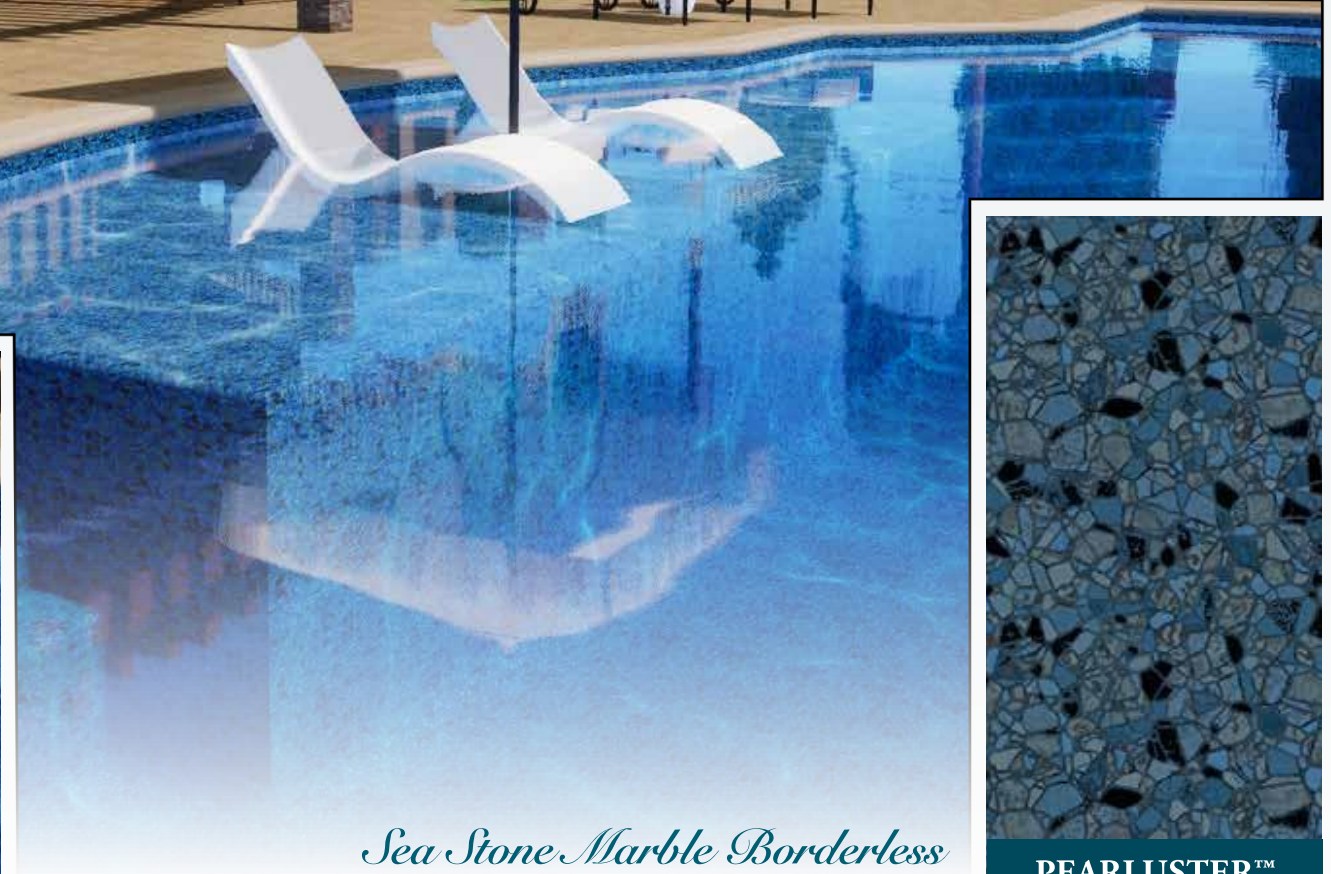

Sunburst | Azure Mosaic
20/20 • 27/20 • 27/27 Mil | Gray Bead

CONTEMPORARY • smooth flowing profiles

Video contains digitally enhanced content. Hold camera here ▼

Sea Stone Marble Borderless
27/27 Mil | Black Bead