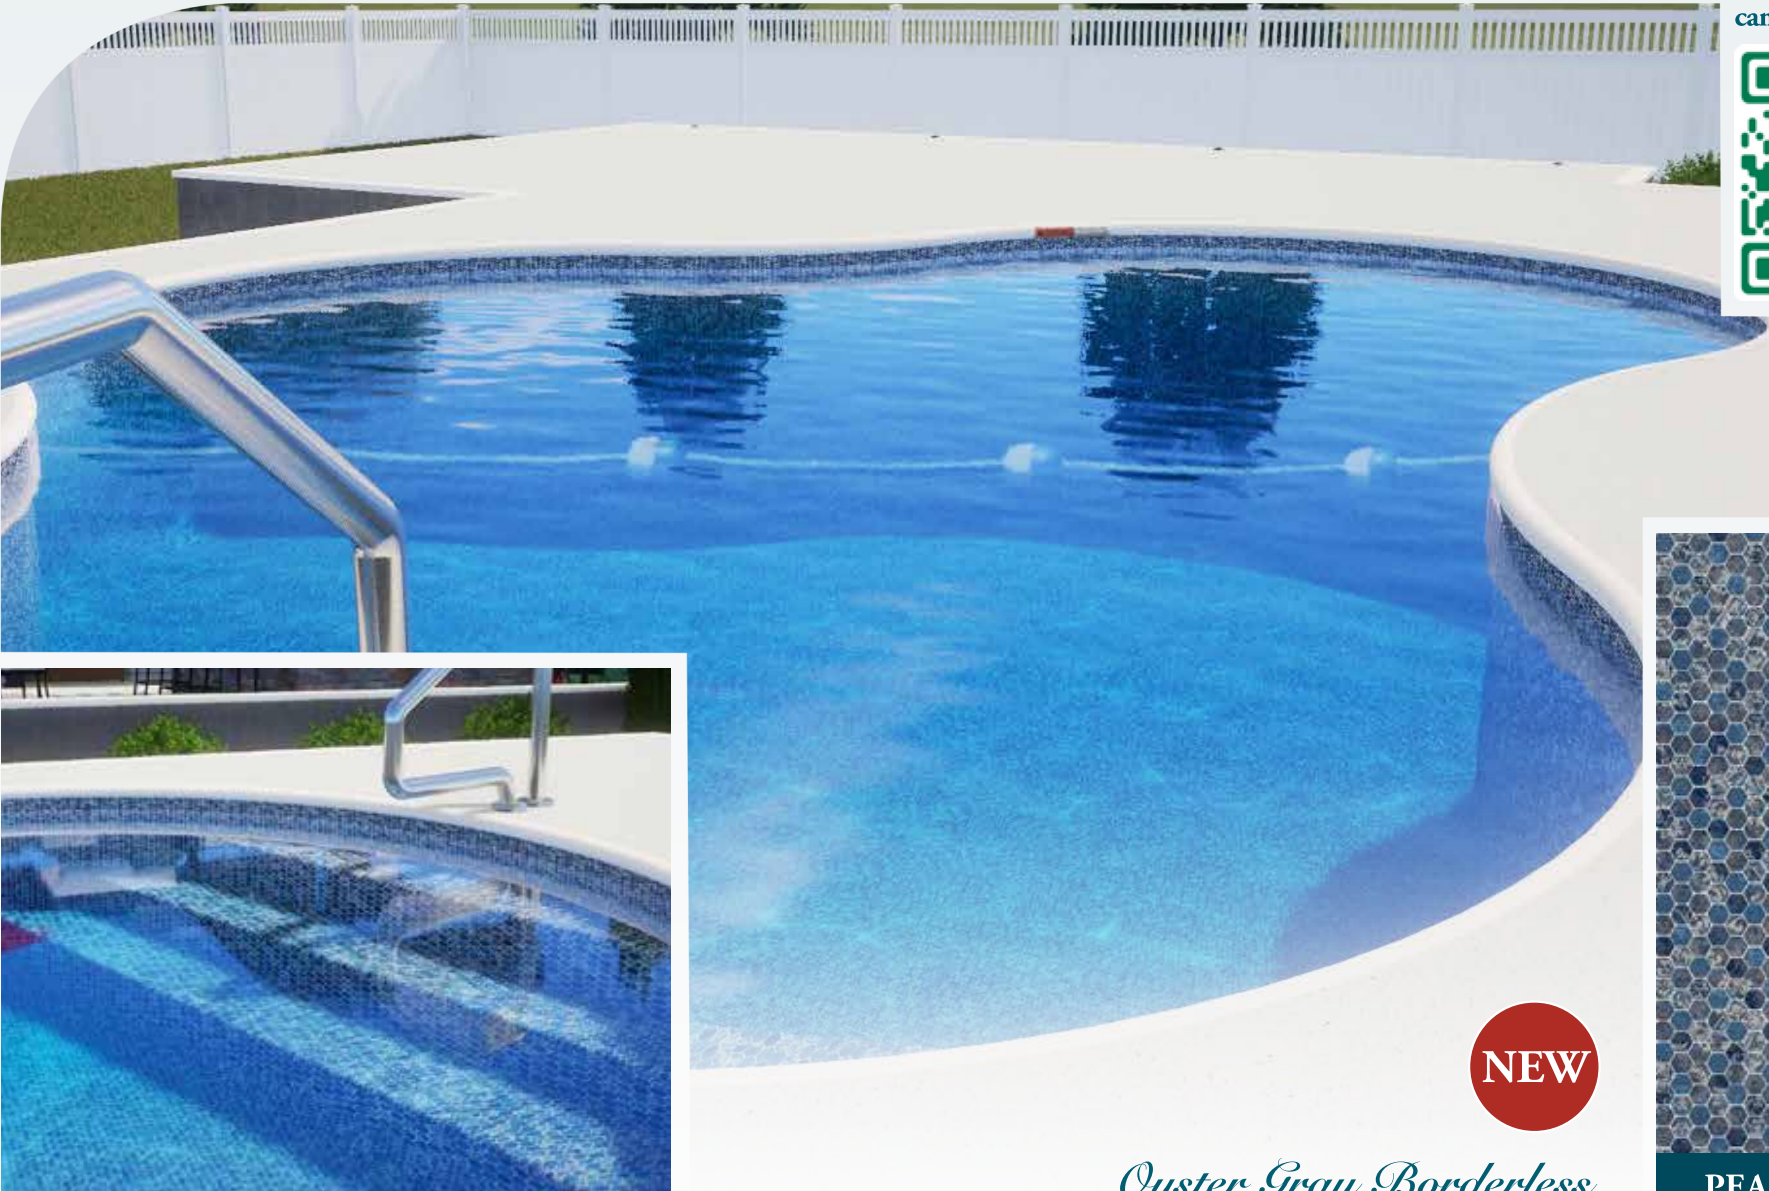

CONTEMPORARY • smooth flowing profiles

Video contains digitally enhanced content. Hold camera here ▼

NEW

Silver Antigua Borderless

27/27 | Gray Bead

CONTEMPORARY • smooth flowing profiles

Video contains digitally enhanced content. Hold camera here ▼