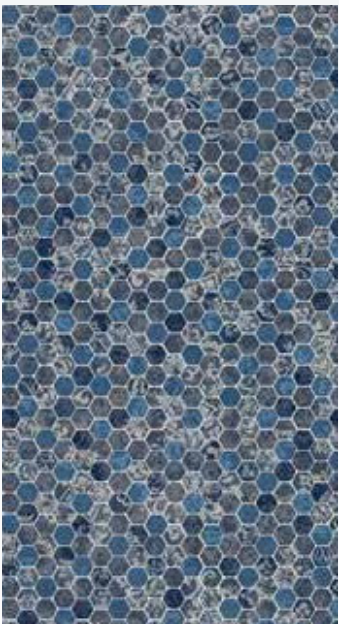

NEW

Oyster Gray Borderless
27/27 | Lt. Blue Bead