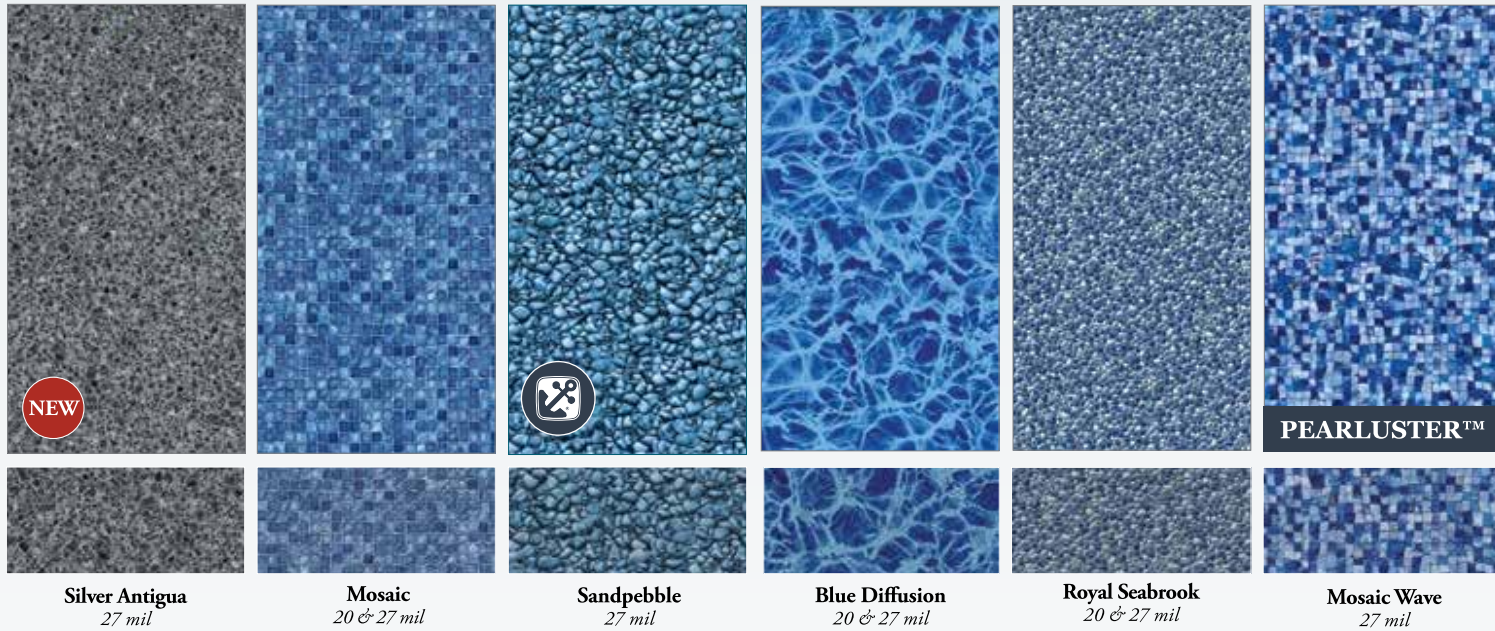

Exclusive Liner

Due to the nature of the material, and various pool angles, it is improbable that floor tiles or pattern repeats will align. This Water Color Guide is designed to give you an indication of the water's hue based on the interior finish you desire. However, the hue is subjective due to natural sunlight and the surrounding landscape which will affect the water color. Consult your dealer to choose the interior pool finish that will give you the results you are looking for.

*Impressions material hue may vary slightly in appearance.

Aqua

Caribbean Gold Speckle
20 & 27 mil

Quartzite
20 & 27 mil

Del Caribe
27 mil

Azure Mosaic
20 & 27 mil

Sandstone
27 mil

Medium

White Diffusion
20 & 27 mil

Oyster Gray
27 mil

BORDERLESS PATTERNS & IMPRESSIONS

Medium

Dark

RENEW & REMODEL

BEFORE

AFTER