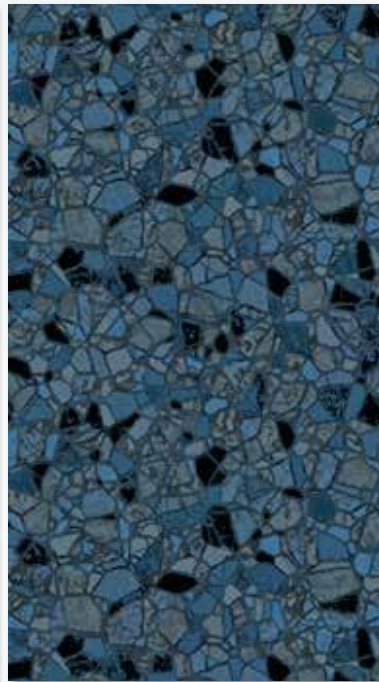

Sea Stone Marble
27 mil