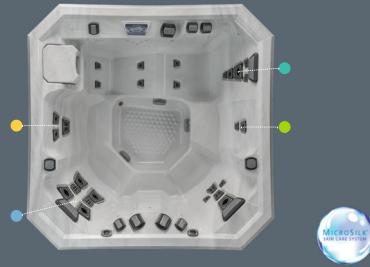

V77L: 5 PERSON HOT TUB

Specialized Seats: ● Deep-Tissue ● Relaxation ● Shiatsu ● Swedish

The V77L is your family conversation pit to accommodate five people with room to move around. Stretch your legs in the Commander's Lounge, or take a breather on the cooldown seat. 27 Jetpods deliver a professional massage, and three V² Controls put the action at your fingertips!

	US/CA 60Hz	INTL 50Hz
SIZE	77 X 77 X 36 in	196 X 196 X 91 cm
THERAPY SEATS	5	5
JETS	27	27
V² CONTROLS	3	3
PUMPS	One 2-SPEED	One 2-SPEED
FLOW RATE	Two 2-SPEED***	Two 2-SPEED***
ELECTRICAL	160 GPM / 320 GPM	608 LPM / 1211 LPM
WATER CAPACITY	240V 30 OR 50A	230V 16A/32A*
WEIGHT DRY/FULL	270 Gal 550/2805 lb	1022 L 249/1272 kg