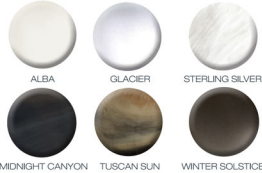

INTERIOR ACRYLIC COLOR CHOICES