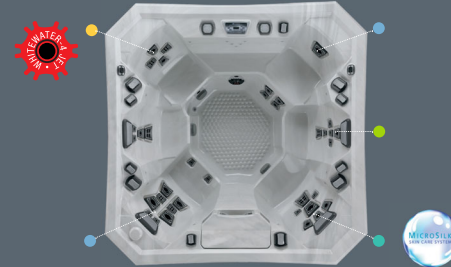

V84: 6 PERSON HOT TUB

Specialized Seats: ● Deep-Tissue (2) ● Relaxation ● Shiatsu ● Swedish

The V84 allows you to voyage with your family year-round. Six seating positions are fit for a clan, plus a high perch to feel the power of the Whitewater-4 jet. Add 36 Jetpods to deliver a customized massage, and five V² Controls to target your trouble spots and you'll be off on a world of hydromassage adventure!

	US/CA 60Hz	INTL 50Hz
SIZE	84 X 84 X 36 in	213 X 213 X 91 cm
THERAPY SEATS	6	6
JETS	37	37
V² CONTROLS	5	5
PUMPS	Two 2-SPEED	Two 2-SPEED
FLOW RATE	320 GPM	1211 LPM
ELECTRICAL	240V 30 OR 50A	230V 32A*
WATER CAPACITY	320 Gal	1211 L
WEIGHT DRY/FULL	700/3372 lb	318/1530 kg