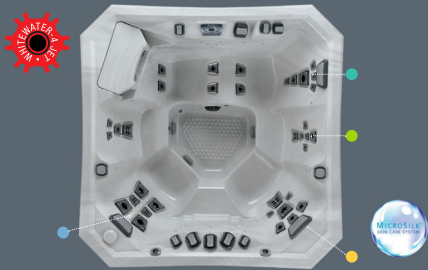

V84L: 5 PERSON HOT TUB

	US/CA 60Hz	INTL 50Hz
SIZE	84 X 84 X 36 in	213 X 213 X 91 cm
THERAPY SEATS	5	5
JETS	36	36
V² CONTROLS	4	4
PUMPS	Two 2-SPEED	Two 2-SPEED
FLOW RATE	320 GPM	1211 LPM
ELECTRICAL	240V 30 OR 50A	230V 16A/32A*
WATER CAPACITY	340 Gal	1287 L
WEIGHT DRY/FULL	700/3539 lb	318/1605 kg

*May be wired 1 x 16A, 2 x 16A, 1 x 32A, 3 phase