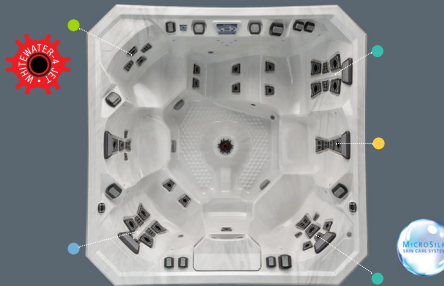

V94L: 7 PERSON HOT TUB

The V94L, with its full Commander's Lounge, is the laid-back brother to the V94. Two dual-speed pumps, the V-O-L-T system, 43 Jetpods, and five V² Controls create revitalizing therapy. Plus, the Whitewater-4 jet delivers a volcanic eruption of exhilarating therapy, especially to feet and legs.

	US/CA 60Hz	INTL 50Hz
SIZE	94 X 94 X 36 in	239 X 239 X 91 cm
THERAPY SEATS	7	7
JETS	44	44
V² CONTROLS	5	5
PUMPS	Two 2-SPEED	Two 2-SPEED
FLOW RATE	320 GPM	1211 LPM
ELECTRICAL	240V 30 OR 50A	230V 32A*
WATER CAPACITY	445 Gal	1685 L
WEIGHT DRY/FULL	840/4555 lb	381/2066 kg