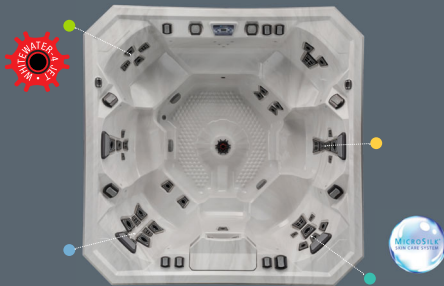

V94: 7 PERSON HOT TUB

The V94 is a virtual giant, providing all the room you need, including two bonus seats. The Whitewater-4 jet delivers a volcanic eruption of exhilarating therapy. Add two dual-speed pumps, the V-O-L-T system and 40 Jetpods, and you have one dynamic hot tub engineered for a crowd!

	US/CA 60Hz	INTL 50Hz
SIZE	94 X 94 X 36 in	239 X 239 X 91 cm
THERAPY SEATS	7	7
JETS	41	41
V² CONTROLS	5	5
PUMPS	Two 2-SPEED	Two 2-SPEED
FLOW RATE	320 GPM	1211 GPM
ELECTRICAL	240V 30 OR 50A	230V 32A*
WATER CAPACITY	400 Gal	1514 L
WEIGHT DRY/FULL	840/4176 lb	381/1894 kg