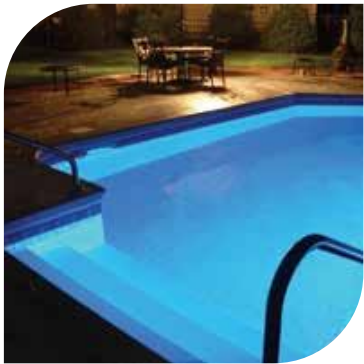

A Better Option

From comfort and beauty to safety — There are so many ways to enhance your pool experience!

Talk to your SunPro™ Pool Dealer about a deluxe upgrade with some of these additional, premium options available.

☀️ Lighting

Turn on the lights and choose whatever color fits your mood at that moment, or for the entire evening. Lighting features create a whole new ambiance.