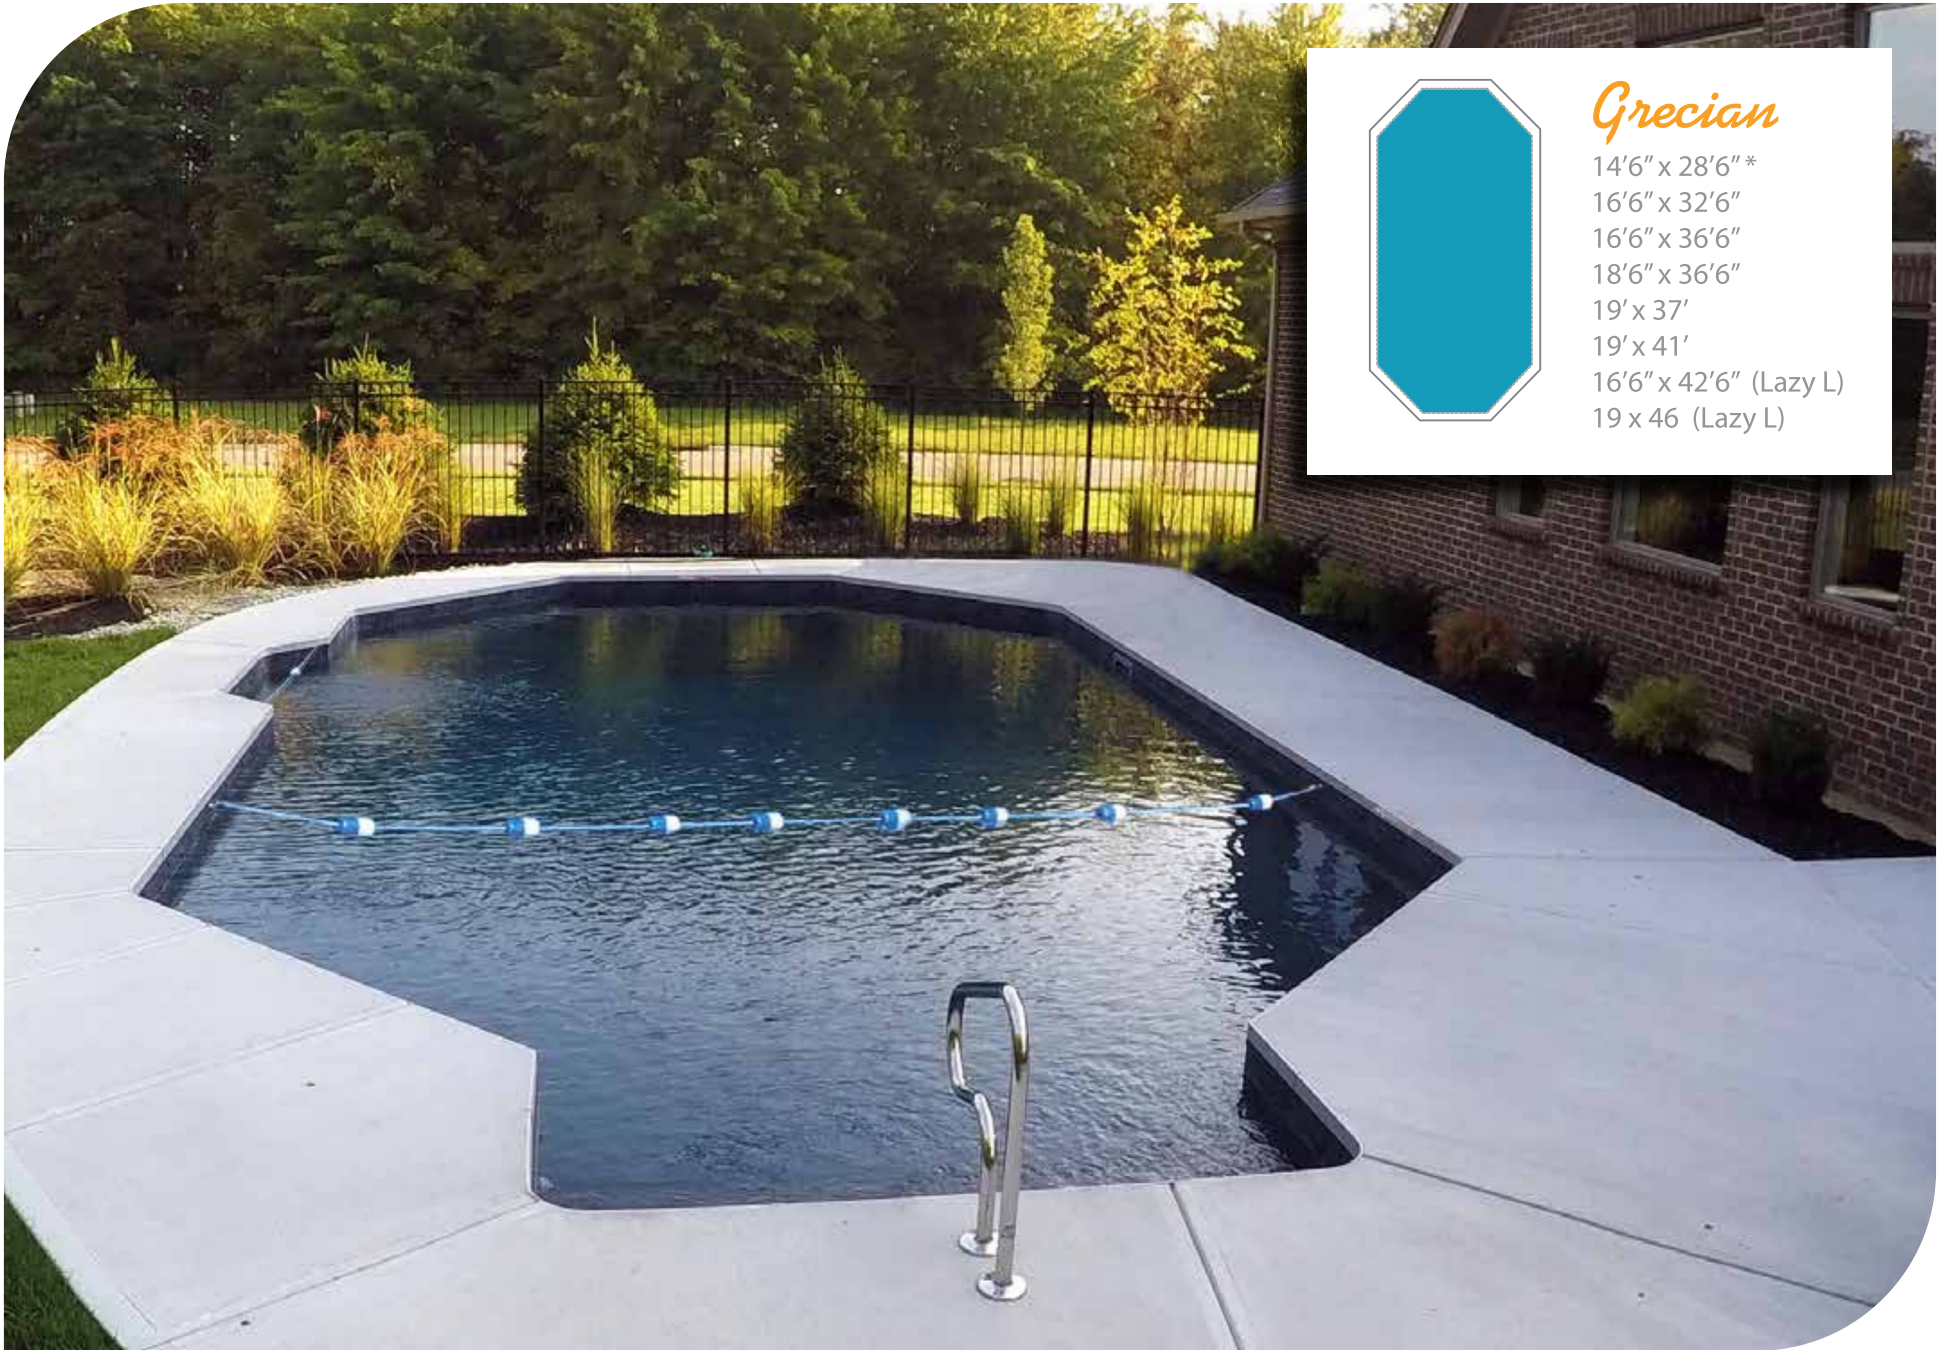

## *Mountain Lake*

20' x 33'\*

21' x 35'

26' x 39'

(Standard or Reverse)

## *Lagoon*

16' x 34' x 25'\*

18' x 38' x 29'

20' x 42' x 30'

(Left or Right)

# A Better Spa

Our traditional Poolside Spa is designed to sit flush with the deck giving you a relaxing spa at the edge of your pool. The Spillover Spa also sits flush with your deck at the edge of your pool with its water "spilling over" into your pool, making it both a relaxing spa and a cascading waterfall feature.