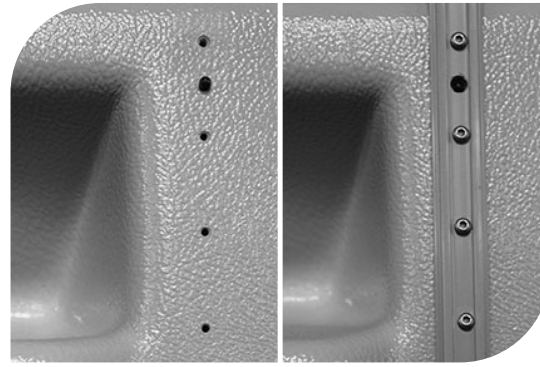

☀ Patented Dowel Alignment

Our system guarantees correct position of the faceplate with strategic dowel location that offers an exact screw hole fit.