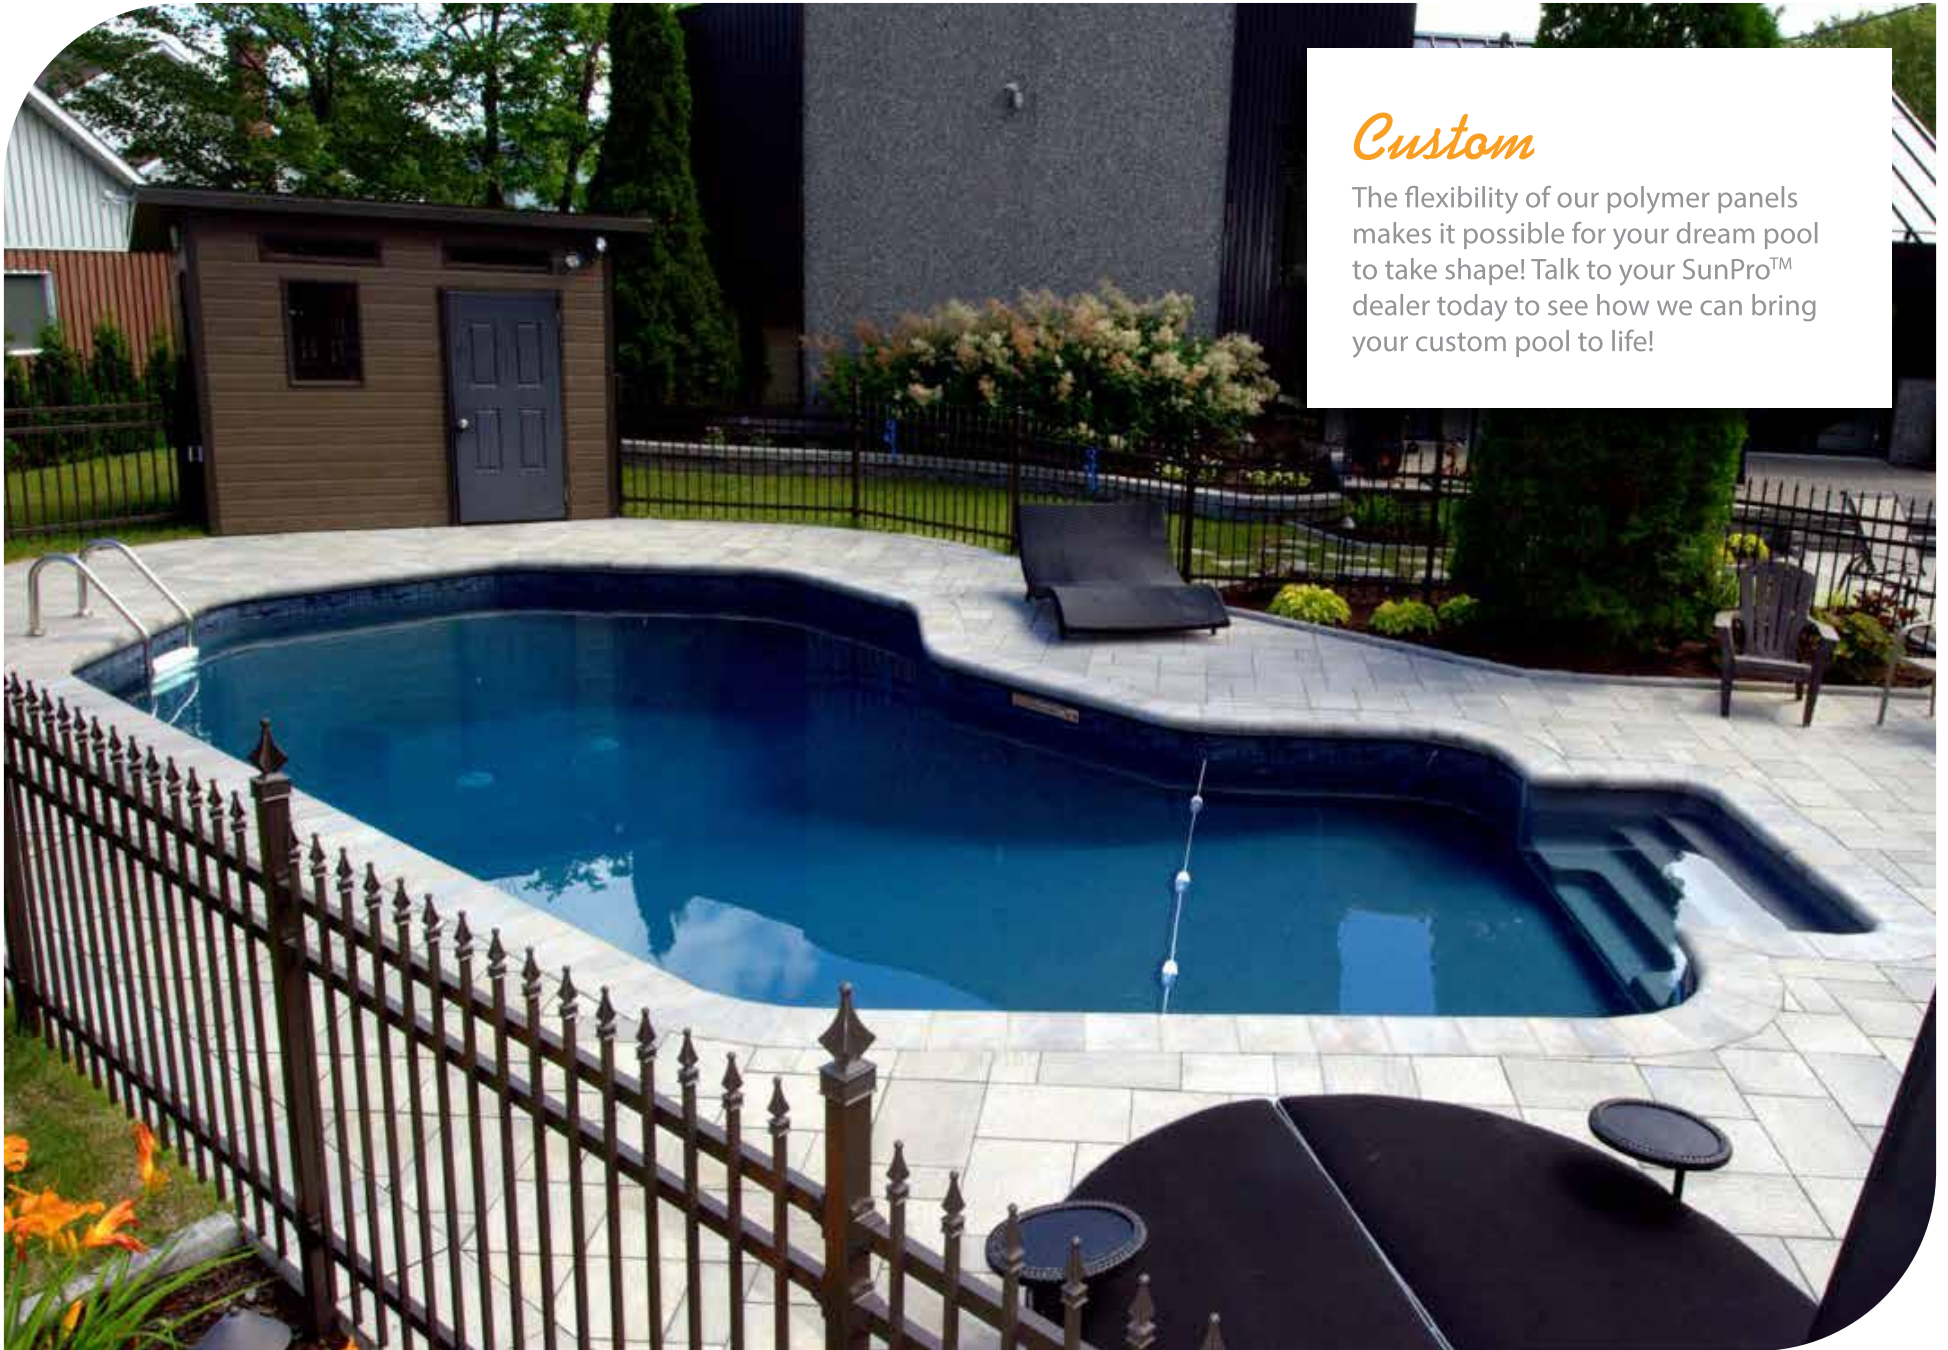

Custom

The flexibility of our polymer panels makes it possible for your dream pool to take shape! Talk to your SunPro™ dealer today to see how we can bring your custom pool to life!