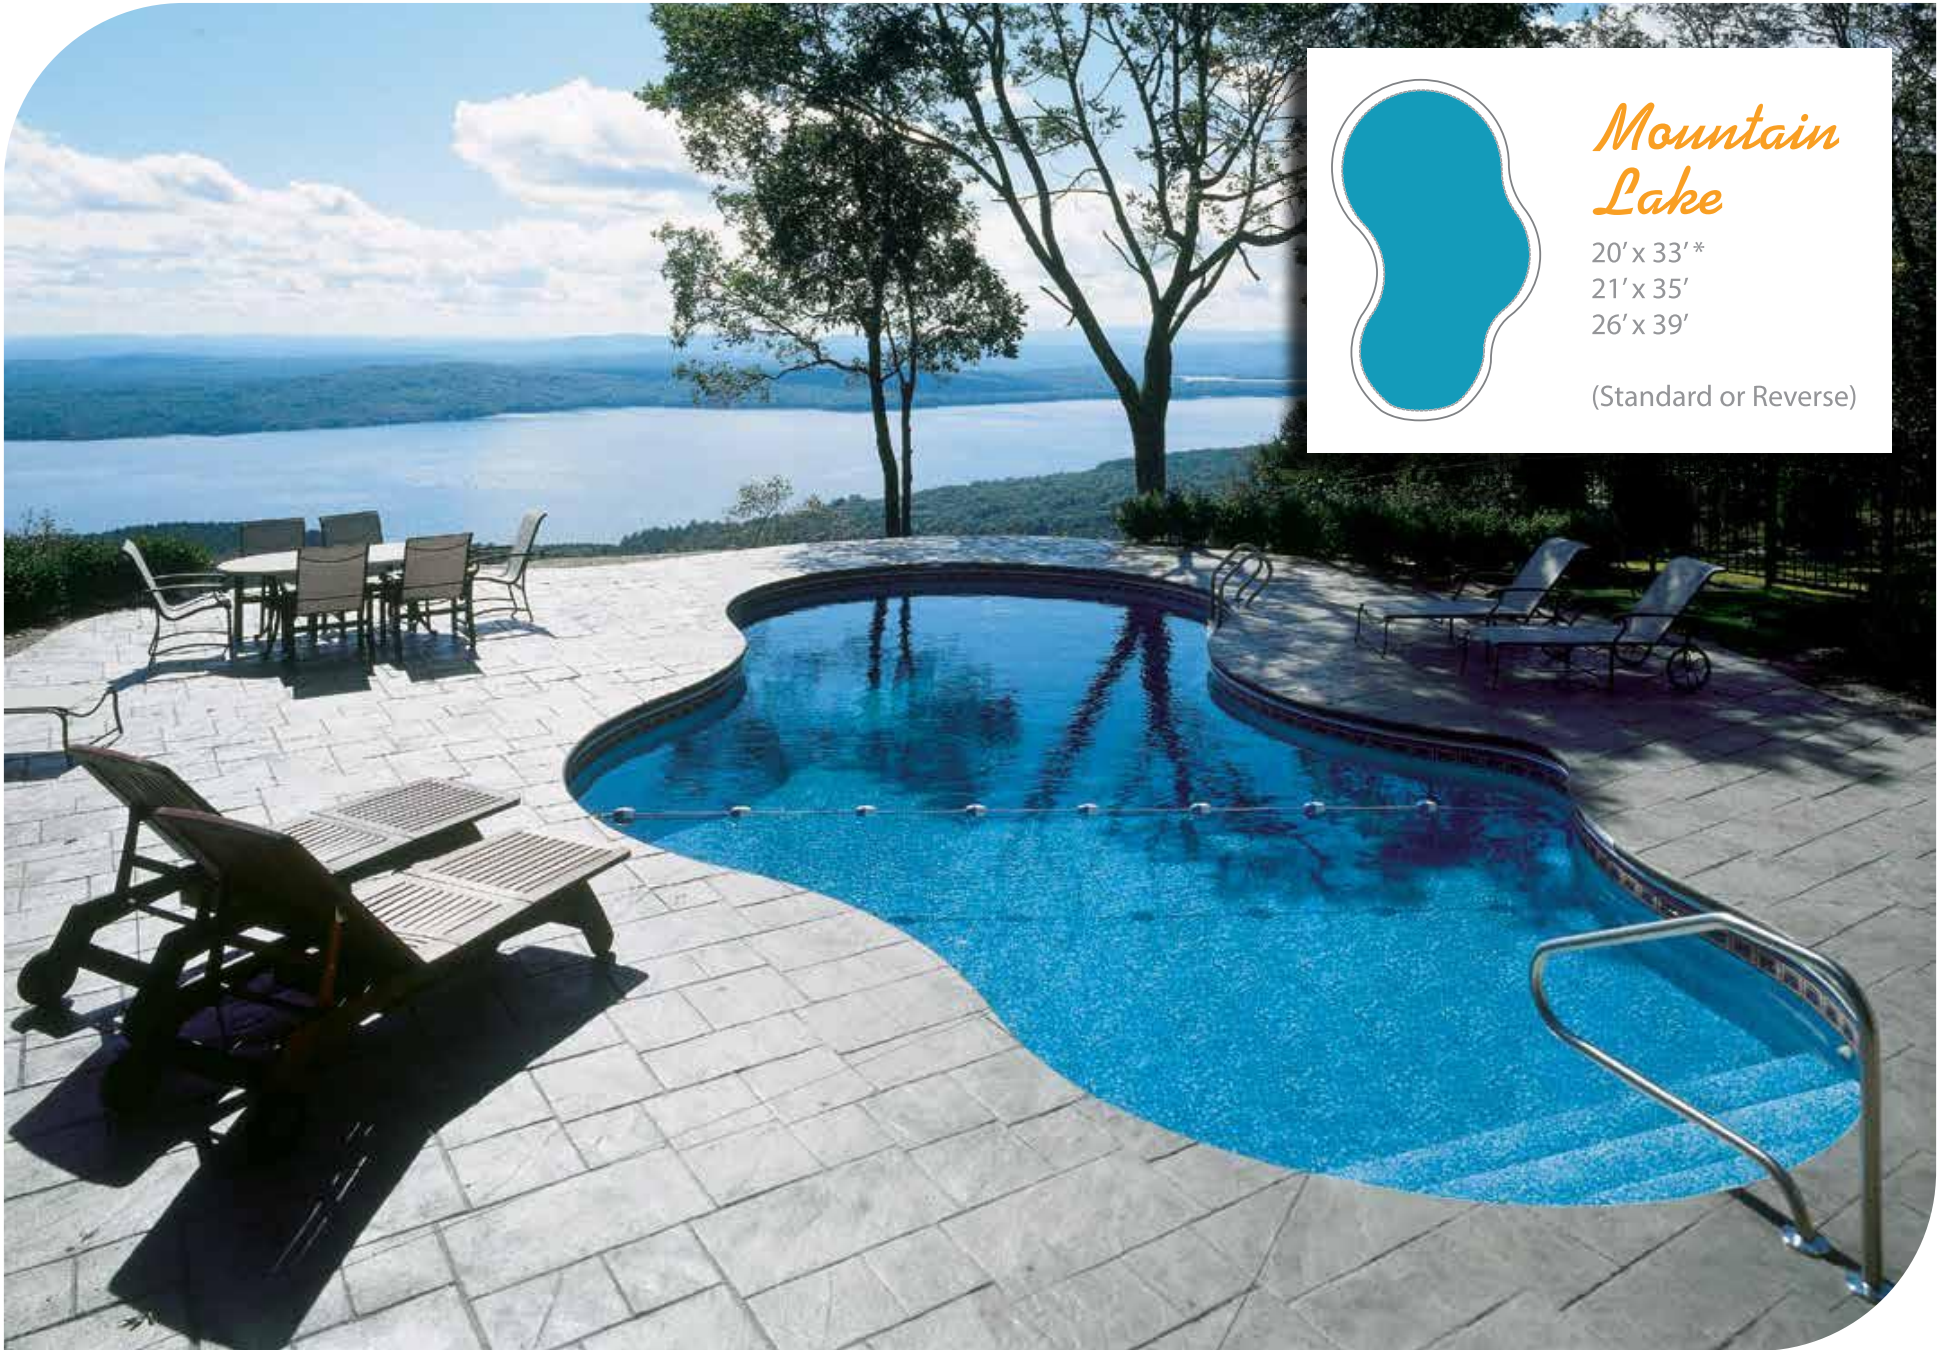

## *Mountain Lake*

20' x 33'\*

21' x 35'

26' x 39'

(Standard or Reverse)