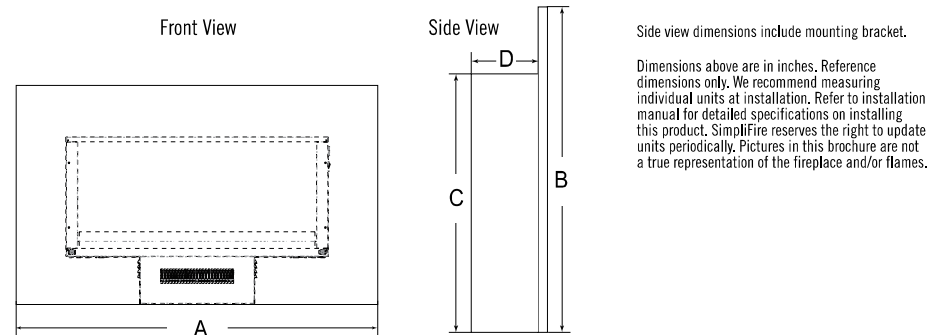

# Specifications & Dimensions

Model	BTU/Hour Output	(A) Width	(B) Front Height	(C) Back Height	(D) Depth
38" Linear Wall-Mount SF-WMS38	4,800	37-3/4"	18" 20-3/4" w/ Stand	13-3/4"	4-1/2"
58" Linear Wall-Mount SF-WM58	4,800	58-1/4"	26-3/8"	20-1/4"	6"