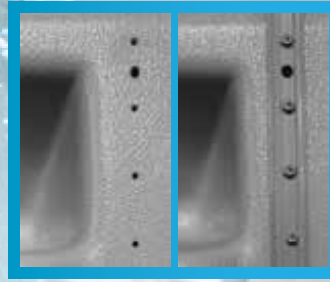

Patented Dowel Alignment