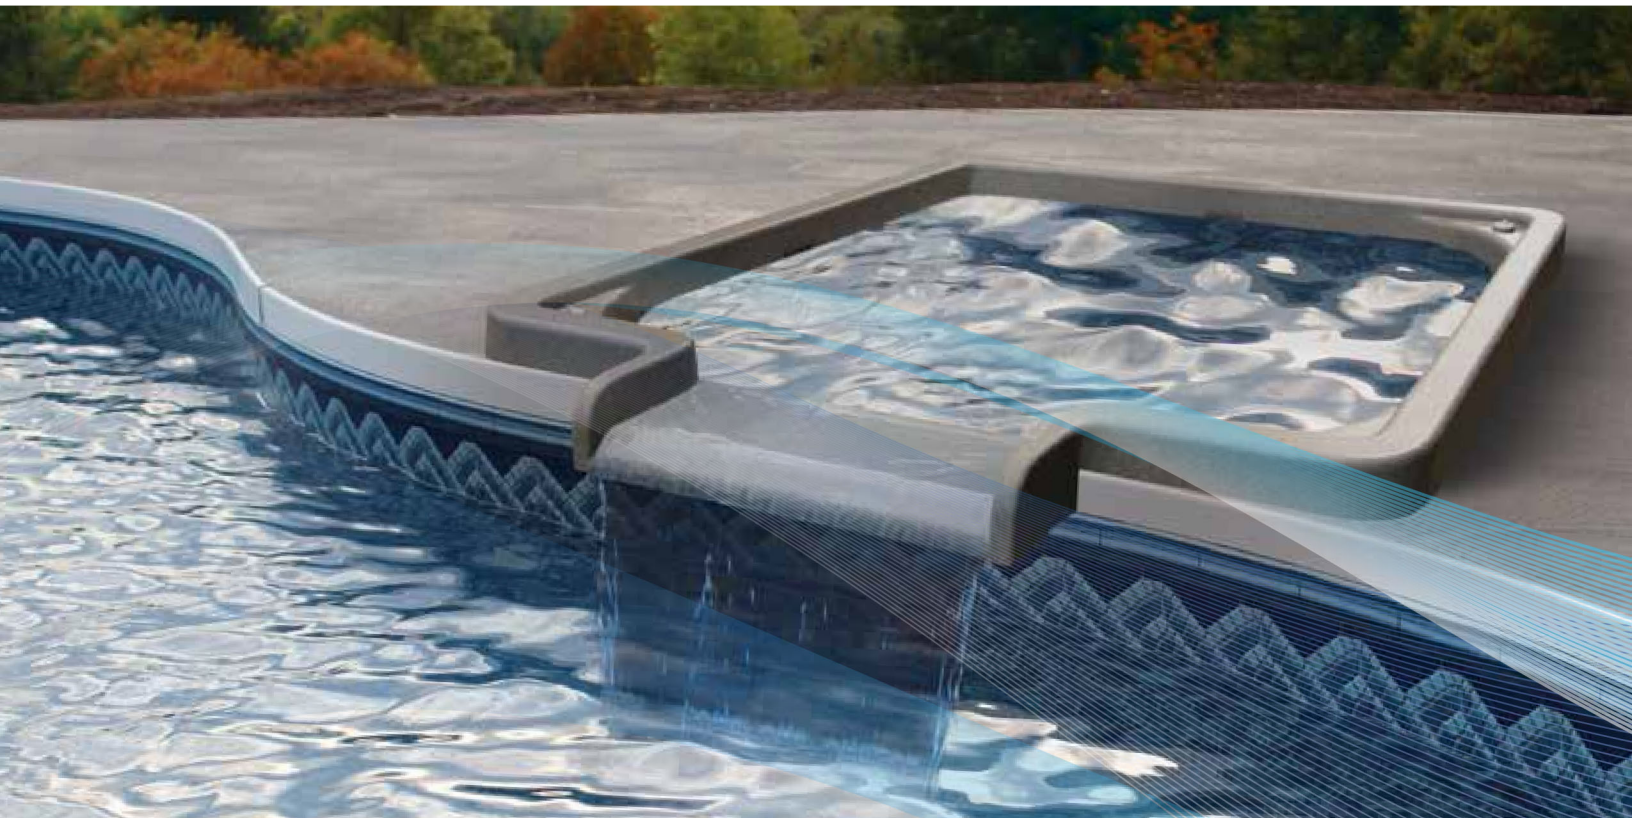

Tread-Loc® and TrimLine® are Registered trademark of Saratoga Spa and Bath Co.®

# SPILOVER & POOLSIDE SPAS

## THE ULTIMATE POOLSIDE PLEASURE

Treat yourself to a Whitewave Spa to go with your new In-Ground pool. Soak in a hot bubbly paradise while your kids cool off in the pool. Available in Poolside and Spillover designs

Each model is constructed of durable thermoplastic material. The flat top collar accommodates a cantilever or stone deck to blend seamlessly into your poolscape. Both spas are pre plumbed with hydrotherapy fittings and designed for ease of installation and years of enjoyment.