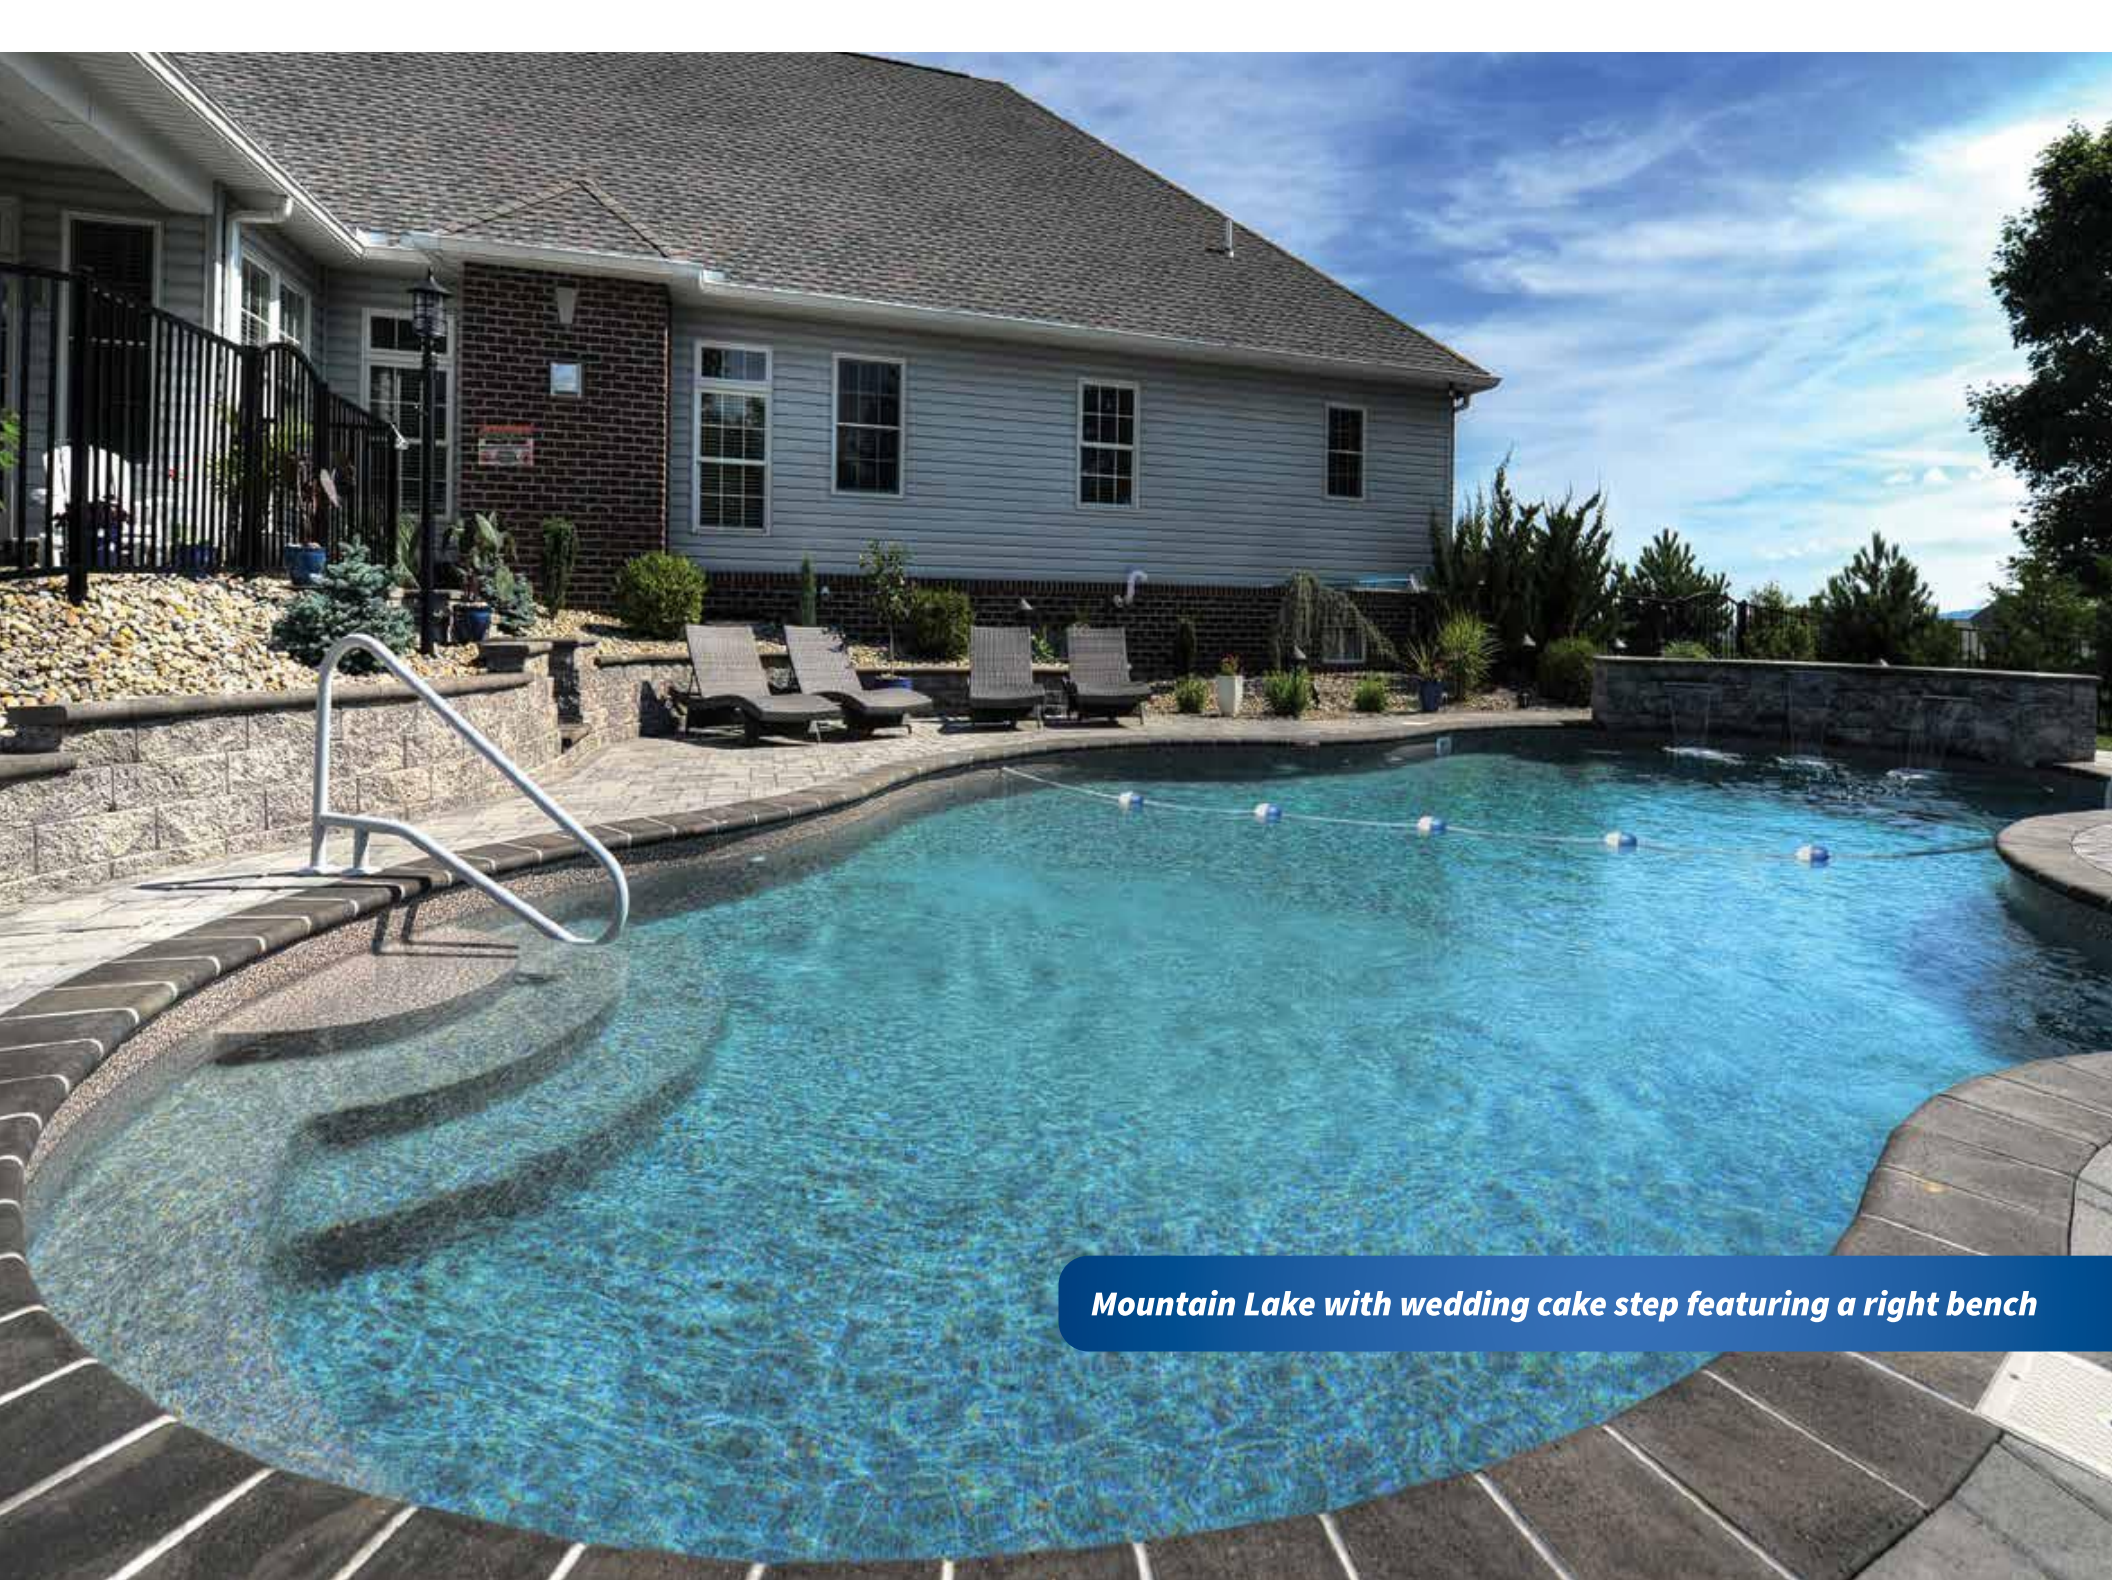

Getting In and Getting Out!

We offer a plethora of retro fit entry systems that drop right into your existing pool. From a wedding cake step to straight steps that stretch the entire width of your pool. There's very little that can't be done. We can even put benches on your step!

AMAZING!

*Full End Radius Stair with
Left & Right Bench*

Corner Stair

Full End Stair

Wedding Cake Stair

2' Radius Corner Stair

Mountain Lake with wedding cake step featuring a right bench

More lounging options than you can imagine.

Imagine a beautiful sundeck that allows you to hang out in just a few inches of water! Or a drop-in bench or cuddle cove in the deep end of the pool. Either are great as a rest stop for your little tadpoles just learning to swim or that special place to relax with a loved one.

AWESOME!

90° Deep End Bench

Full Radius Cuddle Cove

Full Radius Stair

Sundeck

Mountain Pond with Radius Stair and bench

Cantilever or coping... the finishing touch!

Quality and craftsmanship can be seen on the surface and we offer some exclusive features. Our **Progressive Coping** locks in your concrete or paver deck and provides a low-profile edge around the perimeter of your pool. Maybe you would like a more natural looking aesthetic? **Cantilever** decking would be your perfect option.