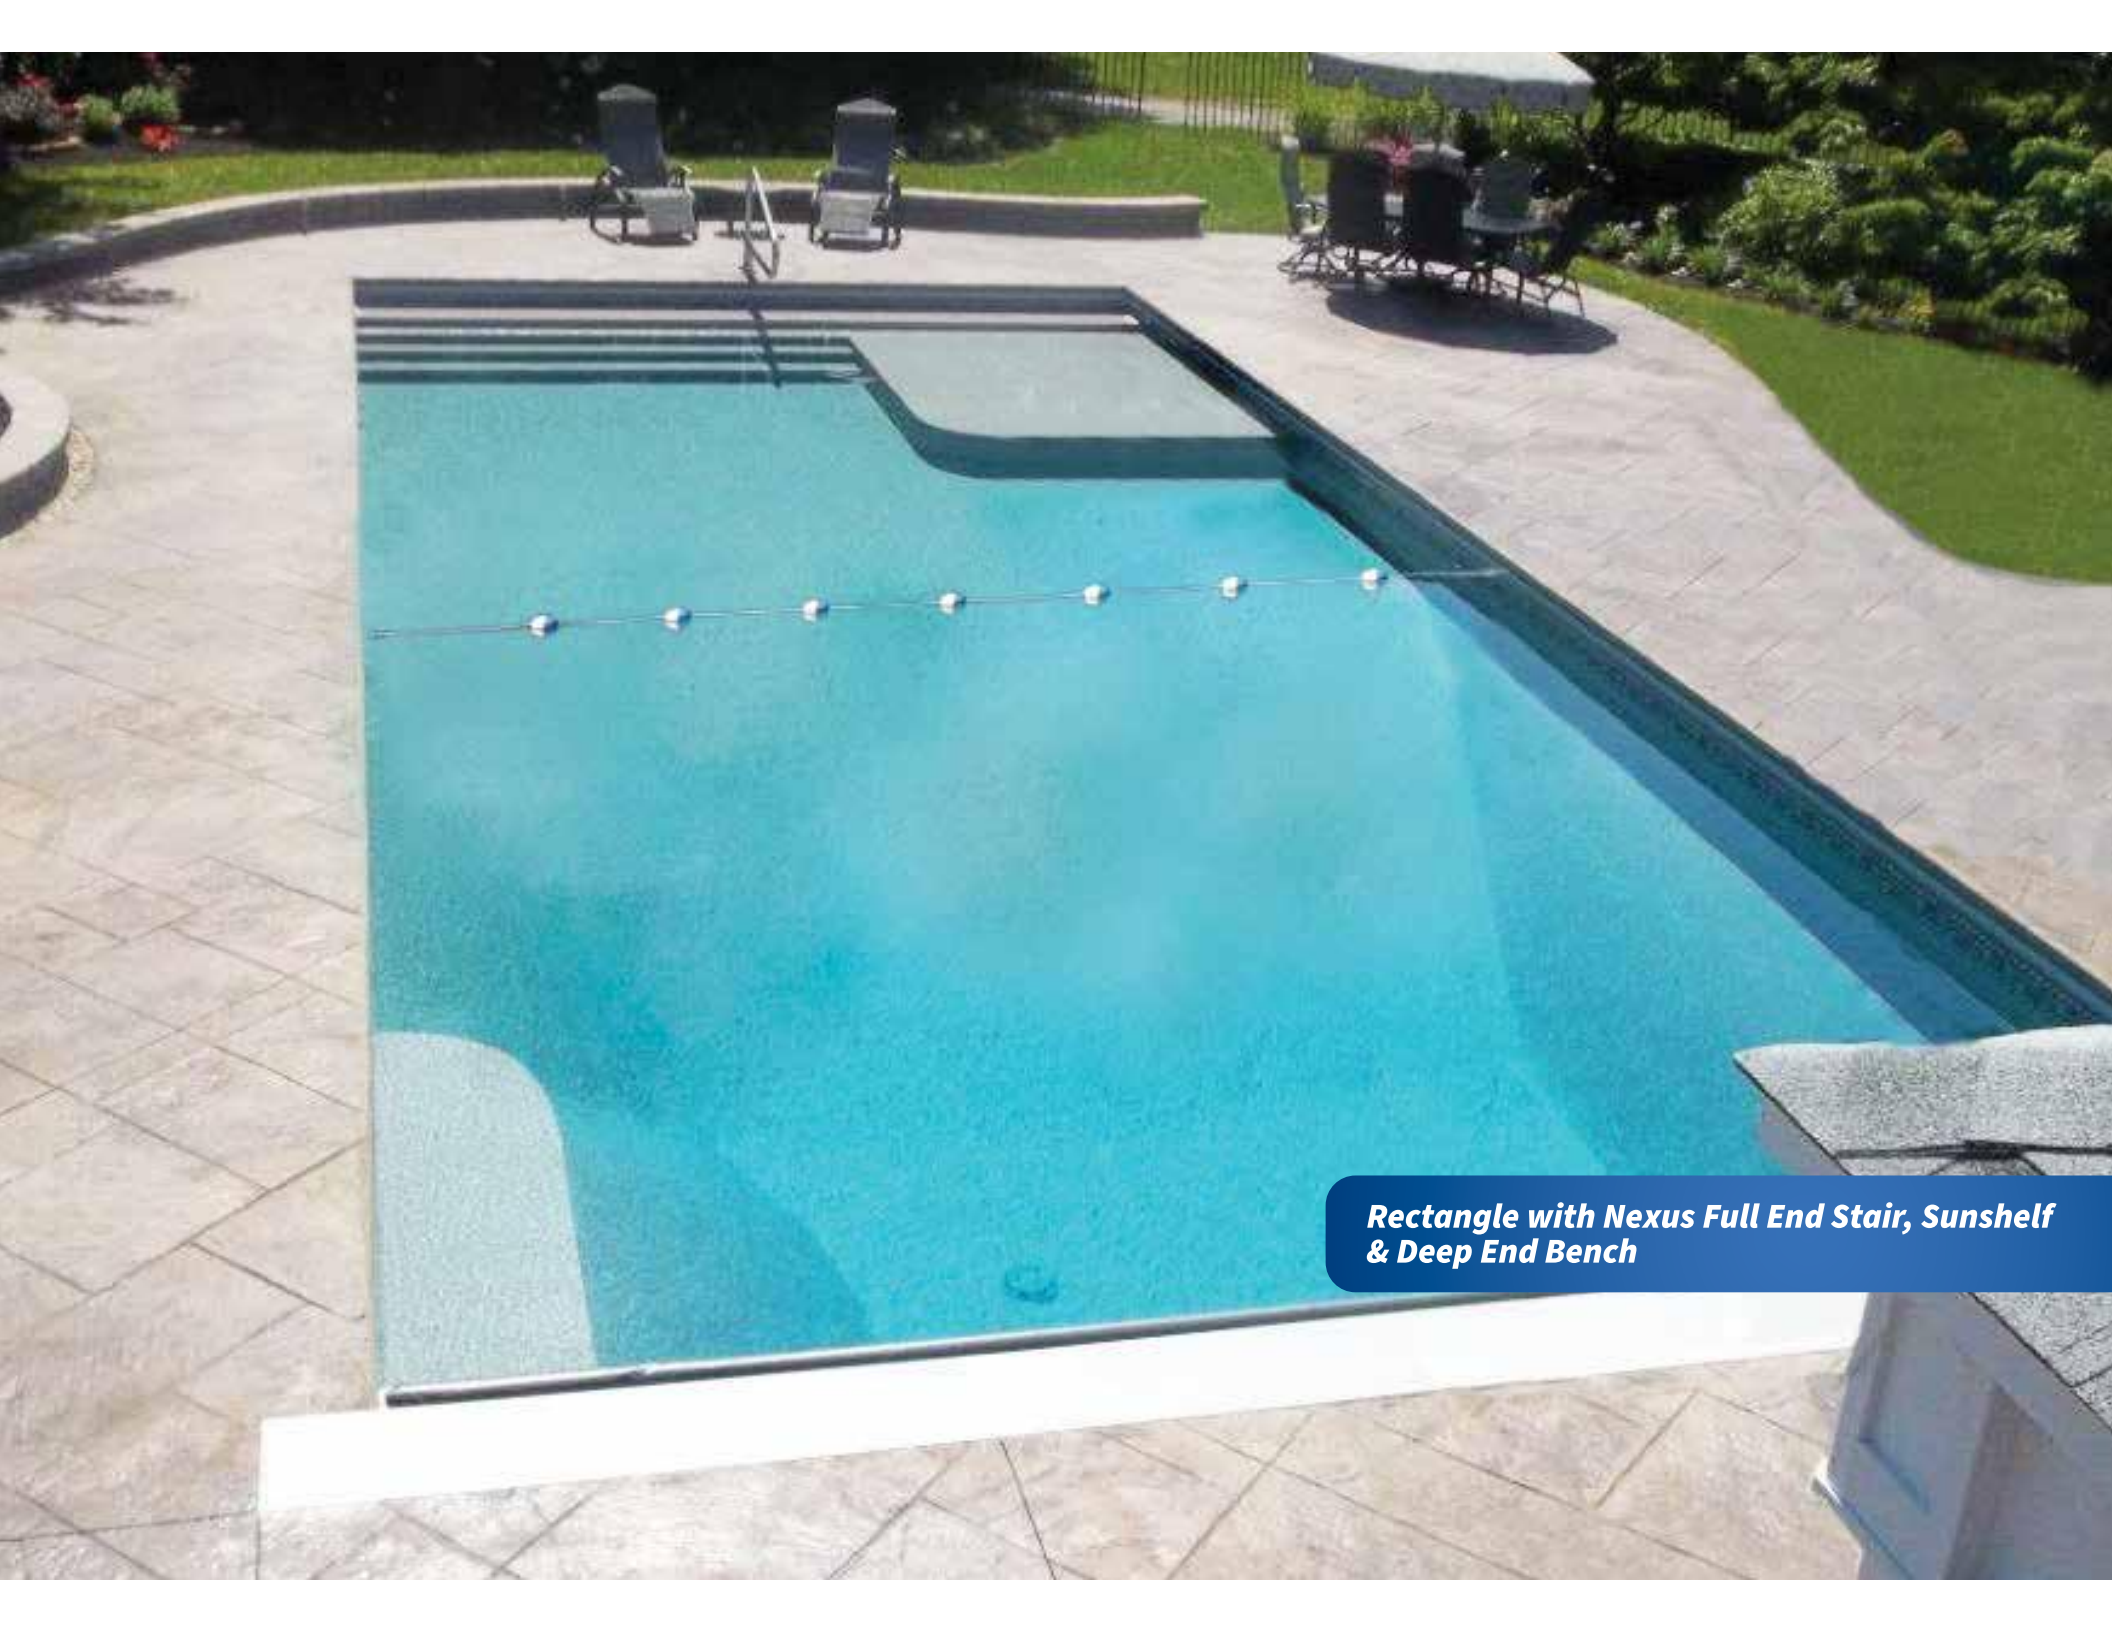

"I wish there was a place in our pool for some alone time with someone I care about."

WE CAN MAKE SOME OR ALL OF THOSE WISHES COME TRUE!

Full End Radius Stair

Bench

Conversation Cove

Rectangle with Nexus Full End Stair, Sunshelf & Deep End Bench

Getting In and Getting Out!

We offer a plethora of retro fit entry systems that drop right into your existing pool. From a wedding cake step to straight steps that stretch the entire width of your pool. There's very little that can't be done. We can even put benches on your step!

AMAZING!

*Full End Radius Stair with
Left & Right Bench*

Corner Stair

Full End Stair

Wedding Cake Stair

2' Radius Corner Stair

Mountain Lake with wedding cake step featuring a right bench

More lounging options than you can imagine.

Imagine a beautiful sundeck that allows you to hang out in just a few inches of water! Or a drop-in bench or cuddle cove in the deep end of the pool. Either are great as a rest stop for your little tadpoles just learning to swim or that special place to relax with a loved one.