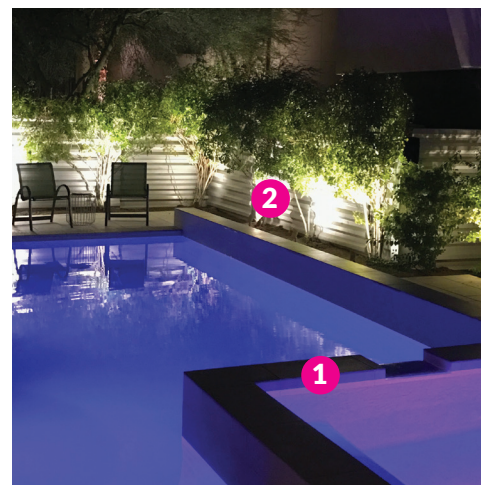

Stars can be placed inside or outside the pool to enhance the overall look and feel whether it's a patio (as shown below bottom left) or any other place you choose to add a custom lighting effect that blends the desired aesthetic of fiber optic with energy-efficient LED illumination.

FIBER TO LED TRANSFORMATION

BEFORE
5 Fiber Optic Lights

AFTER
3 LED Lights

Between the 1980's and early 2000's fiber optic lighting was commonly used in swimming pools. Over time, fiber can degrade, leaving pools looking dark, dull, and dated. S.R.Smith **Power Tower (PT-6001 & PT-6002) Fiber to LED Conversion Kits** give builders and service companies a solution to upgrade fading fiber to LED lighting using the existing fiber conduit.

MORE FEATURES, MORE DURABILITY, MORE SPACE, MORE VALUE.

1 = 2 Mod-Lite™ Wireless Lights
2 = LED Star Feature Lights

1 = 2 Kelo LED Lights
2 = 1 Micro LED Light

1 = Pool/Spa
2 = Landscape Lights

Our **poolLUX Plus2** and **Power Tower PT-6002** provide dual-zone capabilities, designed for applications where 2 zones of lighting are desired.