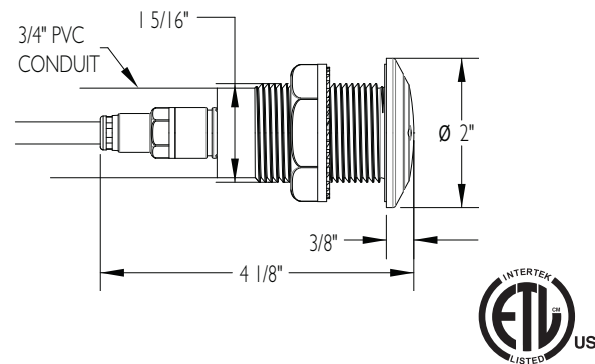

micro LED Light

The micro is 12VAC, 2 Watt LED underwater light designed for accent lighting applications for gunite, vinyl liner and fiberglass pools.

- Available in lengths of 30', 50', 80', 150'
- No earth bonding required
- White or color changing LED models available
- Color functionality:
  - Advanced operation with poolLUX Premier – Up to (49) color variations and dimming control (via wireless remote)
  - 12VAC operation – (6) colors (white, blue, green, red, amber, magenta) and (2) light shows
- Color memory function
- Five colored trim rings included to match the surface of your pool
- Designed for use with 0.75" diameter conduit – Includes wall fitting adapter
- Three year warranty
- ETL Listed – Conforms to UL676
- Certified to CSA C22.2 #89
- Compatible with all S.R.Smith lighting control power units

Model No.	Description
FLED-TM-C-30	(1) micro 2 Watt RGB LED Light, 30' Cord
FLED-TM-C-50	(1) micro 2 Watt RGB LED Light, 50' Cord
FLED-TM-C	(1) micro 2 Watt RGB LED Light, 80' Cord
FLED-TM-C-PK10	(10) micro 2 Watt RGB LED Lights, 80' Cord
FLED-TM-C-150	(1) micro 2 Watt RGB LED Light, 150' Cord
FLED-TM-W	(1) micro 2 Watt White LED Light, 80' Cord
FLED-TM-W-150	(1) micro 2 Watt White LED Light, 150' Cord
FLED-FA-TM	micro Fitting Adapter
FLED-FGGF-TM	micro Gunite Fitting, 3/4" PVC

Fiberglass (FG) LED Light

The FG is a 12VAC, 5 Watt LED underwater light for new construction fiberglass pools.

- Available in lengths of 30', 50', 80', 150'
- No earth bonding required
- White or color changing LED models available
- Color functionality:
  - Advanced operation with poolLUX Premier – Up to (49) color variations and dimming control (via wireless remote)
  - 12VAC operation – (6) colors (white, blue, green, red, amber, magenta) and (2) light shows
- Color memory function
- 0.75" or 0.5" conduit required
- Three year warranty
- ETL Listed – Conforms to UL676
- Certified to CSA C22.2 #89
- Compatible with all S.R.Smith lighting control power units