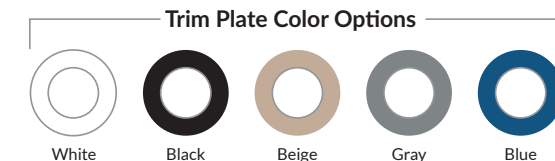

*Actual white shades will vary upon pool interior colors

Mod-Lite MultiWhite is not compatible with poolLUX Premier.