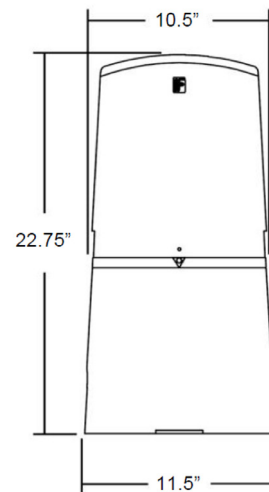

Power Tower PT-6001 & PT-6002

Fiber to LED Conversion Kits

The new & improved PT-6001 & PT-6002 Fiber to LED conversion kits are an energy efficient, direct replacement for Fiberstars 6004/2004 fiber optic illuminators.

- Available as single 60 Watt, 1-circuit unit (PT-6001) or dual 60 Watt, 2-circuit unit (PT-6002) with sync or independent circuit control
- Both models include 12VAC and 13VAC output options and an auto-resetting thermal fuse for overloading and replaceable current fusing for enhanced water safety
- New screwless terminals for reliable, quick and easy connections in half the time (compared to original PT-6000) – no wire nuts required
- Wireless remote control with one-touch color sync for S.R.Smith LED lighting products
- Corrosion-resistant polycarbonate enclosure rated NEMA 3R
- ETL Listed – Conforms to UL 379
- Certified to CSA C22.2#218.1
- Two year warranty