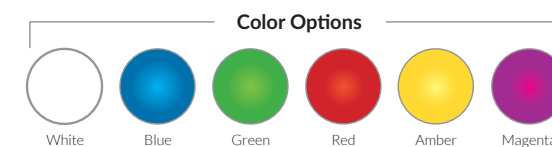

Model No.	Description
KLED-C-30	(1) kēlo 7 Watt RGB LED Light, 30' Cord
KLED-C-80	(1) kēlo 7 Watt RGB LED Light, 80' Cord
KLED-C-80-PK8	(8) kēlo 7 Watt RGB LED Lights, 80' Cord
KLED-C-150	(1) kēlo 7 Watt RGB LED Light, 150' Cord
KLED-C-150-PK8	(8) kēlo 7 Watt RGB LED Lights, 150' Cord