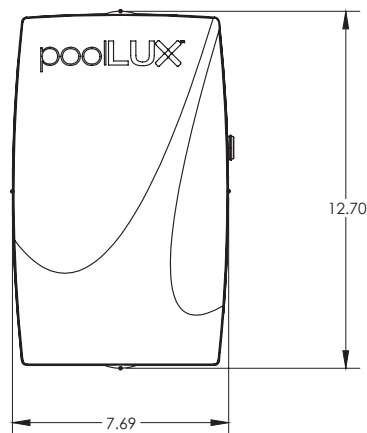

poolLUX® Plus

Transformer system with wireless control

- 60W or 100W low-voltage transformer options
- External on/off control switch
- Extended range (100' line of sight) wireless remote with one-touch color sync for S.R.Smith LED lights
  - S.R.Smith LED lights feature (6) colors and (2) shows
- Compatible with other 12VAC power toggle LED lights
- Oversized wiring space with convenient terminal strip connections
- Internal self-resetting thermal fuse to protect against overheating conditions
- Fast acting replaceable current fuse for safety enhancing short circuit protection
- Accessible low voltage 12VAC and 13VAC wiring terminals for standard or extended wiring runs
- Corrosion resistant (NEMA 3R) and sound dampening housing (quiet operation)
- (4) low-voltage and (4) line-voltage combination knockouts (3/4" or 1") Plus (2) special use knockouts
- ETL Listed – Conforms to UL 379 (Pool, Spa and Fountain Power Unit Standard)
- Certified to CSA C22.2#218.1
- Two year warranty