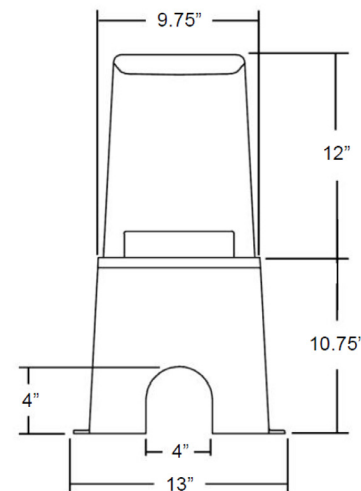

Power Tower PT-6001 & PT-6002

Fiber to LED Conversion Kits

The new & improved PT-6001 & PT-6002 Fiber to LED conversion kits are an energy efficient, direct replacement for Fiberstars 6004/2004 fiber optic illuminators.

- Available as single 60 Watt, 1-circuit unit (PT-6001) or dual 60 Watt, 2-circuit unit (PT-6002) with sync or independent circuit control
- Both models include 12VAC and 13VAC output options and an auto-resetting thermal fuse for overloading and replaceable current fusing for enhanced water safety
- New screwless terminals for reliable, quick and easy connections in half the time (compared to original PT-6000) – no wire nuts required
- Wireless remote control with one-touch color sync for S.R.Smith LED lighting products
- Corrosion-resistant polycarbonate enclosure rated NEMA 3R
- ETL Listed – Conforms to UL 379
- Certified to CSA C22.2#218.1
- Two year warranty