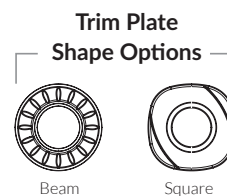

MOD-LITE® PowerPass® Wireless

Mod-Lite™ is an LED light that blends modular design with wireless power to deliver unmatched flexibility, convenience, safety and savings. PowerPass™ technology allows power to flow directly to the wireless LED lamp module, without a physical connection to power; making installation faster, safer and more efficient; plus replacement and winterization is a snap.

- 12VAC 7 Watt LED light for gunite, vinyl liner, and fiberglass pools and spas
- Low profile wireless lamp
- Designed for use with standard 1.5" wall fittings and conduit down to 0.75"
- Available in lengths of 80' or 150' as single units or in bulk packs
- No earth bonding required
- Color functions:
  - Advanced color functionality with poolLUX Premier: (49) color variations and 4 levels of dimming via wireless remote
  - 12V controls: (6) colors (white, blue, green, red, amber, magenta), and (2) light shows (fast/slow)
- (5) colored trim plates in (2) different shapes (square and round) for a total of (10) options for maximum customization
- Three year warranty
- ETL Listed – Conforms to UL676
- Certified to CSA C22.2 #89
- Compatible with all S.R.Smith lighting control power units

Model No.	Description
MLED-C-80	(1) Mod-Lite 7 Watt RGB LED Light, 80' Cord
MLED-C-80-PK10	(10) Mod-Lite 7 Watt RGB LED Lights, 80' Cord
MLED-C-150	(1) Mod-Lite 7 Watt RGB LED Light, 150' Cord
MLED-C-150-PK8	(8) Mod-Lite 7 Watt RGB LED Lights, 150' Cord
MLED-LM-C	Mod-Lite 7 Watt RGB LED Replacement Lamp

* Available With poolLUX Premier

MOD-LITE® MultiWhite™ PowerPass® Wireless

Finally. 3 Whites in 1 Light.

Mod-Lite® MultiWhite™ is the newest revolution in white LED lighting.