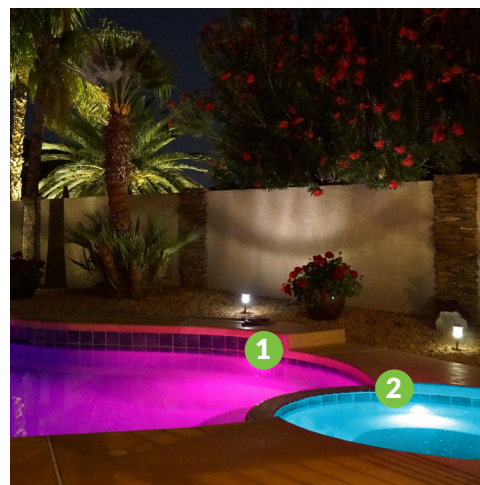

1 = 2 Kelo LED Lights
2 = 1 Micro LED Light