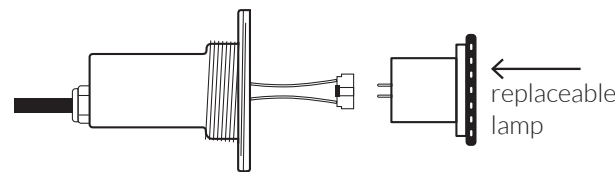

TREO® LED Light

The TREO is a 12VAC, 5 Watt LED underwater light for gunite, vinyl liner, and fiberglass pools with a replaceable LED lamp.

- Serviceable design – Replaceable LED lamp
- Designed for use with 1.5" diameter threaded wall fittings
- Available in lengths of 30', 50', 80', 150'
- No earth bonding required
- White or color changing LED models available
- Color functionality:
  - Advanced operation with poolLUX Premier – Up to (49) color variations and dimming control (via wireless remote)
  - 12VAC operation – (6) colors (white, blue, green, red, amber, magenta) and (2) light shows
- Color memory function
- Five colored trim rings included to match the surface of your pool
- Three year warranty
- ETL Listed – Conforms to UL676
- Certified to CSA C22.2 #89
- Compatible with all S.R.Smith lighting control power units

Model No.	Description
FLED-C-TR-30	(1) TREO 5 Watt RGB LED Light, 30' Cord
FLED-C-TR-50	(1) TREO 5 Watt RGB LED Light, 50' Cord
FLED-C-TR	(1) TREO 5 Watt RGB LED Light, 80' Cord
FLED-C-TR-PK8	(8) TREO 5 Watt RGB LED Lights, 80' Cord
FLED-C-TR-150	(1) TREO 5 Watt RGB LED Light, 150' Cord
FLED-C-TR-150-PK8	(8) TREO 5 Watt RGB LED Lights, 150' Cord
FLED-W-TR	(1) TREO 5 Watt White LED Light, 80' Cord
FLED-W-TR-150	(1) TREO 5 Watt White LED Light, 150' Cord
FLED-VK-TR	TREO Vinyl Adapter Kit
FLED-LAU-C	RGB Replacement Lamp
FLED-LAU-W	White Replacement Lamp

kēlo™ LED Light

The kēlo is a 12VAC, 7 Watt LED underwater light for gunite, vinyl liner, and fiberglass pools.

- Low profile design
- Designed for use with 1.5" diameter threaded wall fittings
- Available in lengths of 30', 80', 150'
- No earth bonding required
- Color functionality:
  - Advanced operation with poolLUX Premier – Up to (49) color variations and dimming control (via wireless remote)
  - 12VAC operation – (6) colors (white, blue, green, red, amber, magenta) and (2) light shows
- Color LED with memory function
- Five colored trim rings included to match the surface of your pool
- Three year warranty
- ETL Listed – Conforms to UL676
- Certified to CSA C22.2 #89
- Compatible with all S.R.Smith lighting control power units