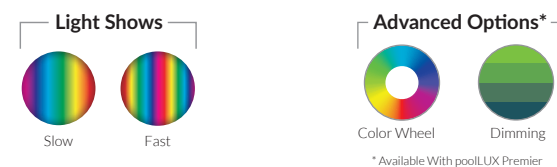

TREO® LED Light

The TREO is a 12VAC, 5 Watt LED underwater light for gunite, vinyl liner, and fiberglass pools with a replaceable LED lamp.

- Serviceable design – Replaceable LED lamp
- Designed for use with 1.5" diameter threaded wall fittings
- Available in lengths of 30', 50', 80', 150'
- No earth bonding required
- White or color changing LED models available
- Color functionality:
  - Advanced operation with poolLUX Premier – Up to (49) color variations and dimming control (via wireless remote)
  - 12VAC operation – (6) colors (white, blue, green, red, amber, magenta) and (2) light shows
- Color memory function
- Five colored trim rings included to match the surface of your pool
- Three year warranty
- ETL Listed – Conforms to UL676
- Certified to CSA C22.2 #89
- Compatible with all S.R.Smith lighting control power units

Model No.	Description
FLED-C-TR-30	(1) TREO 5 Watt RGB LED Light, 30' Cord
FLED-C-TR-50	(1) TREO 5 Watt RGB LED Light, 50' Cord
FLED-C-TR	(1) TREO 5 Watt RGB LED Light, 80' Cord
FLED-C-TR-PK8	(8) TREO 5 Watt RGB LED Lights, 80' Cord
FLED-C-TR-150	(1) TREO 5 Watt RGB LED Light, 150' Cord
FLED-C-TR-150-PK8	(8) TREO 5 Watt RGB LED Lights, 150' Cord
FLED-W-TR	(1) TREO 5 Watt White LED Light, 80' Cord
FLED-W-TR-150	(1) TREO 5 Watt White LED Light, 150' Cord
FLED-VK-TR	TREO Vinyl Adapter Kit
FLED-LAU-C	RGB Replacement Lamp
FLED-LAU-W	White Replacement Lamp

kēlo™ LED Light

The kēlo is a 12VAC, 7 Watt LED underwater light for gunite, vinyl liner, and fiberglass pools.

- Low profile design
- Designed for use with 1.5" diameter threaded wall fittings
- Available in lengths of 30', 80', 150'
- No earth bonding required
- Color functionality:
  - Advanced operation with poolLUX Premier – Up to (49) color variations and dimming control (via wireless remote)
  - 12VAC operation – (6) colors (white, blue, green, red, amber, magenta) and (2) light shows
- Color LED with memory function
- Five colored trim rings included to match the surface of your pool
- Three year warranty
- ETL Listed – Conforms to UL676
- Certified to CSA C22.2 #89
- Compatible with all S.R.Smith lighting control power units