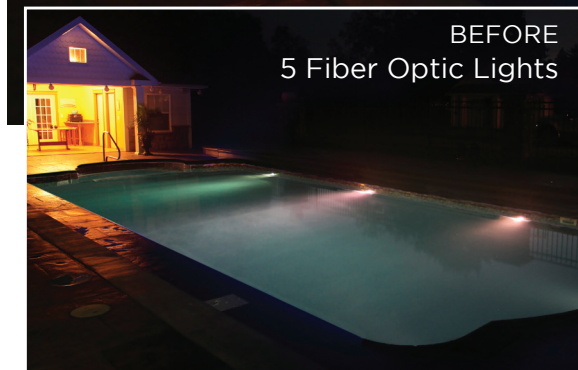

FIBER TO LED TRANSFORMATION

BEFORE
5 Fiber Optic Lights

Between the 1980's and early 2000's fiber optic lighting was commonly used in swimming pools. Over time, fiber can degrade, leaving pools looking dark, dull, and dated. S.R.Smith **Power Tower (PT-6001 & PT-6002) Fiber to LED Conversion Kits** give builders and service companies a solution to upgrade fading fiber to LED lighting using the existing fiber conduit.