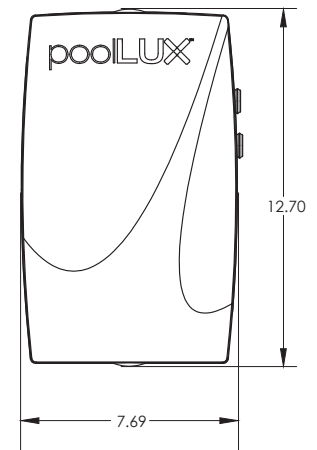

poolLUX® Plus2

Dual Zone transformer with wireless control

- (2) 60W low-voltage transformers
- Independent or synchronized control of each transformer
- External Illuminated control switches for each transformer
- Extended range (100' line of sight) wireless remote with one-touch color sync for S.R.Smith LED lights
  - S.R.Smith LED lights feature (6) colors and (2) shows
- Compatible with other 12VAC power toggle LED lights
- Oversized wiring space with convenient terminal strip connections
- Internal self-resetting thermal fuse to protect against overheating conditions
- Fast acting replaceable current fuse for safety enhancing short circuit protection
- Accessible low voltage 12VAC and 13VAC wiring terminals for standard or extended wiring runs
- Corrosion resistant (NEMA 3R) and sound dampening housing (quiet operation)
- (4) low-voltage and (4) line-voltage combination knockouts (3/4" or 1") plus (2) special use knockouts
- ETL Listed - Conforms to UL 379 (Pool, Spa and Fountain Power Unit Standard)
- Certified to CSA C22.2#218.1
- Two year warranty