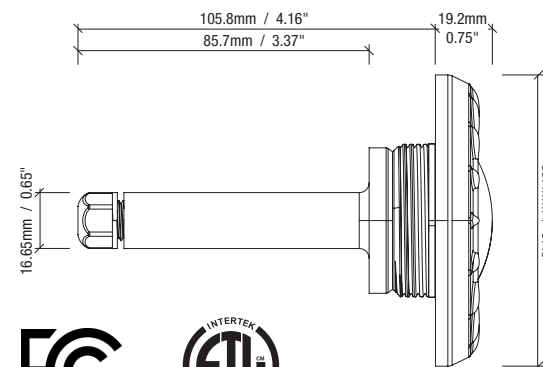

MOD-LITE® PowerPass® Wireless

Mod-Lite™ is an LED light that blends modular design with wireless power to deliver unmatched flexibility, convenience, safety and savings. PowerPass™ technology allows power to flow directly to the wireless LED lamp module, without a physical connection to power; making installation faster, safer and more efficient; plus replacement and winterization is a snap.

- 12VAC 7 Watt LED light for gunite, vinyl liner, and fiberglass pools and spas
- Low profile wireless lamp
- Designed for use with standard 1.5" wall fittings and conduit down to 0.75"
- Available in lengths of 80' or 150' as single units or in bulk packs
- No earth bonding required
- Color functions:
  - Advanced color functionality with poolLUX Premier: (49) color variations and 4 levels of dimming via wireless remote
  - 12V controls: (6) colors (white, blue, green, red, amber, magenta), and (2) light shows (fast/slow)
- (5) colored trim plates in (2) different shapes (square and round) for a total of (10) options for maximum customization
- Three year warranty
- ETL Listed – Conforms to UL676
- Certified to CSA C22.2 #89
- Compatible with all S.R.Smith lighting control power units

Model No.	Description
MLED-C-80	(1) Mod-Lite 7 Watt RGB LED Light, 80' Cord
MLED-C-80-PK10	(10) Mod-Lite 7 Watt RGB LED Lights, 80' Cord
MLED-C-150	(1) Mod-Lite 7 Watt RGB LED Light, 150' Cord
MLED-C-150-PK8	(8) Mod-Lite 7 Watt RGB LED Lights, 150' Cord
MLED-LM-C	Mod-Lite 7 Watt RGB LED Replacement Lamp