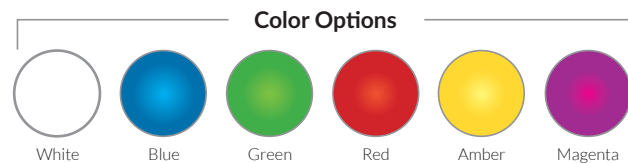

MOD-LITE® PowerPass® Wireless

Mod-Lite™ is an LED light that blends modular design with wireless power to deliver unmatched flexibility, convenience, safety and savings. PowerPass™ technology allows power to flow directly to the wireless LED lamp module, without a physical connection to power; making installation faster, safer and more efficient; plus replacement and winterization is a snap.

- 12VAC 7 Watt LED light for gunite, vinyl liner, and fiberglass pools and spas
- Low profile wireless lamp
- Designed for use with standard 1.5" wall fittings and conduit down to 0.75"
- Available in lengths of 80' or 150' as single units or in bulk packs
- No earth bonding required
- Color functions:
  - Advanced color functionality with poolLUX Premier: (49) color variations and 4 levels of dimming via wireless remote
  - 12V controls: (6) colors (white, blue, green, red, amber, magenta), and (2) light shows (fast/slow)
- (5) colored trim plates in (2) different shapes (square and round) for a total of (10) options for maximum customization
- Three year warranty
- ETL Listed – Conforms to UL676
- Certified to CSA C22.2 #89
- Compatible with all S.R.Smith lighting control power units

Model No.	Description
MLED-C-80	(1) Mod-Lite 7 Watt RGB LED Light, 80' Cord
MLED-C-80-PK10	(10) Mod-Lite 7 Watt RGB LED Lights, 80' Cord
MLED-C-150	(1) Mod-Lite 7 Watt RGB LED Light, 150' Cord
MLED-C-150-PK8	(8) Mod-Lite 7 Watt RGB LED Lights, 150' Cord
MLED-LM-C	Mod-Lite 7 Watt RGB LED Replacement Lamp

* Available With poolLUX Premier

MOD-LITE® MultiWhite™ PowerPass® Wireless

Finally. 3 Whites in 1 Light.

Mod-Lite® MultiWhite™ is the newest revolution in white LED lighting.