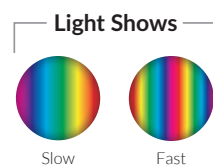

MOD-LITE® PowerPass® Wireless

Mod-Lite™ is an LED light that blends modular design with wireless power to deliver unmatched flexibility, convenience, safety and savings. PowerPass™ technology allows power to flow directly to the wireless LED lamp module, without a physical connection to power; making installation faster, safer and more efficient; plus replacement and winterization is a snap.

- 12VAC 7 Watt LED light for gunite, vinyl liner, and fiberglass pools and spas
- Low profile wireless lamp
- Designed for use with standard 1.5" wall fittings and conduit down to 0.75"
- Available in lengths of 80' or 150' as single units or in bulk packs
- No earth bonding required
- Color functions:
  - Advanced color functionality with poolLUX Premier: (49) color variations and 4 levels of dimming via wireless remote
  - 12V controls: (6) colors (white, blue, green, red, amber, magenta), and (2) light shows (fast/slow)
- (5) colored trim plates in (2) different shapes (square and round) for a total of (10) options for maximum customization
- Three year warranty
- ETL Listed – Conforms to UL676
- Certified to CSA C22.2 #89
- Compatible with all S.R.Smith lighting control power units

Model No.	Description
MLED-C-80	(1) Mod-Lite 7 Watt RGB LED Light, 80' Cord
MLED-C-80-PK10	(10) Mod-Lite 7 Watt RGB LED Lights, 80' Cord
MLED-C-150	(1) Mod-Lite 7 Watt RGB LED Light, 150' Cord
MLED-C-150-PK8	(8) Mod-Lite 7 Watt RGB LED Lights, 150' Cord
MLED-LM-C	Mod-Lite 7 Watt RGB LED Replacement Lamp

* Available With poolLUX Premier

MOD-LITE® MultiWhite™ PowerPass® Wireless

Finally. 3 Whites in 1 Light.

Mod-Lite® MultiWhite™ is the newest revolution in white LED lighting.