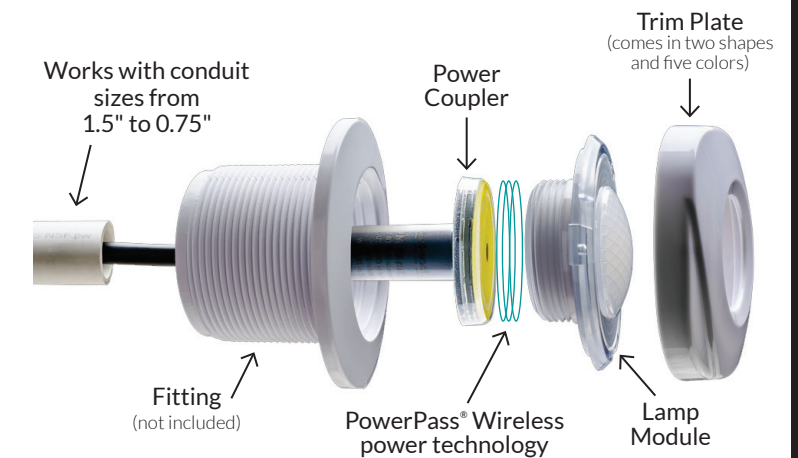

More Hues. Less SKUs!

Combo packs available with both MultiWhite and RGB lamp modules! Now you can easily change from white to RGB with a twist of the wrist.

- 3 whites in 1 light (Cool White, Classic White, Warm White)
- 12VAC 9W LED light for gunite, vinyl liner and fiberglass pools
- Newest addition to the innovative Mod-Lite family of PowerPass® Wireless Technology enabled LED lighting solutions
- Low profile wireless lamp
- Designed for use with standard 1.5" wall fittings and conduit down to 0.75"
- Available in length of 80' or 150', as single units or as a combo pack with RGB Mod-Lite lamp module
- (5) colored trim plates in (2) different shapes (square and round) for a total of (10) options for maximum customization
- 3-year warranty
- ETL Listed – Conforms to UL676, certified to CSA C22.2 #89