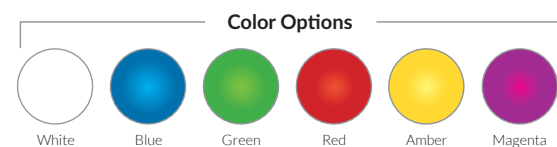

TREO® LED Light

The TREO is a 12VAC, 5 Watt LED underwater light for gunite, vinyl liner, and fiberglass pools with a replaceable LED lamp.

- Serviceable design – Replaceable LED lamp
- Designed for use with 1.5" diameter threaded wall fittings
- Available in lengths of 30', 50', 80', 150'
- No earth bonding required
- White or color changing LED models available
- Color functionality:
  - Advanced operation with poolLUX Premier – Up to (49) color variations and dimming control (via wireless remote)
  - 12VAC operation – (6) colors (white, blue, green, red, amber, magenta) and (2) light shows
- Color memory function
- Five colored trim rings included to match the surface of your pool
- Three year warranty
- ETL Listed – Conforms to UL676
- Certified to CSA C22.2 #89
- Compatible with all S.R.Smith lighting control power units

Model No.	Description
FLED-C-TR-30	(1) TREO 5 Watt RGB LED Light, 30' Cord
FLED-C-TR-50	(1) TREO 5 Watt RGB LED Light, 50' Cord
FLED-C-TR	(1) TREO 5 Watt RGB LED Light, 80' Cord
FLED-C-TR-PK8	(8) TREO 5 Watt RGB LED Lights, 80' Cord
FLED-C-TR-150	(1) TREO 5 Watt RGB LED Light, 150' Cord
FLED-C-TR-150-PK8	(8) TREO 5 Watt RGB LED Lights, 150' Cord
FLED-W-TR	(1) TREO 5 Watt White LED Light, 80' Cord
FLED-W-TR-150	(1) TREO 5 Watt White LED Light, 150' Cord
FLED-VK-TR	TREO Vinyl Adapter Kit
FLED-LAU-C	RGB Replacement Lamp
FLED-LAU-W	White Replacement Lamp

kēlo™ LED Light

The kēlo is a 12VAC, 7 Watt LED underwater light for gunite, vinyl liner, and fiberglass pools.

- Low profile design
- Designed for use with 1.5" diameter threaded wall fittings
- Available in lengths of 30', 80', 150'
- No earth bonding required
- Color functionality:
  - Advanced operation with poolLUX Premier – Up to (49) color variations and dimming control (via wireless remote)
  - 12VAC operation – (6) colors (white, blue, green, red, amber, magenta) and (2) light shows
- Color LED with memory function
- Five colored trim rings included to match the surface of your pool
- Three year warranty
- ETL Listed – Conforms to UL676
- Certified to CSA C22.2 #89
- Compatible with all S.R.Smith lighting control power units