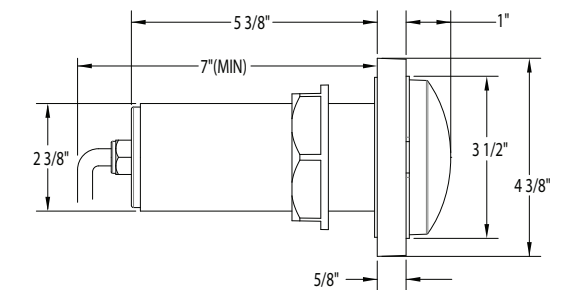

Model No.	Description
FLED-C-FG-30	(1) Fiberglass 5 Watt RGB LED Light, 30' Cord
FLED-C-FG-50	(1) Fiberglass 5 Watt RGB LED Light, 50' Cord
FLED-C-FG	(1) Fiberglass 5 Watt RGB LED Light, 80' Cord
FLED-C-FG-150	(1) Fiberglass 5 Watt RGB LED Light, 150' Cord
FLED-W-FG-30	(1) Fiberglass 5 Watt White Only Light, 30' Cord
FLED-W-FG-50	(1) Fiberglass 5 Watt White Only Light, 50' Cord
FLED-W-FG	(1) Fiberglass 5 Watt White Only Light, 80' Cord
FLED-W-FG-150	(1) Fiberglass 5 Watt White Only Light, 150' Cord
FLED-LAU-C	Fiberglass RGB Replacement Lamp
FLED-LAU-W	Fiberglass White Replacement Lamp
FLED-LC-FG	Clear Snap-On Cover