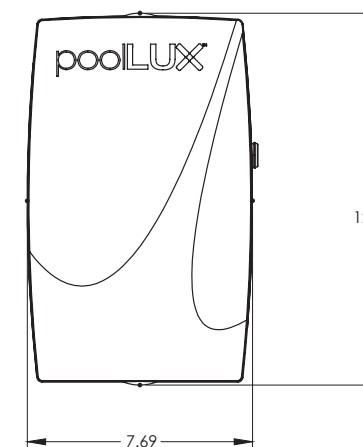

poolLUX® Power

Low voltage transformer

- 60W or 100W low-voltage transformer options
- External on/off control switch
- Compatible with S.R.Smith LED lights and other 12VAC power toggle LED lights
  - S.R.Smith LED lights feature (6) colors and (2) shows
- Oversized wiring space with convenient terminal strip connections
- Internal self-resetting thermal fuse to protect against overheating conditions
- Fast acting replaceable current fuse for safety enhancing short circuit protection
- Accessible low-voltage 12VAC and 13VAC wiring terminals for standard or extended wiring runs
- Corrosion resistant (NEMA 3R) and sound dampening housing (quiet operation)
- (4) low-voltage and (4) line-voltage combination knockouts (3/4" or 1") Plus (2) special use knockouts
- ETL Listed – Conforms to UL 379 (Pool, Spa and Fountain Power Unit Standard)
- Certified to CSA C22.2#218.1
- Two year warranty