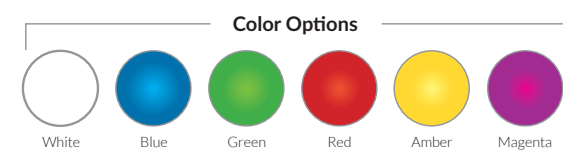

micro LED Light

The micro is 12VAC, 2 Watt LED underwater light designed for accent lighting applications for gunite, vinyl liner and fiberglass pools.

- Available in lengths of 30', 50', 80', 150'
- No earth bonding required
- White or color changing LED models available
- Color functionality:
  - Advanced operation with poolLUX Premier – Up to (49) color variations and dimming control (via wireless remote)
  - 12VAC operation – (6) colors (white, blue, green, red, amber, magenta) and (2) light shows
- Color memory function
- Five colored trim rings included to match the surface of your pool
- Designed for use with 0.75" diameter conduit – Includes wall fitting adapter
- Three year warranty
- ETL Listed – Conforms to UL676
- Certified to CSA C22.2 #89
- Compatible with all S.R.Smith lighting control power units

Model No.	Description
FLED-TM-C-30	(1) micro 2 Watt RGB LED Light, 30' Cord
FLED-TM-C-50	(1) micro 2 Watt RGB LED Light, 50' Cord
FLED-TM-C	(1) micro 2 Watt RGB LED Light, 80' Cord
FLED-TM-C-PK10	(10) micro 2 Watt RGB LED Lights, 80' Cord
FLED-TM-C-150	(1) micro 2 Watt RGB LED Light, 150' Cord
FLED-TM-W	(1) micro 2 Watt White LED Light, 80' Cord
FLED-TM-W-150	(1) micro 2 Watt White LED Light, 150' Cord
FLED-FA-TM	micro Fitting Adapter
FLED-FGGF-TM	micro Gunite Fitting, 3/4" PVC

Fiberglass (FG) LED Light

The FG is a 12VAC, 5 Watt LED underwater light for new construction fiberglass pools.

- Available in lengths of 30', 50', 80', 150'
- No earth bonding required
- White or color changing LED models available
- Color functionality:
  - Advanced operation with poolLUX Premier – Up to (49) color variations and dimming control (via wireless remote)
  - 12VAC operation – (6) colors (white, blue, green, red, amber, magenta) and (2) light shows
- Color memory function
- 0.75" or 0.5" conduit required
- Three year warranty
- ETL Listed – Conforms to UL676
- Certified to CSA C22.2 #89
- Compatible with all S.R.Smith lighting control power units