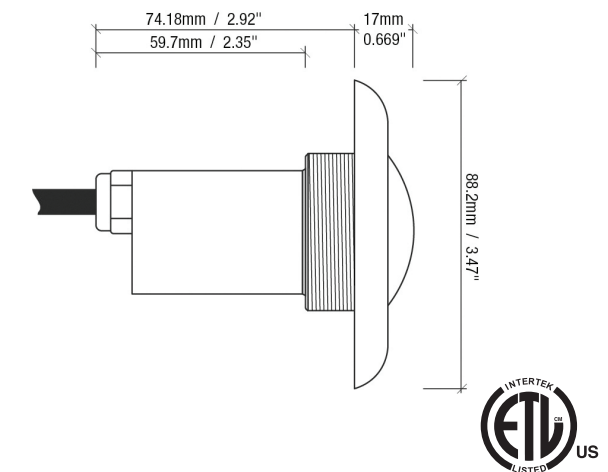

Model No.	Description
KLED-C-30	(1) kēlo 7 Watt RGB LED Light, 30' Cord
KLED-C-80	(1) kēlo 7 Watt RGB LED Light, 80' Cord
KLED-C-80-PK8	(8) kēlo 7 Watt RGB LED Lights, 80' Cord
KLED-C-150	(1) kēlo 7 Watt RGB LED Light, 150' Cord
KLED-C-150-PK8	(8) kēlo 7 Watt RGB LED Lights, 150' Cord