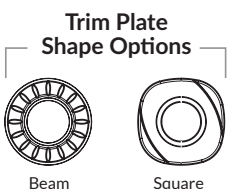

*Actual white shades will vary upon pool interior colors

Mod-Lite MultiWhite is not compatible with poolLUX Premier.