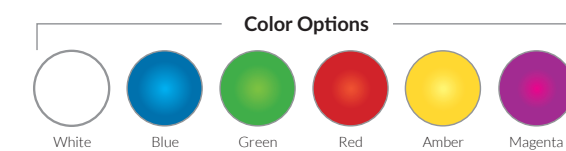

Model No.	Description
FLED-C-FG-30	(1) Fiberglass 5 Watt RGB LED Light, 30' Cord
FLED-C-FG-50	(1) Fiberglass 5 Watt RGB LED Light, 50' Cord
FLED-C-FG	(1) Fiberglass 5 Watt RGB LED Light, 80' Cord
FLED-C-FG-150	(1) Fiberglass 5 Watt RGB LED Light, 150' Cord
FLED-W-FG-30	(1) Fiberglass 5 Watt White Only Light, 30' Cord
FLED-W-FG-50	(1) Fiberglass 5 Watt White Only Light, 50' Cord
FLED-W-FG	(1) Fiberglass 5 Watt White Only Light, 80' Cord
FLED-W-FG-150	(1) Fiberglass 5 Watt White Only Light, 150' Cord
FLED-LAU-C	Fiberglass RGB Replacement Lamp
FLED-LAU-W	Fiberglass White Replacement Lamp
FLED-LC-FG	Clear Snap-On Cover