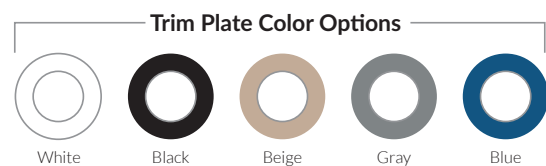

MOD-LITE® PowerPass® Wireless

Mod-Lite™ is an LED light that blends modular design with wireless power to deliver unmatched flexibility, convenience, safety and savings. PowerPass™ technology allows power to flow directly to the wireless LED lamp module, without a physical connection to power; making installation faster, safer and more efficient; plus replacement and winterization is a snap.

- 12VAC 7 Watt LED light for gunite, vinyl liner, and fiberglass pools and spas
- Low profile wireless lamp
- Designed for use with standard 1.5" wall fittings and conduit down to 0.75"
- Available in lengths of 80' or 150' as single units or in bulk packs
- No earth bonding required
- Color functions:
  - Advanced color functionality with poolLUX Premier: (49) color variations and 4 levels of dimming via wireless remote
  - 12V controls: (6) colors (white, blue, green, red, amber, magenta), and (2) light shows (fast/slow)
- (5) colored trim plates in (2) different shapes (square and round) for a total of (10) options for maximum customization
- Three year warranty
- ETL Listed – Conforms to UL676
- Certified to CSA C22.2 #89
- Compatible with all S.R.Smith lighting control power units

Model No.	Description
MLED-C-80	(1) Mod-Lite 7 Watt RGB LED Light, 80' Cord
MLED-C-80-PK10	(10) Mod-Lite 7 Watt RGB LED Lights, 80' Cord
MLED-C-150	(1) Mod-Lite 7 Watt RGB LED Light, 150' Cord
MLED-C-150-PK8	(8) Mod-Lite 7 Watt RGB LED Lights, 150' Cord
MLED-LM-C	Mod-Lite 7 Watt RGB LED Replacement Lamp

* Available With poolLUX Premier

MOD-LITE® MultiWhite™ PowerPass® Wireless

Finally. 3 Whites in 1 Light.

Mod-Lite® MultiWhite™ is the newest revolution in white LED lighting.