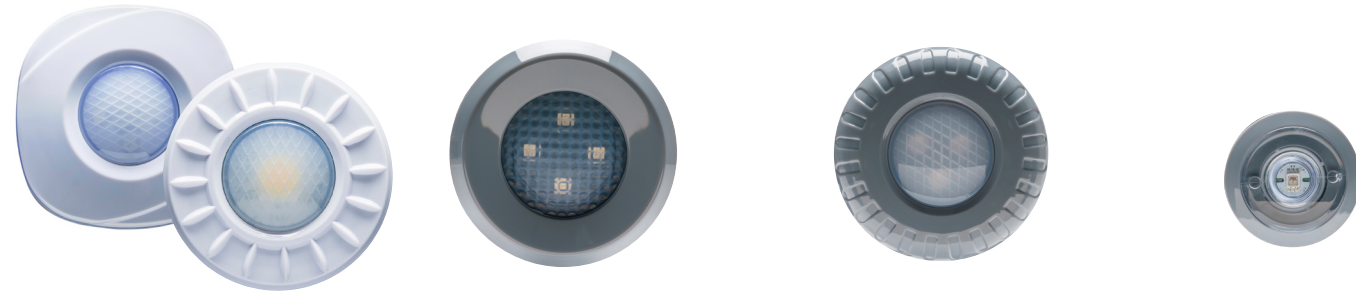

POOL LIGHTING

Pool **Better**[™]

LED LIGHTS

Reliable LED technology, flexible performance and energy efficient designs.

Mod-Lite® and Mod-Lite® MultiWhite™

Safe, submersible wireless power for pools and spas

- Low-profile wireless design
- Mod-Lite RGB LED 7 Watt 12VAC light
- Mod-Lite MultiWhite 9 Watt 12VAC light (3 Whites in 1 Light)
- 80' or 150' cord length options

TREO™

Serviceable return fitting light for pools, spas and water features

- Field-replaceable lamp
- 5 Watt, 12VAC
- RGB or White Only LED Light
- 30', 50', 80' or 150' cord length options
- Fiberglass pool model available (FG Series)

kēlo™

Low-profile return fitting light for pools, spas and water features

- Low-profile design
- 7 Watt, 12VAC
- Color RGB LED Light
- 80' or 150' cord length options

micro

Accent light for water features, steps, and shelves

- Compact design
- 2 Watt, 12VAC
- RGB or White Only LED Light
- 30', 50', 80' or 150' cord length options