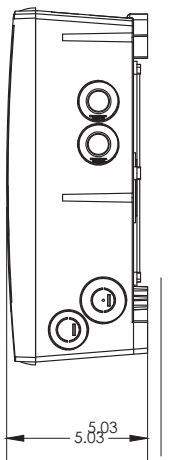

poolLUX® Plus2

Dual Zone transformer with wireless control

- (2) 60W low-voltage transformers
- Independent or synchronized control of each transformer
- External Illuminated control switches for each transformer
- Extended range (100' line of sight) wireless remote with one-touch color sync for S.R.Smith LED lights
  - S.R.Smith LED lights feature (6) colors and (2) shows
- Compatible with other 12VAC power toggle LED lights
- Oversized wiring space with convenient terminal strip connections
- Internal self-resetting thermal fuse to protect against overheating conditions
- Fast acting replaceable current fuse for safety enhancing short circuit protection
- Accessible low voltage 12VAC and 13VAC wiring terminals for standard or extended wiring runs
- Corrosion resistant (NEMA 3R) and sound dampening housing (quiet operation)
- (4) low-voltage and (4) line-voltage combination knockouts (3/4" or 1") plus (2) special use knockouts
- ETL Listed - Conforms to UL 379 (Pool, Spa and Fountain Power Unit Standard)
- Certified to CSA C22.2#218.1
- Two year warranty