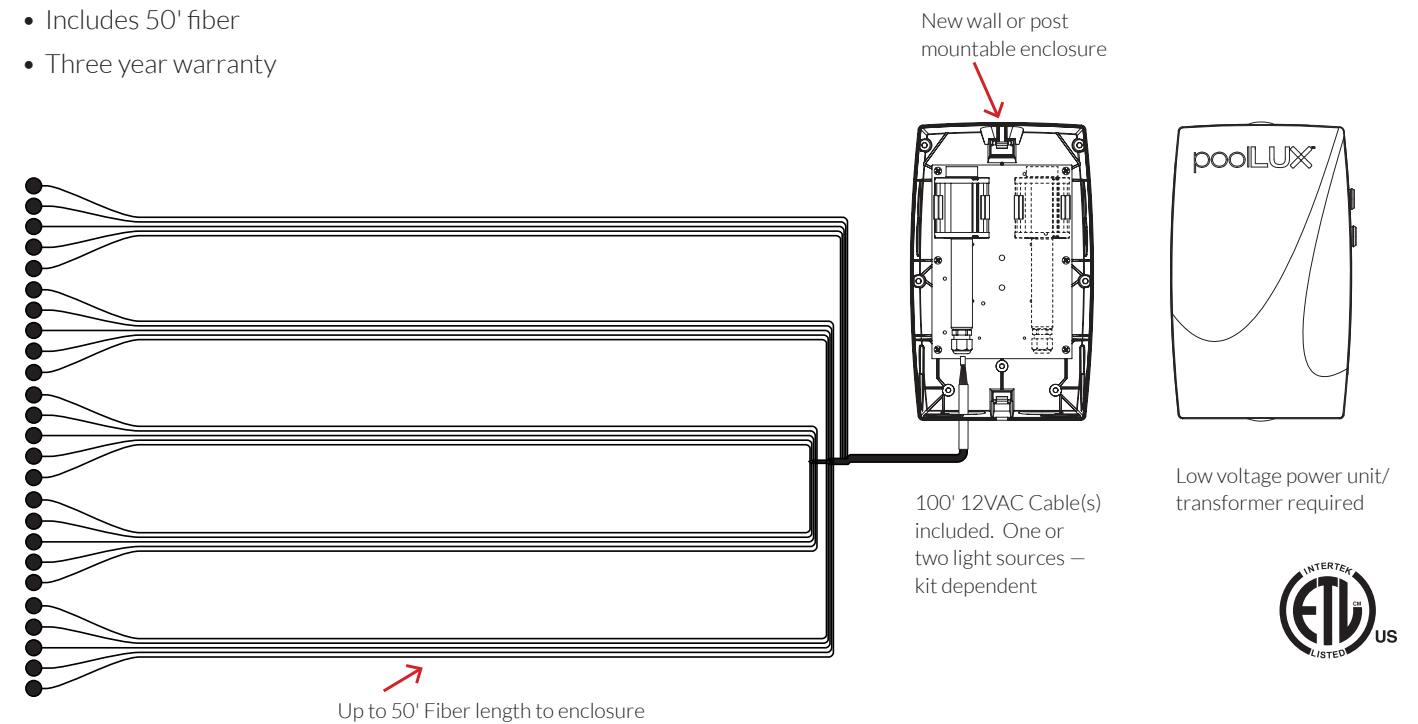

LED Star Feature Kits

The newly reconfigured LED Star Feature kits now include either a single or dual 12VAC, 5 watt LED light source with a 25- or 50-point fiber optic transmission system for gunite pools or other concrete based features such as patios, walk ways, bar tops, stone/paver walls, etc. These upgraded kits now come in a corrosion resistant, wall- or post-mounted, NEMA 3R enclosure and offer up to 50' fiber runs.

- 25 or 50 Star Points
- Advanced color functionality when powered by a poolLUX Premier control unit:
  - Up to (49) color variations and dimming control (via wireless remote)
  - 12VAC operation – (6) colors (white, blue, green, red, amber, magenta) and (2) light shows
- ETL Listed – Conforms to UL 2108
- Certified to CSA C22.2 #250
- Compatible with all S.R.Smith lighting transformers and control power units
- Memory function
- 100' of 12VAC cable
- Includes 50' fiber
- Three year warranty