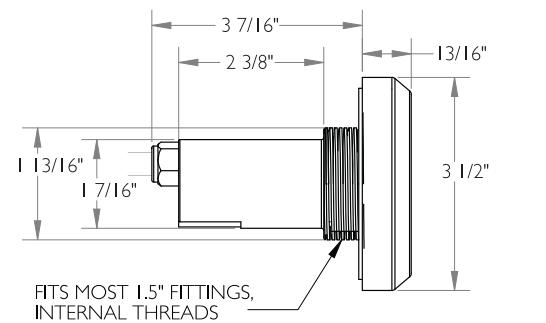

TREO® LED Light

The TREO is a 12VAC, 5 Watt LED underwater light for gunite, vinyl liner, and fiberglass pools with a replaceable LED lamp.

- Serviceable design – Replaceable LED lamp
- Designed for use with 1.5" diameter threaded wall fittings
- Available in lengths of 30', 50', 80', 150'
- No earth bonding required
- White or color changing LED models available
- Color functionality:
  - Advanced operation with poolLUX Premier – Up to (49) color variations and dimming control (via wireless remote)
  - 12VAC operation – (6) colors (white, blue, green, red, amber, magenta) and (2) light shows
- Color memory function
- Five colored trim rings included to match the surface of your pool
- Three year warranty
- ETL Listed – Conforms to UL676
- Certified to CSA C22.2 #89
- Compatible with all S.R.Smith lighting control power units

Model No.	Description
FLED-C-TR-30	(1) TREO 5 Watt RGB LED Light, 30' Cord
FLED-C-TR-50	(1) TREO 5 Watt RGB LED Light, 50' Cord
FLED-C-TR	(1) TREO 5 Watt RGB LED Light, 80' Cord
FLED-C-TR-PK8	(8) TREO 5 Watt RGB LED Lights, 80' Cord
FLED-C-TR-150	(1) TREO 5 Watt RGB LED Light, 150' Cord
FLED-C-TR-150-PK8	(8) TREO 5 Watt RGB LED Lights, 150' Cord
FLED-W-TR	(1) TREO 5 Watt White LED Light, 80' Cord
FLED-W-TR-150	(1) TREO 5 Watt White LED Light, 150' Cord
FLED-VK-TR	TREO Vinyl Adapter Kit
FLED-LAU-C	RGB Replacement Lamp
FLED-LAU-W	White Replacement Lamp

kēlo™ LED Light

The kēlo is a 12VAC, 7 Watt LED underwater light for gunite, vinyl liner, and fiberglass pools.

- Low profile design
- Designed for use with 1.5" diameter threaded wall fittings
- Available in lengths of 30', 80', 150'
- No earth bonding required
- Color functionality:
  - Advanced operation with poolLUX Premier – Up to (49) color variations and dimming control (via wireless remote)
  - 12VAC operation – (6) colors (white, blue, green, red, amber, magenta) and (2) light shows
- Color LED with memory function
- Five colored trim rings included to match the surface of your pool
- Three year warranty
- ETL Listed – Conforms to UL676
- Certified to CSA C22.2 #89
- Compatible with all S.R.Smith lighting control power units