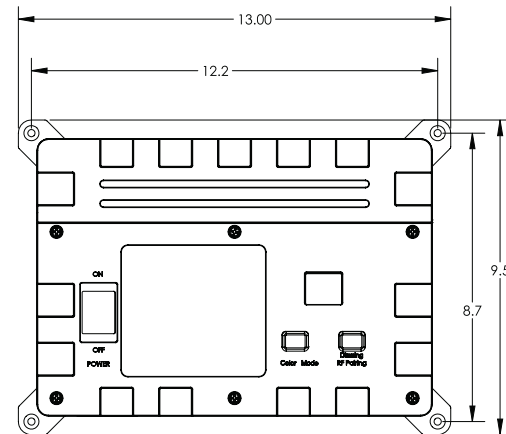

poolLUX® Premier

Custom Lighting System with Wireless Control

- Works exclusively with S.R.Smith LED lights (excluding the Mod-Lite® MultiWhite™ LED light)
- Extended range (100' line of sight) wireless remote with color selection wheel and dimming bar
- (6) standard colors and (2) shows via on/off power toggle
- Up to (49) color variations via color selection wheel
- Multiple brightness (dimming) options available
  - (4) via wireless remote dimming bar and (15) available via the control panel dimming button
- (10) wiring station system* with a built in 70W power supply (*7W max per station)
- Corrosion resistant (NEMA 3R), sound dampening housing
- (6) low-voltage and (2) line-voltage combination knockouts (3/4" or 1")
- ETL Listed - Conforms to UL 379 (Pool, Spa and Fountain Power Unit Standard)
- Certified to CSA C22.2#218.1
- Two year warranty

Model No.	Description
pLX-PRM	(1) poolLUX Premier Control System with Wireless Remote
poolLUX Premier Kits with Mod-Lite LED Lights	
2ML-pLX-PRM	(1) poolLUX Premier - (2) Mod-Lite 7 Watt RGB LED Lights, 80' cord
3ML-pLX-PRM	(1) poolLUX Premier - (3) Mod-Lite 7 Watt RGB LED Lights, 80' cord
poolLUX Premier Kits with TREO LED Lights	
2TR-pLX-PRM	(1) poolLUX Premier - (2) TREO 5 Watt RGB LED Lights, 80' cord
3TR-pLX-PRM	(1) poolLUX Premier - (3) TREO 5 Watt RGB LED Lights, 80' cord
poolLUX Premier Kits with kēlo LED Lights	
2KE-pLX-PRM	(1) poolLUX Premier - (2) kēlo 7 Watt RGB LED Lights, 80' cord
3KE-pLX-PRM	(1) poolLUX Premier - (3) kēlo 7 Watt RGB LED Lights, 80' cord

poolLUX® Plus2

Dual Zone transformer with wireless control

- (2) 60W low-voltage transformers
- Independent or synchronized control of each transformer
- External Illuminated control switches for each transformer
- Extended range (100' line of sight) wireless remote with one-touch color sync for S.R.Smith LED lights
  - S.R.Smith LED lights feature (6) colors and (2) shows
- Compatible with other 12VAC power toggle LED lights
- Oversized wiring space with convenient terminal strip connections
- Internal self-resetting thermal fuse to protect against overheating conditions
- Fast acting replaceable current fuse for safety enhancing short circuit protection
- Accessible low voltage 12VAC and 13VAC wiring terminals for standard or extended wiring runs
- Corrosion resistant (NEMA 3R) and sound dampening housing (quiet operation)
- (4) low-voltage and (4) line-voltage combination knockouts (3/4" or 1") plus (2) special use knockouts
- ETL Listed - Conforms to UL 379 (Pool, Spa and Fountain Power Unit Standard)
- Certified to CSA C22.2#218.1
- Two year warranty