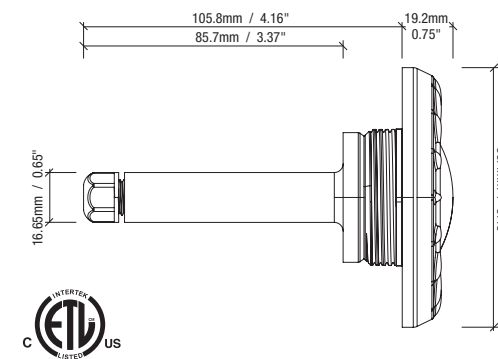

Model No.	Description
MLED-MW-80	(1) Mod-Lite 9W MultiWhite LED, 80' Cord
MLED-MW-150	(1) Mod-Lite 9W MultiWhite LED, 150' Cord
MLED-LM-MW	(1) Mod-Lite 9W MultiWhite LED Replacement Lamp Module
MLED-CMW-80	(1) Mod-Lite 7W RGB LED Light and (1) Mod-Lite 9W MultiWhite LED Lamp Module, 80' Cord
MLED-CMW-150	(1) Mod-Lite 7W RGB LED Light and (1) Mod-Lite 9W MultiWhite LED Lamp Module, 150' Cord