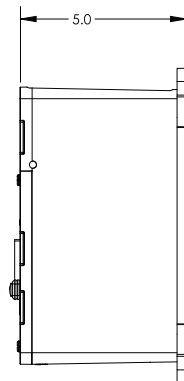

poolLUX® Premier

Custom Lighting System with Wireless Control

- Works exclusively with S.R.Smith LED lights (excluding the Mod-Lite® MultiWhite™ LED light)
- Extended range (100' line of sight) wireless remote with color selection wheel and dimming bar
- (6) standard colors and (2) shows via on/off power toggle
- Up to (49) color variations via color selection wheel
- Multiple brightness (dimming) options available
  - (4) via wireless remote dimming bar and (15) available via the control panel dimming button
- (10) wiring station system* with a built in 70W power supply (*7W max per station)
- Corrosion resistant (NEMA 3R), sound dampening housing
- (6) low-voltage and (2) line-voltage combination knockouts (3/4" or 1")
- ETL Listed - Conforms to UL 379 (Pool, Spa and Fountain Power Unit Standard)
- Certified to CSA C22.2#218.1
- Two year warranty