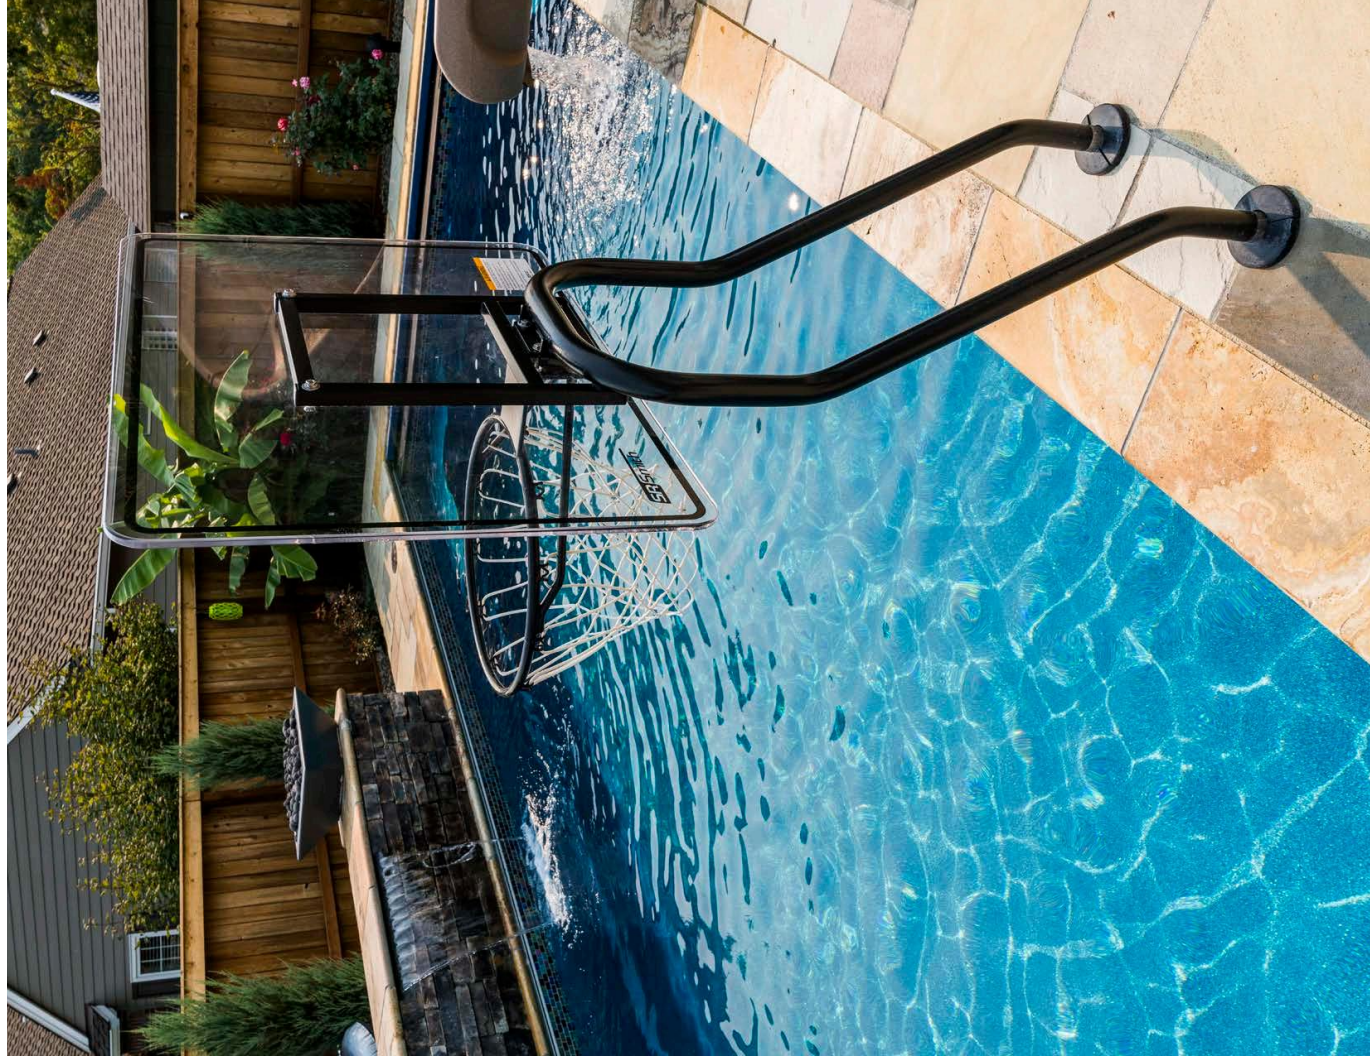

Swim N' Dunk Challenge Residential Basketball

SALT FRIENDLY CHALLENGE GAME

- Continuous dual post frame
- Durable, clear acrylic backboard
- Sealed steel™ vinyl-coated frame and rim
- 1.90" OD, .065" wall thickness, 304 stainless steel frame
- Recommended for salt pools
- Regulation rim, net, basketball and neeple included

Part No.	Description
SHIPPING	68 lbs - 50" L x 34"W x 12" H 31 kg - 127cm x 86cm x 30cm
S-BASK-CH	Salt Pool Friendly Residential basketball game with escutcheons & anchors
S-BASK-CHA	Salt Pool Friendly Residential basketball game with escutcheons, no anchors

Parts & Accessories

- SPG-200 Backboard w/ hardware
- 20-197-VB Backboard frame
- S-RIM-CHE Rim and net with hardware
- 69-209-200-VB Plastic anchors with caps & escutcheons (standard)
- 30009 Optional bronze anchor (two AS-100D)
- 69-209-115 Dual post jig
- SPG-102 Replacement basketball
- S-POST-CH Post replacement kit

CHALLENGE GAME

- Continuous dual post frame
- Durable, clear acrylic backboard
- 1.90" OD, .065" wall thickness, 304 stainless steel frame
- Regulation rim, net, basketball and neeple included

Part No.	Description
SHIPPING	68 lbs - 50" L x 34"W x 12" H 31 kg - 127cm x 86cm x 30cm
BASK-CH	Residential basketball game with escutcheons & anchors
BASK-CHA	Residential basketball game with escutcheons, no anchors
BASK-CHA-16	Residential basketball game with escutcheons, no anchors, 16" on center anchor spacing

Parts & Accessories

- SPG-200 Backboard w/ hardware
- 20-197-VB Backboard frame
- S-RIM-CHE Rim and net with hardware
- 69-209-200-MC Plastic anchors with caps & escutcheons (standard)
- 30009 Optional bronze anchor (two AS-100D)
- 69-209-115 Dual post jig
- SPG-102 Replacement basketball
- POST-CH Post replacement kit