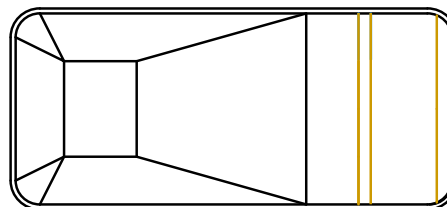

## 2' Radius Interior and Exterior Full End Stairs

SIZE	SHAPE	NEXUS POLYMER OPEN TOP
10'	Straight	NSS031
12'	Straight	NSS029
14'	Straight	NSS032
16'	Straight	NSS015
18'	Straight	NSS016
20'	Straight	NSS017

8' x 2' Radius Exterior

2' Radius Full End 10' - 20'

2' Radius Full End

## 2' Radius Full End Stair With Variable Length Sundeck

SIZE	SHAPE	NEXUS POLYMER OPEN TOP
12'	Straight	* CUSTOM
14'	Straight	* CUSTOM
16'	Straight	* CUSTOM
18'	Straight	* CUSTOM
20'	Straight	* CUSTOM

2' Radius Full End Interior Stair with Variable Length Sundeck