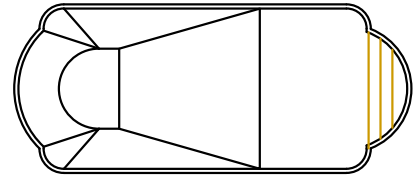

Roman End

Roman End Stairs

SIZE	SHAPE	NEXUS POLYMER OPEN TOP
6' x 12W	Roman End	NSS001
7' x 12W	Roman End	NSS002
8' x 14W	Roman End	NSS003
9' x 15W	Roman End	NSS004
10' x 16W	Roman End	NSS005

Roman End Stair