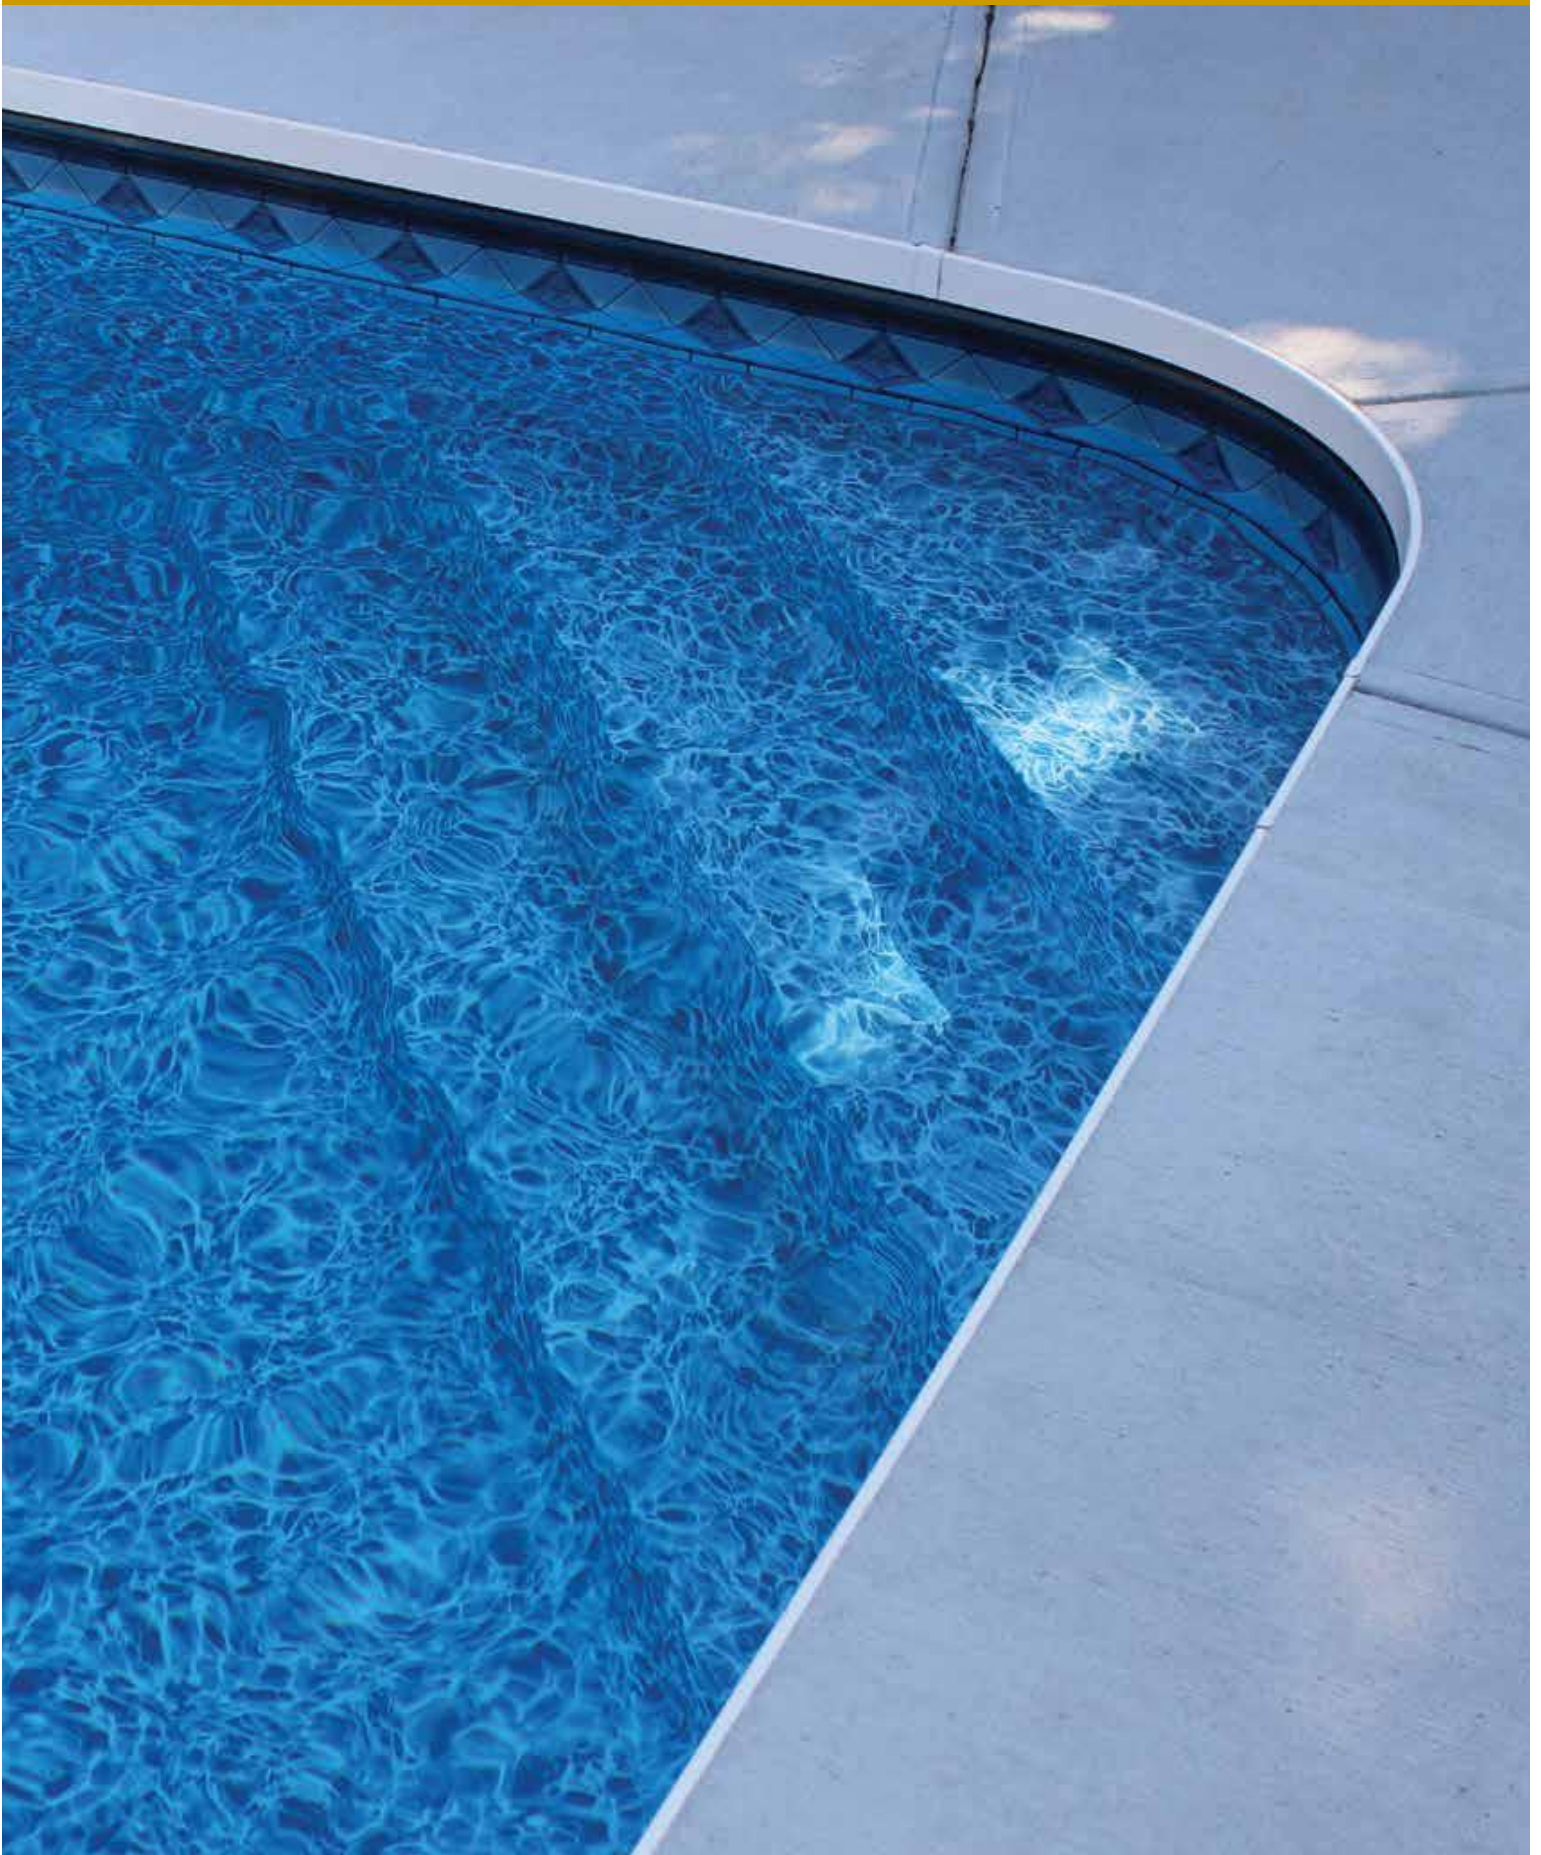

48" Wall Stair Designs