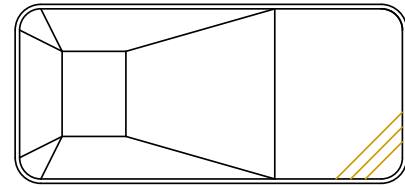

## Inside Corner Stair with Bench Left

SIZE	SHAPE	NEXUS POLYMER OPEN TOP
90°	Straight	* CUSTOM
2' R	Straight	* CUSTOM

## Inside Corner Stair with Bench Right & Left

SIZE	SHAPE	NEXUS POLYMER OPEN TOP
90°	Straight	* CUSTOM
2' R	Straight	* CUSTOM

2' R Straight Inside Corner Stair with Bench Left

2' R Straight Inside Corner Stair with Bench Right

2' R Straight Inside Corner Stair with Bench Left & Right

## Straight Inside Corner Stairs

SIZE	SHAPE	NEXUS POLYMER OPEN TOP
2' R	Straight	NSS018
90°	Straight	NSS018

Straight Inside Corner Stair

6'R/90° Straight Inside Corner Stair