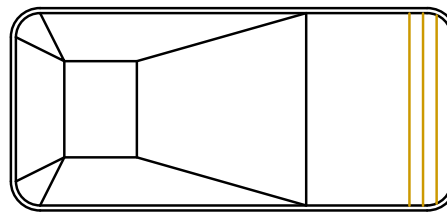

2' Radius Full End

2' Radius Full End Stair With Variable Length Sundeck

SIZE	SHAPE	NEXUS POLYMER OPEN TOP
12'	Straight	* CUSTOM
14'	Straight	* CUSTOM
16'	Straight	* CUSTOM
18'	Straight	* CUSTOM
20'	Straight	* CUSTOM