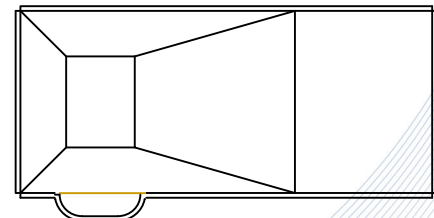

Cuddle Cove with 2' Radius

SIZE	SHAPE	NEXUS POLYMER OPEN TOP
8'	Inside Radius	* CUSTOM

2' Radius Cuddle Cove

NOTE: Items above may not be available for immediate delivery. Always contact your local branch or Imperial Corporate Services for availability.