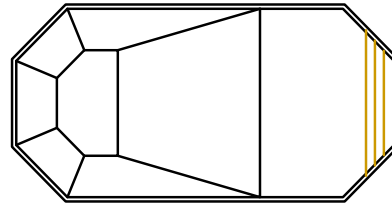

Grecian & Freeform

Grecian End Stairs

SIZE	SHAPE	NEXUS POLYMER OPEN TOP
6'	Grecian	SPNX0039
8'	Grecian	SPNX0022

Grecian End Stair

Freeform External Stairs For Radius Wall

2'R x 2'RR - Side Stair - Left or Right

SIZE	SHAPE	NEXUS POLYMER OPEN TOP
4' x 8'	Freeform	NSS007

2'R x 2'RR - Side Stair - Left or Right

SIZE	SHAPE	NEXUS POLYMER OPEN TOP
4' x 6' - L	Freeform	NSS011
4' x 6' - R	Freeform	NSS009
4' x 8' - L	Freeform	NSS010
4' x 8' - R	Freeform	NSS008