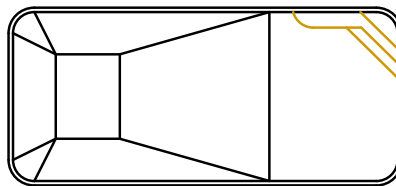

## Inside Corner Stair with Bench Right

SIZE	SHAPE	NEXUS POLYMER OPEN TOP
90°	Straight	* CUSTOM
2' R	Straight	* CUSTOM

## Inside Corner Stair with Bench Left

SIZE	SHAPE	NEXUS POLYMER OPEN TOP
90°	Straight	* CUSTOM
2' R	Straight	* CUSTOM

## Inside Corner Stair with Bench Right & Left

SIZE	SHAPE	NEXUS POLYMER OPEN TOP
90°	Straight	* CUSTOM
2' R	Straight	* CUSTOM

2' R Straight Inside Corner Stair with Bench Left

2' R Straight Inside Corner Stair with Bench Right