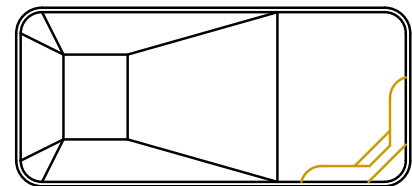

## Inside Corner Stair with Bench Left

SIZE	SHAPE	NEXUS POLYMER OPEN TOP
90°	Straight	* CUSTOM
2' R	Straight	* CUSTOM

## Inside Corner Stair with Bench Right & Left

SIZE	SHAPE	NEXUS POLYMER OPEN TOP
90°	Straight	* CUSTOM
2' R	Straight	* CUSTOM

2' R Straight Inside Corner Stair with Bench Left

2' R Straight Inside Corner Stair with Bench Right