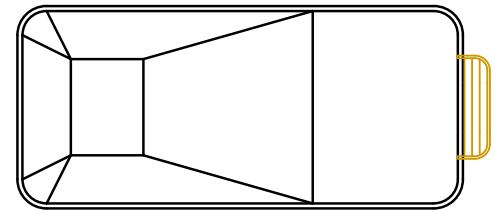

Straight

2' Radius Interior and Exterior Full End Stairs

SIZE	SHAPE	NEXUS POLYMER OPEN TOP
10'	Straight	NSS031
12'	Straight	NSS029
14'	Straight	NSS032
16'	Straight	NSS015
18'	Straight	NSS016
20'	Straight	NSS017

8' x 2' Radius Exterior