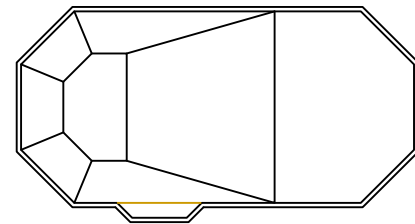

## Straight Inside Corner Stairs

SIZE	SHAPE	NEXUS POLYMER OPEN TOP
2' R	Straight	NSS018
90°	Straight	NSS018

Straight Inside Corner Stair

6'R/90° Straight Inside Corner Stair

## Cuddle Cove with 2' Diagonal

SIZE	SHAPE	NEXUS POLYMER OPEN TOP
6'	Straight	* CUSTOM
8'	Straight	SPNX0065

Diagonal Straight Cuddle Cove