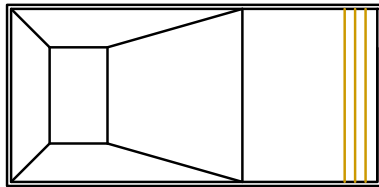

Straight

6"R/90° Interior and Exterior Straight Stairs

SIZE	SHAPE	NEXUS POLYMER OPEN TOP
4'	Straight	SPNX0586
6'	Straight	SPNX0316
8'	Straight	SPNX0041
10'	Straight	NSS030
12'	Straight	NSS027
14'	Straight	NSS028
16'	Straight	NSS012
18'	Straight	NSS013
20'	Straight	NSS014

Interior Full End 10' - 20'