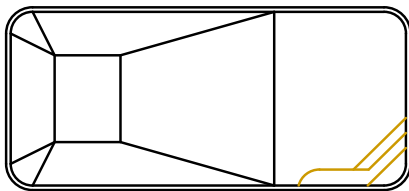

Straight

Inside Corner Stair with Bench Right

SIZE	SHAPE	NEXUS POLYMER OPEN TOP
90°	Straight	* CUSTOM
2' R	Straight	* CUSTOM

Inside Corner Stair with Bench Left

SIZE	SHAPE	NEXUS POLYMER OPEN TOP
90°	Straight	* CUSTOM
2' R	Straight	* CUSTOM

Inside Corner Stair with Bench Right & Left

SIZE	SHAPE	NEXUS POLYMER OPEN TOP
90°	Straight	* CUSTOM
2' R	Straight	* CUSTOM

2' R Straight Inside Corner Stair with Bench Left