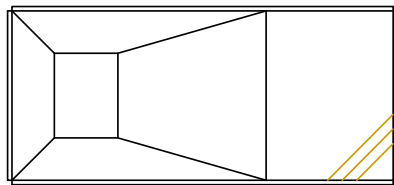

## Inside Corner Stair with Bench Right & Left

SIZE	SHAPE	NEXUS POLYMER OPEN TOP
90°	Straight	* CUSTOM
2' R	Straight	* CUSTOM

2' R Straight Inside Corner Stair with Bench Left

2' R Straight Inside Corner Stair with Bench Right

2' R Straight Inside Corner Stair with Bench Left & Right

## Straight Inside Corner Stairs

SIZE	SHAPE	NEXUS POLYMER OPEN TOP
2' R	Straight	NSS018
90°	Straight	NSS018

Straight Inside Corner Stair

6'R/90° Straight Inside Corner Stair