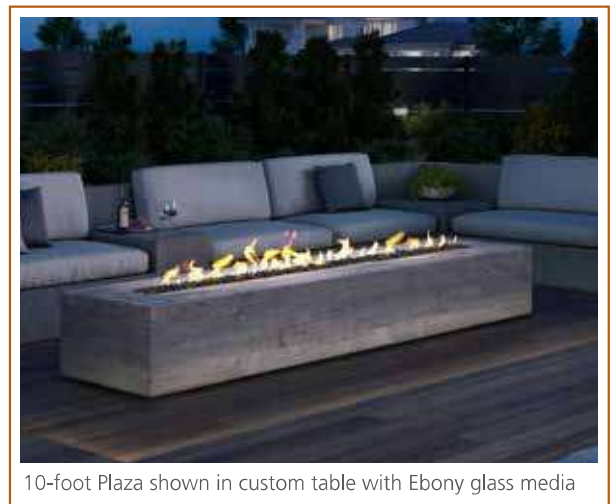

Optional features

- Coffee table framing kit
- Glass wind shield
- Stainless steel cover

10-foot Plaza shown in custom table with Ebony glass media

Media