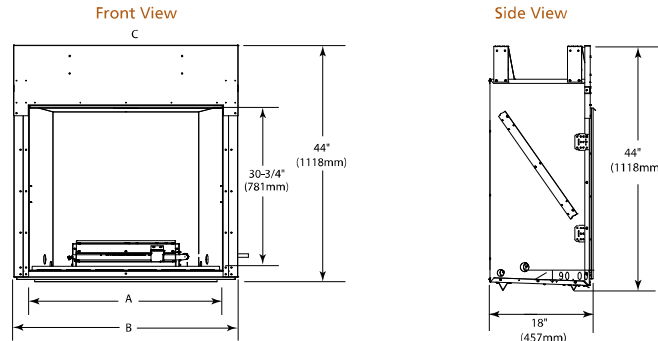

FIRE FEATURE SPECIFICATIONS

COURTYARD

Model	Front Width		Back Width		Height		Depth		Viewing Area
	Unit	Framing	Unit	Framing	Unit	Framing	Unit	Framing	
Courtyard-36"	41-3/4" [1060]	43-1/2" [1105]	31-1/2" [800]	43-1/2" [1105]	44" [1118]	44-1/8" [1121]	18" [457]	18-1/8" [459]	36" x 30-3/4" [914 x 781]
Courtyard-42"	47-3/4" [1213]	49-1/2" [1257]	37-1/2" [953]	49-1/2" [1257]	44" [1118]	44-1/8" [1121]	18" [457]	18-1/8" [459]	42" x 30-3/4" [1067 x 781]

Drawings to the right represent the 36" and 42" combined.

MODEL	Courtyard-36"	Courtyard-42"
A	36" [914]	42" [1067]
B	41-3/4" [1060]	47-3/4" [1213]
C (back width)	31-1/2" [800]	37-1/2" [953]