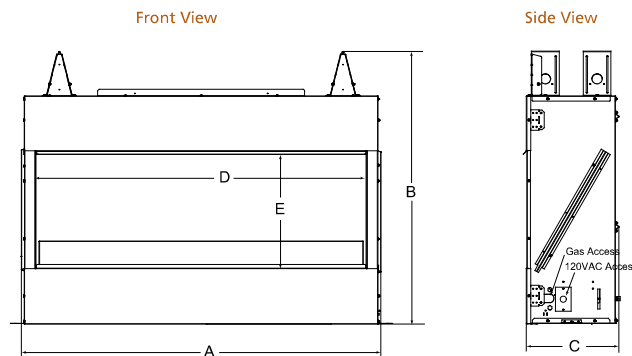

PLAZA

Model	Length	Width	Depth	Viewing Area	BTU/hr Input
Plaza-24"	24" [610]	5-3/8" [137]	5-3/8" [137]	24" x 5-3/8" [613 x 137]	32,000

Top View

Side View

Clearance to Combustibles

	A	B
Starter Kit	26" (660 mm)	24" (610mm)
Starter Kit + 1 Extension	50" (1,270mm)	48" (1,219mm)
Starter Kit + 2 Extensions	74" (1,880mm)	72" (1,829mm)
Starter Kit + 3 Extensions	98" (2,489mm)	96" (2,438mm)
Starter Kit + 4 Extensions	122" (3,099mm)	120" (3,048mm)

ODPLAZA-L24S	A	B	C	D	E	
	in	17	17	45	8	8
mm	432	432	1143	203	203	

LANAI

Model	Front Width (A)		Height (B)		Depth (C)		Viewing Area (D x E)	BTU/hr Input
	Unit	Framing	Unit	Framing	Unit	Framing		
Lanai 48"	52-1/8" [1324]	52-3/4" [1340]	39-1/2" [1003]	39-3/4" [1009]	13-3/8" [340]	13-7/8" [352]	47-7/8" x 17" [1216 x 432]	55,000
Lanai 60"	64-1/8" [1629]	64-3/4" [1645]	39-1/2" [1003]	39-3/4" [1009]	13-3/8" [340]	13-7/8" [352]	60" x 17" [1524 x 432]	65,000