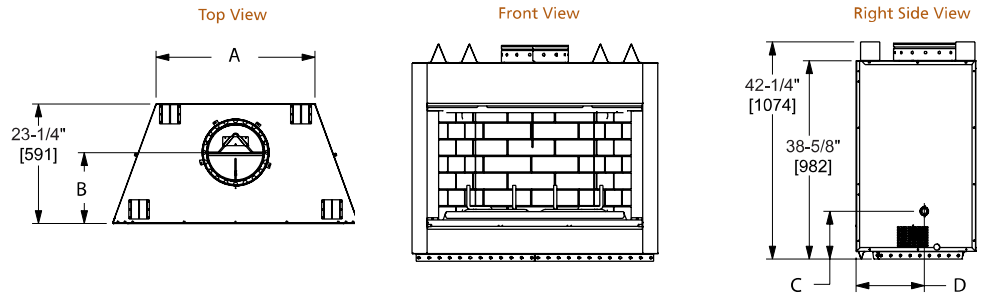

MONTANA

Model	Front Width		Back Width		Height		Depth		Viewing Area
	Unit	Framing	Unit	Framing	Unit	Framing	Unit	Framing	
Montana-36"	42" [1067]	43" [1091]	25" [635]	43" [1091]	42-1/4" [1073]	42-3/8" [1076]	23-1/4" [591]	24-1/8" [613]	36" x 23-1/2" [915 x 597]
Montana-42"	48" [1219]	49" [1246]	31" [787]	49" [1246]	42-1/4" [1073]	42-3/8" [1076]	23-1/4" [591]	24-1/8" [613]	42" x 23-1/2" [1067 x 597]

Drawings to the right represent the 36" and 42" combined.

MODEL	Montana-36"	Montana-42"
A	25" [786]	31" [786]
B	13-7/8" [352]	14" [356]
C	9-1/2" [241]	9-1/2" [241]
D	13-1/4" [337]	14" [356]