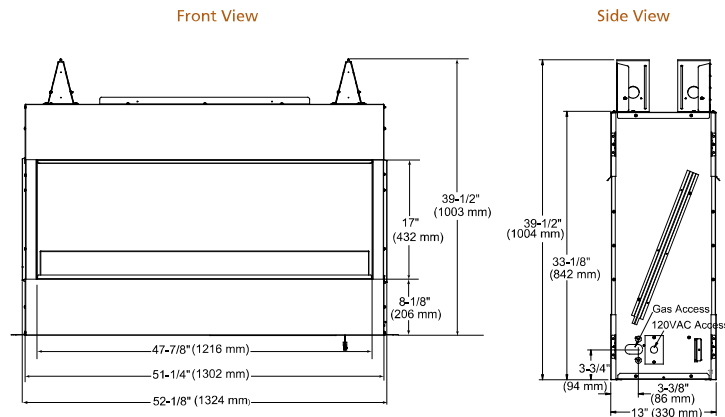

Interior Styles

Traditional

Herringbone

PLAZA

| Model | Length | Width | Depth | Viewing Area | BTU/hr Input |
|-----------|--------------|-----------------|-----------------|-----------------------------|--------------|
| Plaza-24" | 24" [610] | 5-3/8" [137] | 5-3/8" [137] | 24" x 5-3/8" [613 x 137] | 32,000 |

Top View

Side View

Clearance to Combustibles

| | A | B |
|----------------------------|-------------------|-------------------|
| Starter Kit | 26" (660 mm) | 24" (610mm) |
| Starter Kit + 1 Extension | 50" (1,270mm) | 48" (1,219mm) |
| Starter Kit + 2 Extensions | 74" (1,880mm) | 72" (1,829mm) |
| Starter Kit + 3 Extensions | 98" (2,489mm) | 96" (2,438mm) |
| Starter Kit + 4 Extensions | 122" (3,099mm) | 120" (3,048mm) |

LANAI SEE-THROUGH

| Model | Width | | Height | | Depth | | Viewing Area | BTU/hr Input |
|-----------------------|-------------------|-------------------|-------------------|-------------------|--------------|------------------|-------------------------------|--------------|
| | Unit | Framing | Unit | Framing | Unit | Framing | | |
| Lanai See-Through 48" | 52-1/8" [1324] | 52-3/4" [1340] | 39-1/2" [1003] | 39-3/4" [1009] | 13" [330] | 13-7/8" [352] | 47-7/8" x 17" [1216 x 432] | 55,000 |