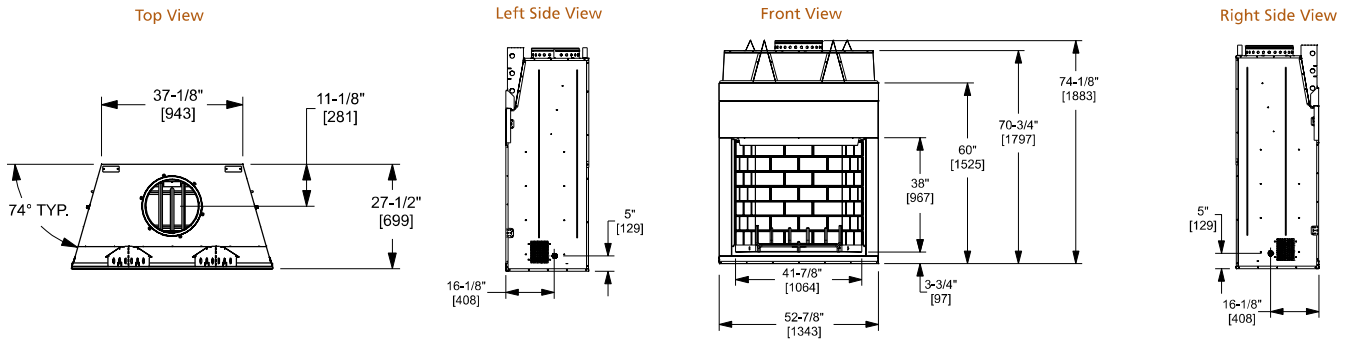

CASTLEWOOD

Model	Front Width		Back Width		Height		Depth		Viewing Area
	Unit	Framing	Unit	Framing	Unit	Framing	Unit	Framing	
Castlewood-42"	52-7/8" [1343]	53-7/8" [1368]	37-1/8" [943]	40-1/8" [1019]	74-1/8" [1883]	74-1/2" [1892]	27-1/2" [699]	28-1/2" [724]	41-7/8" x 38" [1063 x 965]