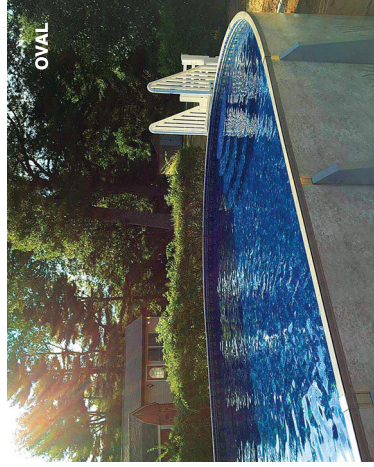

If you think all aboveground pools are created equal – THINK AGAIN!

Radiant Metric Series Pools offer shapes and sizes to fit any backyard. Shapes include Round, Oval, the patented Freeform, Rectangle and our newly added Emerald. The Rectangle and Emerald both feature the patented **Universal Coping System** that is adaptable for a variety of aboveground and inground finishing options. The Universal Coping System also includes an inside double track for easy installation of your liner and the Radiant Custom Deluxe Winter Cover.

Explore the Metric Series Style Options page for liner, wall pattern and lighting options to customize the look of your pool! Just imagine the possibilities!

Surround your aboveground Radiant Pool with a deck to create a poolside entertaining area. For a true backyard resort feel, add the patented Radiant Inside Step.

This innovative liner over step adds a whole new dimension to your poolside pleasures providing a great gathering area for conversation and relaxation. Covered with a slip resistant textured material for safety, the Radiant inside step is perfect for loungers and little ones alike!

This patented and exclusive step option provides you easy access into and out of your aboveground pool similar to that of an inground pool. The seamless design of the Inside Step complements the aesthetic appeal of your pool by creating an inground look in your Radiant Metric Series Pool!