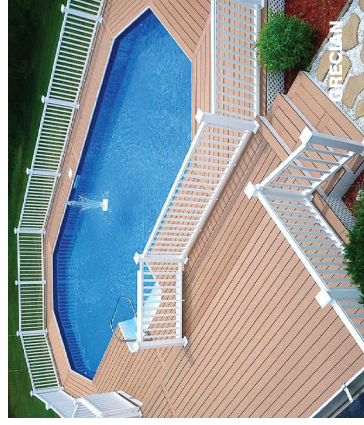

Semi-Inground

OVAL

GRECIAN

GRECIAN

Halfway In and All Decked Out

In addition to the Round, Oval, Freeform, Rectangle and Emerald, Radiant Pools also offers a classic Grecian shaped pool for semi-inground installation. At least 50% of the **Radiant Metric Grecian Pool** wall (26") must be installed below the ground. You can add a full deck to this amazing pool using 5/4 wood receptor coping. With this option, you get a clean finished edge, creating a smooth transition from deck to pool. Add a walk-in step or paver deck, and you can enjoy the look and feel of an inground pool for a fraction of the price.