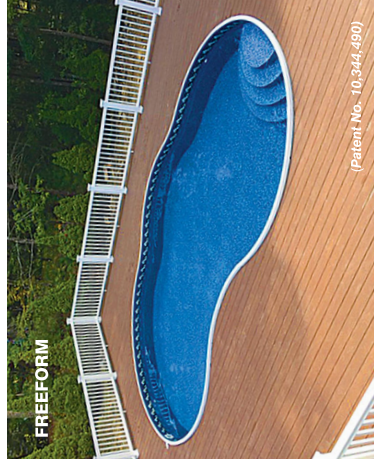

If you think all aboveground pools are created equal – THINK AGAIN!

Radiant Metric Series Pools offer shapes and sizes to fit any backyard. Shapes include Round, Oval, the patented Freeform, Rectangle and our newly added Emerald. The Rectangle and Emerald both feature the patented **Universal Coping System** that is adaptable for a variety of aboveground and inground finishing options. The Universal Coping System also includes an inside double track for easy installation of your liner and the Radiant Custom Deluxe Winter Cover.

Explore the Metric Series Style Options page for liner, wall pattern and lighting options to customize the look of your pool! Just imagine the possibilities!

Surround your aboveground Radiant Pool with a deck to create a poolside entertaining area. For a true backyard resort feel, add the patented Radiant Inside Step.

This innovative liner over step adds a whole new dimension to your poolside pleasures providing a great gathering area for conversation and relaxation. Covered with a slip resistant textured material for safety, the Radiant inside step is perfect for loungers and little ones alike!

This patented and exclusive step option provides you easy access into and out of your aboveground pool similar to that of an inground pool. The seamless design of the Inside Step complements the aesthetic appeal of your pool by creating an inground look in your Radiant Metric Series Pool!