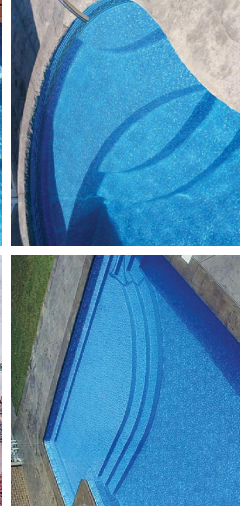

Radiant Vinyl Over Step Forms, Benches & Tanning Ledges

Made from the same high quality material as the structurally superior, insulated Radiant Pool wall panel, the forms are fully integrated into the construction of the pool.

Straight Step Forms

Straight Step Forms span the entire width of one end of your pool, making this a fantastic place for the whole family to sit, relax and enjoy your Radiant Pool. The second step can be widened to create a tanning ledge for lounging in your Metric Pool.

Corner Step Forms

Corner Step Forms can be placed in any corner. You have the option for the steps to be straight or curved. These steps will make your pool look and feel like an inground pool, without taking up much of your swim space. Add a bench to increase your seating space!

Wedding Cake Step Forms

Wedding Cake Step Forms can be positioned anywhere in your Metric Series Pool allowing you to build your deck right up to the pool's edge, giving you the same finished look you see on an inground pool with paver stones or concrete.

Custom Step Forms

Want something more than the traditional liner over step? Radiant Pools can make any custom step form you can imagine!

Keep Your Eye On The Children At All Times:

Whenever children are in or near water, competent adult supervision should always be on hand. Water is quite a draw to small children, so adults should be watchful at all times around any water element, even when swimming is not on the agenda. Never assume that flotation devices will suffice – there is no substitute for constant adult supervision.

Display All Signs and Stickers:

A warning sign and safety labels should have been provided and installed by your pool professional. It is important to permanently display safety rules and review all rules with all of your guests prior to allowing them to enter your pool as this will help ensure that everyone using your pool will use it safely.

It's Always Safety First:

When entering a pool, proceed with caution. Always enter FEET FIRST! Consult with your pool professional to determine applicable safety standards for diving in your pool. A person must know the depth of the water, the configuration of the bottom and the slope of the bottom before you should allow anyone to dive.

Don't Impair Your Judgement:

When you gather around the pool, don't add anything to the mix that might impair reaction time or decision making ability such as alcohol and/or drugs. Anything that can cause sleepiness, drowsiness or that raises or lowers your blood pressure should be avoided when you plan to be in or around the pool. Even a small amount of alcohol or drugs can affect a person's judgment and increase the risk of injury around your pool.

A Fence Makes Sense:

Install a secure enclosure around your pool area to avoid unauthorized or unsupervised use. Consult your city, county or state codes or regulations for building and safety requirements for your backyard pool.

Look To the Pool Industry Professionals:

The Association of Pool & Spa Professionals (APSP) is committed to safe, healthful and enjoyable use of pool industry products. The APSP provides a variety of useful tools for pool professionals and consumers, including the excellent brochure, "The Sensible Way To Enjoy Your Inground Pool" to learn how to avoid swimming related accidents.

Your pool can give you, your family and guests many years of fun and relaxation. By learning and adhering to a few simple safety standards, you'll help ensure an enjoyable pool experience for you, your family and your friends.

Enjoy Safely.

Radiant Pools are designed and intended for private residential use only.