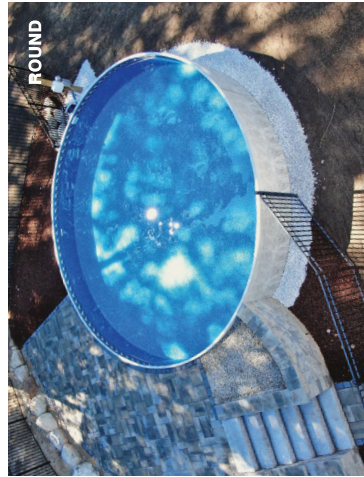

Semi-Inground

Halfway In and All Decked Out

In addition to the Round, Oval, Freeform, Rectangle and Emerald, Radiant Pools also offers a classic Grecian shaped pool for semi-inground installation. At least 50% of the **Radiant Metric Grecian Pool** wall (26") must be installed below the ground. You can add a full deck to this amazing pool using 5/4 wood receptor coping. With this option, you get a clean finished edge, creating a smooth transition from deck to pool. Add a walk-in step or paver deck, and you can enjoy the look and feel of an inground pool for a fraction of the price.

Whatever your vision, Radiant Metric Semi-inground Pools have varied shapes, sizes and installation options that allow it to comply with the requirements and restrictions of many homeowners associations regarding swimming pools. Now you can have the backyard you want in the neighborhood you choose!

A Radiant Metric Pool can be installed partially or all the way in the ground.

**Is your backyard on a hill?
Sloped terrain is no longer a problem!
Whatever your landscape,
there's a Radiant Pool to fit your yard!**

When an aboveground pool won't do,
you've got options with a
Radiant Metric Pool
installed semi-inground.

RECTANGLE

(Patent No. 10,344,490)

(Patent No. 10,344,490)