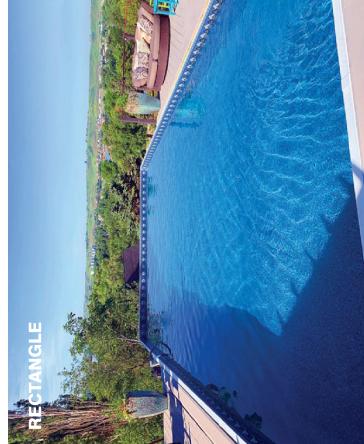

Semi-Inground

Halfway In and All Decked Out

In addition to the Round, Oval, Freeform, Rectangle and Emerald, Radiant Pools also offers a classic Grecian shaped pool for semi-inground installation. At least 50% of the **Radiant Metric Grecian Pool** wall (26") must be installed below the ground. You can add a full deck to this amazing pool using 5/4 wood receptor coping. With this option, you get a clean finished edge, creating a smooth transition from deck to pool. Add a walk-in step or paver deck, and you can enjoy the look and feel of an inground pool for a fraction of the price.

Whatever your vision, Radiant Metric Semi-inground Pools have varied shapes, sizes and installation options that allow it to comply with the requirements and restrictions of many homeowners associations regarding swimming pools. Now you can have the backyard you want in the neighborhood you choose!

A Radiant Metric Pool can be installed partially or all the way in the ground.

**Is your backyard on a hill?
Sloped terrain is no longer a problem!
Whatever your landscape,
there's a Radiant Pool to fit your yard!**

When an aboveground pool won't do,
you've got options with a
Radiant Metric Pool
installed semi-inground.

(Patent No. 10,344,490)

(Patent No. 10,344,490)

ROUND