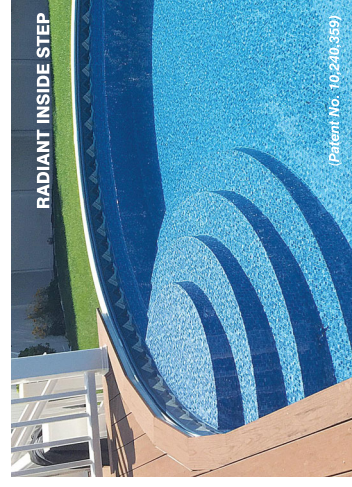

When it comes time to winterize your Radiant Metric Series Pool, we've got you covered!

The Radiant Custom Deluxe Winter Cover is designed exclusively for Metric Series Pools and snaps into our standard, premium & Universal Coping to hold your cover in place.