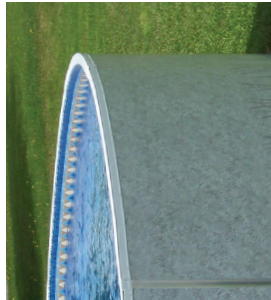

Standard 2" Coping

Radiant Metric pools come with our Standard 2" coping. Available in both white and grey, this sturdy PVC coping offers an inside track to hold your liner and an outer track to hold your Metric Custom Winter Cover. (Not available on Metric Grecian, Rectangle or Emerald Pools)