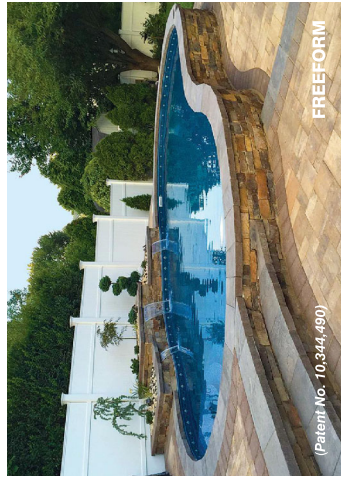

OVAL

FREEFORM

(Patent No. 10,344,490)