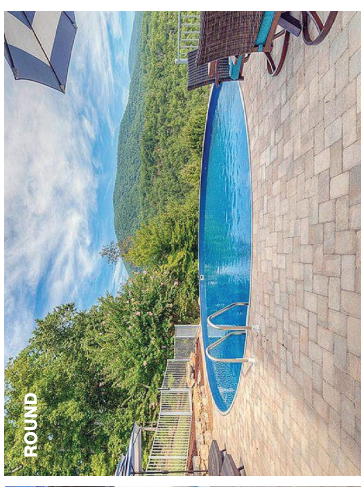

Inground

(Patent No. 10,344,490)

(Patent No. 10,344,490)

RECTANGLE

(Patent No. 10,344,490)

Inground Step Options

Radiant vinyl over step forms and Thermoplastic walk-in steps offer everyone in the family easy and safe access to your pool. Stairs add a whole new dimension to your poolside pleasures since they are a great confidence builder for small children and a fantastic gathering area for conversation and relaxation. Add a beautiful step for the complete inground pool experience.

Radiant vinyl over step forms are available in a variety of shapes and sizes, offering the option to add extra features including benches and tanning ledges. Add your personal touch to any pool design!

See our step forms page for more details.

Thermoplastic walk-in steps are available in 8' radius and straight styles, depending on your pool size.

(Patent No. 10,344,490)