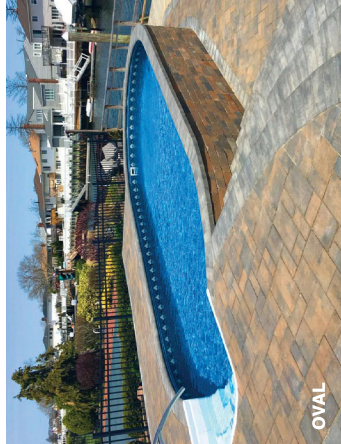

FREEFORM

FREEFORM