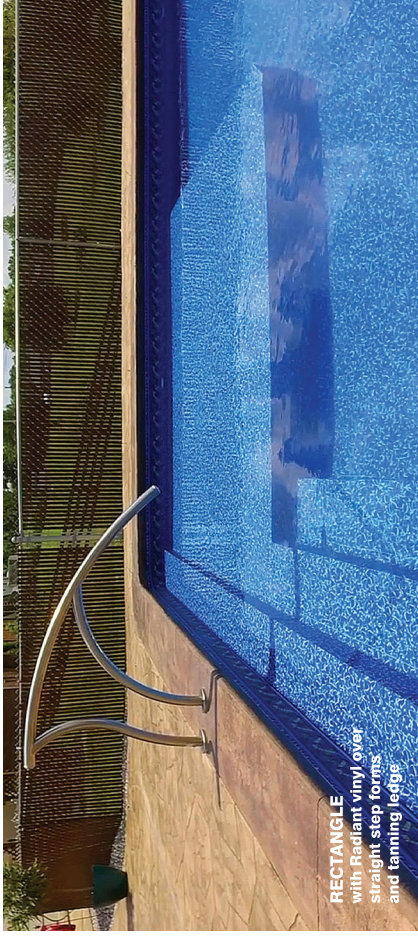

GRECIAN

ROUND

RECTANGLE with Radiant vinyl over straight step forms and tanning ledge

FREEFORM with Concrete Coping and Walk-in Step

(Patent No. 10,344,490)

Inground Step Options

Radiant vinyl over step forms and Thermoplastic walk-in steps offer everyone in the family easy and safe access to your pool. Stairs add a whole new dimension to your poolside pleasures since they are a great confidence builder for small children and a fantastic gathering area for conversation and relaxation. Add a beautiful step for the complete inground pool experience.