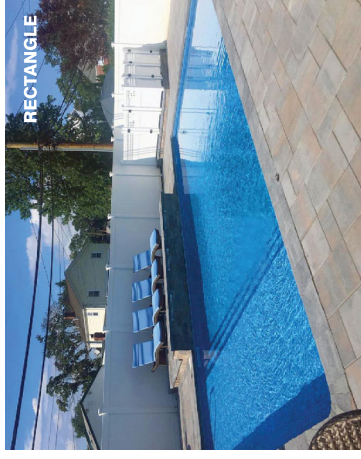

Inground

(Patent No. 10,344,490)

(Patent No. 10,344,490)

ROUND

(Patent No. 10,344,490)

Inground Step Options

Radiant vinyl over step forms and Thermoplastic walk-in steps offer everyone in the family easy and safe access to your pool. Stairs add a whole new dimension to your poolside pleasures since they are a great confidence builder for small children and a fantastic gathering area for conversation and relaxation. Add a beautiful step for the complete inground pool experience.

Radiant vinyl over step forms are available in a variety of shapes and sizes, offering the option to add extra features including benches and tanning ledges. Add your personal touch to any pool design!

See our step forms page for more details.

Thermoplastic walk-in steps are available in 8' radius and straight styles, depending on your pool size.

(Patent No. 10,344,490)