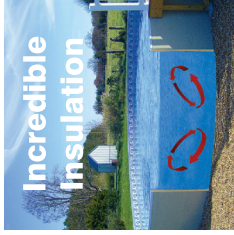

The Grecian is ONLY available for semi and inground installation.