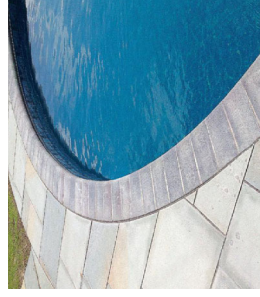

Metric Series Style Options

Wall Pattern Options

Liner Options

LED Lighting Options

The strength and durability of all our liners are backed by a 15 year limited warranty.

In addition, every Metric Series Liner comes with our LinerPlus Extended Service Coverage. LinerPlus covers up to $500 in labor and water expenses on any liner replacement covered under the standard 15 year warranty.

Universal Coping

The Metric Rectangle and Emerald utilize this patented coping to add to the structural integrity of the pool while providing a variety of finishing options for aboveground, semi-inground and fully inground pools. The Universal Coping provides finishing options for any installation! Each option includes internal double tracks to accommodate the liner and a radiant winter cover. (Available on Metric Rectangle and Emerald Pools only)

Premium 4" Coping

The Metric Premium coping boasts a wide 4" profile, elegant bullnose exterior finish and double tracks inside the pool. Available in both white and grey, the internal double track accommodates the liner and a Radiant custom winter cover. (Not available on Metric Grecian, Rectangle or Emerald Pools)

Standard 2" Coping

Radiant Metric pools come with our Standard 2" coping. Available in both white and grey, this sturdy PVC coping offers an inside track to hold your liner and an outer track to hold your Metric Custom Winter Cover. (Not available on Metric Grecian, Rectangle or Emerald Pools)

Paver/Cantilever Coping

Aluminum paver coping is perfect if you want to finish your pool with paver stones or a poured cantilever edge. This finishing option creates a beautiful flush appearance around your entire pool.

Radiant Concrete Receptor Coping