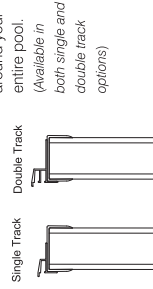

Paver/Cantilever Coping

Aluminum paver coping is perfect if you want to finish your pool with paver stones or a poured cantilever edge. This finishing option creates a beautiful flush appearance around your entire pool.

(Available in both single and double track options)