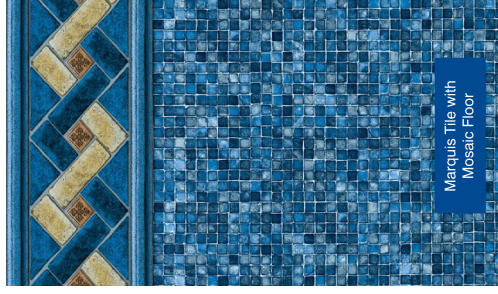

Radiant LED Light Kit

Liner Options

Marquis Tile with Mosaic Floor