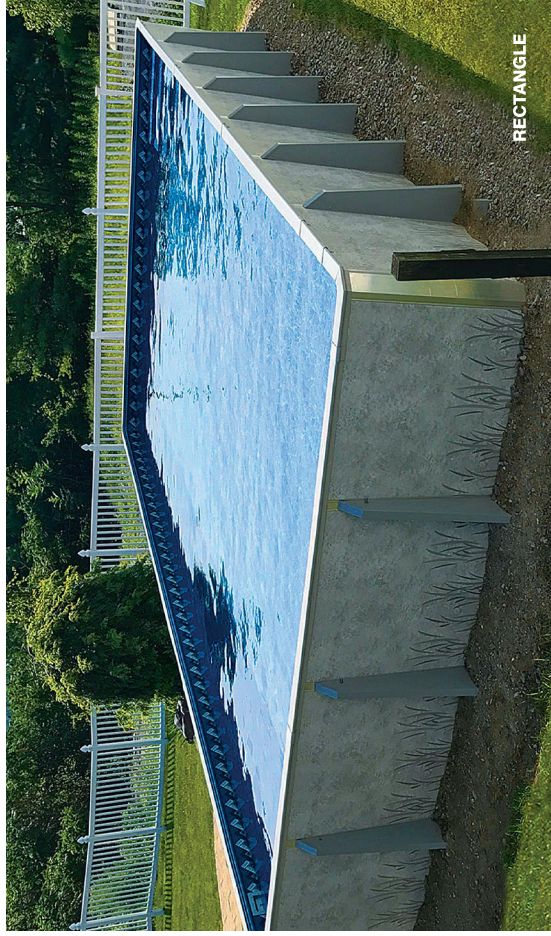

If you think all aboveground pools are created equal – THINK AGAIN!

Radiant Metric Series Pools offer shapes and sizes to fit any backyard. Shapes include Round, Oval, the patented Freeform, Rectangle and our newly added Emerald. The Rectangle and Emerald both feature the patented **Universal Coping System** that is adaptable for a variety of aboveground and inground finishing options. The Universal Coping System also includes an inside double track for easy installation of your liner and the Radiant Custom Deluxe Winter Cover.

Explore the Metric Series Style Options page for liner, wall pattern and lighting options to customize the look of your pool! Just imagine the possibilities!

Surround your aboveground Radiant Pool with a deck to create a poolside entertaining area. For a true backyard resort feel, add the patented Radiant Inside Step.

This innovative liner over step adds a whole new dimension to your poolside pleasures providing a great gathering area for conversation and relaxation. Covered with a slip resistant textured material for safety, the Radiant inside step is perfect for loungers and little ones alike!

This patented and exclusive step option provides you easy access into and out of your aboveground pool similar to that of an inground pool. The seamless design of the Inside Step complements the aesthetic appeal of your pool by creating an inground look in your Radiant Metric Series Pool!