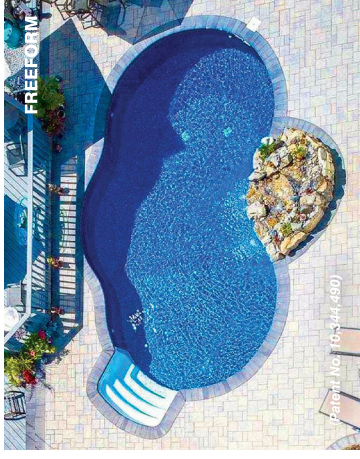

GRECIAN

(Patent No. 10,344,490)