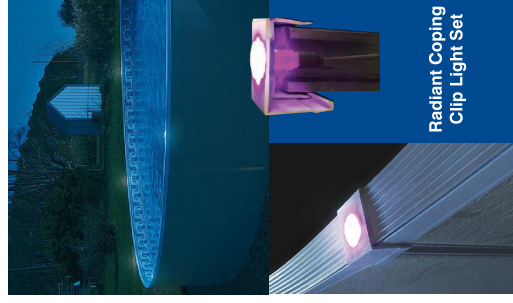

5/4 Deck Coping

With 5/4 Deck coping, you can add a wood or composite deck and have a clean finished edge for a smooth transition from deck to pool. (Available on Metric Grecian Pools only)

Radiant Coping Clip Light Set