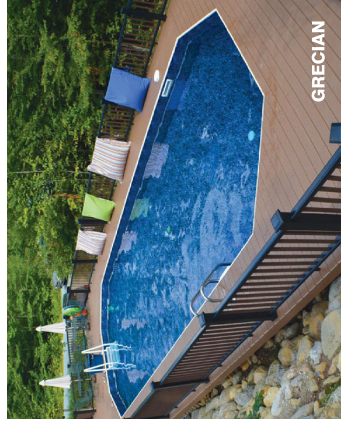

Semi-Inground

OVAL

GRECIAN

GRECIAN

Halfway In and All Decked Out

In addition to the Round, Oval, Freeform, Rectangle and Emerald, Radiant Pools also offers a classic Grecian shaped pool for semi-inground installation. At least 50% of the **Radiant Metric Grecian Pool** wall (26") must be installed below the ground. You can add a full deck to this amazing pool using 5/4 wood receptor coping. With this option, you get a clean finished edge, creating a smooth transition from deck to pool. Add a walk-in step or paver deck, and you can enjoy the look and feel of an inground pool for a fraction of the price.