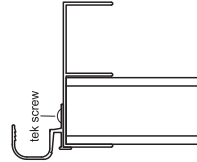

5/4 Deck Coping

With 5/4 Deck coping, you can add a wood or composite deck and have a clean finished edge for a smooth transition from deck to pool. (Available on Metric Grecian Pools only)