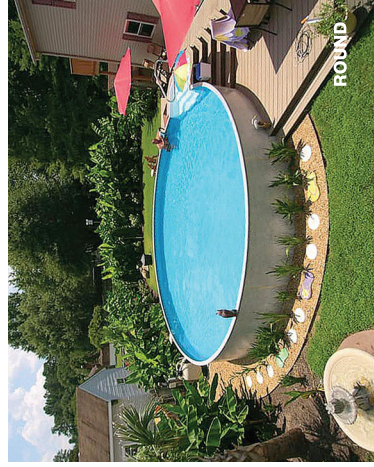

If you think all aboveground pools are created equal – THINK AGAIN!

Radiant Metric Series Pools offer shapes and sizes to fit any backyard. Shapes include Round, Oval, the patented Freeform, Rectangle and our newly added Emerald. The Rectangle and Emerald both feature the patented **Universal Coping System** that is adaptable for a variety of aboveground and inground finishing options. The Universal Coping System also includes an inside double track for easy installation of your liner and the Radiant Custom Deluxe Winter Cover.

Explore the Metric Series Style Options page for liner, wall pattern and lighting options to customize the look of your pool! Just imagine the possibilities!

Surround your aboveground Radiant Pool with a deck to create a poolside entertaining area. For a true backyard resort feel, add the patented Radiant Inside Step.

This innovative liner over step adds a whole new dimension to your poolside pleasures providing a great gathering area for conversation and relaxation. Covered with a slip resistant textured material for safety, the Radiant inside step is perfect for loungers and little ones alike!

This patented and exclusive step option provides you easy access into and out of your aboveground pool similar to that of an inground pool. The seamless design of the Inside Step complements the aesthetic appeal of your pool by creating an inground look in your Radiant Metric Series Pool!