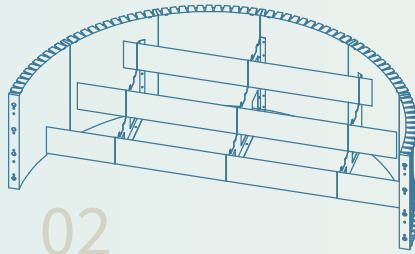

Nexus Built-In Stairs

Our vinyl-covered open-top Polymer Stair System extends the pattern of your pool's interior finish onto your steps, creating an uninterrupted, continual, elegant look. Choose from our models or create your own stair design to match your needs and your style.

01

02

03

04

05

Nexus is a patented feature of Imperial Pools Inc.®. #9,080,338 B2, #8,950,155 B2, Additional Patents Pending.

nexus^{TM}
POLYMER OPEN TOP STAIRS, BENCHES & COVES