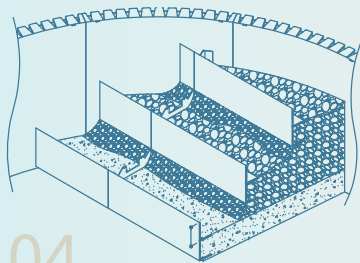

Nexus Built-In Stairs

Our vinyl-covered open-top Polymer Stair System extends the pattern of your pool's interior finish onto your steps, creating an uninterrupted, continual, elegant look. Choose from our models or create your own stair design to match your needs and your style.

01

02

03

04

05

Nexus is a patented feature of Imperial Pools Inc.®. #9,080,338 B2, #8,950,155 B2, Additional Patents Pending.

nexus^{TM}
POLYMER OPEN TOP STAIRS, BENCHES & COVES