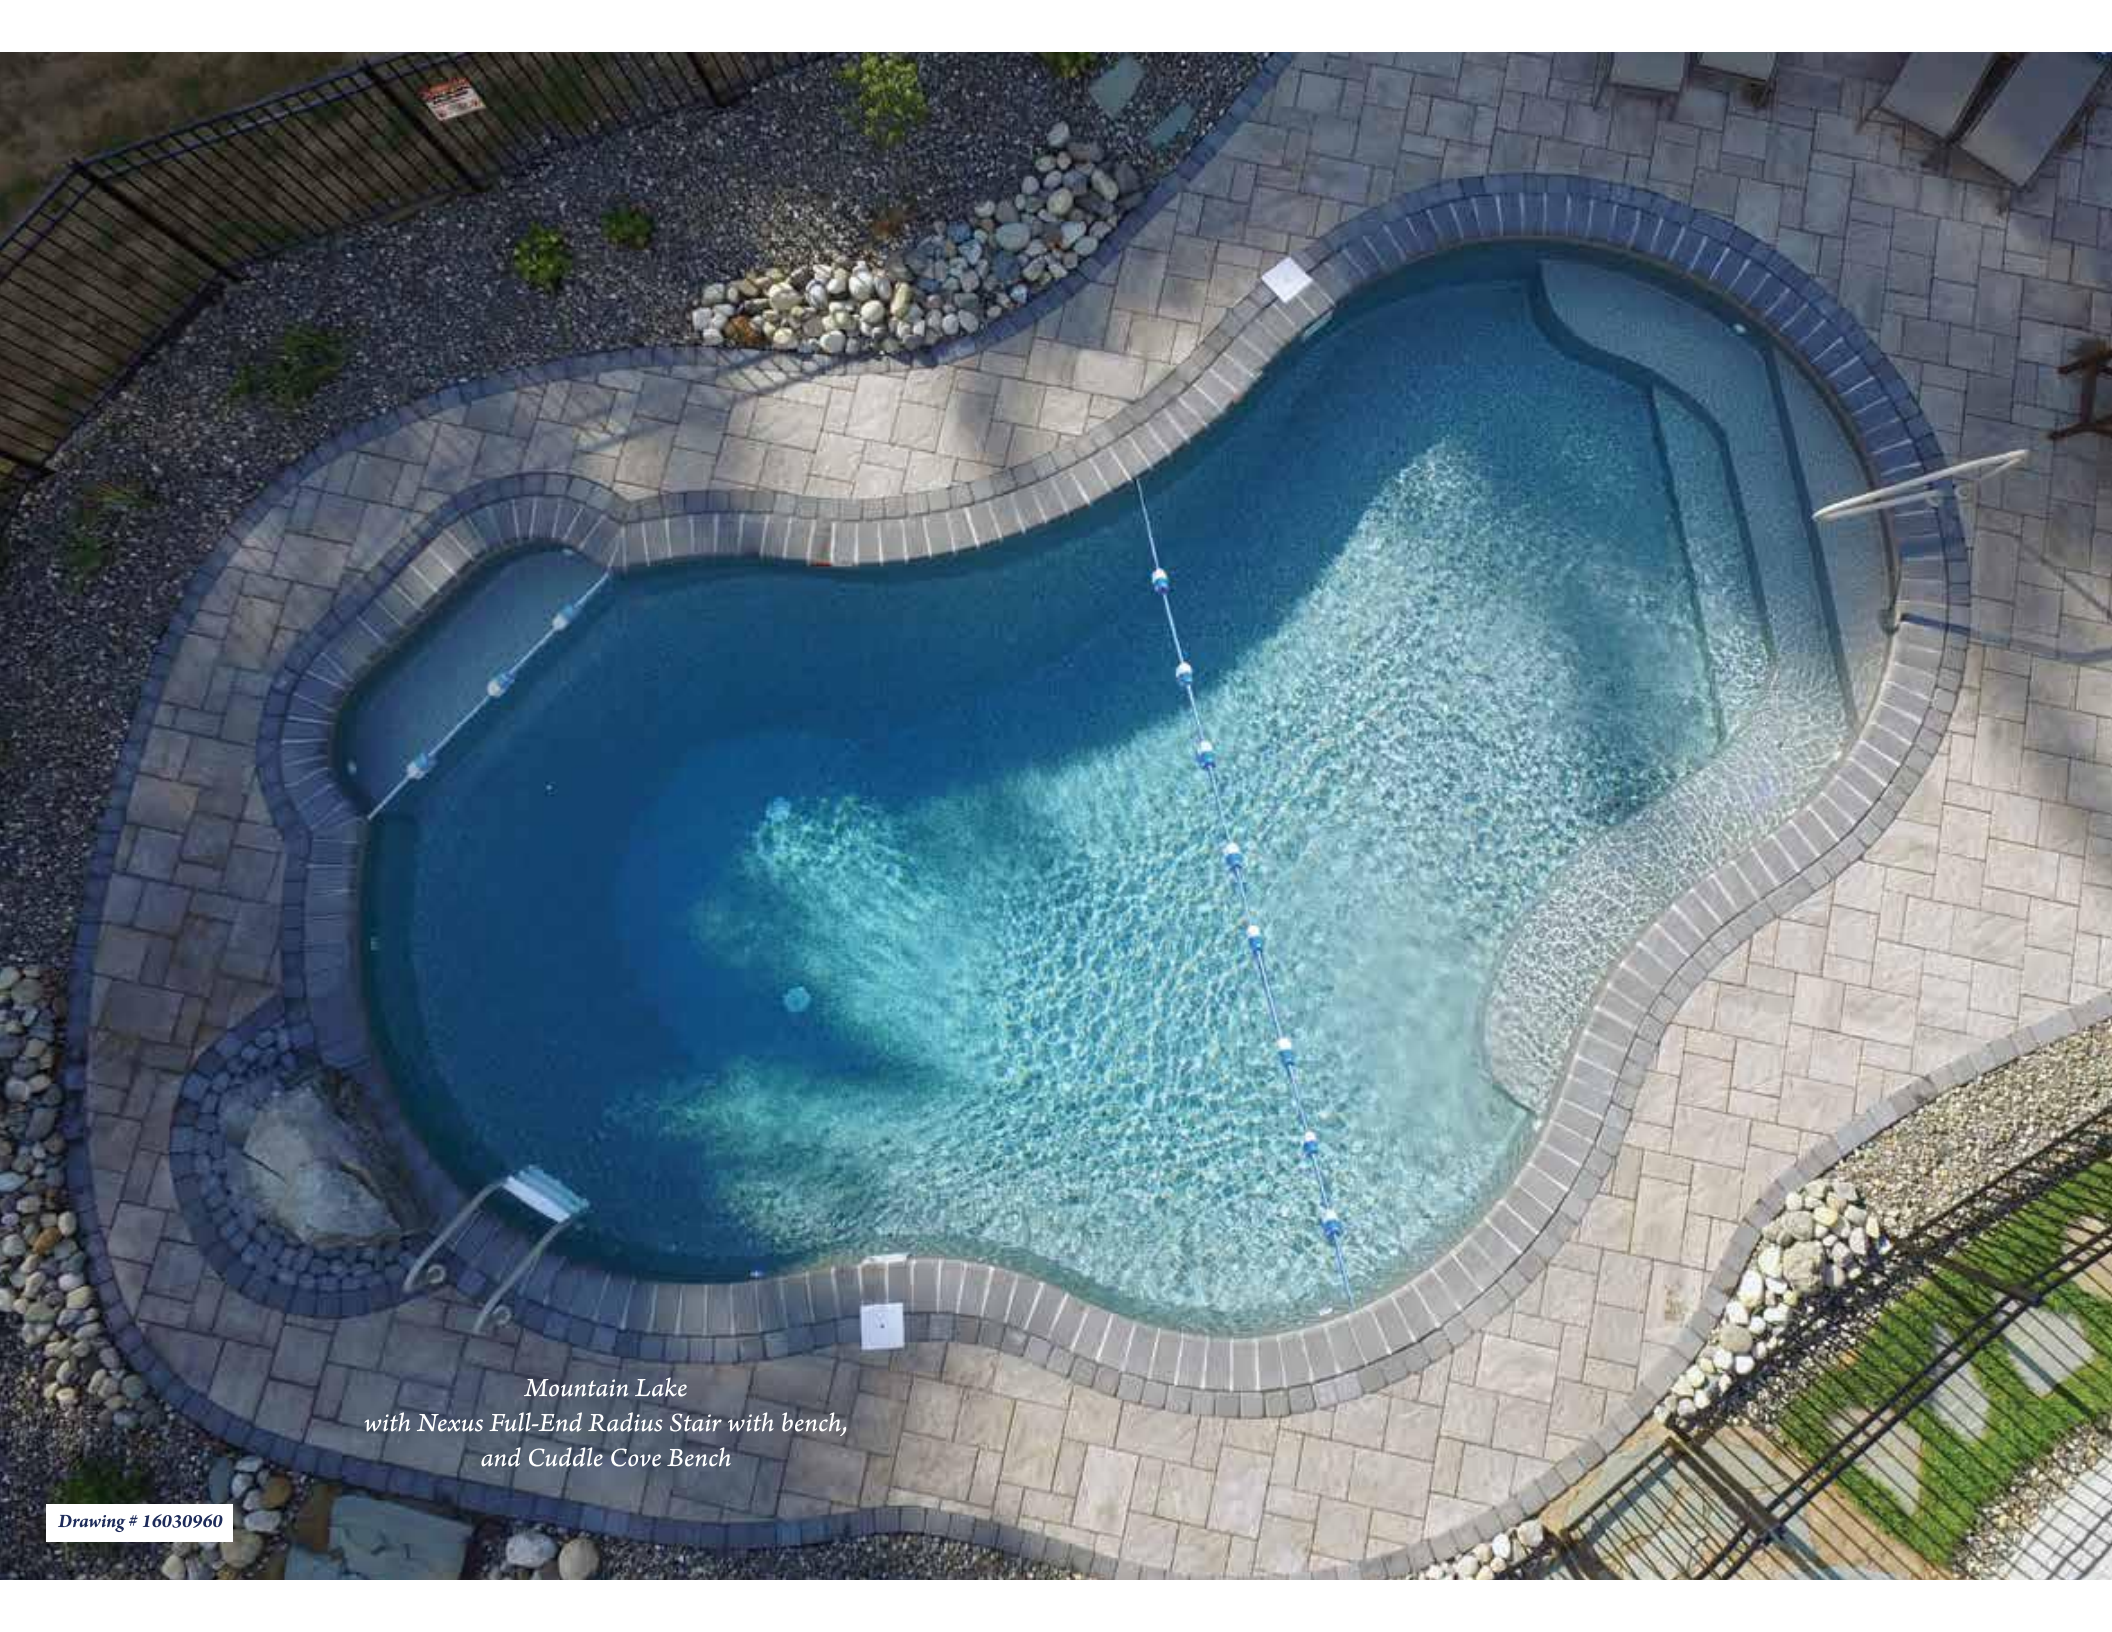

* Diving Boards not allowed

MATRIX
POOL SYSTEMS®

The Shape of Innovation™

Grecian

Grecian Lazy L with Nexus Stair

2ft Radius Rectangle

*2ft Radius Rectangle, True L
with Nexus stair and bench*

Drawing # 13070984

Roman End

*Roman End - Lazy L
with Step-N-Rest, Lazy Lounge,
and Spillover Spa in white*

*Roman End
with Straight Nexus Stair and deep end bench*

Mountain Lake

*Mountain Lake
with Nexus Radius Stair*

*Mountain Lake
with Nexus Full-End Radius Stair with bench,
and Cuddle Cove Bench*

A photograph of a backyard swimming pool with a hot tub, surrounded by a stone deck and landscaping. The pool is filled with clear blue water and has a blue mosaic tile interior. A black metal railing is visible on the right side of the pool. In the background, there is a white house, a white bench, a white table with chairs, and a white picket fence. A teal graphic overlay is present on the right side of the image.