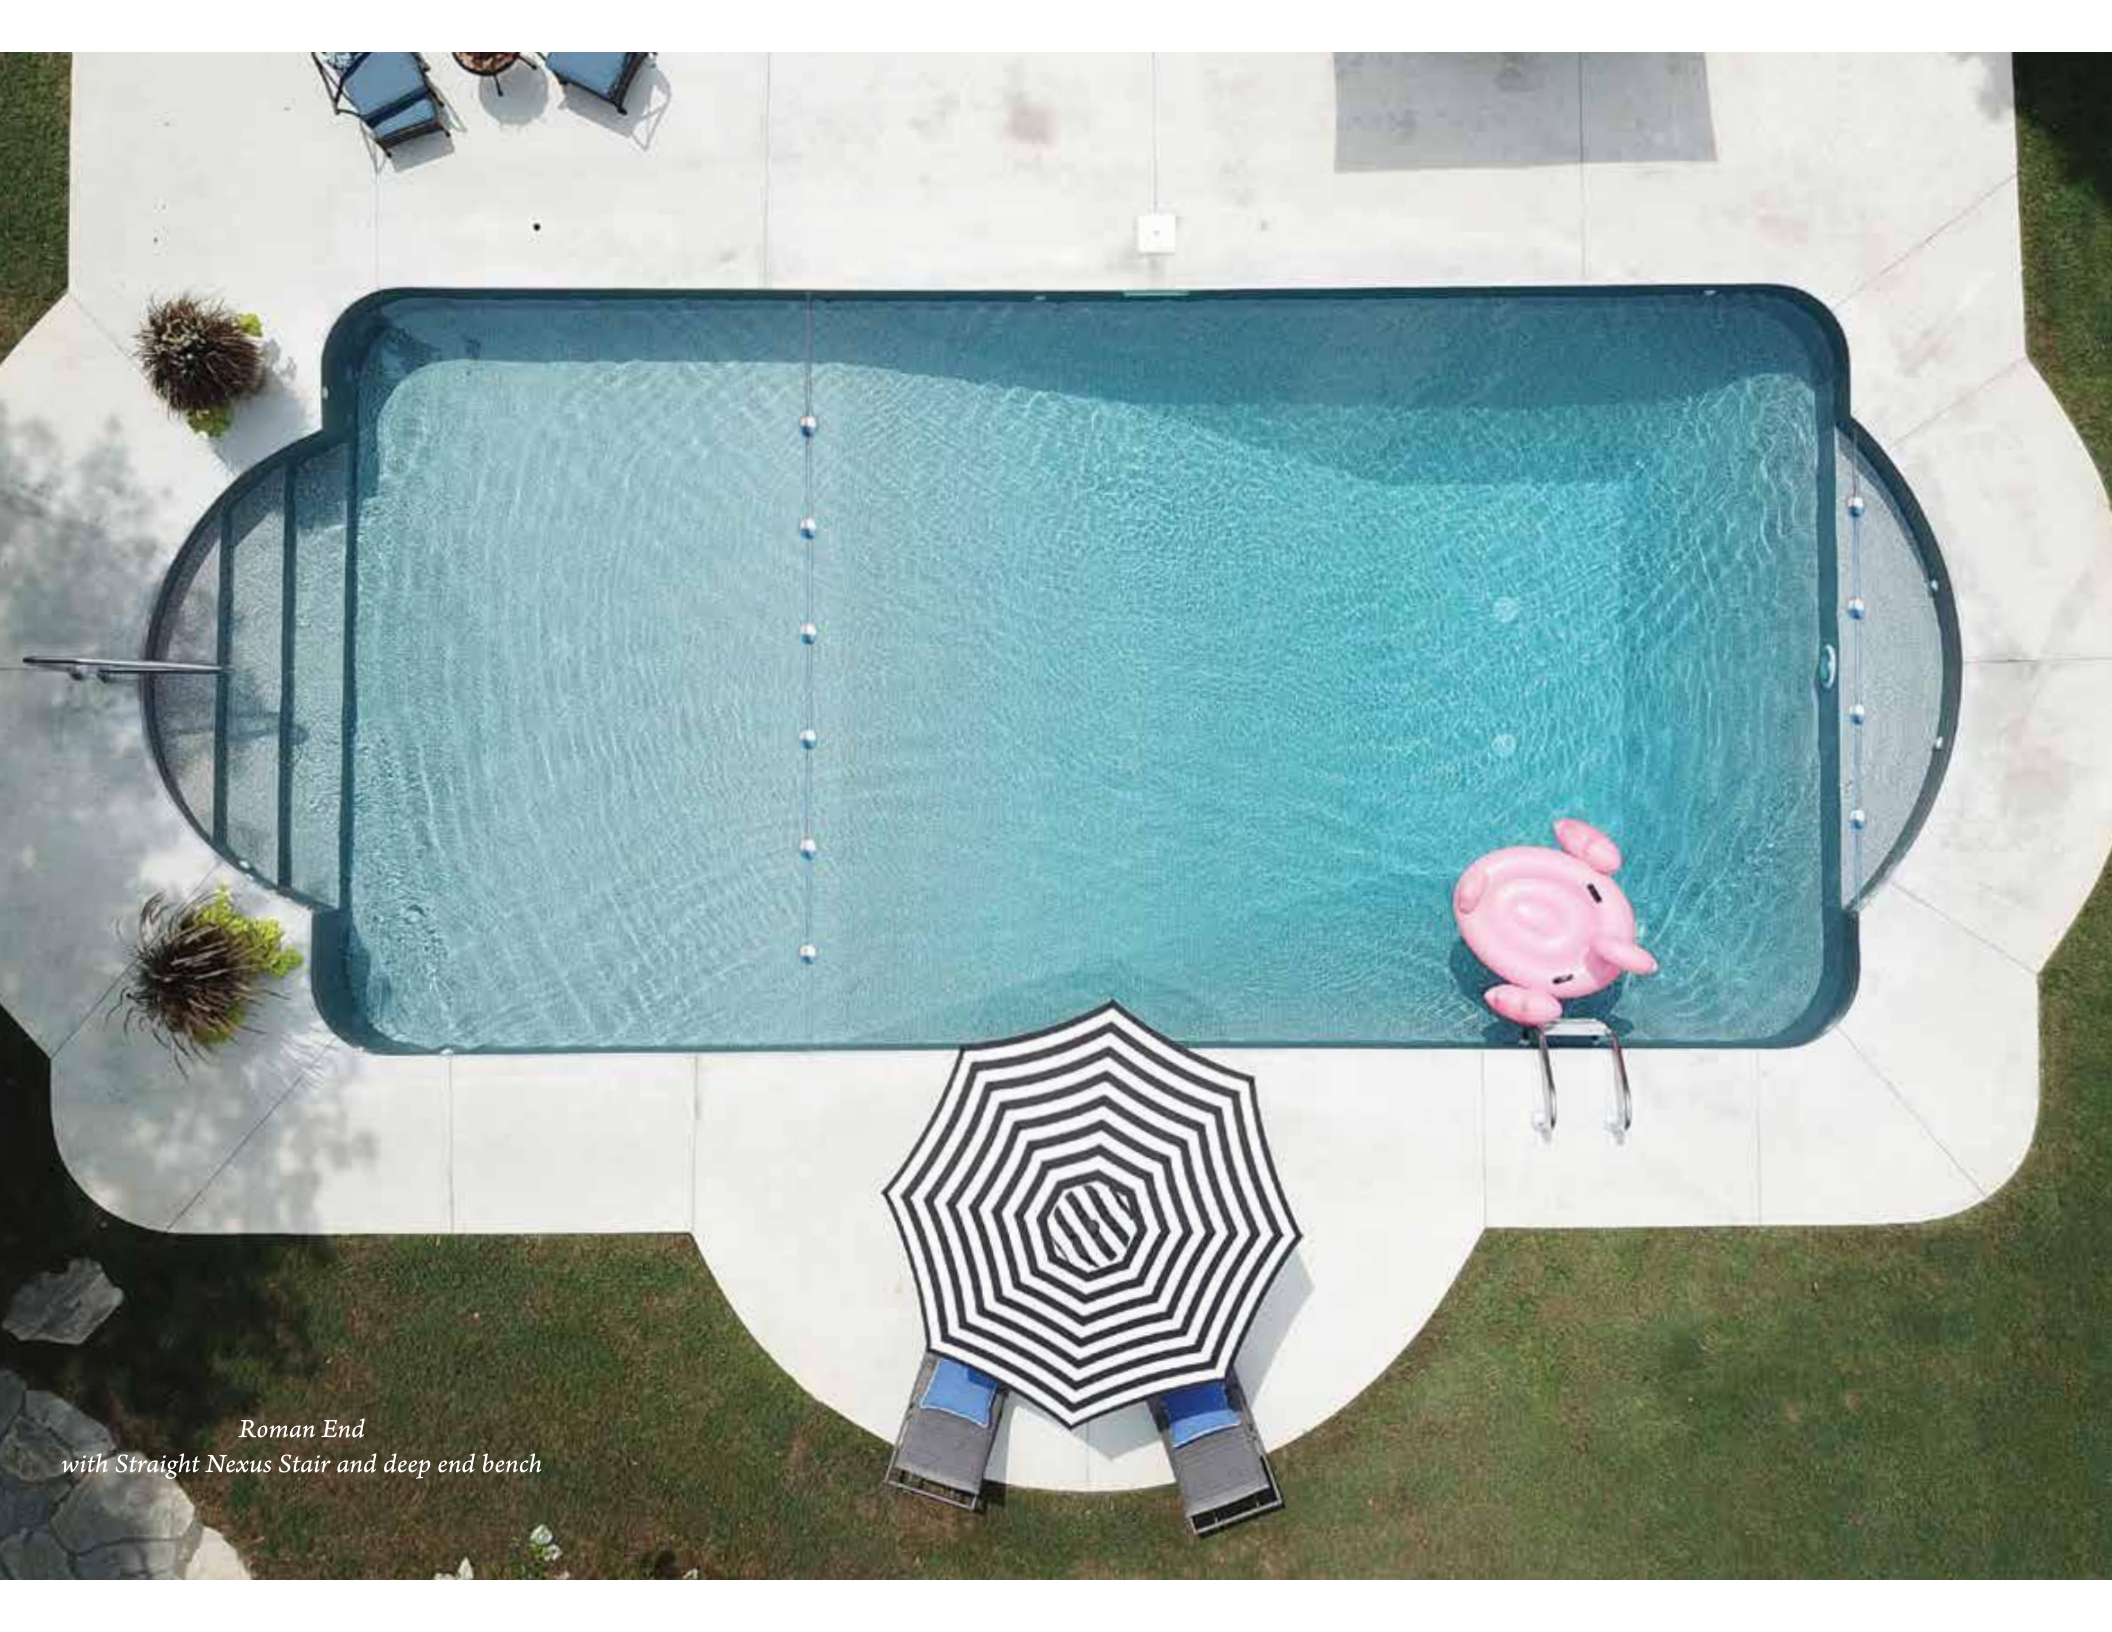

* Diving Boards not allowed

MATRIX
POOL SYSTEMS®

The Shape of Innovation™

Grecian

Grecian Lazy L with Nexus Stair

2ft Radius Rectangle

*2ft Radius Rectangle, True L
with Nexus stair and bench*

Drawing # 13070984

Roman End

*Roman End - Lazy L
with Step-N-Rest, Lazy Lounge,
and Spillover Spa in white*

*Roman End
with Straight Nexus Stair and deep end bench*

Mountain Lake

*Mountain Lake
with Nexus Radius Stair*

*Mountain Lake
with Nexus Full-End Radius Stair with bench,
and Cuddle Cove Bench*