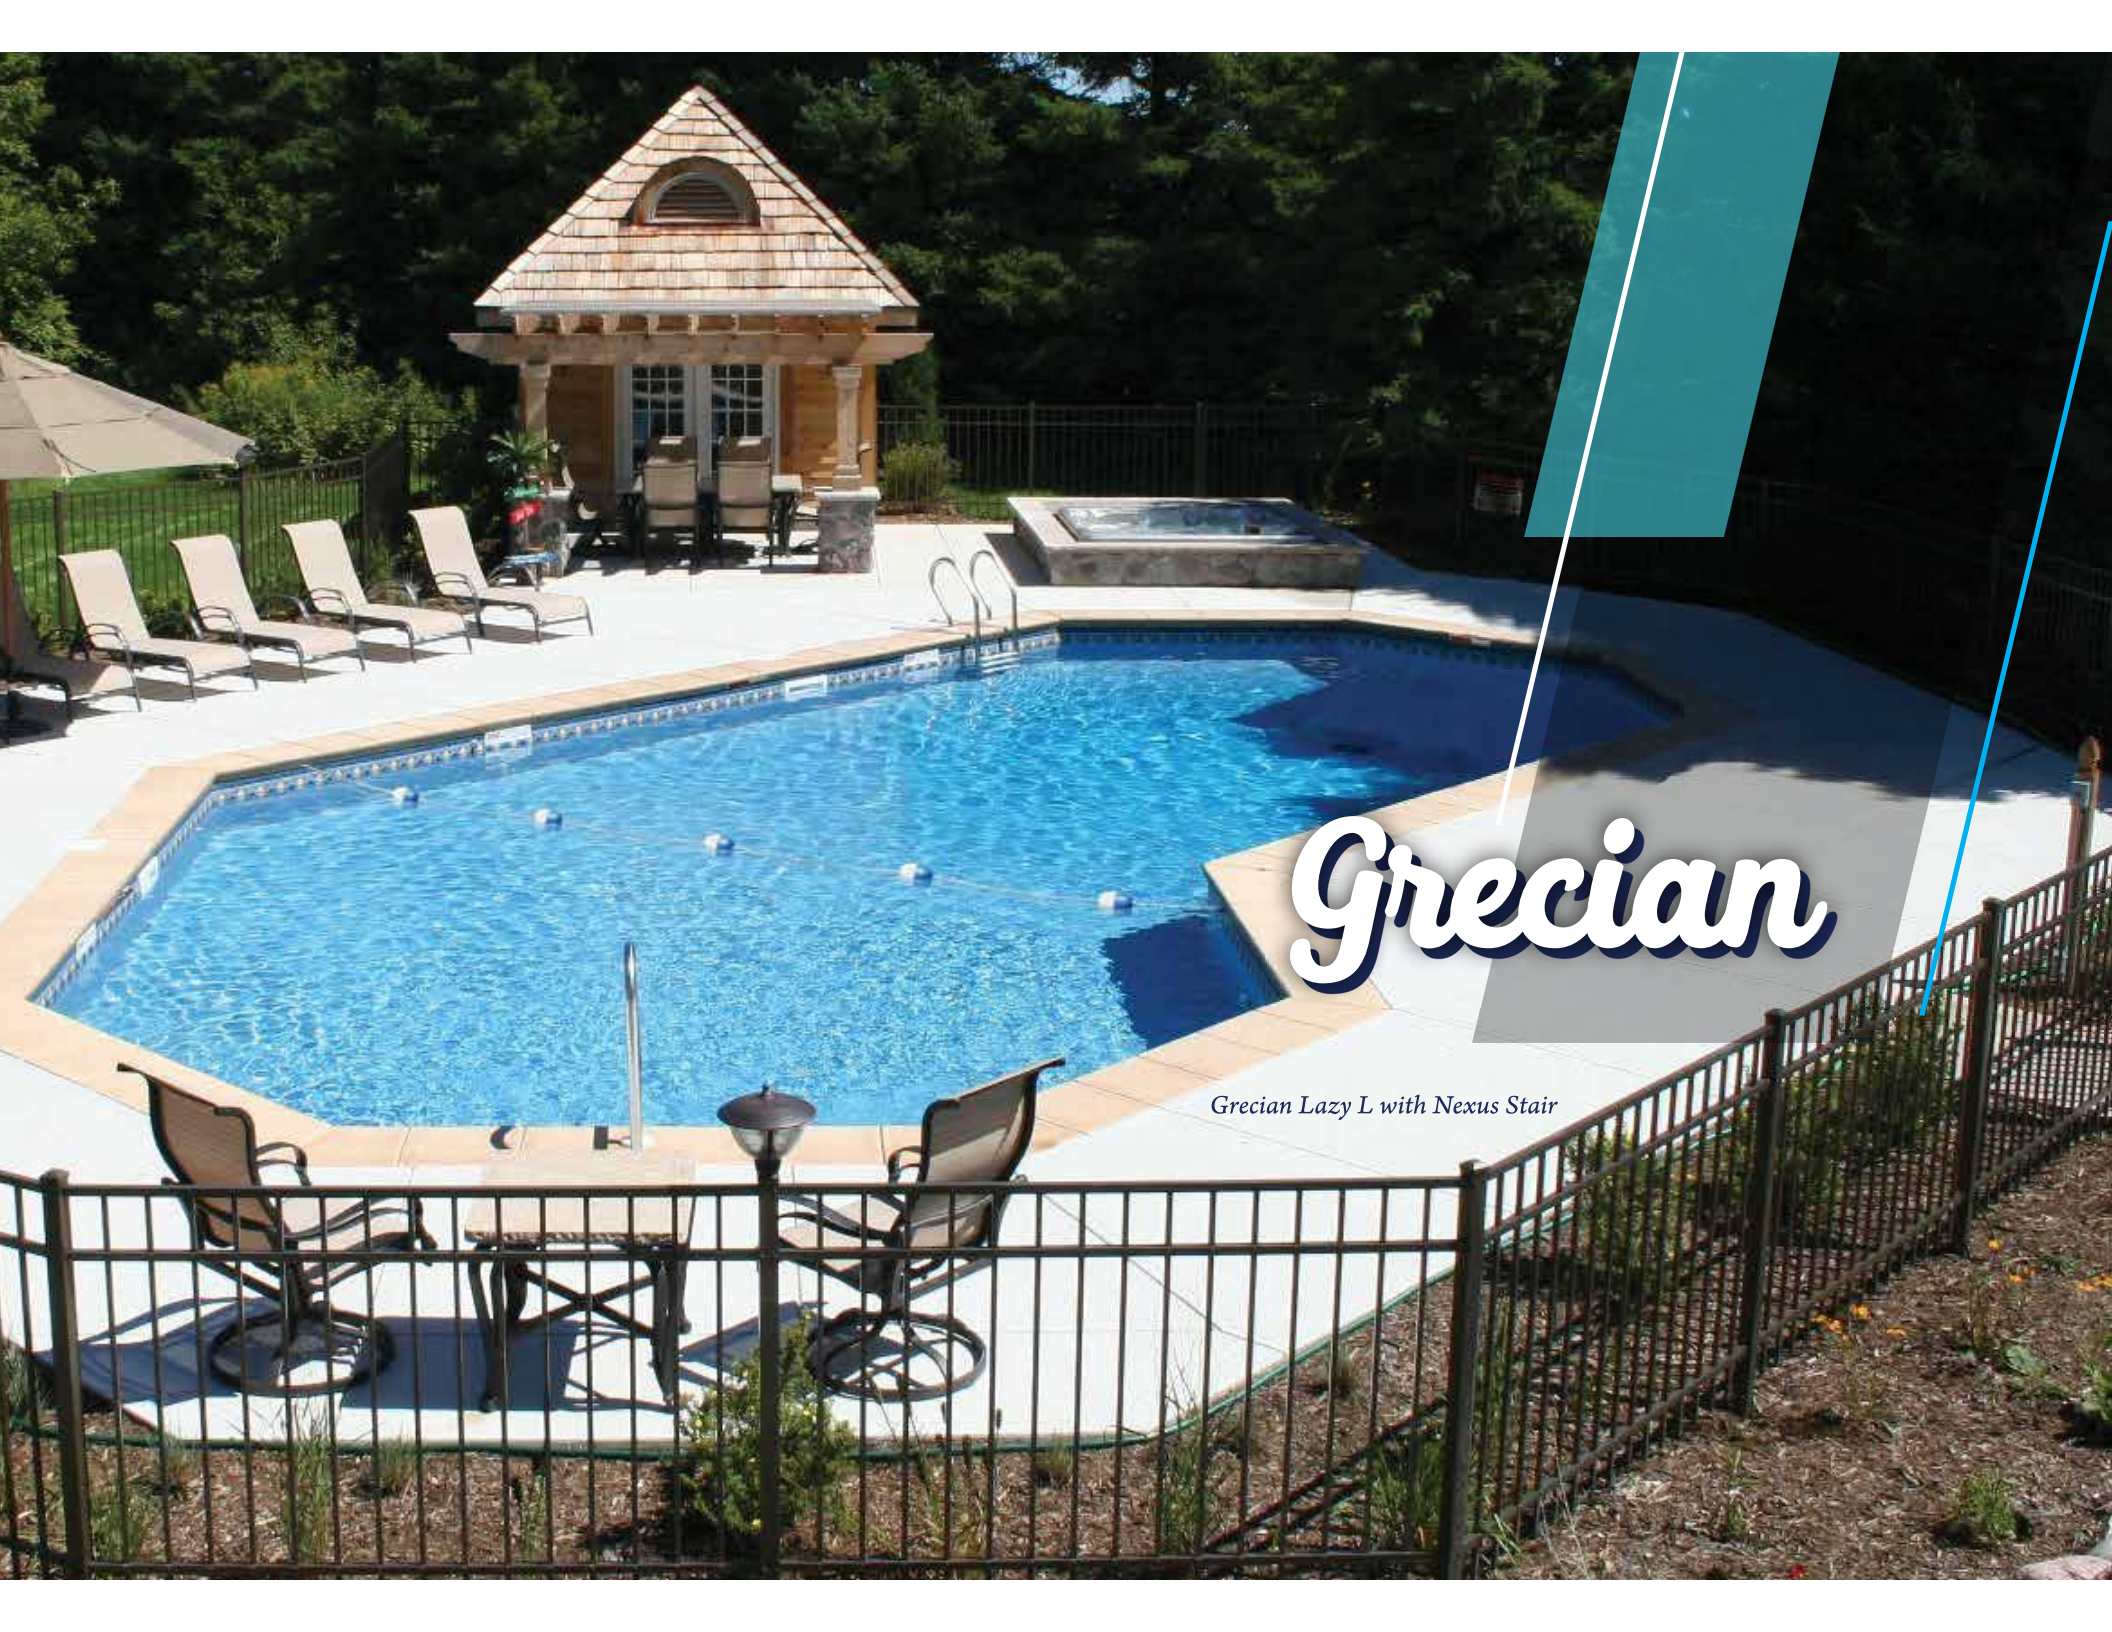

Grecian

Grecian Lazy L with Nexus Stair