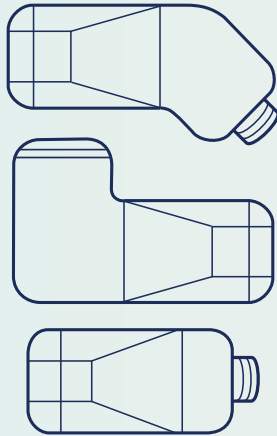

Luxury Comes in ALL SHAPES and SIZES

Because of our unique two-polymer design, your Matrix Pool can take any shape or size. The options are as boundless as your own imagination! Work with your Matrix Certified Builder to create a pool that is uniquely yours, or choose from an already impressive design gallery.

*Lagoon with Natural Stone Liner,
Step-N-Rest, Step-N-Spa, and Spillover Spa in Gray*

**2' RADIUS RECTANGLE,
6" Radius and 90° corner**

- 12 x 24 *
- 14 x 28 *
- 16 x 32
- 16 x 36
- 18 x 36
- 20 x 40
- 16 x 38 x 24 90° True L
- 18 x 38 x 26 90° True L
- 20 x 44 x 30 90° True L
- 16 x 42 Lazy L
- 18 x 43 Lazy L
- 20 x 48 Lazy L

LAGOON

- 16 x 34 x 25 *
- 18 x 38 x 29
- 20 x 42 x 30

4' RADIUS RECTANGLE

- 12 x 24 *
- 14 x 28 *
- 16 x 32
- 16 x 36
- 18 x 36
- 20 x 40
- 16 x 42 x 26 90° True L
- 18 x 42 x 28 90° True L
- 20 x 44 x 30 90° True L
- 16 x 42 Lazy L
- 18 x 44 Lazy L
- 20 x 47 Lazy L