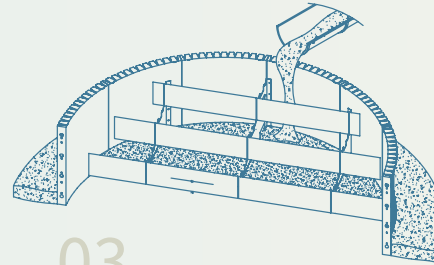

Nexus Built-In Stairs

Our vinyl-covered open-top Polymer Stair System extends the pattern of your pool's interior finish onto your steps, creating an uninterrupted, continual, elegant look. Choose from our models or create your own stair design to match your needs and your style.

01

02

03

04

05

Nexus is a patented feature of Imperial Pools Inc.®. #9,080,338 B2, #8,950,155 B2, Additional Patents Pending.

nexus^{TM}
POLYMER OPEN TOP STAIRS, BENCHES & COVES