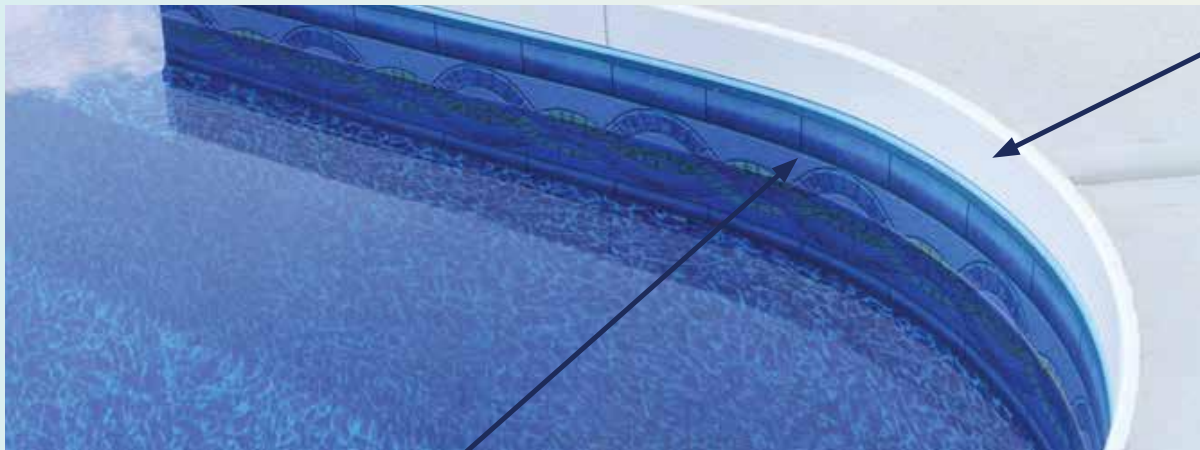

Perfect Seam® Technology

Progressive Coping:

The concrete deck of your pool is locked against the walls using our exclusive Progressive Coping, offering a contoured shape, fewer seams, and a low profile edge.

Interior Pool Finishes™:

Soft to the touch, our interior pool finishes come in a variety of alluring patterns. And as your styles change, so can the designs you choose! With the ease of interior replacement, your pool will always be a reflection of you. (See Matrix Interior Finishes™ Brochure.)