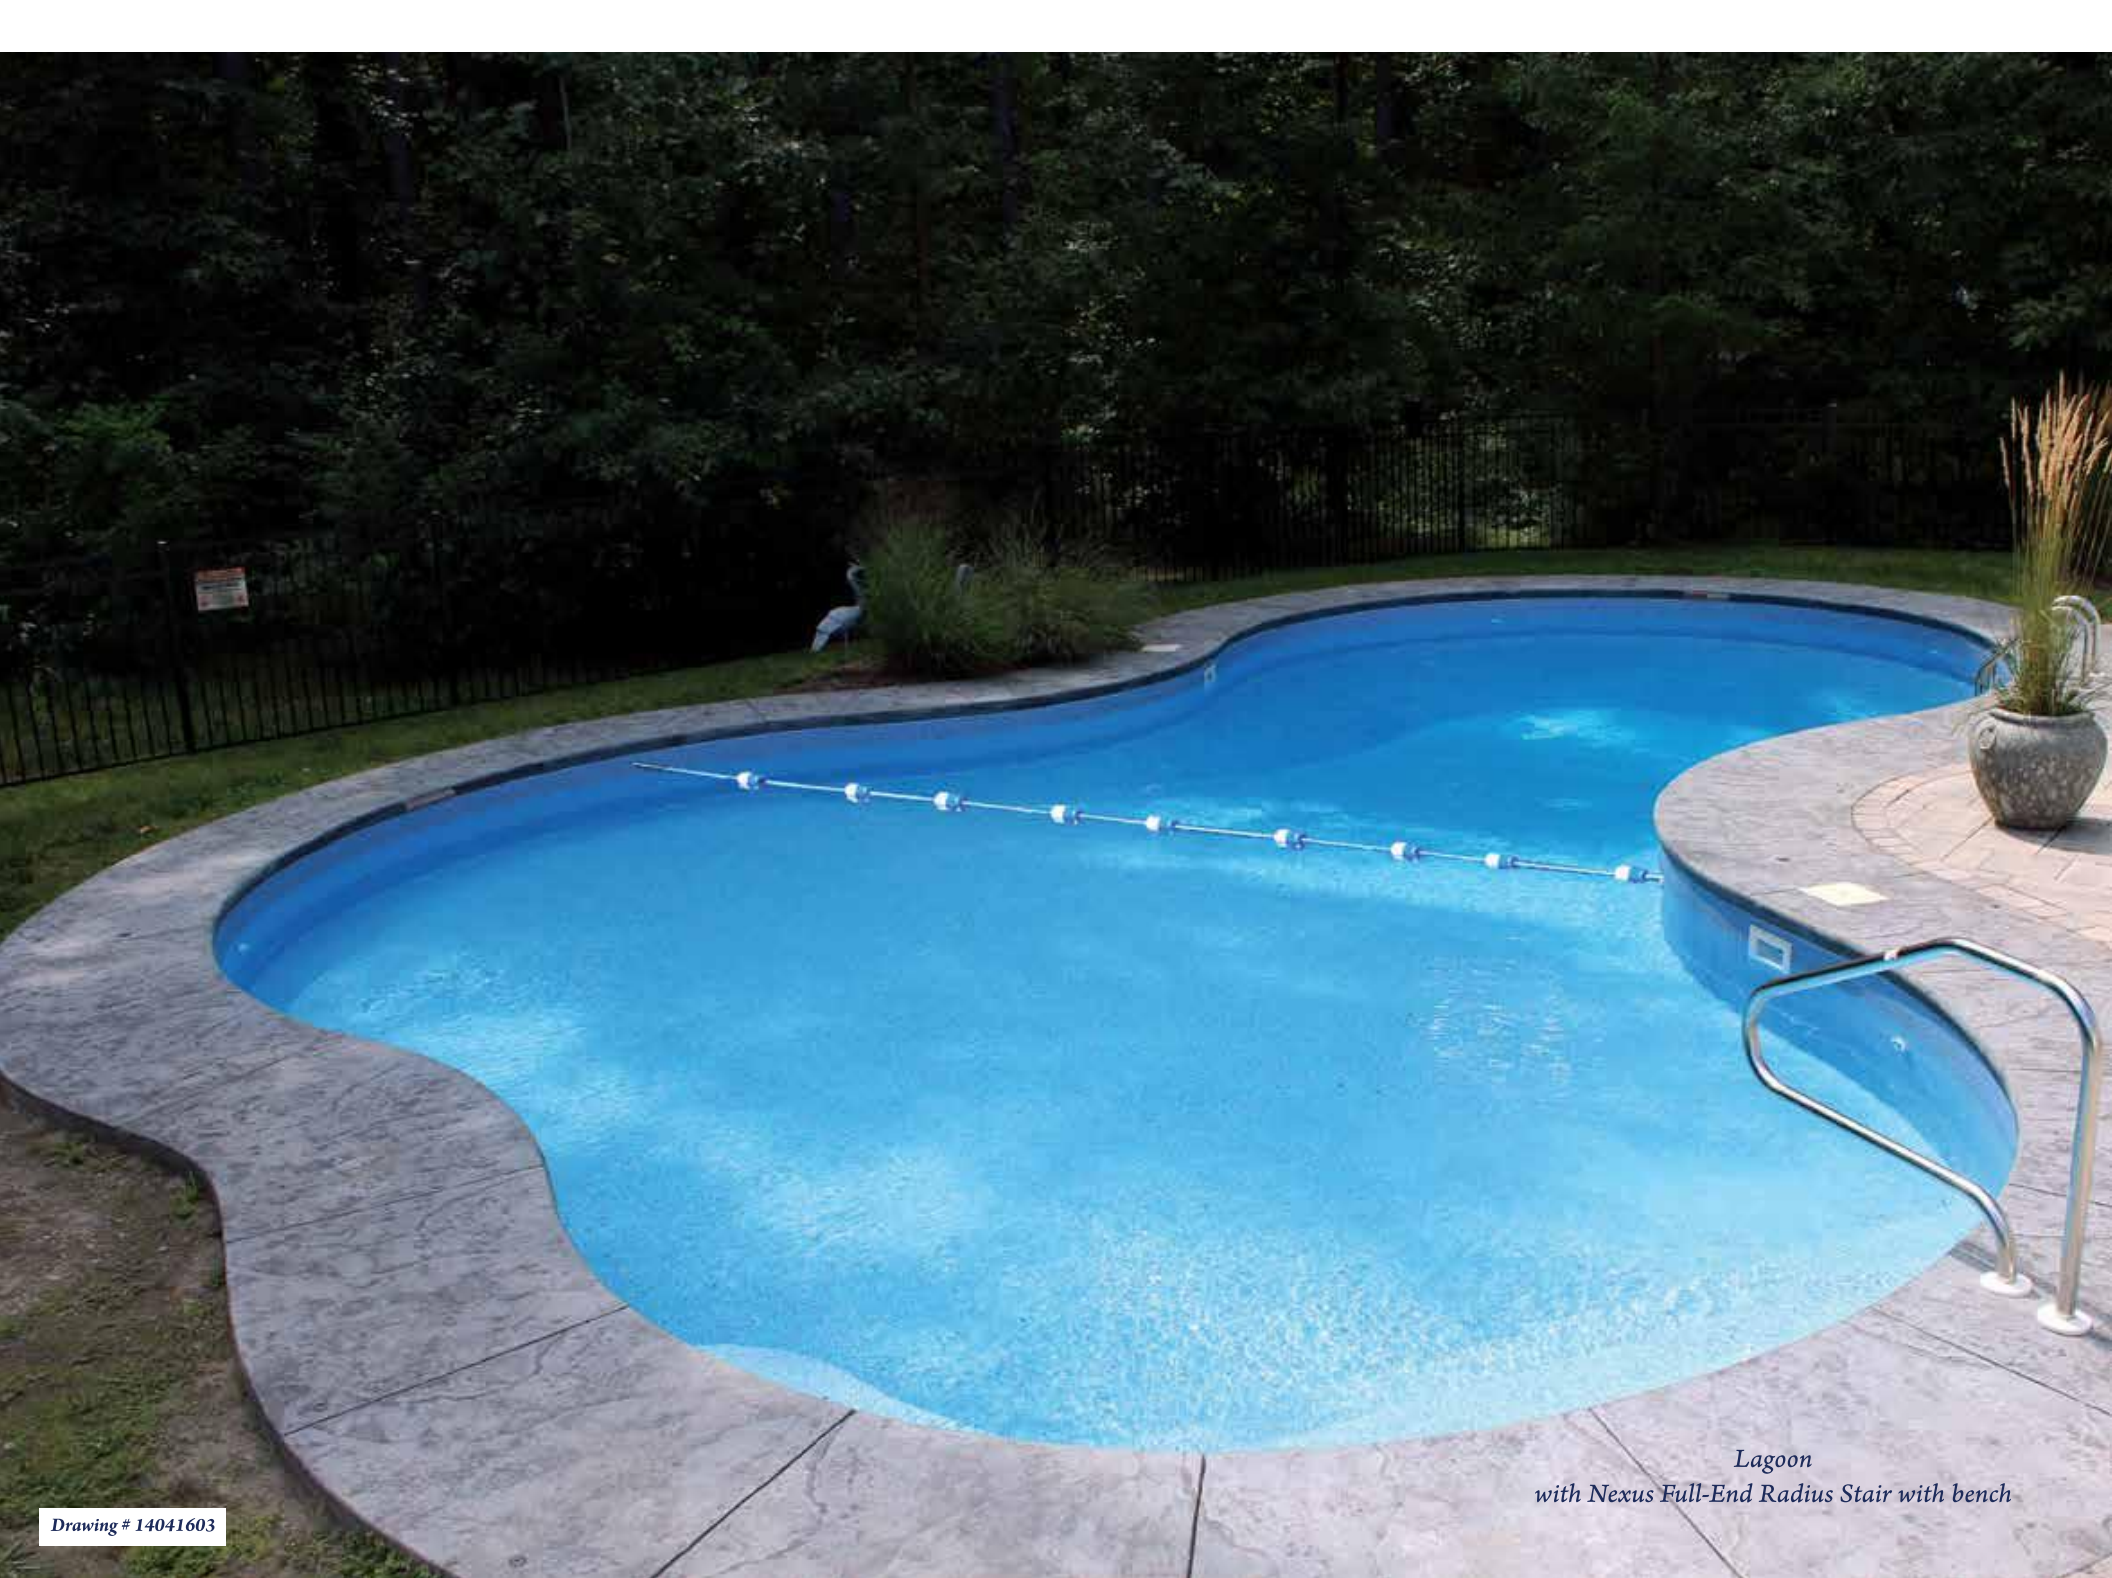

Lagoon
with Nexus Full-End Radius Stair with bench

Drawing # 14041603