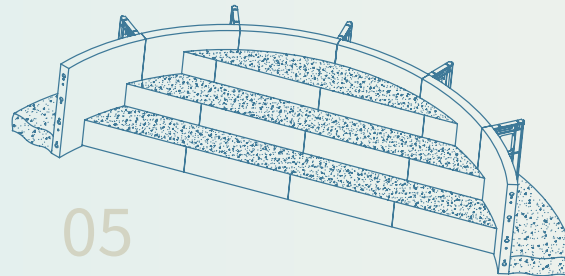

05

Nexus is a patented feature of Imperial Pools Inc.®. #9,080,338 B2, #8,950,155 B2, Additional Patents Pending.

nexus^{TM}
POLYMER OPEN TOP STAIRS, BENCHES & COVES