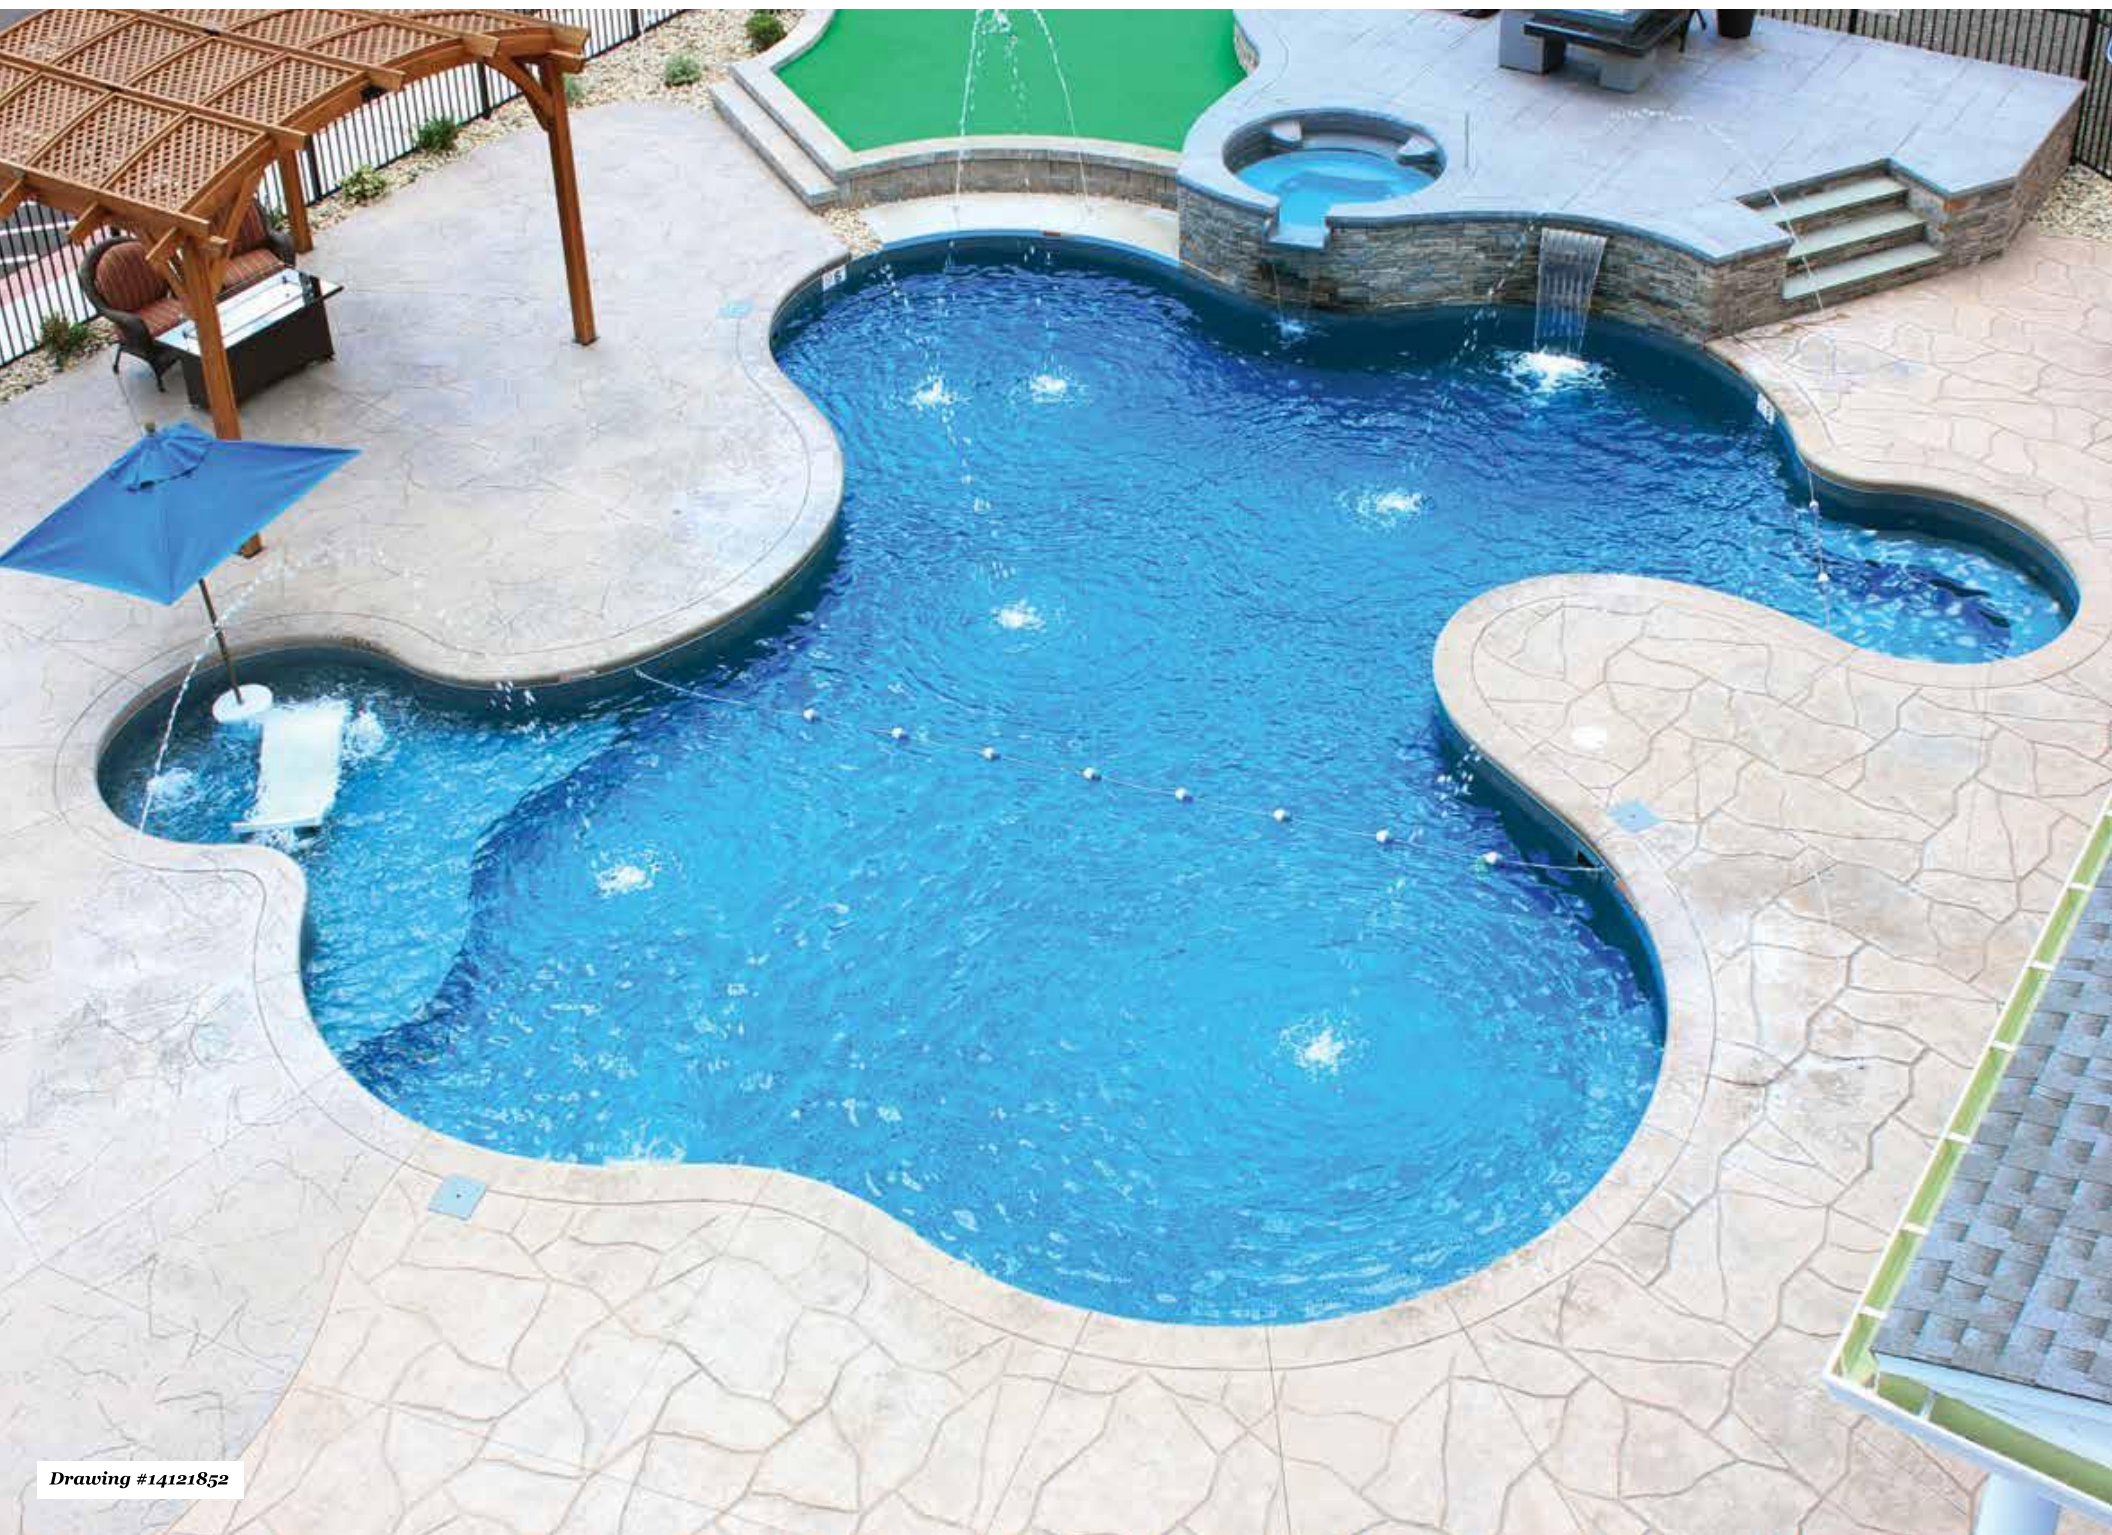

20 ft. x 40 ft.

All available Standard or Reverse.

*Diving boards not allowed.

Jewel

16 ft. x 28 ft.*

16 ft. x 32 ft.

16 ft. x 36 ft.

18 ft. x 38 ft.

Pool shown is 4' deep

Drawing # 16090955

Drawing # 14092955

Drawing #14121852

Drawing # 09042001

Caution: The use of diving or sliding equipment can be hazardous.

Entry Systems

Make your life easier with functional Steel and Nexus built-in stairs, benches, sun decks and coves that make entering and exiting your pool effortless! These entry systems are not only functional, but fun... giving you plenty of places to lounge, rest, play or just hang out. The beauty of these systems is your stairs, benches, sun decks and coves always match your chosen Interior Pool Finish™, giving you a uniform and sophisticated look.