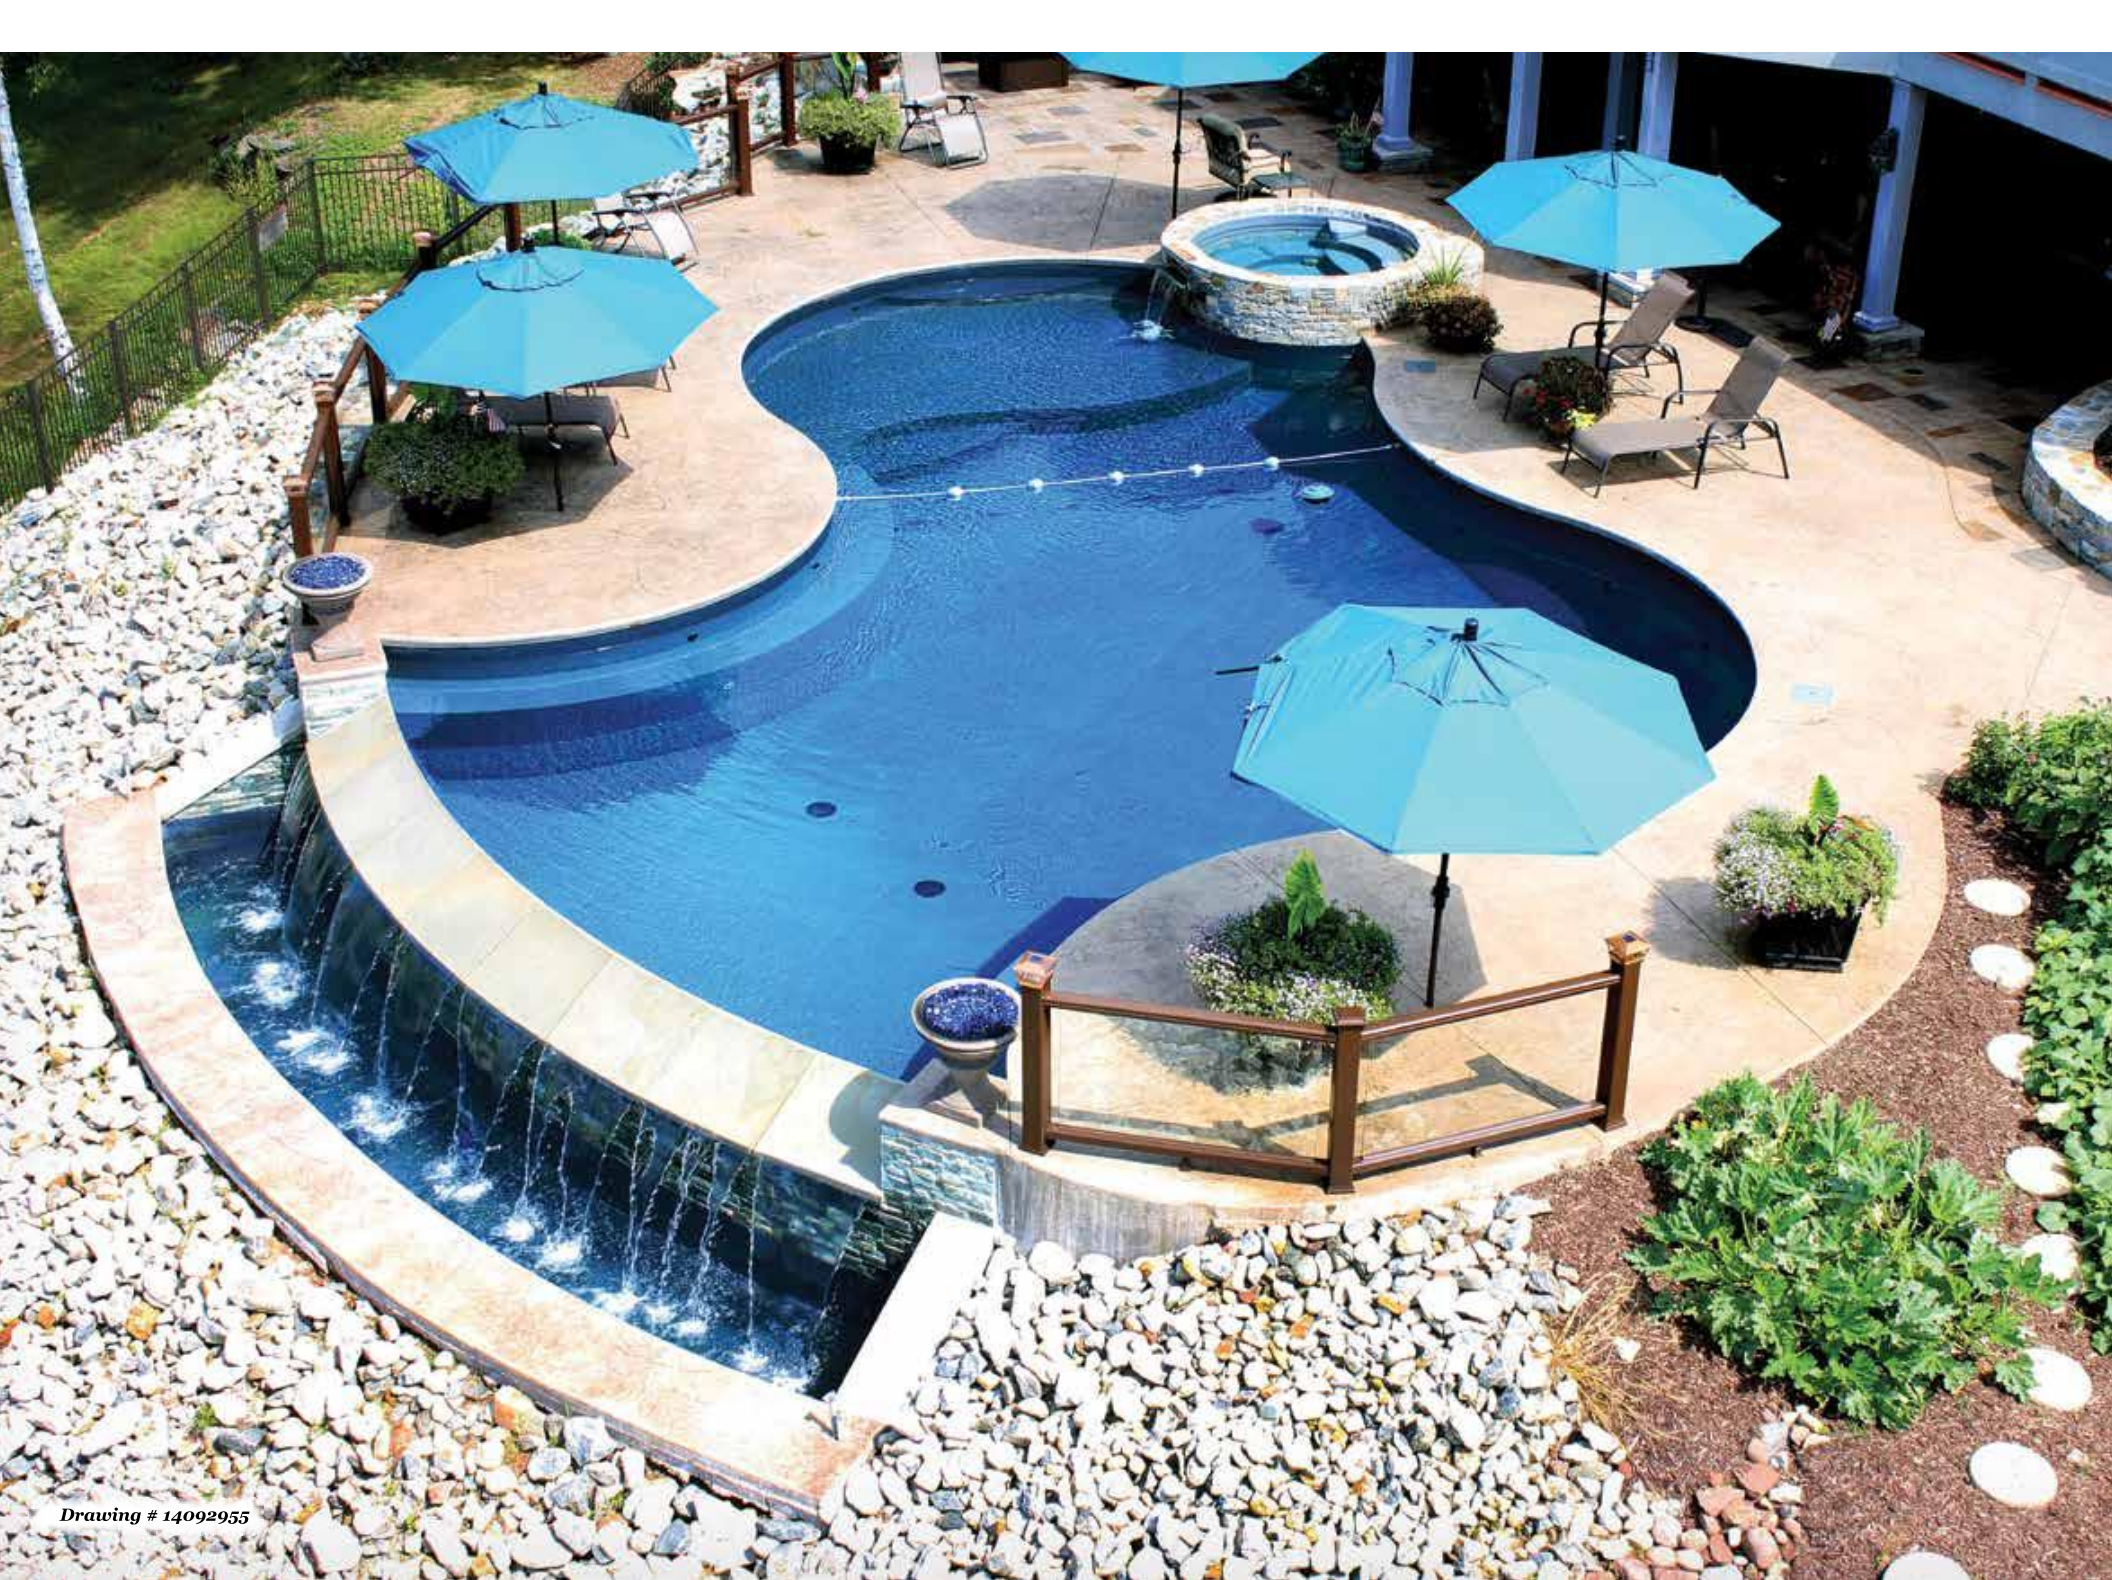

Drawing # 14092955