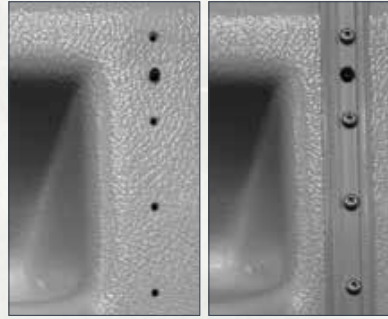

Patented Dowel Alignment System