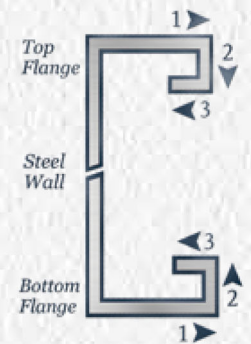

TRIPLE BEND TECHNOLOGY

The top and bottom flanges of Legacy steel panels each measure over a half a foot (7").

THE STRENGTH of Steel

- A Concrete Bonding Beam**
- B Full Flange Stiffener**
Triple Bent for Strength; 2 per 8' panel
- C Deck Support**
Full support for 35" of concrete deck (optional)
- D A-frame Brace**
Adjustable 10 Gauge Steel brace is heavier than industry standards
- E Underground Plumbing**
- F Tread-Loc® Step**
With Patented Support See pg. 37*
- G Steel Panel**
Limited Lifetime Warranty with 7" in total of Triple Bend
- H Progressive Concrete Receptor Coping**
Features fewer seams and a low-profile edge