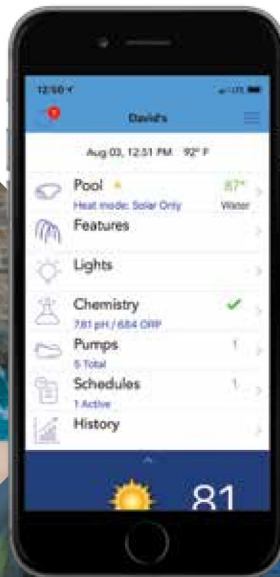

INTELLICENTER®

CONTROL SYSTEM FOR POOL AND SPA

Paradise has never been more portable.

EVERYTHING NEEDED FOR EFFORTLESS POOL AND SPA CONTROL

from up close or around the world.

Wherever you are, the IntelliCenter® Control System for Pool and Spa makes it easier and more intuitive than ever to control your pool. Use your familiar iOS® or Android® mobile devices from anywhere in the world. The IntelliCenter features new color touchscreen interfaces at the equipment pad, as well as via an optional indoor control panel and/or optional wireless poolside remote. Its razor-sharp screen clarity and step-by-step instructions make operation a cinch.

COLOR TOUCHSCREEN INTERFACE

Scheduling and operation are easy with the color touchscreen interface. It displays intuitive instructions in beautifully clear text and rich colors.

EASY REMOTE CONTROL OR REMOTE ACCESS