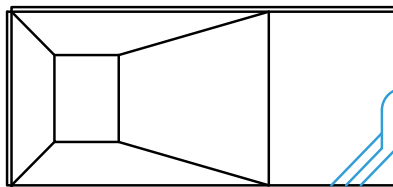

8' x 2' Radius Exterior

2' Radius Full End 10' - 20'

2' Radius Full End

2' Radius Full End Stair With Variable Length Sundeck

SIZE	SHAPE	FULL STEEL CLOSED TOP	NEXUS STEEL OPEN TOP
8' x 2'R	Straight	N/A	04SPCL3575B
10' x 2'R	Straight	N/A	04SPCL6708B
12' x 2'R	Straight	N/A	04SPCL12988B
14' x 2'R	Straight	N/A	04SPCL12991B
16' x 2'R	Straight	N/A	04SPCL12992B
18' x 2'R	Straight	N/A	04SPCL12993B
20' x 2'R	Straight	N/A	04SPCL12994B

2' Radius Full End Interior Stair with Variable Length Sundeck

Straight

Straight Inside Corner Stairs With Bench

SIZE	SHAPE	BENCH DIRECTION	FULL STEEL CLOSED TOP	NEXUS STEEL OPEN TOP
6"R/90° ICS	Straight	LT	7435B	3788B
6"R/90° ICS	Straight	RT	7436B	4878B
6"R/90° ICS	Straight	LT & RT	7442B	6113B
2'R ICS	Straight	LT	2856B	7447B
2'R ICS	Straight	RT	1433B	7471B
2'R ICS	Straight	LT & RT	7470B	5471B

6"R/90° Straight Inside Corner Stair with Bench Left

6"R/90° Straight Inside Corner Stair with Bench Right

Straight Inside Corner Stair with Bench Left & Right

2'R Straight Inside Corner Stair with Bench Left

2'R Straight Inside Corner Stair with Bench Right

2'R Straight Inside Corner Stair with Bench Left & Right

Straight Inside Corner Stairs With Full End Bench

SIZE	SHAPE	BENCH DIRECTION	FULL STEEL CLOSED TOP	NEXUS STEEL OPEN TOP
6"/90° x 12' ICS	Straight	LT	7472B	7482B
6"/90° x 12' ICS	Straight	RT	7473B	7483B
6"/90° x 14' ICS	Straight	LT	7474B	7484B
6"/90° x 14' ICS	Straight	RT	7475B	7485B
6"/90° x 16' ICS	Straight	LT	7476B	7486B
6"/90° x 16' ICS	Straight	RT	7477B	7487B
6"/90° x 18' ICS	Straight	LT	7478B	7488B
6"/90° x 18' ICS	Straight	RT	7479B	7489B
6"/90° x 20' ICS	Straight	LT	7480B	7490B
6"/90° x 20' ICS	Straight	RT	7481B	7491B