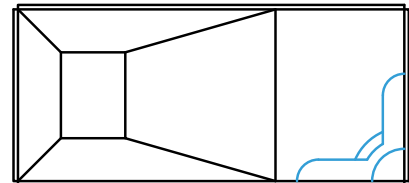

6”R/90° Corner Wedding Cake Stair w/ Bench Left & Right