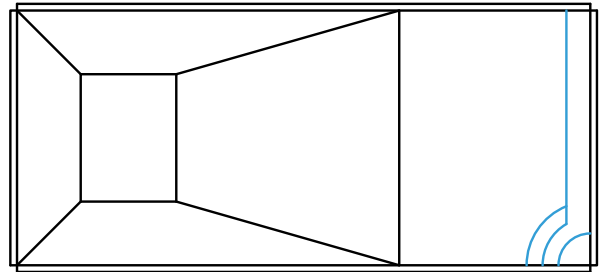

2’ Radius Corner Wedding Cake Stair with Bench Right

2’ Radius Corner Wedding Cake Stair with Bench Left & Right

Wedding Cake Inside Corner Stairs With Full End Bench

SIZE	SHAPE	BENCH DIRECTION	FULL STEEL CLOSED TOP	NEXUS STEEL OPEN TOP
6"R/90° x 12' ICS	Wedding Cake	LT	7381B	7391B
6"R/90° x 12' ICS	Wedding Cake	RT	7382B	7392B
6"R/90° x 14' ICS	Wedding Cake	LT	7383B	7393B
6"R/90° x 14' ICS	Wedding Cake	RT	7384B	7394B
6"R/90° x 16' ICS	Wedding Cake	LT	7385B	7395B
6"R/90° x 16' ICS	Wedding Cake	RT	7386B	7396B
6"R/90° x 18' ICS	Wedding Cake	LT	7387B	7397B
6"R/90° x 18' ICS	Wedding Cake	RT	7388B	7398B
6"R/90° x 20' ICS	Wedding Cake	LT	7389B	7399B
6"R/90° x 20' ICS	Wedding Cake	RT	7390B	7400B

**90° Wedding Cake Stair
with Full End Bench Left**

**90° Wedding Cake Stair
with Full End Bench Right**

NOTE: Items above may not be available for immediate delivery. Always contact your local branch or Imperial Corporate Services for availability.