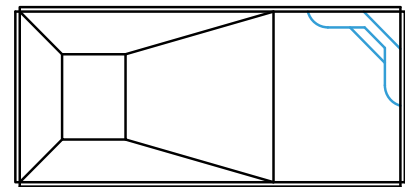

8' x 2' Radius Exterior

2' Radius Full End 10' - 20'

2' Radius Full End

2' Radius Full End Stair With Variable Length Sundeck

SIZE	SHAPE	FULL STEEL CLOSED TOP	NEXUS STEEL OPEN TOP
8' x 2'R	Straight	N/A	04SPCL3575B
10' x 2'R	Straight	N/A	04SPCL6708B
12' x 2'R	Straight	N/A	04SPCL12988B
14' x 2'R	Straight	N/A	04SPCL12991B
16' x 2'R	Straight	N/A	04SPCL12992B
18' x 2'R	Straight	N/A	04SPCL12993B
20' x 2'R	Straight	N/A	04SPCL12994B

2' Radius Full End Interior Stair with Variable Length Sundeck

Straight

Straight Inside Corner Stairs With Bench

SIZE	SHAPE	BENCH DIRECTION	FULL STEEL CLOSED TOP	NEXUS STEEL OPEN TOP
6"R/90° ICS	Straight	LT	7435B	3788B
6"R/90° ICS	Straight	RT	7436B	4878B
6"R/90° ICS	Straight	LT & RT	7442B	6113B
2'R ICS	Straight	LT	2856B	7447B
2'R ICS	Straight	RT	1433B	7471B
2'R ICS	Straight	LT & RT	7470B	5471B

6"R/90° Straight Inside Corner Stair with Bench Left

6"R/90° Straight Inside Corner Stair with Bench Right

Straight Inside Corner Stair with Bench Left & Right

2'R Straight Inside Corner Stair with Bench Left

2'R Straight Inside Corner Stair with Bench Right

2'R Straight Inside Corner Stair with Bench Left & Right

Straight Inside Corner Stairs With Full End Bench

SIZE	SHAPE	BENCH DIRECTION	FULL STEEL CLOSED TOP	NEXUS STEEL OPEN TOP
6"/90° x 12' ICS	Straight	LT	7472B	7482B
6"/90° x 12' ICS	Straight	RT	7473B	7483B
6"/90° x 14' ICS	Straight	LT	7474B	7484B
6"/90° x 14' ICS	Straight	RT	7475B	7485B
6"/90° x 16' ICS	Straight	LT	7476B	7486B
6"/90° x 16' ICS	Straight	RT	7477B	7487B
6"/90° x 18' ICS	Straight	LT	7478B	7488B
6"/90° x 18' ICS	Straight	RT	7479B	7489B
6"/90° x 20' ICS	Straight	LT	7480B	7490B
6"/90° x 20' ICS	Straight	RT	7481B	7491B