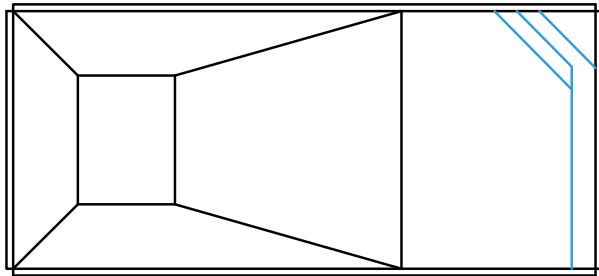

6"R/90° Straight Inside Corner Stair with Bench Left

6"R/90° Straight Inside Corner Stair with Bench Right

Straight Inside Corner Stair with Bench Left & Right

2'R Straight Inside Corner Stair with Bench Left

2'R Straight Inside Corner Stair with Bench Right

2'R Straight Inside Corner Stair with Bench Left & Right

Straight Inside Corner Stairs With Full End Bench

SIZE	SHAPE	BENCH DIRECTION	FULL STEEL CLOSED TOP	NEXUS STEEL OPEN TOP
6"/90° x 12' ICS	Straight	LT	7472B	7482B
6"/90° x 12' ICS	Straight	RT	7473B	7483B
6"/90° x 14' ICS	Straight	LT	7474B	7484B
6"/90° x 14' ICS	Straight	RT	7475B	7485B
6"/90° x 16' ICS	Straight	LT	7476B	7486B
6"/90° x 16' ICS	Straight	RT	7477B	7487B
6"/90° x 18' ICS	Straight	LT	7478B	7488B
6"/90° x 18' ICS	Straight	RT	7479B	7489B
6"/90° x 20' ICS	Straight	LT	7480B	7490B
6"/90° x 20' ICS	Straight	RT	7481B	7491B

**6"R/90° Straight Corner Stair
with Full End Bench Left**

**6"R/90° Straight Corner Stair
with Full End Bench Right**

NOTE: Items above may not be available for immediate delivery. Always contact your local branch or Imperial Corporate Services for availability.