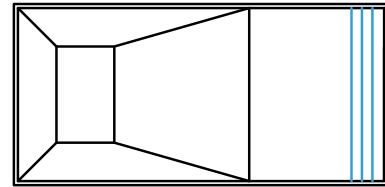

nexusTM
STEEL OPEN TOP STAIRS, BENCHES & COVES

Straight

6"R/90° Straight Stairs

SIZE	SHAPE	FULL STEEL CLOSED TOP	NEXUS STEEL OPEN TOP
6"R/90° x 4'	Straight	04150B	04150BNS
6"R/90° x 6'	Straight	04151B	04151BNS
6"R/90° x 8'	Straight	04188B	04188BNS
6"R/90° x 10'	Straight	04515B	04515BNS
6"R/90° x 12'	Straight	04516B	04516BNS
6"R/90° x 14'	Straight	04514B	04514BNS
6"R/90° x 16'	Straight	04518B	04518BNS
6"R/90° x 18'	Straight	04520B	04520BNS
6"R/90° x 20'	Straight	04522B	04522BNS

Exterior Straight 4' / 6' / 8'

Interior Full End 10' - 20'

6"R/90° Full End Stair With Variable Length Sundeck

SIZE	SHAPE	FULL STEEL CLOSED TOP	NEXUS STEEL OPEN TOP
8' x 6"R/90°	Straight	N/A	04SPCL12972B
10' x 6"R/90°	Straight	N/A	04SPCL12973B
12' x 6"R/90°	Straight	N/A	04SPCL12986B
14' x 6"R/90°	Straight	N/A	04SPCL12987B
16' x 6"R/90°	Straight	N/A	04SPCL12744B
18' x 6"R/90°	Straight	N/A	04SPCL12745B
20' x 6"R/90°	Straight	N/A	04SPCL12746B