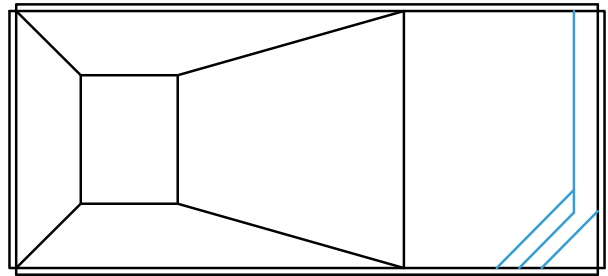

6"R/90° Straight Inside Corner Stair with Bench Left

6"R/90° Straight Inside Corner Stair with Bench Right

Straight Inside Corner Stair with Bench Left & Right

2'R Straight Inside Corner Stair with Bench Left

2'R Straight Inside Corner Stair with Bench Right

2'R Straight Inside Corner Stair with Bench Left & Right

Straight Inside Corner Stairs With Full End Bench

SIZE	SHAPE	BENCH DIRECTION	FULL STEEL CLOSED TOP	NEXUS STEEL OPEN TOP
6"/90° x 12' ICS	Straight	LT	7472B	7482B
6"/90° x 12' ICS	Straight	RT	7473B	7483B
6"/90° x 14' ICS	Straight	LT	7474B	7484B
6"/90° x 14' ICS	Straight	RT	7475B	7485B
6"/90° x 16' ICS	Straight	LT	7476B	7486B
6"/90° x 16' ICS	Straight	RT	7477B	7487B
6"/90° x 18' ICS	Straight	LT	7478B	7488B
6"/90° x 18' ICS	Straight	RT	7479B	7489B
6"/90° x 20' ICS	Straight	LT	7480B	7490B
6"/90° x 20' ICS	Straight	RT	7481B	7491B

**6"R/90° Straight Corner Stair
with Full End Bench Left**

**6"R/90° Straight Corner Stair
with Full End Bench Right**

NOTE: Items above may not be available for immediate delivery. Always contact your local branch or Imperial Corporate Services for availability.