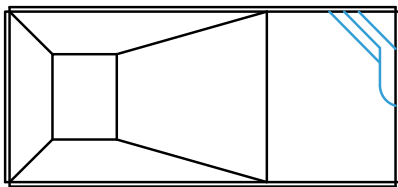

Exterior Straight 4' / 6' / 8'

Interior Full End 10' - 20'

6"R/90° Full End Stair With Variable Length Sundeck

SIZE	SHAPE	FULL STEEL CLOSED TOP	NEXUS STEEL OPEN TOP
8' x 6"R/90°	Straight	N/A	04SPCL12972B
10' x 6"R/90°	Straight	N/A	04SPCL12973B
12' x 6"R/90°	Straight	N/A	04SPCL12986B
14' x 6"R/90°	Straight	N/A	04SPCL12987B
16' x 6"R/90°	Straight	N/A	04SPCL12744B
18' x 6"R/90°	Straight	N/A	04SPCL12745B
20' x 6"R/90°	Straight	N/A	04SPCL12746B

6"R/90° Full End Stair with Variable Length Sundeck Top Tread or 2nd Tread

Straight

2' Radius Interior and Exterior Full End Stairs

SIZE	SHAPE	FULL STEEL CLOSED TOP	NEXUS STEEL OPEN TOP
8' x 2'R	Straight	0036B	04SPCL3575B
10' x 2'R	Straight	0141B	04SPCL6708B
12' x 2'R	Straight	0159B	04SPCL12988B
14' x 2'R	Straight	7347B	04SPCL12991B
16' x 2'R	Straight	7348B	04SPCL12992B
18' x 2'R	Straight	7349B	04SPCL12993B
20' x 2'R	Straight	7350B	04SPCL12994B

8' x 2' Radius Exterior

2' Radius Full End 10' - 20'

2' Radius Full End

2' Radius Full End Stair With Variable Length Sundeck

SIZE	SHAPE	FULL STEEL CLOSED TOP	NEXUS STEEL OPEN TOP
8' x 2'R	Straight	N/A	04SPCL3575B
10' x 2'R	Straight	N/A	04SPCL6708B
12' x 2'R	Straight	N/A	04SPCL12988B
14' x 2'R	Straight	N/A	04SPCL12991B
16' x 2'R	Straight	N/A	04SPCL12992B
18' x 2'R	Straight	N/A	04SPCL12993B
20' x 2'R	Straight	N/A	04SPCL12994B

2' Radius Full End Interior Stair with Variable Length Sundeck

Straight

Straight Inside Corner Stairs With Bench

SIZE	SHAPE	BENCH DIRECTION	FULL STEEL CLOSED TOP	NEXUS STEEL OPEN TOP
6"R/90° ICS	Straight	LT	7435B	3788B
6"R/90° ICS	Straight	RT	7436B	4878B
6"R/90° ICS	Straight	LT & RT	7442B	6113B
2'R ICS	Straight	LT	2856B	7447B
2'R ICS	Straight	RT	1433B	7471B
2'R ICS	Straight	LT & RT	7470B	5471B