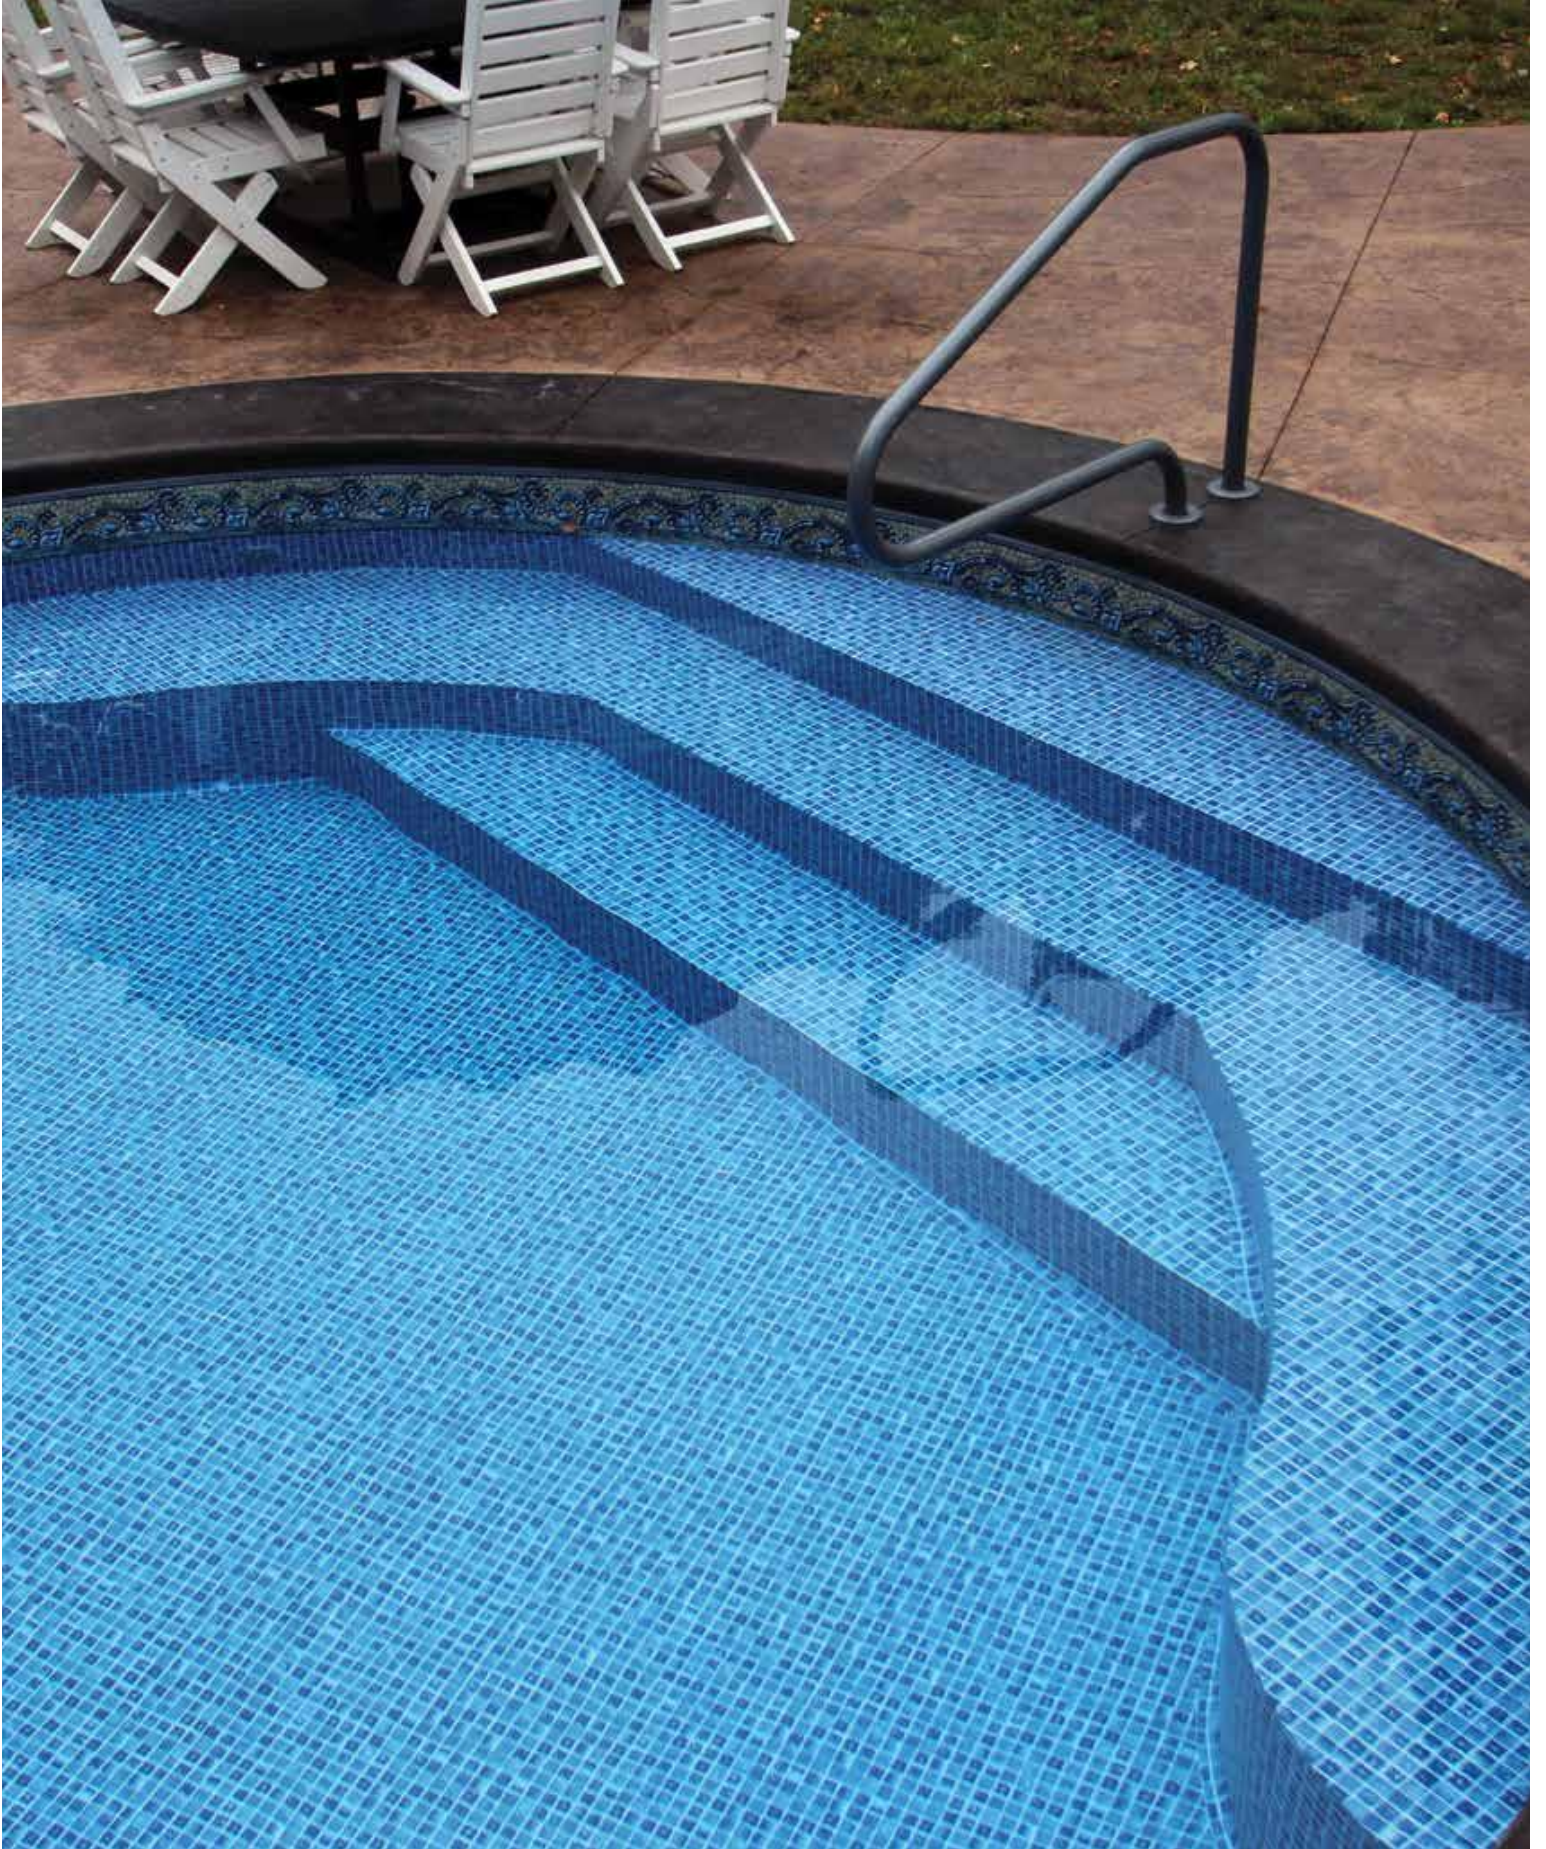

**Inside Straight Stair
with Bench Left**

**Inside Straight Stair
with Bench Right**

**Inside Radius Stair
with Bench Left & Right**

Wedding Cake

Wedding Cake Stairs For Radius Wall

SIZE	SHAPE	FULL STEEL CLOSED TOP	NEXUS STEEL OPEN TOP
6'R	Wedding Cake	7495B	7596B
7'R	Wedding Cake	0742B	4403B
8'R	Wedding Cake	0020B	7496B
9'R	Wedding Cake	0127B	4350B
10'R	Wedding Cake	0039B	4206B