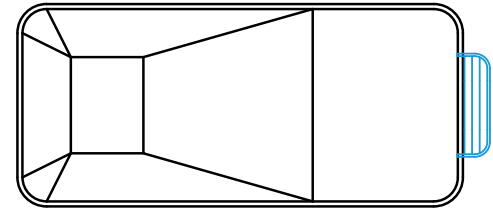

nexusTM
STEEL OPEN TOP STAIRS, BENCHES & COVES

Straight

6"R/90° Straight Stairs

SIZE	SHAPE	FULL STEEL CLOSED TOP	NEXUS STEEL OPEN TOP
6"R/90° x 4'	Straight	04150B	04150BNS
6"R/90° x 6'	Straight	04151B	04151BNS
6"R/90° x 8'	Straight	04188B	04188BNS
6"R/90° x 10'	Straight	04515B	04515BNS
6"R/90° x 12'	Straight	04516B	04516BNS
6"R/90° x 14'	Straight	04514B	04514BNS
6"R/90° x 16'	Straight	04518B	04518BNS
6"R/90° x 18'	Straight	04520B	04520BNS
6"R/90° x 20'	Straight	04522B	04522BNS

Exterior Straight 4' / 6' / 8'

Interior Full End 10' - 20'

6"R/90° Full End Stair With Variable Length Sundeck

SIZE	SHAPE	FULL STEEL CLOSED TOP	NEXUS STEEL OPEN TOP
8' x 6"R/90°	Straight	N/A	04SPCL12972B
10' x 6"R/90°	Straight	N/A	04SPCL12973B
12' x 6"R/90°	Straight	N/A	04SPCL12986B
14' x 6"R/90°	Straight	N/A	04SPCL12987B
16' x 6"R/90°	Straight	N/A	04SPCL12744B
18' x 6"R/90°	Straight	N/A	04SPCL12745B
20' x 6"R/90°	Straight	N/A	04SPCL12746B

6"R/90° Full End Stair with Variable Length Sundeck Top Tread or 2nd Tread

Straight

2' Radius Interior and Exterior Full End Stairs

SIZE	SHAPE	FULL STEEL CLOSED TOP	NEXUS STEEL OPEN TOP
8' x 2'R	Straight	0036B	04SPCL3575B
10' x 2'R	Straight	0141B	04SPCL6708B
12' x 2'R	Straight	0159B	04SPCL12988B
14' x 2'R	Straight	7347B	04SPCL12991B
16' x 2'R	Straight	7348B	04SPCL12992B
18' x 2'R	Straight	7349B	04SPCL12993B
20' x 2'R	Straight	7350B	04SPCL12994B

8' x 2' Radius Exterior

2' Radius Full End 10' - 20'

2' Radius Full End

2' Radius Full End Stair With Variable Length Sundeck

SIZE	SHAPE	FULL STEEL CLOSED TOP	NEXUS STEEL OPEN TOP
8' x 2'R	Straight	N/A	04SPCL3575B
10' x 2'R	Straight	N/A	04SPCL6708B
12' x 2'R	Straight	N/A	04SPCL12988B
14' x 2'R	Straight	N/A	04SPCL12991B
16' x 2'R	Straight	N/A	04SPCL12992B
18' x 2'R	Straight	N/A	04SPCL12993B
20' x 2'R	Straight	N/A	04SPCL12994B