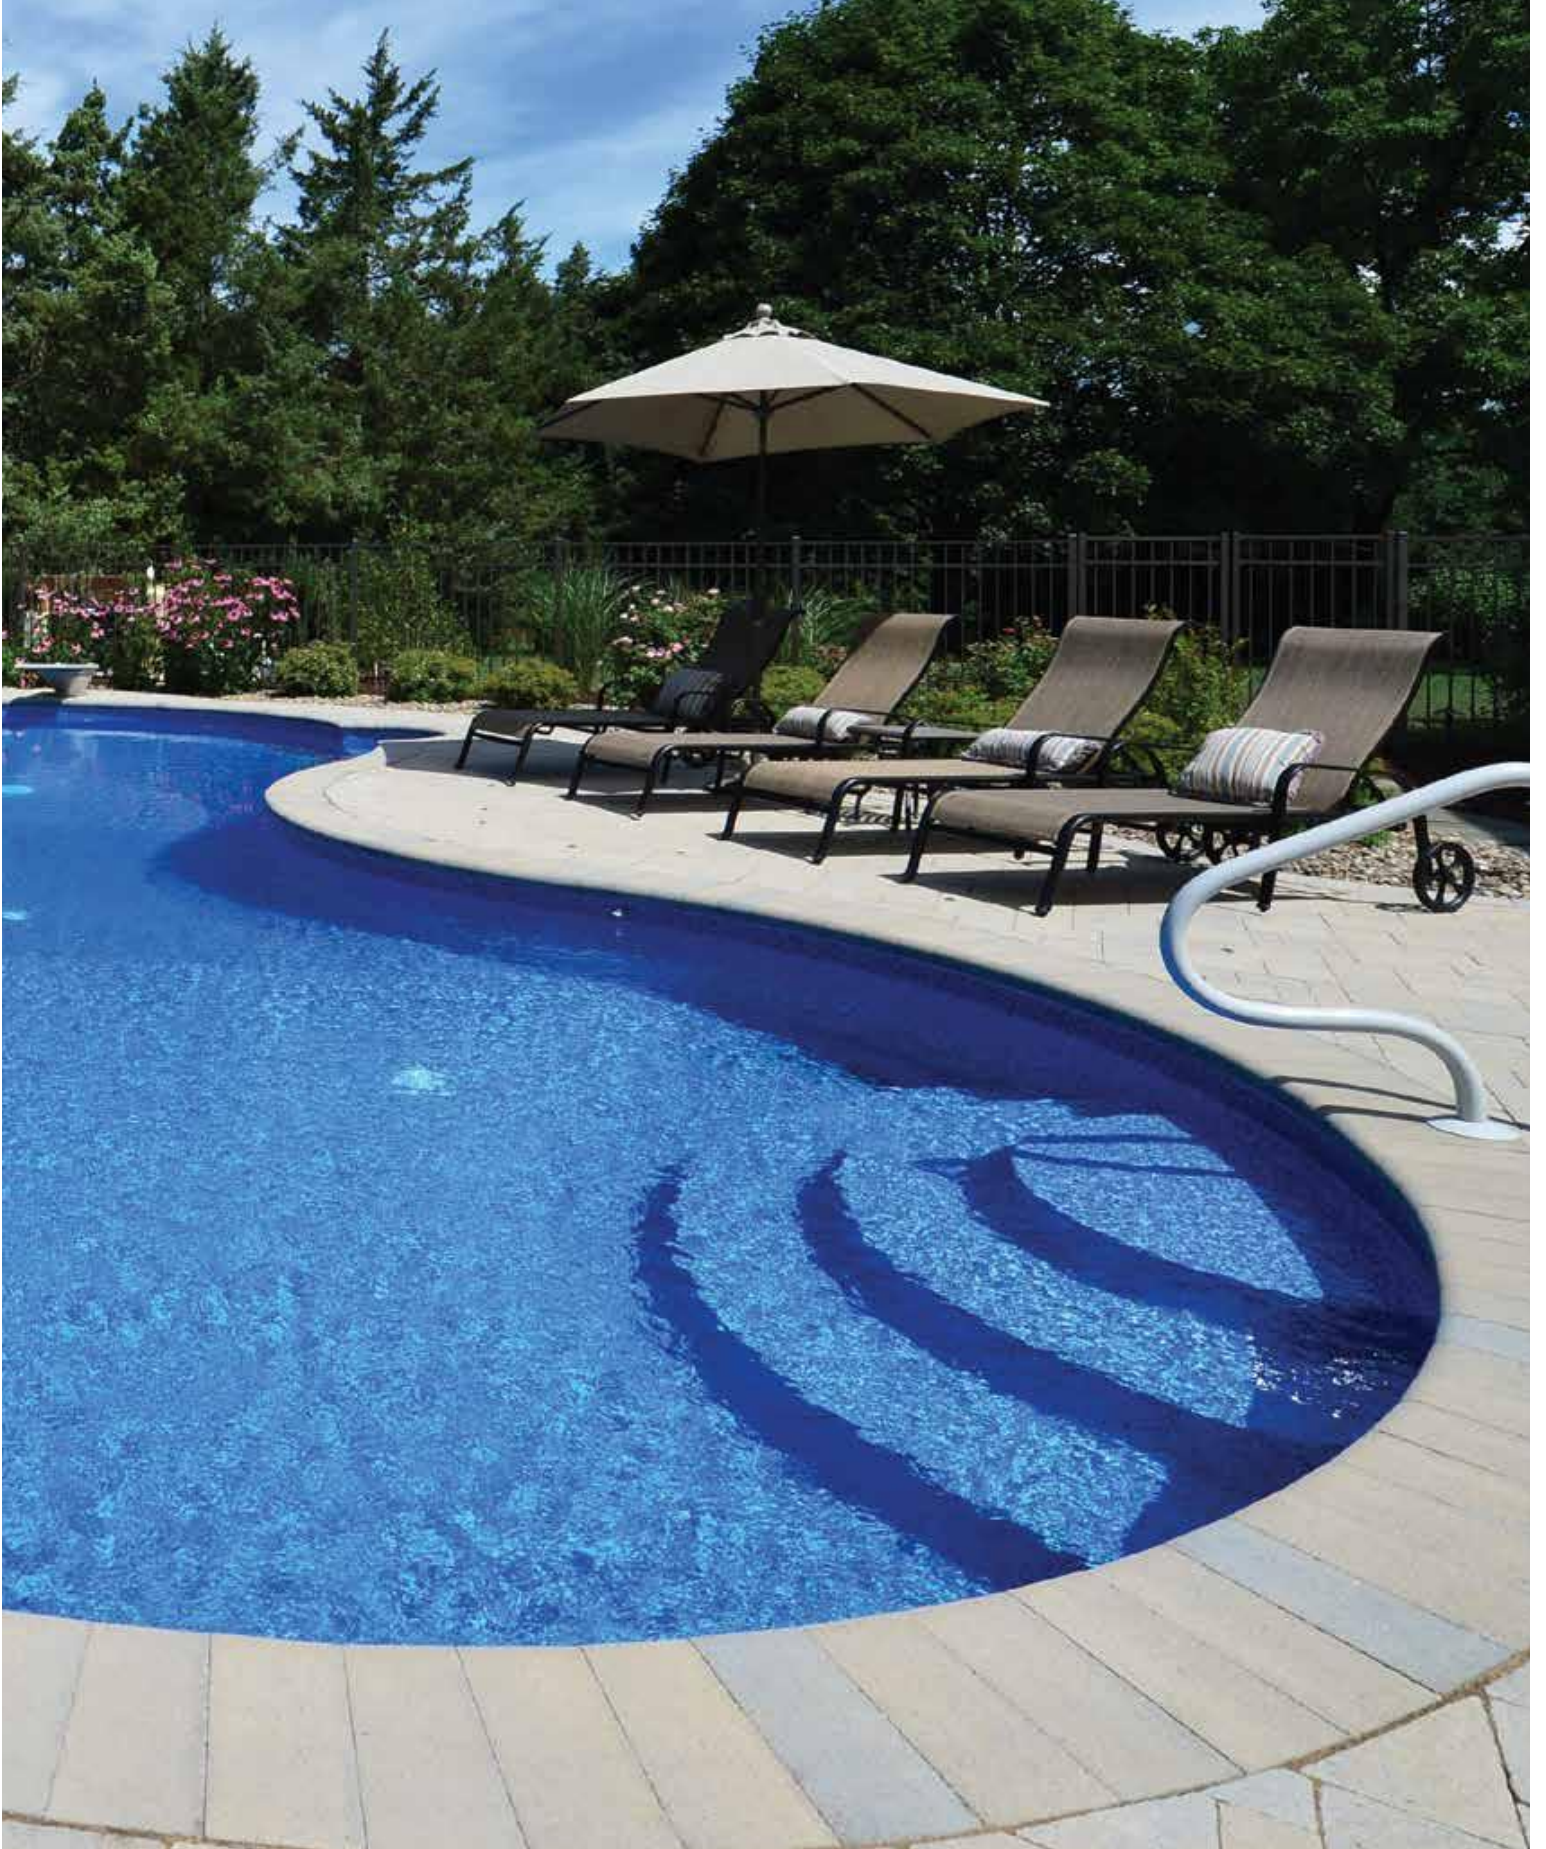

8' Straight Wall

6"R/ 90° Corner

2' Radius Corner

Wedding Cake

Wedding Cake Stairs With Bench For Radius Wall

SIZE	SHAPE	BENCH DIRECTION	FULL STEEL CLOSED TOP	NEXUS STEEL OPEN TOP
6'R	Wedding Cake	LT	7497B	7498B
6'R	Wedding Cake	RT	7499B	7657B
6'R	Wedding Cake	LT & RT	1460B	44958
7'R	Wedding Cake	LT	7658B	7659B
7'R	Wedding Cake	RT	7660B	7661B
7'R	Wedding Cake	LT & RT	3412B	4501B
8'R	Wedding Cake	LT	7664B	7667B
8'R	Wedding Cake	RT	7665B	7668B
8'R	Wedding Cake	LT & RT	7677B	7678B
9'R	Wedding Cake	LT	2728B	7686B
9'R	Wedding Cake	RT	3402B	7687B
9'R	Wedding Cake	LT & RT	7685B	7688B
10'R	Wedding Cake	LT	7689B	7700B
10'R	Wedding Cake	RT	7690B	7701B
10'R	Wedding Cake	LT & RT	7699B	5407B