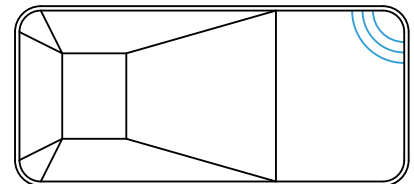

2' Radius Corner