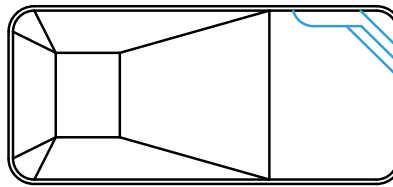

8' x 2' Radius Exterior

2' Radius Full End 10' - 20'

2' Radius Full End

2' Radius Full End Stair With Variable Length Sundeck

SIZE	SHAPE	FULL STEEL CLOSED TOP	NEXUS STEEL OPEN TOP
8' x 2'R	Straight	N/A	04SPCL3575B
10' x 2'R	Straight	N/A	04SPCL6708B
12' x 2'R	Straight	N/A	04SPCL12988B
14' x 2'R	Straight	N/A	04SPCL12991B
16' x 2'R	Straight	N/A	04SPCL12992B
18' x 2'R	Straight	N/A	04SPCL12993B
20' x 2'R	Straight	N/A	04SPCL12994B

2' Radius Full End Interior Stair with Variable Length Sundeck

Straight

Straight Inside Corner Stairs With Bench

SIZE	SHAPE	BENCH DIRECTION	FULL STEEL CLOSED TOP	NEXUS STEEL OPEN TOP
6"R/90° ICS	Straight	LT	7435B	3788B
6"R/90° ICS	Straight	RT	7436B	4878B
6"R/90° ICS	Straight	LT & RT	7442B	6113B
2'R ICS	Straight	LT	2856B	7447B
2'R ICS	Straight	RT	1433B	7471B
2'R ICS	Straight	LT & RT	7470B	5471B

6"R/90° Straight Inside Corner Stair with Bench Left

6"R/90° Straight Inside Corner Stair with Bench Right

Straight Inside Corner Stair with Bench Left & Right

2'R Straight Inside Corner Stair with Bench Left

2'R Straight Inside Corner Stair with Bench Right

2'R Straight Inside Corner Stair with Bench Left & Right

Straight Inside Corner Stairs With Full End Bench

SIZE	SHAPE	BENCH DIRECTION	FULL STEEL CLOSED TOP	NEXUS STEEL OPEN TOP
6"/90° x 12' ICS	Straight	LT	7472B	7482B
6"/90° x 12' ICS	Straight	RT	7473B	7483B
6"/90° x 14' ICS	Straight	LT	7474B	7484B
6"/90° x 14' ICS	Straight	RT	7475B	7485B
6"/90° x 16' ICS	Straight	LT	7476B	7486B
6"/90° x 16' ICS	Straight	RT	7477B	7487B
6"/90° x 18' ICS	Straight	LT	7478B	7488B
6"/90° x 18' ICS	Straight	RT	7479B	7489B
6"/90° x 20' ICS	Straight	LT	7480B	7490B
6"/90° x 20' ICS	Straight	RT	7481B	7491B