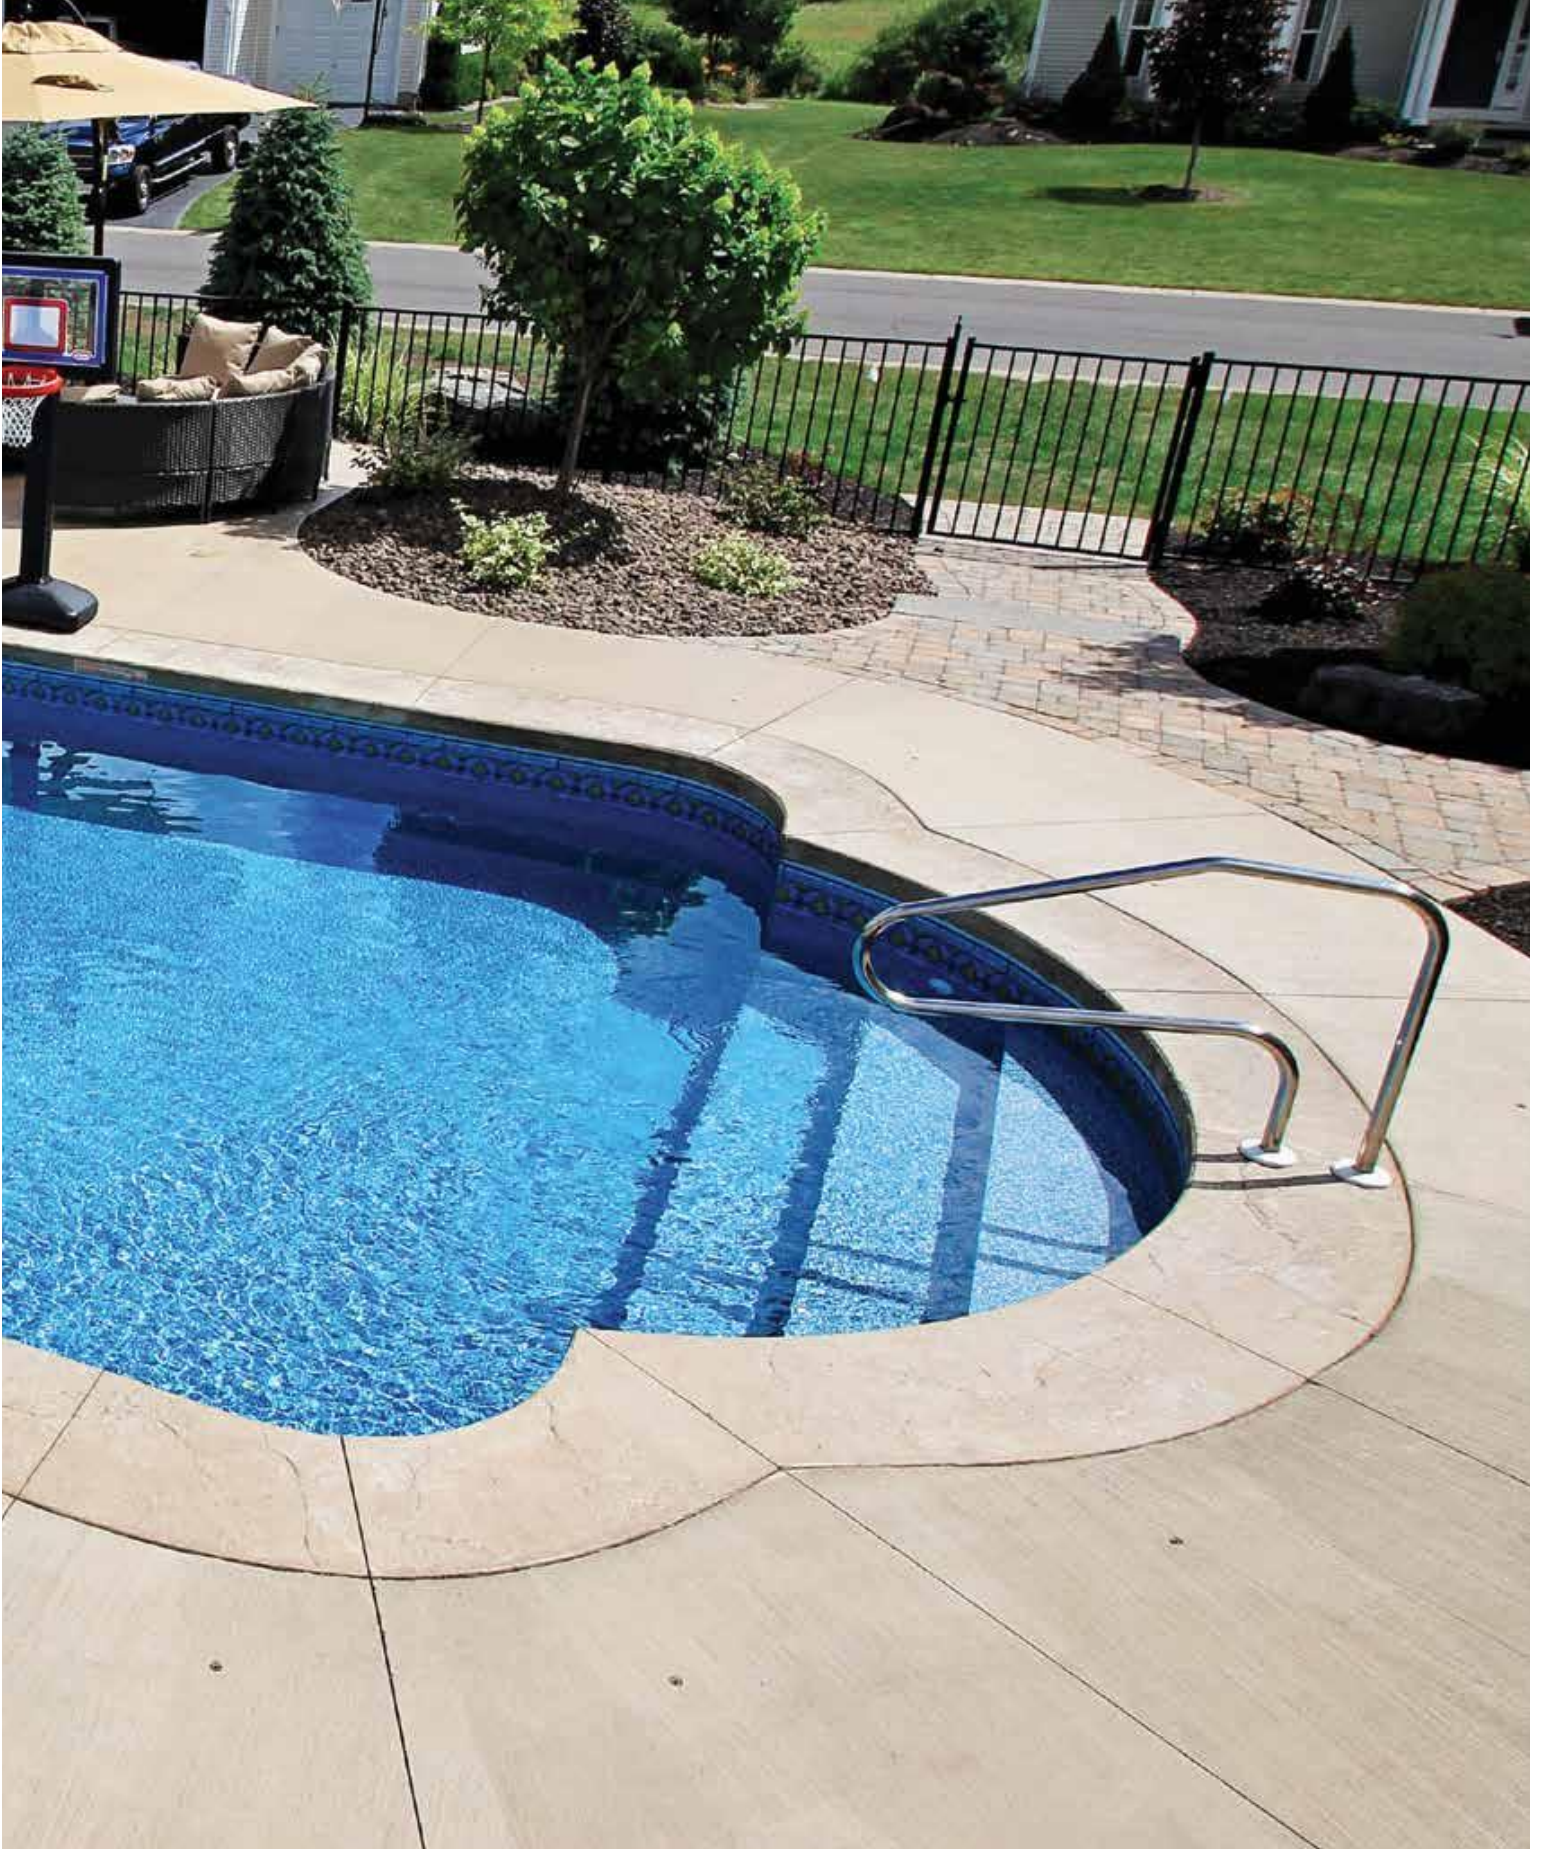

Inside Radius Stairs For Radius Wall