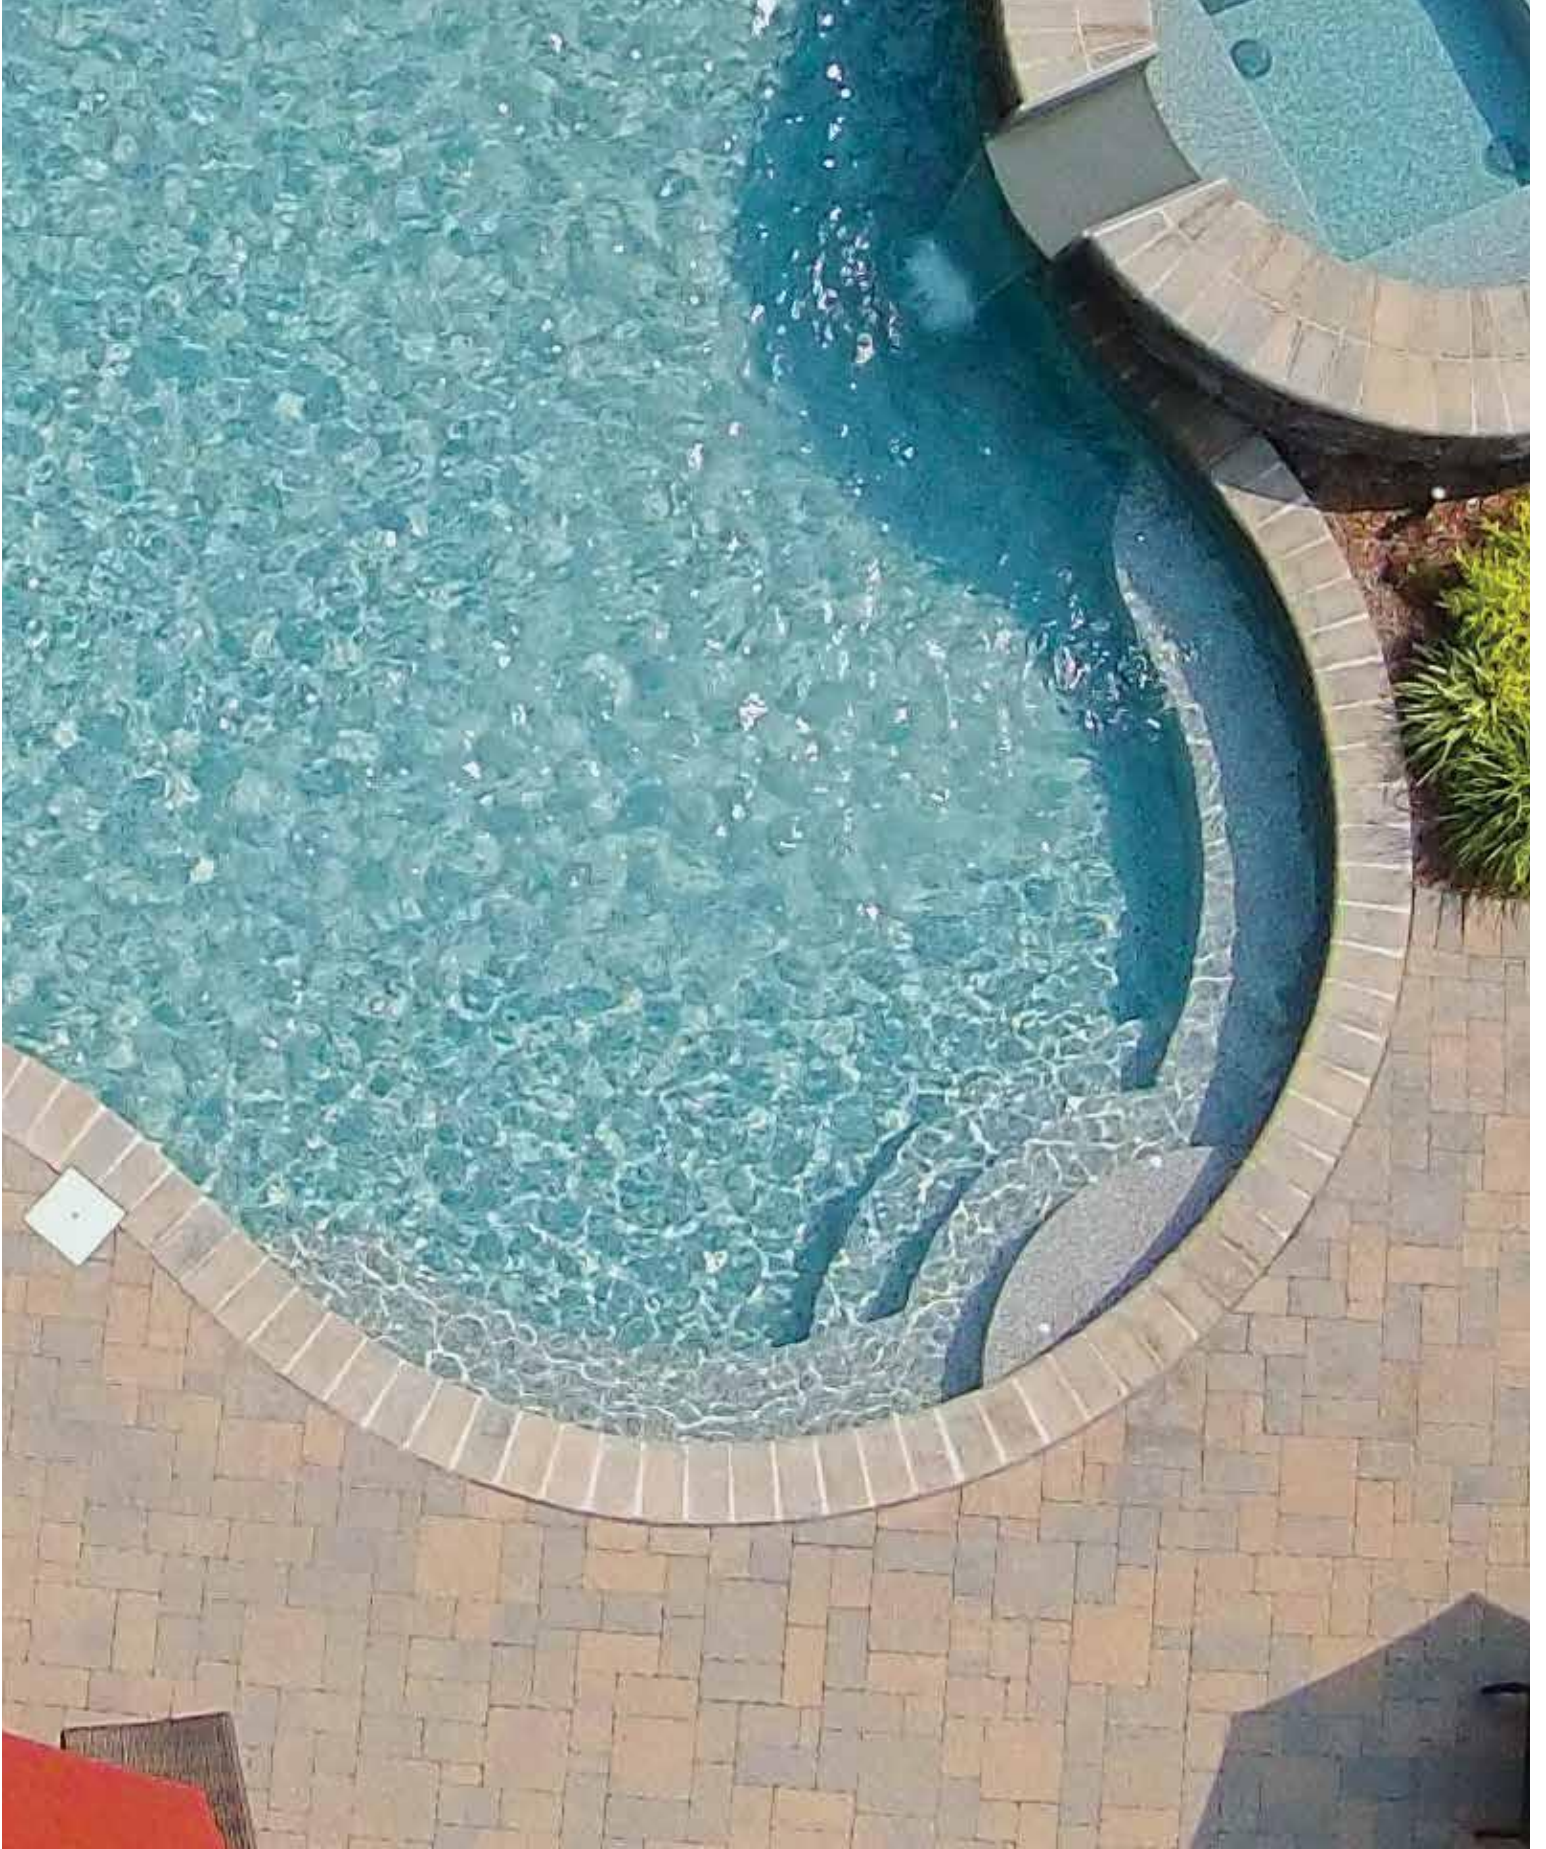

Radius Wedding Cake Stair with Bench Left

Radius Wedding Cake Stair with Bench Right

Radius Wedding Cake Stair with Bench Left & Right

Wedding Cake

Wedding Cake Inside Corner Stairs With Bench

SIZE	SHAPE	BENCH DIRECTION	FULL STEEL CLOSED TOP	NEXUS STEEL OPEN TOP
6”R/90° ICS	Wedding Cake	LT	1294B	7429B
6”R/90° ICS	Wedding Cake	RT	1281B	6009B
6”R/90° ICS	Wedding Cake	LT & RT	0189B	6273B
2’R ICS	Wedding Cake	LT	1156B	6175B
2’R ICS	Wedding Cake	RT	0303B	6334B
2’R ICS	Wedding Cake	LT & RT	3408B	7432B