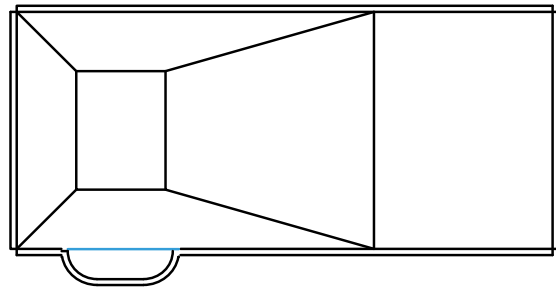

2' Radius Cuddle Cove