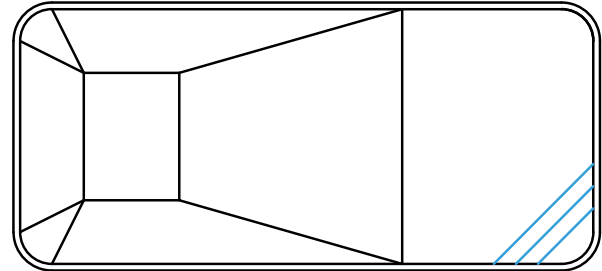

6"R/90° Straight Inside Corner Stair