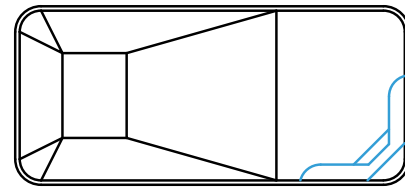

2' Radius Full End Interior Stair with Variable Length Sundeck

Straight

Straight Inside Corner Stairs With Bench

SIZE	SHAPE	BENCH DIRECTION	FULL STEEL CLOSED TOP	NEXUS STEEL OPEN TOP
6"R/90° ICS	Straight	LT	7435B	3788B
6"R/90° ICS	Straight	RT	7436B	4878B
6"R/90° ICS	Straight	LT & RT	7442B	6113B
2'R ICS	Straight	LT	2856B	7447B
2'R ICS	Straight	RT	1433B	7471B
2'R ICS	Straight	LT & RT	7470B	5471B

6"R/90° Straight Inside Corner Stair with Bench Left

6"R/90° Straight Inside Corner Stair with Bench Right

Straight Inside Corner Stair with Bench Left & Right

2'R Straight Inside Corner Stair with Bench Left

2'R Straight Inside Corner Stair with Bench Right

2'R Straight Inside Corner Stair with Bench Left & Right

Straight Inside Corner Stairs With Full End Bench

SIZE	SHAPE	BENCH DIRECTION	FULL STEEL CLOSED TOP	NEXUS STEEL OPEN TOP
6"/90° x 12' ICS	Straight	LT	7472B	7482B
6"/90° x 12' ICS	Straight	RT	7473B	7483B
6"/90° x 14' ICS	Straight	LT	7474B	7484B
6"/90° x 14' ICS	Straight	RT	7475B	7485B
6"/90° x 16' ICS	Straight	LT	7476B	7486B
6"/90° x 16' ICS	Straight	RT	7477B	7487B
6"/90° x 18' ICS	Straight	LT	7478B	7488B
6"/90° x 18' ICS	Straight	RT	7479B	7489B
6"/90° x 20' ICS	Straight	LT	7480B	7490B
6"/90° x 20' ICS	Straight	RT	7481B	7491B