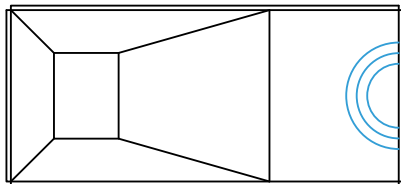

Wedding Cake Stairs For Straight Walls & Corners

SIZE	SHAPE	FULL STEEL CLOSED TOP	NEXUS STEEL OPEN TOP
8' Straight Wall	Wedding Cake	0002B	4408B
6"R/ 90° Corner	Wedding Cake	0054B	3699B
2'R Corner	Wedding Cake	0055B	4407B

8' Straight Wall