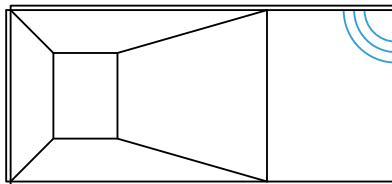

6"R/ 90° Corner