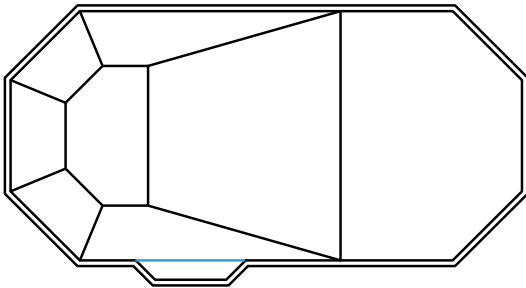

Straight Inside Corner Stair

6"R/90° Straight Inside Corner Stair

Straight

Cuddle Cove Benches

SIZE	SHAPE	FULL STEEL CLOSED TOP	NEXUS STEEL OPEN TOP
6'W x 2' DIAG	Straight	04401B	04401BNS
8'W x 2' DIAG	Straight	04291B	04291BNS
8'W x 2' RADIUS	Straight	04088B	04088BNS
6'R x 8'W	Inside Radius	04039B	04039BNS
7'R x 8' 10"W Cuddle Cove	Inside Radius	04058B	04058BNS
8'R x 9' 7 1/2"W Cuddle Cove	Inside Radius	04045B	04045BNS
9'R x 10' 3"W Cuddle Cove	Inside Radius	04051B	04051BNS
10'R x 11' 9"W Cuddle Cove	Inside Radius	04057B	04057BNS