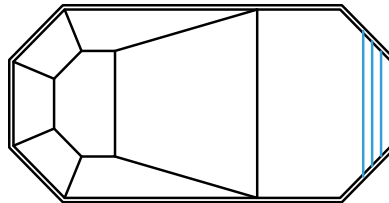

Grecian & Freeform

Grecian End Stairs

SIZE	SHAPE	FULL STEEL CLOSED TOP	NEXUS STEEL OPEN TOP
6' x 12'	Grecian	04343B	04343BNS
8' x 14'	Grecian	04344B	04344BNS

Grecian End Stair