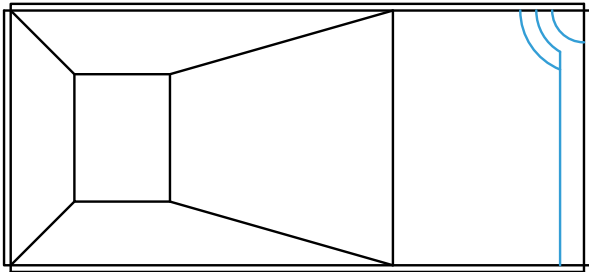

2’ Radius Corner Wedding Cake Stair with Bench Right

2’ Radius Corner Wedding Cake Stair with Bench Left & Right

Wedding Cake Inside Corner Stairs With Full End Bench

SIZE	SHAPE	BENCH DIRECTION	FULL STEEL CLOSED TOP	NEXUS STEEL OPEN TOP
6"R/90° x 12' ICS	Wedding Cake	LT	7381B	7391B
6"R/90° x 12' ICS	Wedding Cake	RT	7382B	7392B
6"R/90° x 14' ICS	Wedding Cake	LT	7383B	7393B
6"R/90° x 14' ICS	Wedding Cake	RT	7384B	7394B
6"R/90° x 16' ICS	Wedding Cake	LT	7385B	7395B
6"R/90° x 16' ICS	Wedding Cake	RT	7386B	7396B
6"R/90° x 18' ICS	Wedding Cake	LT	7387B	7397B
6"R/90° x 18' ICS	Wedding Cake	RT	7388B	7398B
6"R/90° x 20' ICS	Wedding Cake	LT	7389B	7399B
6"R/90° x 20' ICS	Wedding Cake	RT	7390B	7400B