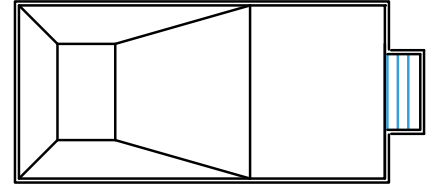

Steel Special Features

Featuring Stairs, Sundecks, Benches & Coves

nexus[™]
STEEL OPEN TOP STAIRS, BENCHES & COVES

Imperial
POOLS INC.
REDEFINING ONE SOURCE

Table Of Contents

<i>6"R/90° Straight Stairs</i>	2
<i>6"R/90° Full End Stairs With Variable Length Sundeck</i>	2
<i>2' Radius External Full End Stairs</i>	4
<i>2' Radius Full End Stairs With Variable Length Sundeck</i>	4
<i>Straight Inside Corner Stairs With Bench</i>	6
<i>Straight Inside Corner Stairs With Full End Bench</i>	7
<i>Grecian End Stairs</i>	8
<i>Freeform External Stairs For Radius Wall</i>	8
<i>Roman End Stairs</i>	10
<i>Inside Radius Stairs For Radius Wall</i>	10
<i>Inside Radius Stairs With Sundeck</i>	12
<i>Inside Radius Stairs With Bench For Radius Wall</i>	14
<i>Wedding Cake Stairs For Radius Wall</i>	16
<i>Wedding Cake Stairs For Straight Walls & Corners</i>	16
<i>Wedding Cake Stairs With Bench For Radius Wall</i>	18
<i>Wedding Cake Inside Corner Stairs With Bench</i>	20
<i>Wedding Cake Inside Corner Stairs With Full End Bench</i>	21
<i>Straight Inside Corner Stairs</i>	22
<i>Cuddle Cove Benches</i>	24

nexusTM
STEEL OPEN TOP STAIRS, BENCHES & COVES

Straight

6"R/90° Straight Stairs

SIZE	SHAPE	FULL STEEL CLOSED TOP	NEXUS STEEL OPEN TOP
6"R/90° x 4'	Straight	04150B	04150BNS
6"R/90° x 6'	Straight	04151B	04151BNS
6"R/90° x 8'	Straight	04188B	04188BNS
6"R/90° x 10'	Straight	04515B	04515BNS
6"R/90° x 12'	Straight	04516B	04516BNS
6"R/90° x 14'	Straight	04514B	04514BNS
6"R/90° x 16'	Straight	04518B	04518BNS
6"R/90° x 18'	Straight	04520B	04520BNS
6"R/90° x 20'	Straight	04522B	04522BNS