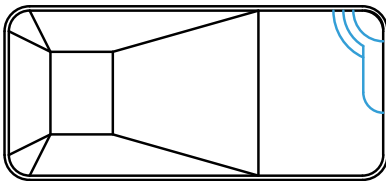

2’ Radius Corner Wedding Cake Stair with Bench Left