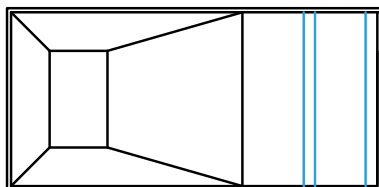

nexusTM
STEEL OPEN TOP STAIRS, BENCHES & COVES

Straight

6"R/90° Straight Stairs

SIZE	SHAPE	FULL STEEL CLOSED TOP	NEXUS STEEL OPEN TOP
6"R/90° x 4'	Straight	04150B	04150BNS
6"R/90° x 6'	Straight	04151B	04151BNS
6"R/90° x 8'	Straight	04188B	04188BNS
6"R/90° x 10'	Straight	04515B	04515BNS
6"R/90° x 12'	Straight	04516B	04516BNS
6"R/90° x 14'	Straight	04514B	04514BNS
6"R/90° x 16'	Straight	04518B	04518BNS
6"R/90° x 18'	Straight	04520B	04520BNS
6"R/90° x 20'	Straight	04522B	04522BNS

Exterior Straight 4' / 6' / 8'

Interior Full End 10' - 20'

6"R/90° Full End Stair With Variable Length Sundeck

SIZE	SHAPE	FULL STEEL CLOSED TOP	NEXUS STEEL OPEN TOP
8' x 6"R/90°	Straight	N/A	04SPCL12972B
10' x 6"R/90°	Straight	N/A	04SPCL12973B
12' x 6"R/90°	Straight	N/A	04SPCL12986B
14' x 6"R/90°	Straight	N/A	04SPCL12987B
16' x 6"R/90°	Straight	N/A	04SPCL12744B
18' x 6"R/90°	Straight	N/A	04SPCL12745B
20' x 6"R/90°	Straight	N/A	04SPCL12746B

6"R/90° Full End Stair with Variable Length Sundeck Top Tread or 2nd Tread

Straight

2' Radius Interior and Exterior Full End Stairs

SIZE	SHAPE	FULL STEEL CLOSED TOP	NEXUS STEEL OPEN TOP
8' x 2'R	Straight	0036B	04SPCL3575B
10' x 2'R	Straight	0141B	04SPCL6708B
12' x 2'R	Straight	0159B	04SPCL12988B
14' x 2'R	Straight	7347B	04SPCL12991B
16' x 2'R	Straight	7348B	04SPCL12992B
18' x 2'R	Straight	7349B	04SPCL12993B
20' x 2'R	Straight	7350B	04SPCL12994B