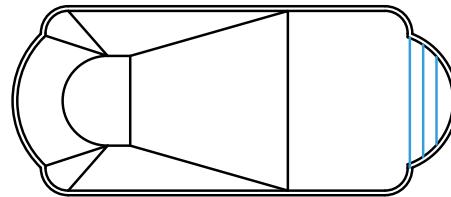

SIZE	SHAPE	FULL STEEL CLOSED TOP	NEXUS STEEL OPEN TOP
8'R x 88"	Freeform	4442B	4491B
8'R x 98 3/4"	Freeform	1973B	4492B

Freeform External Stair
for Radius Wall

Freeform External Stair
for Radius Wall (Wide)

Roman End & Inside Radius

Roman End Stairs

SIZE	SHAPE	FULL STEEL CLOSED TOP	NEXUS STEEL OPEN TOP
6'R x 12'W	Roman End	04022B	04022BNS
8'R x 14'W	Roman End	04011B	04011BNS
9'R x 15'W	Roman End	04033B	04033BNS