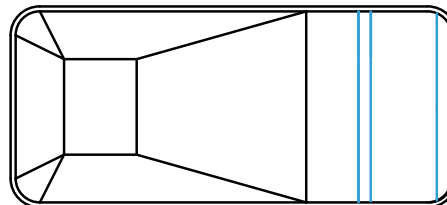

Exterior Straight 4' / 6' / 8'

Interior Full End 10' - 20'

6"R/90° Full End Stair With Variable Length Sundeck

SIZE	SHAPE	FULL STEEL CLOSED TOP	NEXUS STEEL OPEN TOP
8' x 6"R/90°	Straight	N/A	04SPCL12972B
10' x 6"R/90°	Straight	N/A	04SPCL12973B
12' x 6"R/90°	Straight	N/A	04SPCL12986B
14' x 6"R/90°	Straight	N/A	04SPCL12987B
16' x 6"R/90°	Straight	N/A	04SPCL12744B
18' x 6"R/90°	Straight	N/A	04SPCL12745B
20' x 6"R/90°	Straight	N/A	04SPCL12746B

6"R/90° Full End Stair with Variable Length Sundeck Top Tread or 2nd Tread

Straight

2' Radius Interior and Exterior Full End Stairs

SIZE	SHAPE	FULL STEEL CLOSED TOP	NEXUS STEEL OPEN TOP
8' x 2'R	Straight	0036B	04SPCL3575B
10' x 2'R	Straight	0141B	04SPCL6708B
12' x 2'R	Straight	0159B	04SPCL12988B
14' x 2'R	Straight	7347B	04SPCL12991B
16' x 2'R	Straight	7348B	04SPCL12992B
18' x 2'R	Straight	7349B	04SPCL12993B
20' x 2'R	Straight	7350B	04SPCL12994B

8' x 2' Radius Exterior

2' Radius Full End 10' - 20'

2' Radius Full End

2' Radius Full End Stair With Variable Length Sundeck

SIZE	SHAPE	FULL STEEL CLOSED TOP	NEXUS STEEL OPEN TOP
8' x 2'R	Straight	N/A	04SPCL3575B
10' x 2'R	Straight	N/A	04SPCL6708B
12' x 2'R	Straight	N/A	04SPCL12988B
14' x 2'R	Straight	N/A	04SPCL12991B
16' x 2'R	Straight	N/A	04SPCL12992B
18' x 2'R	Straight	N/A	04SPCL12993B
20' x 2'R	Straight	N/A	04SPCL12994B

2' Radius Full End Interior Stair with Variable Length Sundeck

Straight

Straight Inside Corner Stairs With Bench

SIZE	SHAPE	BENCH DIRECTION	FULL STEEL CLOSED TOP	NEXUS STEEL OPEN TOP
6"R/90° ICS	Straight	LT	7435B	3788B
6"R/90° ICS	Straight	RT	7436B	4878B
6"R/90° ICS	Straight	LT & RT	7442B	6113B
2'R ICS	Straight	LT	2856B	7447B
2'R ICS	Straight	RT	1433B	7471B
2'R ICS	Straight	LT & RT	7470B	5471B