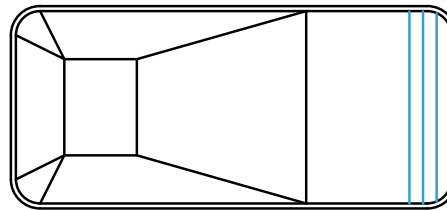

nexusTM
STEEL OPEN TOP STAIRS, BENCHES & COVES

Straight

6"R/90° Straight Stairs

SIZE	SHAPE	FULL STEEL CLOSED TOP	NEXUS STEEL OPEN TOP
6"R/90° x 4'	Straight	04150B	04150BNS
6"R/90° x 6'	Straight	04151B	04151BNS
6"R/90° x 8'	Straight	04188B	04188BNS
6"R/90° x 10'	Straight	04515B	04515BNS
6"R/90° x 12'	Straight	04516B	04516BNS
6"R/90° x 14'	Straight	04514B	04514BNS
6"R/90° x 16'	Straight	04518B	04518BNS
6"R/90° x 18'	Straight	04520B	04520BNS
6"R/90° x 20'	Straight	04522B	04522BNS

Exterior Straight 4' / 6' / 8'

Interior Full End 10' - 20'

6"R/90° Full End Stair With Variable Length Sundeck

SIZE	SHAPE	FULL STEEL CLOSED TOP	NEXUS STEEL OPEN TOP
8' x 6"R/90°	Straight	N/A	04SPCL12972B
10' x 6"R/90°	Straight	N/A	04SPCL12973B
12' x 6"R/90°	Straight	N/A	04SPCL12986B
14' x 6"R/90°	Straight	N/A	04SPCL12987B
16' x 6"R/90°	Straight	N/A	04SPCL12744B
18' x 6"R/90°	Straight	N/A	04SPCL12745B
20' x 6"R/90°	Straight	N/A	04SPCL12746B

6"R/90° Full End Stair with Variable Length Sundeck Top Tread or 2nd Tread

Straight

2' Radius Interior and Exterior Full End Stairs

SIZE	SHAPE	FULL STEEL CLOSED TOP	NEXUS STEEL OPEN TOP
8' x 2'R	Straight	0036B	04SPCL3575B
10' x 2'R	Straight	0141B	04SPCL6708B
12' x 2'R	Straight	0159B	04SPCL12988B
14' x 2'R	Straight	7347B	04SPCL12991B
16' x 2'R	Straight	7348B	04SPCL12992B
18' x 2'R	Straight	7349B	04SPCL12993B
20' x 2'R	Straight	7350B	04SPCL12994B

8' x 2' Radius Exterior

2' Radius Full End 10' - 20'

2' Radius Full End

2' Radius Full End Stair With Variable Length Sundeck

SIZE	SHAPE	FULL STEEL CLOSED TOP	NEXUS STEEL OPEN TOP
8' x 2'R	Straight	N/A	04SPCL3575B
10' x 2'R	Straight	N/A	04SPCL6708B
12' x 2'R	Straight	N/A	04SPCL12988B
14' x 2'R	Straight	N/A	04SPCL12991B
16' x 2'R	Straight	N/A	04SPCL12992B
18' x 2'R	Straight	N/A	04SPCL12993B
20' x 2'R	Straight	N/A	04SPCL12994B