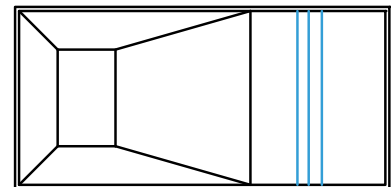

nexusTM
STEEL OPEN TOP STAIRS, BENCHES & COVES

Straight

6"R/90° Straight Stairs

SIZE	SHAPE	FULL STEEL CLOSED TOP	NEXUS STEEL OPEN TOP
6"R/90° x 4'	Straight	04150B	04150BNS
6"R/90° x 6'	Straight	04151B	04151BNS
6"R/90° x 8'	Straight	04188B	04188BNS
6"R/90° x 10'	Straight	04515B	04515BNS
6"R/90° x 12'	Straight	04516B	04516BNS
6"R/90° x 14'	Straight	04514B	04514BNS
6"R/90° x 16'	Straight	04518B	04518BNS
6"R/90° x 18'	Straight	04520B	04520BNS
6"R/90° x 20'	Straight	04522B	04522BNS

Exterior Straight 4' / 6' / 8'

Interior Full End 10' - 20'

6"R/90° Full End Stair With Variable Length Sundeck

SIZE	SHAPE	FULL STEEL CLOSED TOP	NEXUS STEEL OPEN TOP
8' x 6"R/90°	Straight	N/A	04SPCL12972B
10' x 6"R/90°	Straight	N/A	04SPCL12973B
12' x 6"R/90°	Straight	N/A	04SPCL12986B
14' x 6"R/90°	Straight	N/A	04SPCL12987B
16' x 6"R/90°	Straight	N/A	04SPCL12744B
18' x 6"R/90°	Straight	N/A	04SPCL12745B
20' x 6"R/90°	Straight	N/A	04SPCL12746B

6"R/90° Full End Stair with Variable Length Sundeck Top Tread or 2nd Tread

Straight

2' Radius Interior and Exterior Full End Stairs

SIZE	SHAPE	FULL STEEL CLOSED TOP	NEXUS STEEL OPEN TOP
8' x 2'R	Straight	0036B	04SPCL3575B
10' x 2'R	Straight	0141B	04SPCL6708B
12' x 2'R	Straight	0159B	04SPCL12988B
14' x 2'R	Straight	7347B	04SPCL12991B
16' x 2'R	Straight	7348B	04SPCL12992B
18' x 2'R	Straight	7349B	04SPCL12993B
20' x 2'R	Straight	7350B	04SPCL12994B