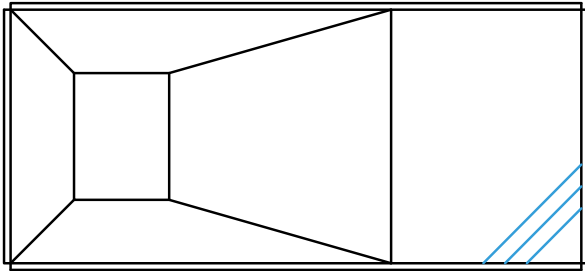

Straight

Straight Inside Corner Stairs

SIZE	SHAPE	FULL STEEL CLOSED TOP	NEXUS STEEL OPEN TOP
9' x 3' DIAG ICS	Straight	04237B	04237BNS
9' x 2' RAD ICS	Straight	04237R09B	04237R09BNS
9' x 6"R/90° ICS	Straight	04237909B	04237909BNS