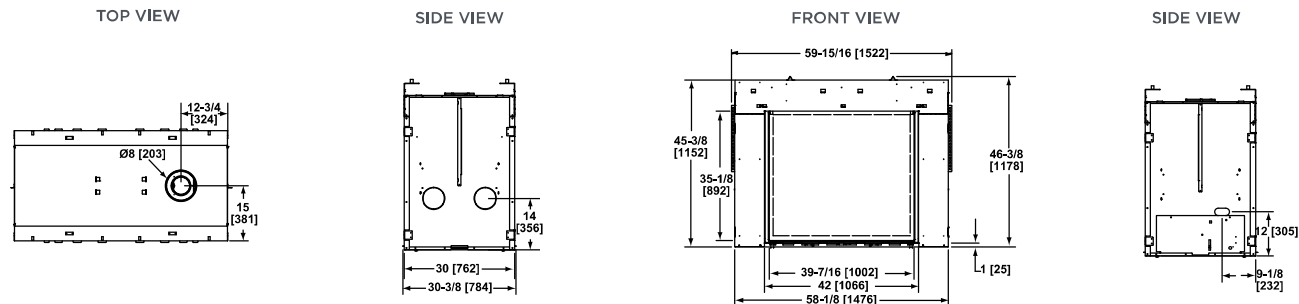

## ESCAPE SEE-THROUGH

MODEL	FRONT WIDTH		BACK WIDTH		HEIGHT		DEPTH		GLASS SIZE	BTU/HOUR INPUT
	UNIT	FRAMING	UNIT	FRAMING	UNIT	FRAMING	UNIT	FRAMING		
ESCAPE SEE-THROUGH (IFT)	59-15/16 [1522]	60-1/4 [1530]	59-15/16 [1524]	60-1/4 [1530]	46-3/8 [1178]	46-1/2 [1181]	30 [762]	30 [762]	39-7/16 x 35-1/8 [1002 X 892]	43,500 - 57,500