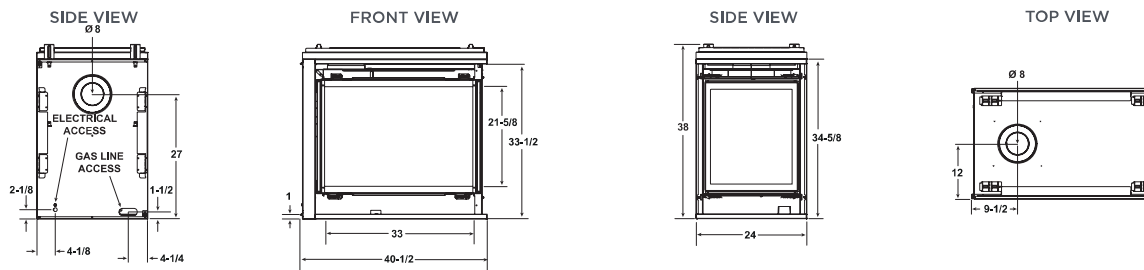

PIER

MODEL	FRONT WIDTH		BACK WIDTH		HEIGHT		DEPTH		GLASS SIZE	BTU/HOUR INPUT
	UNIT	FRAMING	UNIT	FRAMING	UNIT	FRAMING	UNIT	FRAMING		
PIER-DV36IN	40-1/2 [1029]	40 [1016]	40-1/2 [1029]	40 [1016]	38 [965]	38-1/8 [968]	24 [610]	23 [584]	33 X 21-5/8 [838 X 549]	21,000 - 38,000