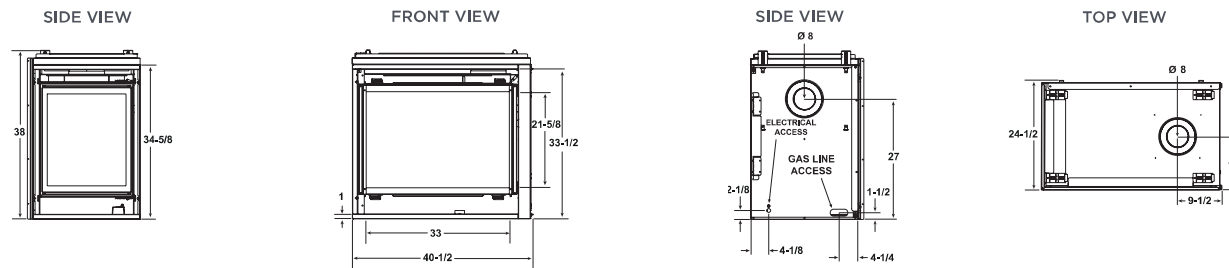

CORNER

MODEL	FRONT WIDTH		BACK WIDTH		HEIGHT		DEPTH		GLASS SIZE	BTU/HOUR INPUT
	UNIT	FRAMING	UNIT	FRAMING	UNIT	FRAMING	UNIT	FRAMING		
LCOR/RCOR-DV36IN	40-1/2 [1029]	40 [1016]	40-1/2 [1029]	40 [1016]	38 [965]	38-1/8 [968]	24-1/2 [622]	24 [610]	33 X 21-5/8 [838 X 549]	21,000 - 38,000