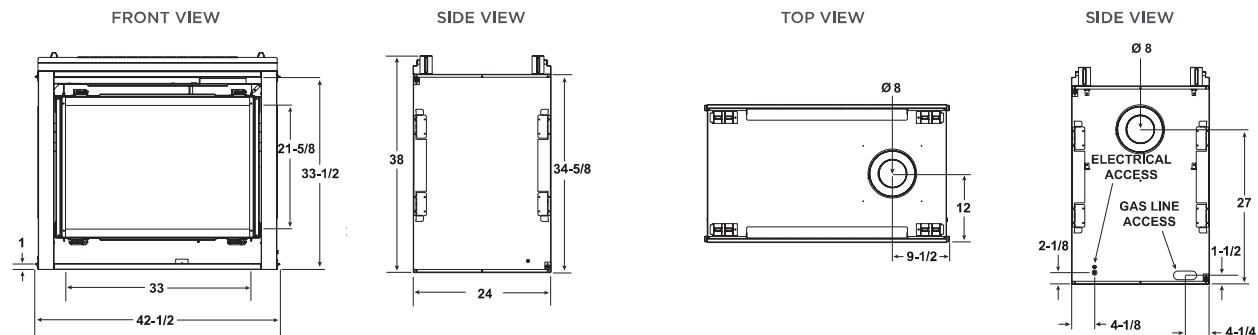

SEE-THROUGH

MODEL	FRONT WIDTH		BACK WIDTH		HEIGHT		DEPTH		GLASS SIZE	BTU/HOUR INPUT
	UNIT	FRAMING	UNIT	FRAMING	UNIT	FRAMING	UNIT	FRAMING		
ST-DV36IN	42-1/2 [1080]	43 [1092]	42-1/2 [1080]	43 [1092]	38 [965]	38-1/8 [968]	24 [610]	23 [584]	33 X 21-5/8 [838 X 549]	21,000 - 38,000