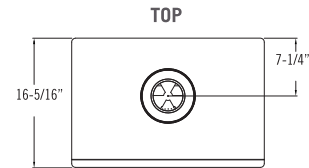

FREESTANDING SERIES

Specifications

Clearances

Model	Lakefield XL	Oakport
From appliance top corners to side wall	3"	1"
From appliance top to back wall	3"	5"
From appliance top to ceiling	36-1/4"	37-1/4"
From top of horizontal pipe surface to ceiling	2-1/4"	3-1/8"

Model	Lakefield XL	Oakport
Height	32"	26-3/4"
Width	30-13/16"	22-7/16"
Depth	20-11/16"	16-5/16"
Weight	207 lbs.	114 lbs.
Viewing Area	22" x 16"	11-1/8" x 16-9/16"
BTU NG High / Low	40,000 / 22,000	24,500 / 15,500
BTU LP High / Low	39,000 / 20,000	24,500 / 19,000
ENERGUIDE P.4 NG / LP	68.99% / 69.12%	71.71% / 75.58% 70.54% / 73.39%
Steady State NG / LP	72.17% / 72.82%	77.95% / 80.27%
AFUE % NG / LP	70.10% / 70.33%	75.95% / 77.73%
Valve System	IPI / MV	IPI / MV
Standard Base	Traditional Legs	Traditional Legs
Optional Refractory/Panels	Traditional Brick, Masonry, Black Glass	Black Glass
Fan Kit	L – Included MV – Optional	Optional
Screen Front	Required	Included

Features, Options & Specifications are subject to change.

Lakefield XL

LEFT SIDE

FRONT

RIGHT SIDE

Oakport

LEFT SIDE

FRONT

RIGHT SIDE

Remote Control

KOMFORT 8K

The Komfort 8K remote gives you the ability to bring comfort and green technology all together into your home. With the Komfort 8K remote, all you have to do is decide a comfortable set point temperature on your remote and when the room temperature gets closer to the point you desire, the Komfort 8K remote will turn the flames down accordingly! And with our zone heating, you can save energy and enjoy time in the room you use the most by just turning down the central heat, setting your Komfort 8K remote, and enjoy your time around the fireplace with friends, family, or just a good book! That way you'll get to have heat where and when you need it while saving energy and money with just a click of the Komfort 8K remote!