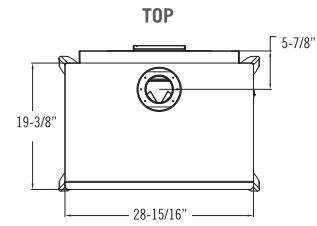

FREESTANDING SERIES

Specifications

Clearances

Model	Lakefield XL	Oakport
From appliance top corners to side wall	3"	1"
From appliance top to back wall	3"	5"
From appliance top to ceiling	36-1/4"	37-1/4"
From top of horizontal pipe surface to ceiling	2-1/4"	3-1/8"

Model	Lakefield XL	Oakport
Height	32"	26-3/4"
Width	30-13/16"	22-7/16"
Depth	20-11/16"	16-5/16"
Weight	207 lbs.	114 lbs.
Viewing Area	22" x 16"	11-1/8" x 16-9/16"
BTU NG High / Low	40,000 / 22,000	24,500 / 15,500
BTU LP High / Low	39,000 / 20,000	24,500 / 19,000
ENERGUIDE P.4 NG / LP	68.99% / 69.12%	71.71% / 75.58% 70.54% / 73.39%
Steady State NG / LP	72.17% / 72.82%	77.95% / 80.27%
AFUE % NG / LP	70.10% / 70.33%	75.95% / 77.73%
Valve System	IPI / MV	IPI / MV
Standard Base	Traditional Legs	Traditional Legs
Optional Refractory/Panels	Traditional Brick, Masonry, Black Glass	Black Glass
Fan Kit	L – Included MV – Optional	Optional
Screen Front	Required	Included

Features, Options & Specifications are subject to change.

Lakefield XL