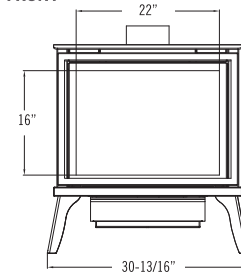

FREESTANDING SERIES

Specifications

Clearances

Model	Lakefield XL	Oakport
From appliance top corners to side wall	3"	1"
From appliance top to back wall	3"	5"
From appliance top to ceiling	36-1/4"	37-1/4"
From top of horizontal pipe surface to ceiling	2-1/4"	3-1/8"

Model	Lakefield XL	Oakport
Height	32"	26-3/4"
Width	30-13/16"	22-7/16"
Depth	20-11/16"	16-5/16"
Weight	207 lbs.	114 lbs.
Viewing Area	22" x 16"	11-1/8" x 16-9/16"
BTU NG High / Low	40,000 / 22,000	24,500 / 15,500
BTU LP High / Low	39,000 / 20,000	24,500 / 19,000
ENERGUIDE P.4 NG / LP	68.99% / 69.12%	71.71% / 75.58% 70.54% / 73.39%
Steady State NG / LP	72.17% / 72.82%	77.95% / 80.27%
AFUE % NG / LP	70.10% / 70.33%	75.95% / 77.73%
Valve System	IPI / MV	IPI / MV
Standard Base	Traditional Legs	Traditional Legs
Optional Refractory/Panels	Traditional Brick, Masonry, Black Glass	Black Glass
Fan Kit	L – Included MV – Optional	Optional
Screen Front	Required	Included

Features, Options & Specifications are subject to change.

Lakefield XL

LEFT SIDE

FRONT

RIGHT SIDE

Oakport

LEFT SIDE

FRONT

RIGHT SIDE

Remote Control

KOMFORT 8K

The Komfort 8K remote gives you the ability to bring comfort and green technology all together into your home. With the Komfort 8K remote, all you have to do is decide a comfortable set point temperature on your remote and when the room temperature gets closer to the point you desire, the Komfort 8K remote will turn the flames down accordingly! And with our zone heating, you can save energy and enjoy time in the room you use the most by just turning down the central heat, setting your Komfort 8K remote, and enjoy your time around the fireplace with friends, family, or just a good book! That way you'll get to have heat where and when you need it while saving energy and money with just a click of the Komfort 8K remote!