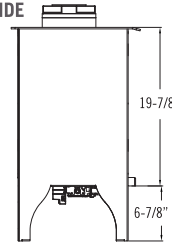

FREESTANDING SERIES

Specifications

Clearances

Model	Lakefield XL	Oakport
From appliance top corners to side wall	3"	1"
From appliance top to back wall	3"	5"
From appliance top to ceiling	36-1/4"	37-1/4"
From top of horizontal pipe surface to ceiling	2-1/4"	3-1/8"

Model	Lakefield XL	Oakport
Height	32"	26-3/4"
Width	30-13/16"	22-7/16"
Depth	20-11/16"	16-5/16"
Weight	207 lbs.	114 lbs.
Viewing Area	22" x 16"	11-1/8" x 16-9/16"
BTU NG High / Low	40,000 / 22,000	24,500 / 15,500
BTU LP High / Low	39,000 / 20,000	24,500 / 19,000
ENERGUIDE P.4 NG / LP	68.99% / 69.12%	71.71% / 75.58% 70.54% / 73.39%
Steady State NG / LP	72.17% / 72.82%	77.95% / 80.27%
AFUE % NG / LP	70.10% / 70.33%	75.95% / 77.73%
Valve System	IPI / MV	IPI / MV
Standard Base	Traditional Legs	Traditional Legs
Optional Refractory/Panels	Traditional Brick, Masonry, Black Glass	Black Glass
Fan Kit	L – Included MV – Optional	Optional
Screen Front	Required	Included

Features, Options & Specifications are subject to change.

Lakefield XL

LEFT SIDE

FRONT

RIGHT SIDE

Oakport

LEFT SIDE

FRONT

RIGHT SIDE

Remote Control

KOMFORT 8K

The Komfort 8K remote gives you the ability to bring comfort and green technology all together into your home. With the Komfort 8K remote, all you have to do is decide a comfortable set point temperature on your remote and when the room temperature gets closer to the point you desire, the Komfort 8K remote will turn the flames down accordingly! And with our zone heating, you can save energy and enjoy time in the room you use the most by just turning down the central heat, setting your Komfort 8K remote, and enjoy your time around the fireplace with friends, family, or just a good book! That way you'll get to have heat where and when you need it while saving energy and money with just a click of the Komfort 8K remote!