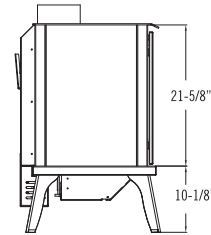

FREESTANDING SERIES

Specifications

Clearances

Model	Lakefield XL	Oakport
From appliance top corners to side wall	3"	1"
From appliance top to back wall	3"	5"
From appliance top to ceiling	36-1/4"	37-1/4"
From top of horizontal pipe surface to ceiling	2-1/4"	3-1/8"

Model	Lakefield XL	Oakport
Height	32"	26-3/4"
Width	30-13/16"	22-7/16"
Depth	20-11/16"	16-5/16"
Weight	207 lbs.	114 lbs.
Viewing Area	22" x 16"	11-1/8" x 16-9/16"
BTU NG High / Low	40,000 / 22,000	24,500 / 15,500
BTU LP High / Low	39,000 / 20,000	24,500 / 19,000
ENERGUIDE P.4 NG / LP	68.99% / 69.12%	71.71% / 75.58% 70.54% / 73.39%
Steady State NG / LP	72.17% / 72.82%	77.95% / 80.27%
AFUE % NG / LP	70.10% / 70.33%	75.95% / 77.73%
Valve System	IPI / MV	IPI / MV
Standard Base	Traditional Legs	Traditional Legs
Optional Refractory/Panels	Traditional Brick, Masonry, Black Glass	Black Glass
Fan Kit	L – Included MV – Optional	Optional
Screen Front	Required	Included

Features, Options & Specifications are subject to change.

Lakefield XL

LEFT SIDE

FRONT

RIGHT SIDE

Oakport

LEFT SIDE

FRONT

RIGHT SIDE

Remote Control

KOMFORT 8K

The Komfort 8K remote gives you the ability to bring comfort and green technology all together into your home. With the Komfort 8K remote, all you have to do is decide a comfortable set point temperature on your remote and when the room temperature gets closer to the point you desire, the Komfort 8K remote will turn the flames down accordingly! And with our zone heating, you can save energy and enjoy time in the room you use the most by just turning down the central heat, setting your Komfort 8K remote, and enjoy your time around the fireplace with friends, family, or just a good book! That way you'll get to have heat where and when you need it while saving energy and money with just a click of the Komfort 8K remote!