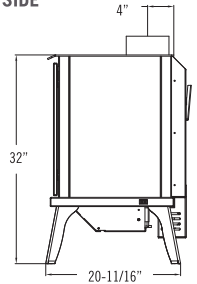

FREESTANDING SERIES

Specifications

Clearances

Model	Lakefield XL	Oakport
From appliance top corners to side wall	3"	1"
From appliance top to back wall	3"	5"
From appliance top to ceiling	36-1/4"	37-1/4"
From top of horizontal pipe surface to ceiling	2-1/4"	3-1/8"

Model	Lakefield XL	Oakport
Height	32"	26-3/4"
Width	30-13/16"	22-7/16"
Depth	20-11/16"	16-5/16"
Weight	207 lbs.	114 lbs.
Viewing Area	22" x 16"	11-1/8" x 16-9/16"
BTU NG High / Low	40,000 / 22,000	24,500 / 15,500
BTU LP High / Low	39,000 / 20,000	24,500 / 19,000
ENERGUIDE P.4 NG / LP	68.99% / 69.12%	71.71% / 75.58% 70.54% / 73.39%
Steady State NG / LP	72.17% / 72.82%	77.95% / 80.27%
AFUE % NG / LP	70.10% / 70.33%	75.95% / 77.73%
Valve System	IPI / MV	IPI / MV
Standard Base	Traditional Legs	Traditional Legs
Optional Refractory/Panels	Traditional Brick, Masonry, Black Glass	Black Glass
Fan Kit	L – Included MV – Optional	Optional
Screen Front	Required	Included

Features, Options & Specifications are subject to change.

Lakefield XL

LEFT SIDE

FRONT

RIGHT SIDE

Oakport

LEFT SIDE

FRONT

RIGHT SIDE

Remote Control

KOMFORT 8K

The Komfort 8K remote gives you the ability to bring comfort and green technology all together into your home. With the Komfort 8K remote, all you have to do is decide a comfortable set point temperature on your remote and when the room temperature gets closer to the point you desire, the Komfort 8K remote will turn the flames down accordingly! And with our zone heating, you can save energy and enjoy time in the room you use the most by just turning down the central heat, setting your Komfort 8K remote, and enjoy your time around the fireplace with friends, family, or just a good book! That way you'll get to have heat where and when you need it while saving energy and money with just a click of the Komfort 8K remote!