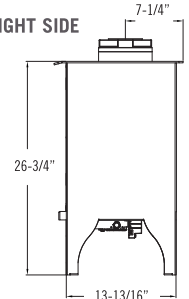

FREESTANDING SERIES

Specifications

Clearances

Model	Lakefield XL	Oakport
From appliance top corners to side wall	3"	1"
From appliance top to back wall	3"	5"
From appliance top to ceiling	36-1/4"	37-1/4"
From top of horizontal pipe surface to ceiling	2-1/4"	3-1/8"

Model	Lakefield XL	Oakport
Height	32"	26-3/4"
Width	30-13/16"	22-7/16"
Depth	20-11/16"	16-5/16"
Weight	207 lbs.	114 lbs.
Viewing Area	22" x 16"	11-1/8" x 16-9/16"
BTU NG High / Low	40,000 / 22,000	24,500 / 15,500
BTU LP High / Low	39,000 / 20,000	24,500 / 19,000
ENERGUIDE P.4 NG / LP	68.99% / 69.12%	71.71% / 75.58% 70.54% / 73.39%
Steady State NG / LP	72.17% / 72.82%	77.95% / 80.27%
AFUE % NG / LP	70.10% / 70.33%	75.95% / 77.73%
Valve System	IPI / MV	IPI / MV
Standard Base	Traditional Legs	Traditional Legs
Optional Refractory/Panels	Traditional Brick, Masonry, Black Glass	Black Glass
Fan Kit	L – Included MV – Optional	Optional
Screen Front	Required	Included

Features, Options & Specifications are subject to change.

Lakefield XL

LEFT SIDE

FRONT

RIGHT SIDE

Oakport

LEFT SIDE

FRONT

RIGHT SIDE

Remote Control

KOMFORT 8K

The Komfort 8K remote gives you the ability to bring comfort and green technology all together into your home. With the Komfort 8K remote, all you have to do is decide a comfortable set point temperature on your remote and when the room temperature gets closer to the point you desire, the Komfort 8K remote will turn the flames down accordingly! And with our zone heating, you can save energy and enjoy time in the room you use the most by just turning down the central heat, setting your Komfort 8K remote, and enjoy your time around the fireplace with friends, family, or just a good book! That way you'll get to have heat where and when you need it while saving energy and money with just a click of the Komfort 8K remote!