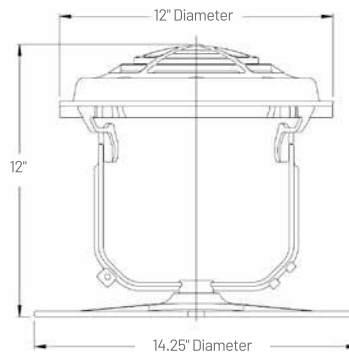

#### Small fixture

For use with IntelliBrite 5g Spa Lights and SpaBrite® Lights listed for fountain use.

### NICHE MOUNT KITS

Large lights—Part No. 560002

Small lights—Part No. 560003

Light and niche sold separately.

Fountain Fixture for large lights  
Part No. 560000  
(Light sold separately)

Fountain Fixture for small lights  
Part No. 560001  
(Light sold separately)