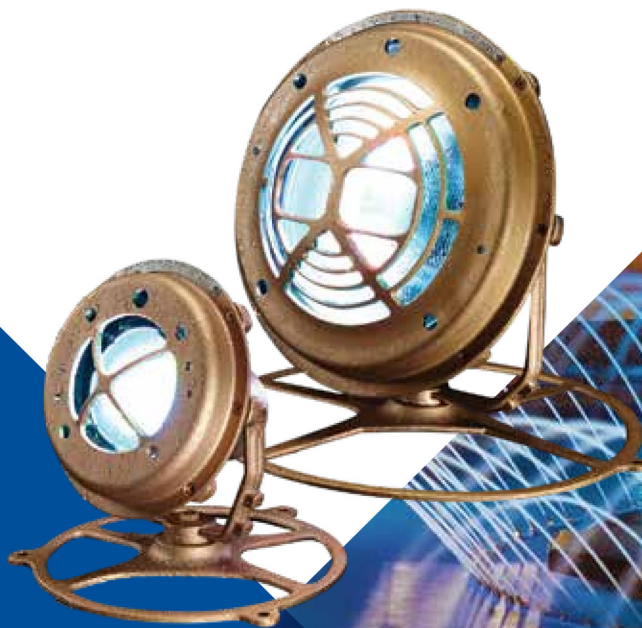

# FOUNTAIN FIXTURES

## FOR DECORATIVE FOUNTAINS

Bring fountains to life with brilliant white or dazzling color.

When combined with IntelliBrite® 5g LED Pool and Spa Lights, these fixtures will bathe fountains in a constantly changing spectrum of color. Both large and small fixtures are designed for easy installation; just assemble the cradle assembly, drop in the light and install the rock guard.

## FOUNTAIN FIXTURES

Bathe fountains with brilliant white or a spectrum of color.

IntelliBrite® 5g LED Pool and Spa Lights allow you to highlight your fountain in a custom color or slowly roll through the entire color spectrum.

#### Large fixture

For use with IntelliBrite 5g Pool Lights listed for fountain use.