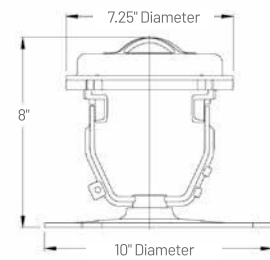

### NICHE MOUNT KITS

Large lights—Part No. 560002

Small lights—Part No. 560003

Light and niche sold separately.

Fountain Fixture for large lights  
Part No. 560000  
(Light sold separately)

Fountain Fixture for small lights  
Part No. 560001  
(Light sold separately)