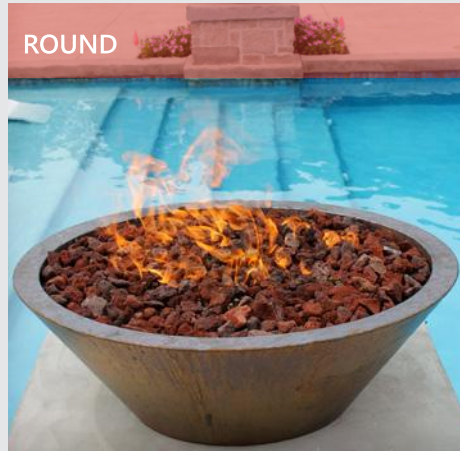

# FIRE POTS & TABLES

MADE BY  
**CMP**

## Showcase Your Style

With three shapes to choose from and your choice of material, embrace your inner designer to create a polished look for your backyard.