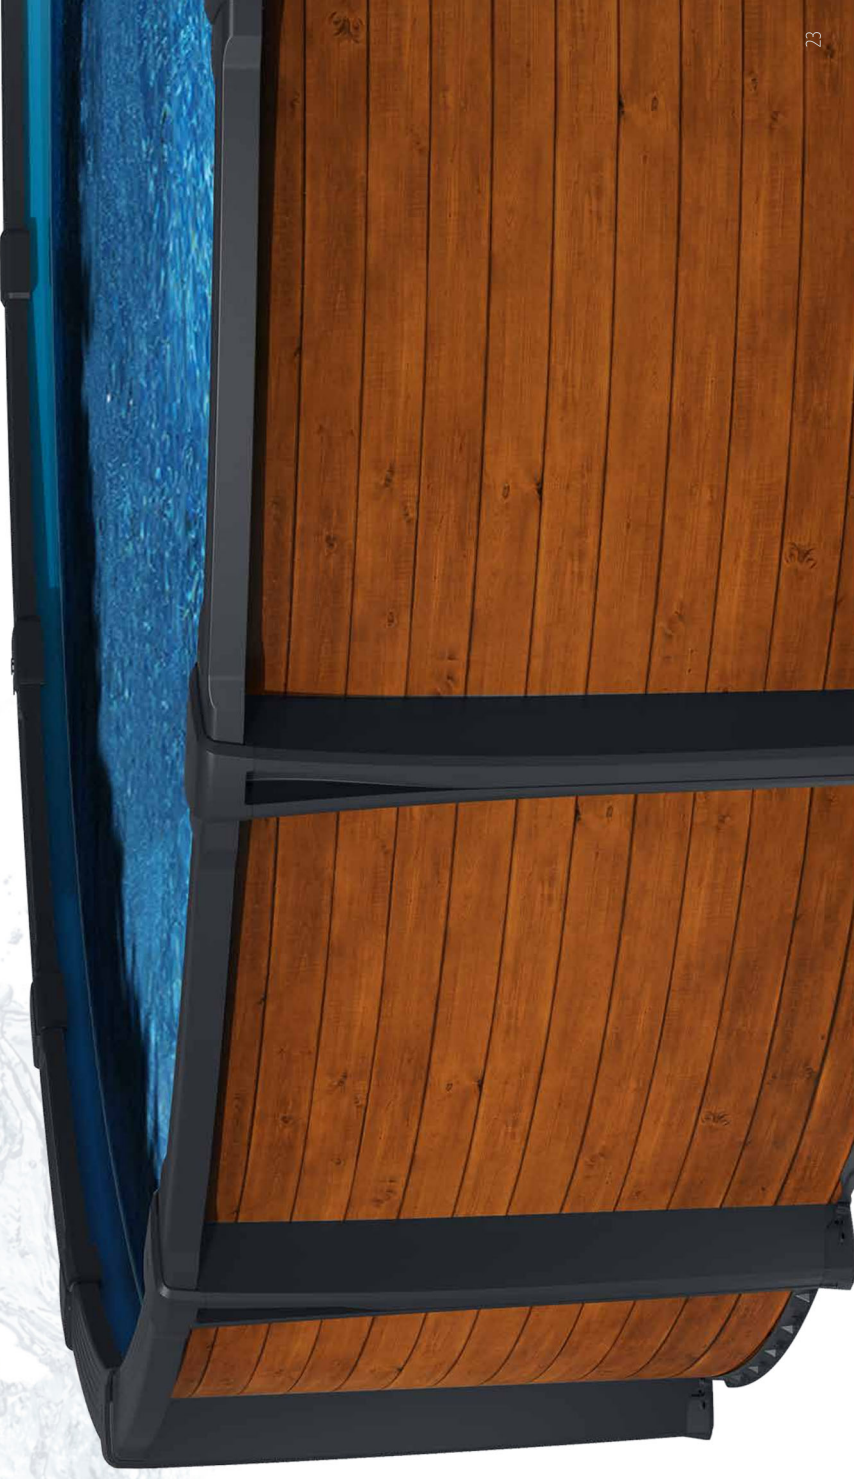

The REDWOOD model sports a unique cognac-colored wall design that is sure to turn heads. Following the latest trends, it allows your space to stand out and to complete your layout, ensuring that every day your home feels like a vacation.

Conçue pour résister aux épreuves du temps, la série Diamant de CARVIN® est notre plus prestigieuse. Son style authentique et emblématique transformera votre espace extérieur en lieu urbain et convivial. Les margelles et les supports verticaux sont les plus larges et les plus solides de notre collection. Cette série est compatible avec notre vaste choix de luminaires et de jeux d'eau, permettant à toute la famille de profiter au maximum de ses atouts.

Le modèle REDWOOD arbore un design mural unique de couleur cognac qui ne manquera pas de faire tourner les têtes. Suivant les dernières tendances, il permet de se démarquer et de compléter votre aménagement, faisant en sorte que chaque jour, vous êtes en vacances à la maison.

- » **SIZES / TAILLES**
  12', 15', 18', 21', 24', 27', 30', 33'
- » **HEIGHT / HAUTEUR**
  52" - STEEL / ACIER
- » **LEDGES / MARGELLES - 8"**
- » **UPRIGHTS / MONTANTS - 8"**
- » **AVAILABLE IN OVAL SIZES**
  AUSSI DISPONIBLE EN OVALE
  (page 27)