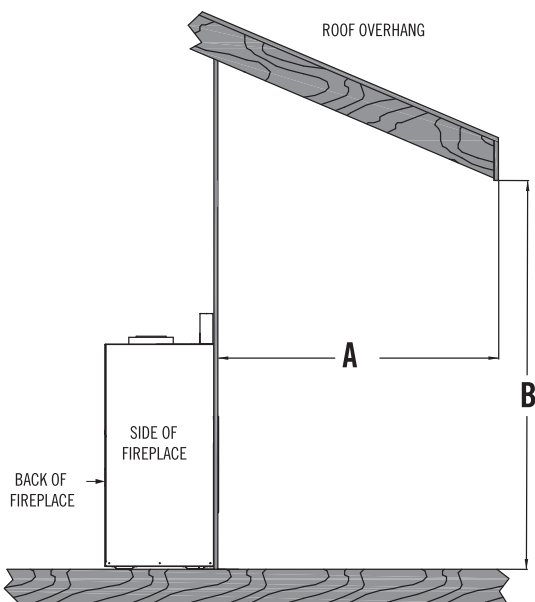

The overhang (A) must be a minimum of 1/2 or greater of the roofline elevation (B) above the base of the fireplace.

The width of the overhang to each side of the appliance (C) must be a minimum of 1/2 or greater of the roofline elevation (B) above the base of the fireplace.