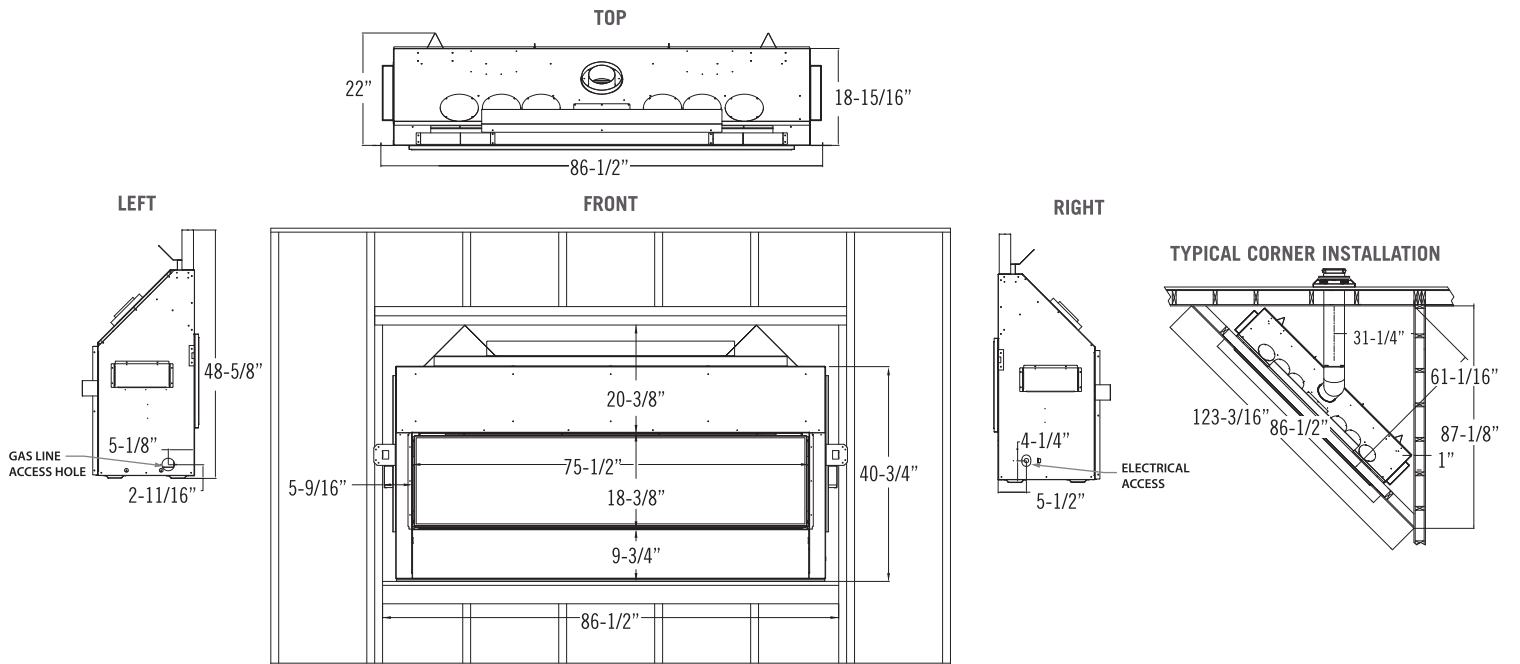

Callaway 72