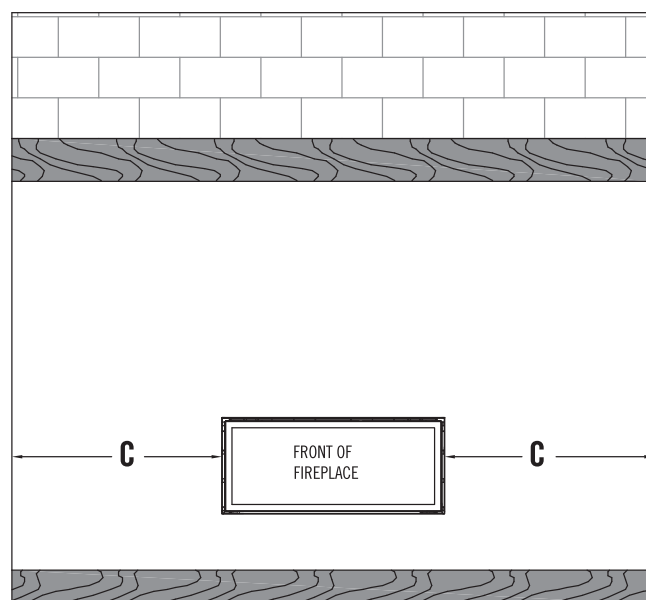

The overhang (A) must be a minimum of 1/2 or greater of the roofline elevation (B) above the base of the fireplace.

The width of the overhang to each side of the appliance (C) must be a minimum of 1/2 or greater of the roofline elevation (B) above the base of the fireplace.