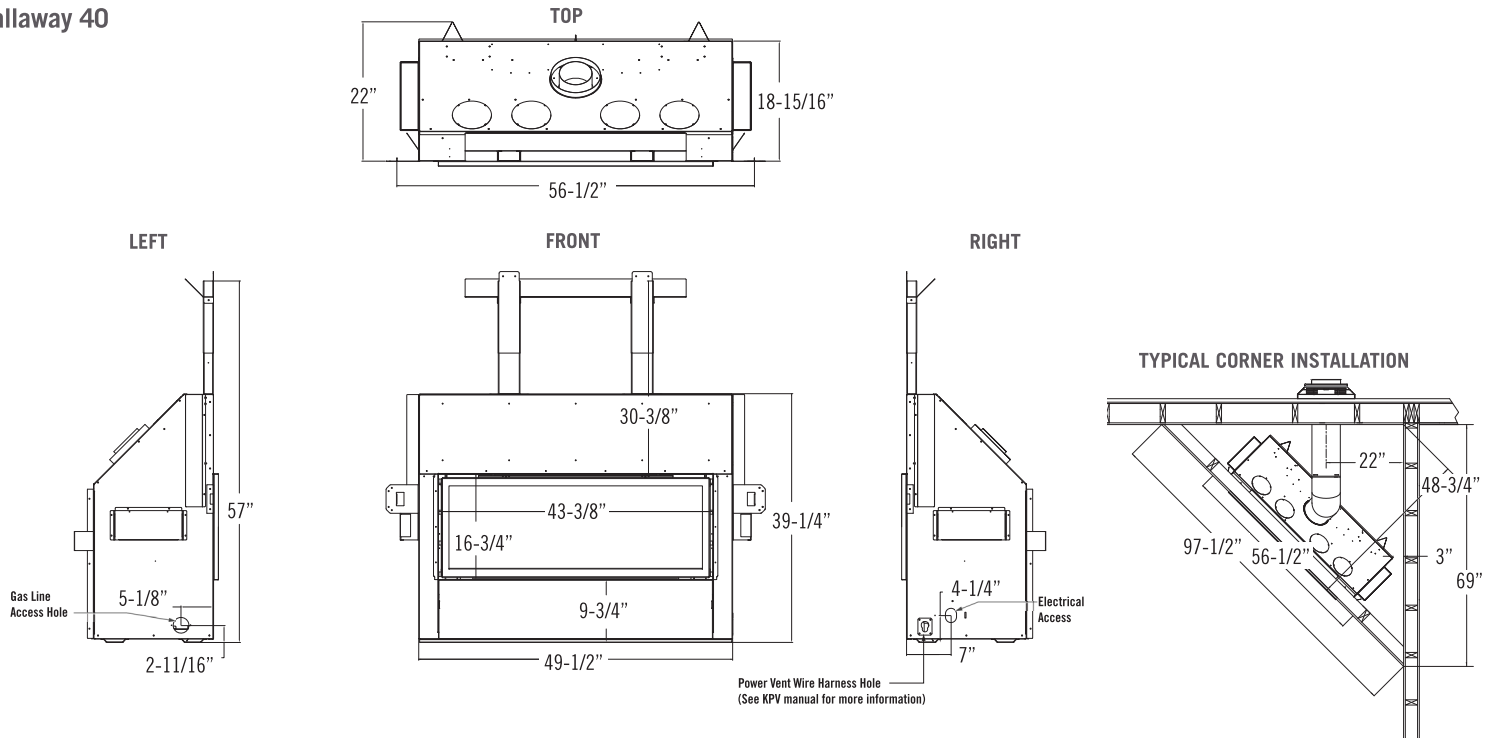

Callaway 40