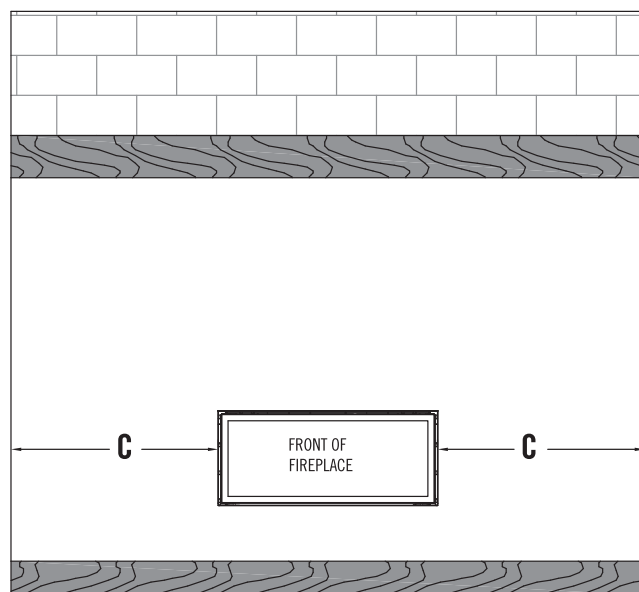

The width of the overhang to each side of the appliance (C) must be a minimum of 1/2 or greater of the roofline elevation (B) above the base of the fireplace.

EXAMPLE: If roofline (B) is 10 ft. above the base of the fireplace, the overhang (A) must be 5 ft. or greater. The width of the overhang to EACH side of the fireplace (C) must be 5 ft. or greater.