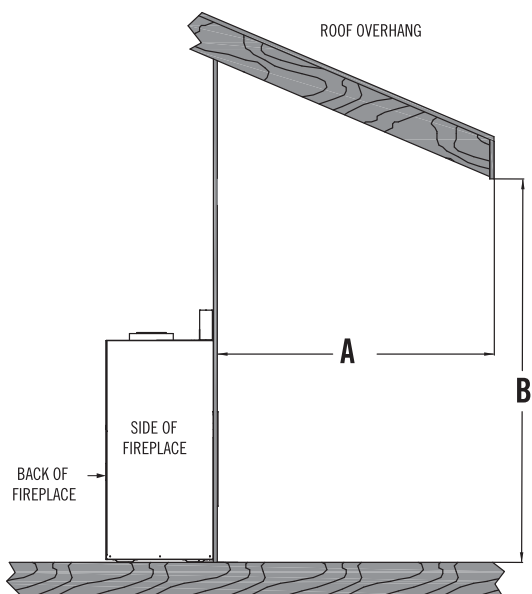

The overhang (A) must be a minimum of 1/2 or greater of the roofline elevation (B) above the base of the fireplace.