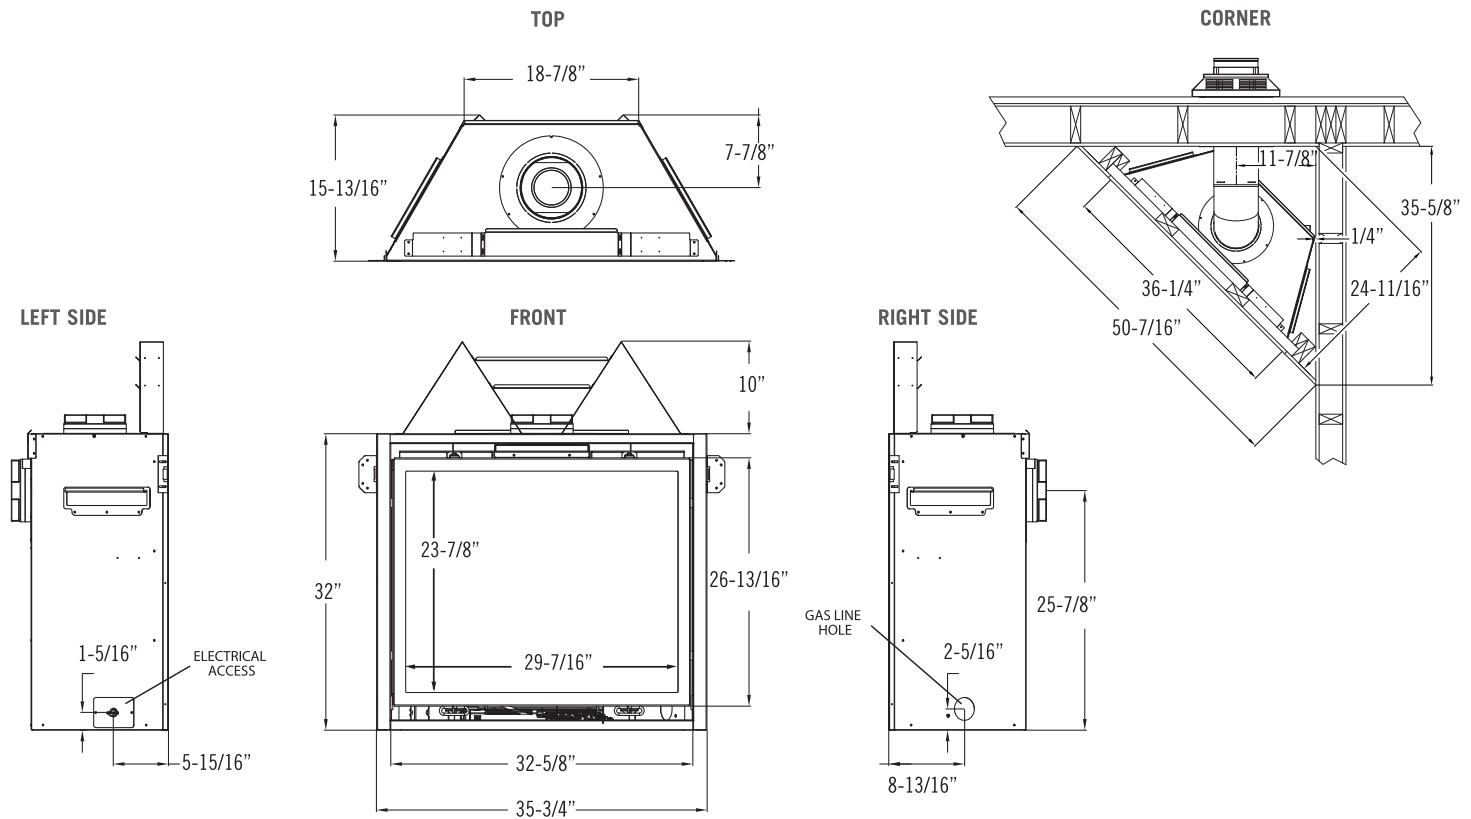

Bayport 36

Outdoor Covered Fireplace Install

- Fireplace operation is approved from 40 degrees F to 110 degrees F
- All wiring connections shall be in accordance with outdoor requirements of NECA NFPA 70
- All clearances and requirements in your appliance manual must be adhered to