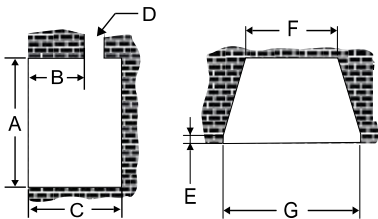

# Gi29 DIMENSIONS

Three-Sided Faceplate

Four-Sided Faceplate

FACEPLATE	DIMENSIONS			
	A - WIDTH	B - HEIGHT	C - DEPTH	D - BOTTOM HEIGHT
Regular Faceplate	40-3/16"	26"	1-1/4"	--
Regular Faceplate w/ Premium Surround	40-13/16"	26-3/8"	1-11/16"	--
Flush Faceplate	40-3/16"	26"	1/8"	--
4-Sided Flush Faceplate	40-3/16"	29-1/4"	1/8"	4-3/16"
Screen with 3-Sided Finishing Trim	31-7/8"	21-7/8"	1/16"	--
Screen with 4-Sided Finishing Trim	31-7/8"	23-1/8"	1/16"	1-1/8"
Oversized Backing Plate	47-1/2"	31-1/2"	1/8"	--
3-Sided Custom Backing Plate	33-7/8" - 56-7/8"	22-7/8" - 44-7/8"	1/8"	--
4-Sided Custom Backing Plate	33-7/8" - 69"	25-1/8" - 45"	1/8"	2-1/8" minimum

## MINIMUM FIREPLACE DIMENSIONS

DIMENSIONS						
A - HEIGHT	B - MAX. LINTEL BAR DEPTH	C - DEPTH	D - DAMPER OPENING	E - FRONT DEPTH TO TAPER	F - WIDTH (REAR)	G - WIDTH (FRONT)
20-1/4"	11-3/8"	16-3/4"	8" x 4" min.	2-5/8"	20"	29"