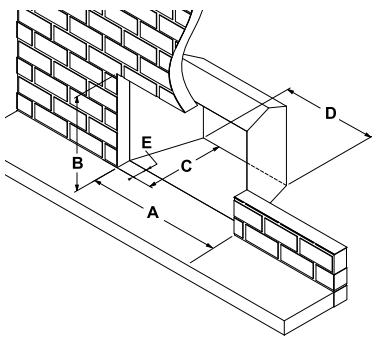

# Gi29 DIMENSIONS

Three-Sided Faceplate

Four-Sided Faceplate

FACEPLATE	DIMENSIONS			
	A - WIDTH	B - HEIGHT	C - DEPTH	D - BOTTOM HEIGHT
Regular Faceplate	40-3/16"	26"	1-1/4"	--
Regular Faceplate w/ Premium Surround	40-13/16"	26-3/8"	1-11/16"	--
Flush Faceplate	40-3/16"	26"	1/8"	--
4-Sided Flush Faceplate	40-3/16"	29-1/4"	1/8"	4-3/16"
Screen with 3-Sided Finishing Trim	31-7/8"	21-7/8"	1/16"	--
Screen with 4-Sided Finishing Trim	31-7/8"	23-1/8"	1/16"	1-1/8"
Oversized Backing Plate	47-1/2"	31-1/2"	1/8"	--
3-Sided Custom Backing Plate	33-7/8" - 56-7/8"	22-7/8" - 44-7/8"	1/8"	--
4-Sided Custom Backing Plate	33-7/8" - 69"	25-1/8" - 45"	1/8"	2-1/8" minimum

## MINIMUM FIREPLACE DIMENSIONS

DIMENSIONS						
A - HEIGHT	B - MAX. LINTEL BAR DEPTH	C - DEPTH	D - DAMPER OPENING	E - FRONT DEPTH TO TAPER	F - WIDTH (REAR)	G - WIDTH (FRONT)
20-1/4"	11-3/8"	16-3/4"	8" x 4" min.	2-5/8"	20"	29"