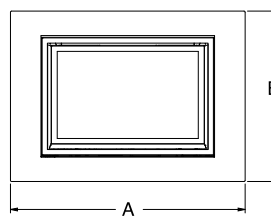

# Gi29 DIMENSIONS

Three-Sided Faceplate

Four-Sided Faceplate

FACEPLATE	DIMENSIONS			
	A - WIDTH	B - HEIGHT	C - DEPTH	D - BOTTOM HEIGHT
Regular Faceplate	40-3/16"	26"	1-1/4"	--
Regular Faceplate w/ Premium Surround	40-13/16"	26-3/8"	1-11/16"	--
Flush Faceplate	40-3/16"	26"	1/8"	--
4-Sided Flush Faceplate	40-3/16"	29-1/4"	1/8"	4-3/16"
Screen with 3-Sided Finishing Trim	31-7/8"	21-7/8"	1/16"	--
Screen with 4-Sided Finishing Trim	31-7/8"	23-1/8"	1/16"	1-1/8"
Oversized Backing Plate	47-1/2"	31-1/2"	1/8"	--
3-Sided Custom Backing Plate	33-7/8" - 56-7/8"	22-7/8" - 44-7/8"	1/8"	--
4-Sided Custom Backing Plate	33-7/8" - 69"	25-1/8" - 45"	1/8"	2-1/8" minimum