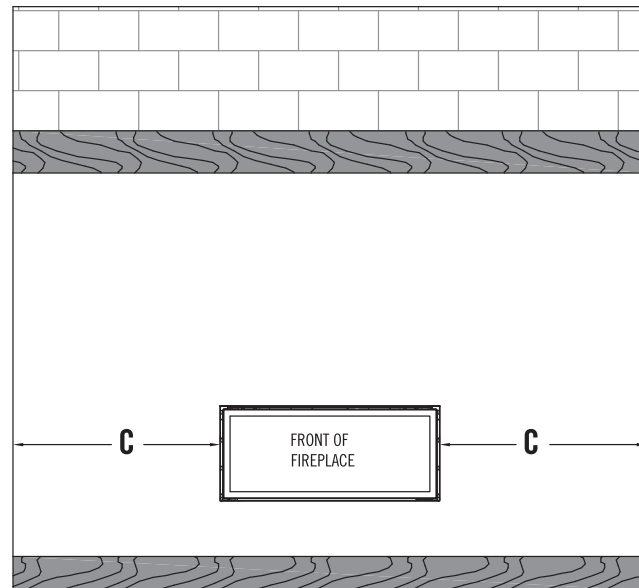

The width of the overhang to each side of the appliance (C) must be a minimum of 1/2 or greater of the roofline elevation (B) above the base of the fireplace.

EXAMPLE: If roofline (B) is 10 ft. above the base of the fireplace, the overhang (A) must be 5 ft. or greater. The width of the overhang to EACH side of the fireplace (C) must be 5 ft. or greater.

In order to continually provide the highest quality product available, features/options, specifications, & dimensions are subject to change. Flame appearance and characteristics may be affected by altitude, fuel type, venting configuration, and other factors. Refer to the unit installation manual for complete installation instructions. Installation must conform with local building codes. **In some regions it may be possible that this appliance qualifies for an energy rebate. See your local dealer for details regarding promotions and qualifications.**

Manufactured by Hussong Mfg. Co., Inc.
204 Industrial Park Road, Lakefield, MN 56150
Phone 1-800-253-4904 www.kozyheat.com

4-22

Product Line:

For complete information on the Kozy Heat product line, please contact us at:

FOR CALIFORNIA RESIDENTS ONLY

⚠ California Proposition 65 Warning

WARNING: This product can expose you to chemicals including Carbon Monoxide, that is an externally vented by-product of fuel combustion, which is [are] known to the State of California to cause birth defects or other reproductive harm. For more information, visit www.P65Warnings.ca.gov.