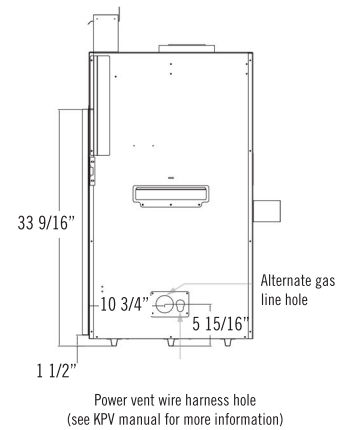

### Clearances to Combustibles

Model	Alpha 36S
Top of unit face to framing	5-5/16"
From appliance left & right stand-off brackets	0"
From appliance back stand-off brackets	0"
From appliance bottom stand-off	0"
From appliance front	36"
Top of unit face to ceiling	30-5/16"
Finishing edge to adjacent sidewall	6"
Mantel 9" deep from fireplace enclosure floor	47"
Base of the fireplace to top of the enclosure	72"