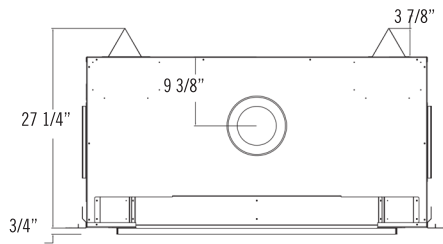

ALPHA 36S

Specifications

Alpha 36S

TOP