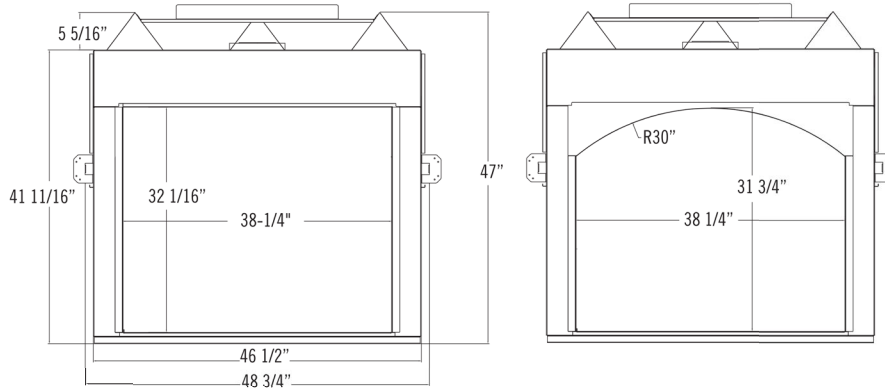

ALPHA 36S

Specifications

Alpha 36S

FRONT

Clearances to Combustibles

Model	Alpha 36S
Top of unit face to framing	5-5/16"
From appliance left & right stand-off brackets	0"
From appliance back stand-off brackets	0"
From appliance bottom stand-off	0"
From appliance front	36"
Top of unit face to ceiling	30-5/16"
Finishing edge to adjacent sidewall	6"
Mantel 9" deep from fireplace enclosure floor	47"
Base of the fireplace to top of the enclosure	72"

Heat Management Options

Model	Alpha 36S
Interior Heat Transfer Kit	Optional
Exterior Heat Transfer Kit	Optional

Model	Alpha 36S
Height	41-11/16"
Width	46-1/2"
Back Width	46-1/2"
Depth	23-3/8"
Weight	315 lbs
Viewing Area (Rectangle)	38-1/4 x 32-1/16
Viewing Area (Arched)	R30" 38-1/4 x 31-3/4
BTU/hr. NG High/Low	48,000 / 24,000
BTU/hr. LP High/Low	48,000 / 24,000
ENERGUIDE P.4 NG / LP	73.81% / 75.99%
Steady State NG / LP	74.36% / 76.38%
AFUE % NG / LP	69.77% / 71.34%
Valve System	IPI
Optional Refractory/Panels (Required)	Herringbone, Traditional Brick, Enamel
Ceramic Glass	Standard
Accent Light Kit	Standard
Fan Kit	Standard
Screen Front	Required
Horizontal Power Vent	Optional

Features, Options & Specifications are subject to change.

Vent System Approval & Requirements

This fireplace is manufactured to accept 5"x 8" rigid and flexible pipe:

- Simpson Dura-Vent™ DV-PRO Pipe - 5"x 8"
- Selkirk Metalbestos™ Direct Chimney System - 5"x 8"
- Ameri-Vent/American Metal™ Direct Chimney System - 5"x 8"
- Metal Fab™ 5"x 8"
- ICC™ 5"x 8"
- Kozy Heat™ Flexible #800 series Vent Kits - 5"x 8"
- BDM™ Direct Vent Chimney System - 5"x 8"
- Olympia Venting Supply, Inc. Ventis Direct Vent 5"x 8"