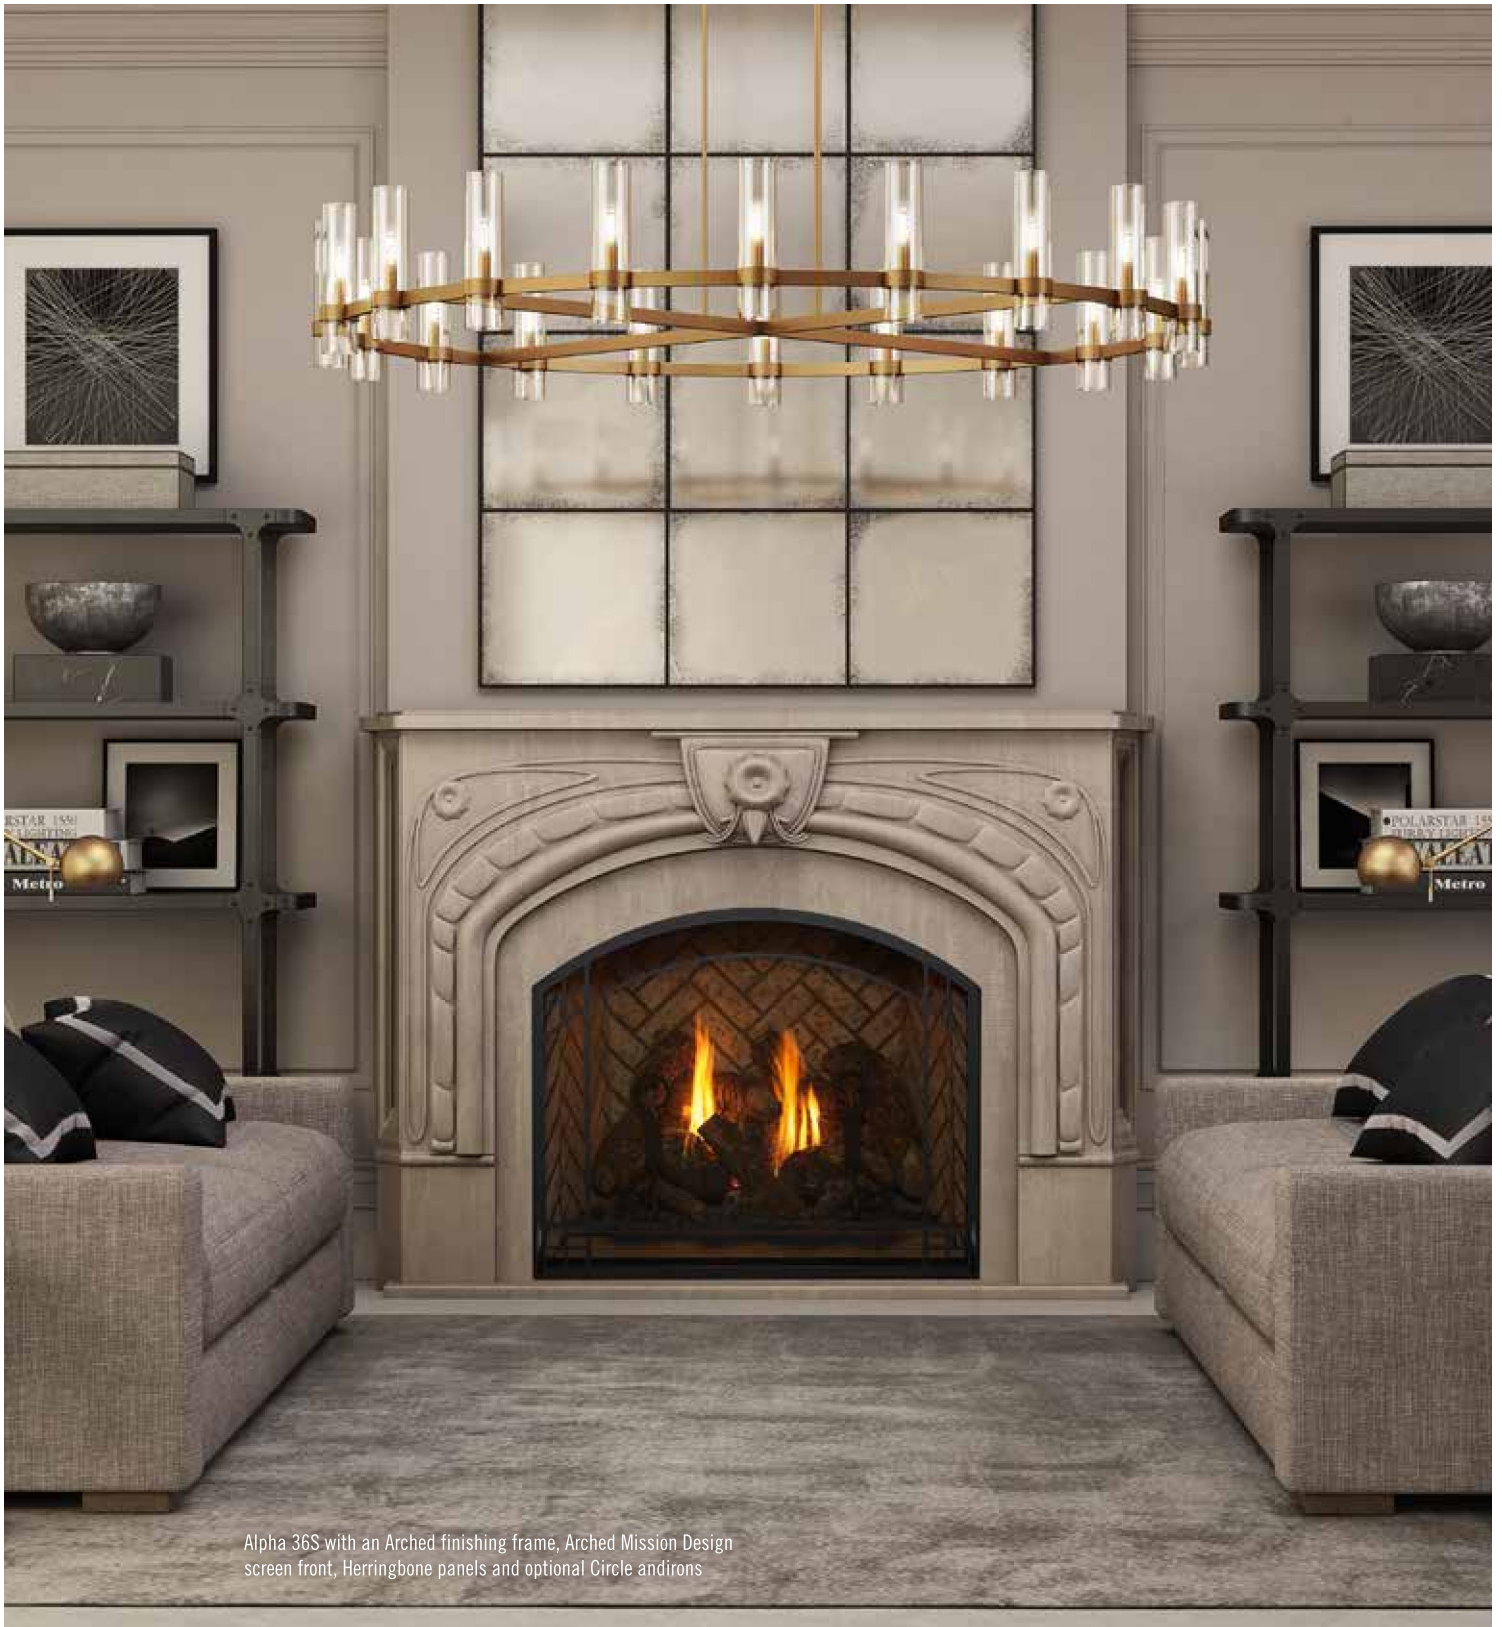

ALPHA 36S

CLEAN FACE DIRECT VENT GAS FIREPLACE

Alpha 36S with an Arched finishing frame, Arched Mission Design screen front, Herringbone panels and optional Circle andirons

QUALITY FIREPLACES FOR LIFE.

KOZY HEAT
FIREPLACES