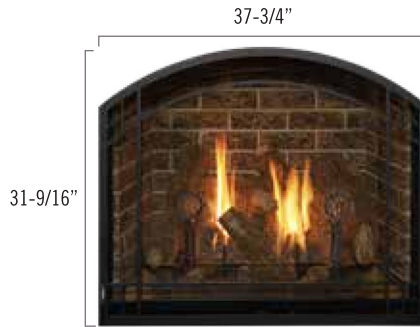

## Refractory Options

Traditional Brick

Enamel

Herringbone

*Standard Black firebox*

**Rectangle Mission Screen Front**  
with Enamel panels and Circle andirons

**Arched Mission Design Screen Front**  
with Traditional Brick refractory and Diamond andirons