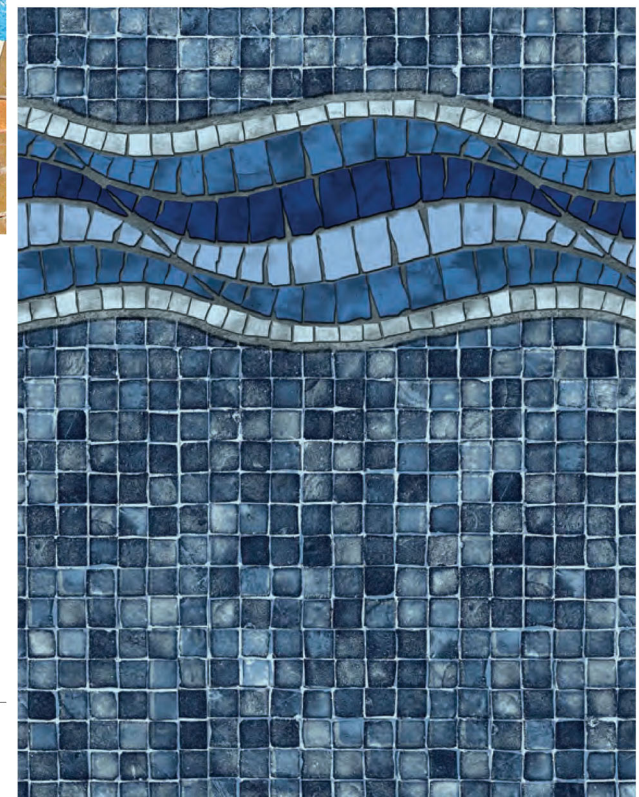

BALI

with Mosaic Ocean Bottom

CHERISHED LOOP-LOC® FAVORITES

An island paradise of pristine beaches, refreshing ocean breezes and cascading waters are brought to life in your backyard.

Light Blue Base / Available in 20 & 28 mil.
Mosaic Ocean Textured Step/Bench Available
Mosaic Ocean All Over Wall Print Available