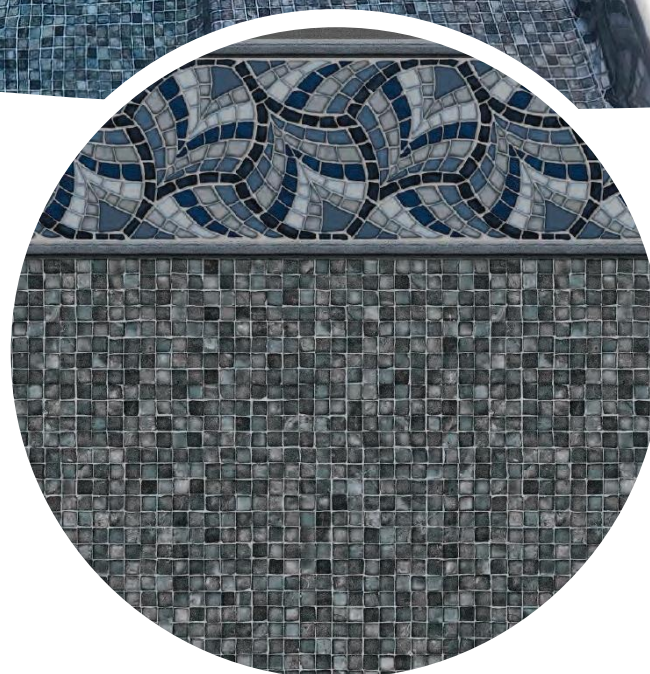

Gray Base / Available in 28 mil.
Slate Mosaic Textured Step/Bench Available
Slate Mosaic All Over Wall Print Available

SAN SEBASTIAN

with Slate Mosaic Bottom

ONLY FROM LOOP-LOC® - EXCLUSIVE

Named for the one of the most famous tourist and cultural spots in Spain, the elegantly arranged mosaic patterns of this design proclaim a setting of sophistication and style.

Gray Base / Available in 28 mil.
 Slate Mosaic Textured Step/Bench Available
 Slate Mosaic All Over Wall Print Available

BALI

with Mosaic Ocean Bottom

CHERISHED LOOP-LOC® FAVORITES

An island paradise of pristine beaches, refreshing ocean breezes and cascading waters are brought to life in your backyard.