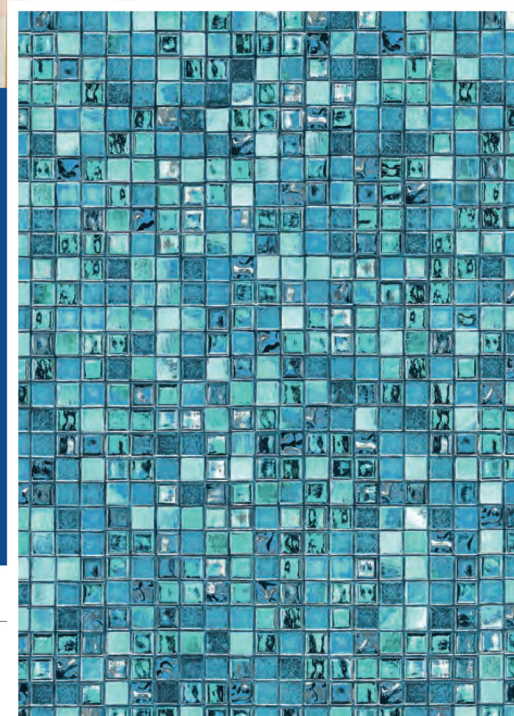

PACIFICA

PEARLESENCE®
LOOP-LOC® EXCLUSIVE LUXURY LINER

With an iridescent glow, our PearlEssence® teal tiles shimmer and sparkle as if mimicking the beautiful waves along the California coastline, bringing a harmonious energy to your backyard oasis.

White Base / Available in 20 & 28 mil.
Pacifica Textured Step/Bench Available