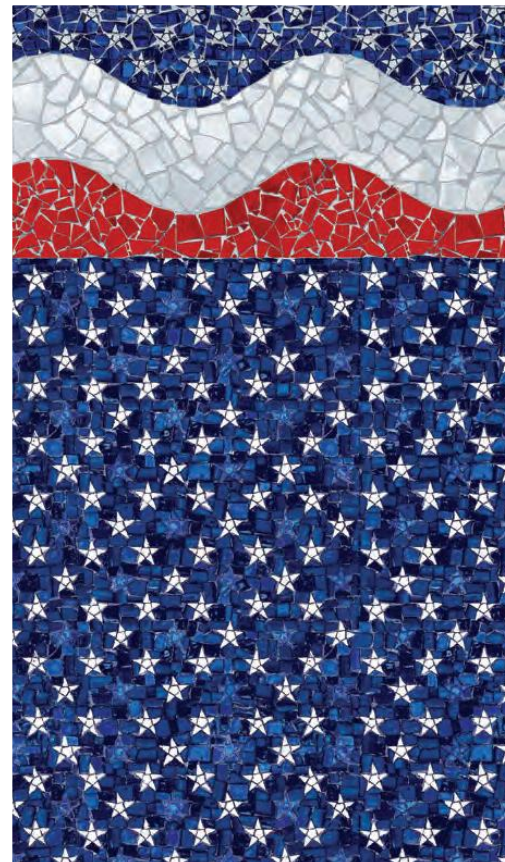

UNITED WAVES

w/ Starry Night

BOUTIQUE COLLECTION

LOOP-LOC® EXCLUSIVE LUXURY LINER

Float away in a bold, patriotic sea of red, white, and blue, where stars shine under the glistening water and colorful mosaic waves glide along the surface.

White Base / Available in 20 & 28 mil.

Starry Night Textured Step/Bench Available

Starry Night All Over Wall Print Available in 28 mil.