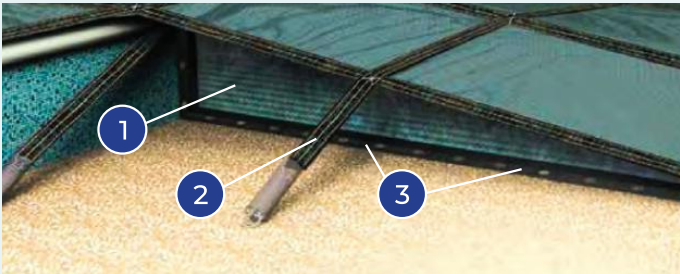

1. Triangular flap of mesh materials sewn to underside of cover.
2. Extrusion with multiple anchoring locations sewn to flap where it meets deck and raised obstruction.
3. Standard LOOP-LOC hardware installed at approximately 3' intervals, secures flap to deck and obstruction.