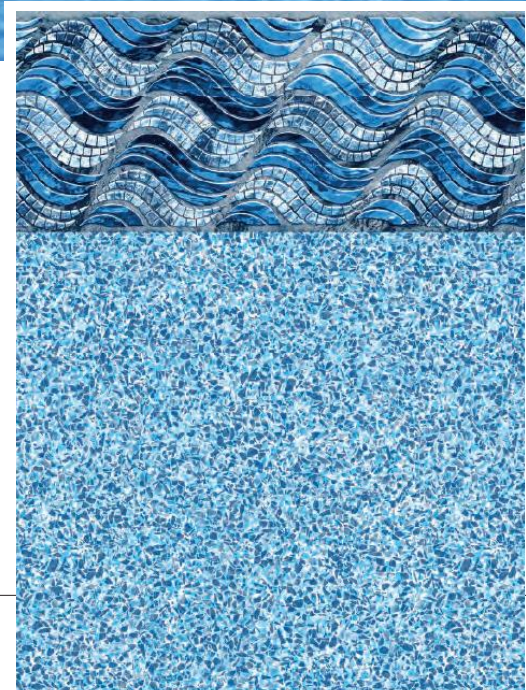

BENGAL BAY

with Lapis Quartz Bottom

ONLY FROM LOOP-LOC® - EXCLUSIVE

Drift along on the gentle lapping waves of Bengal Bay and dream of exotic destinations where crystal blue waters await and jewel-tone lapis quartz glistens below the surface.

White Base / Available in 20 & 28 mil.
Lapis Quartz Textured Step/Bench Available
Lapis Quartz All Over Wall Print Available