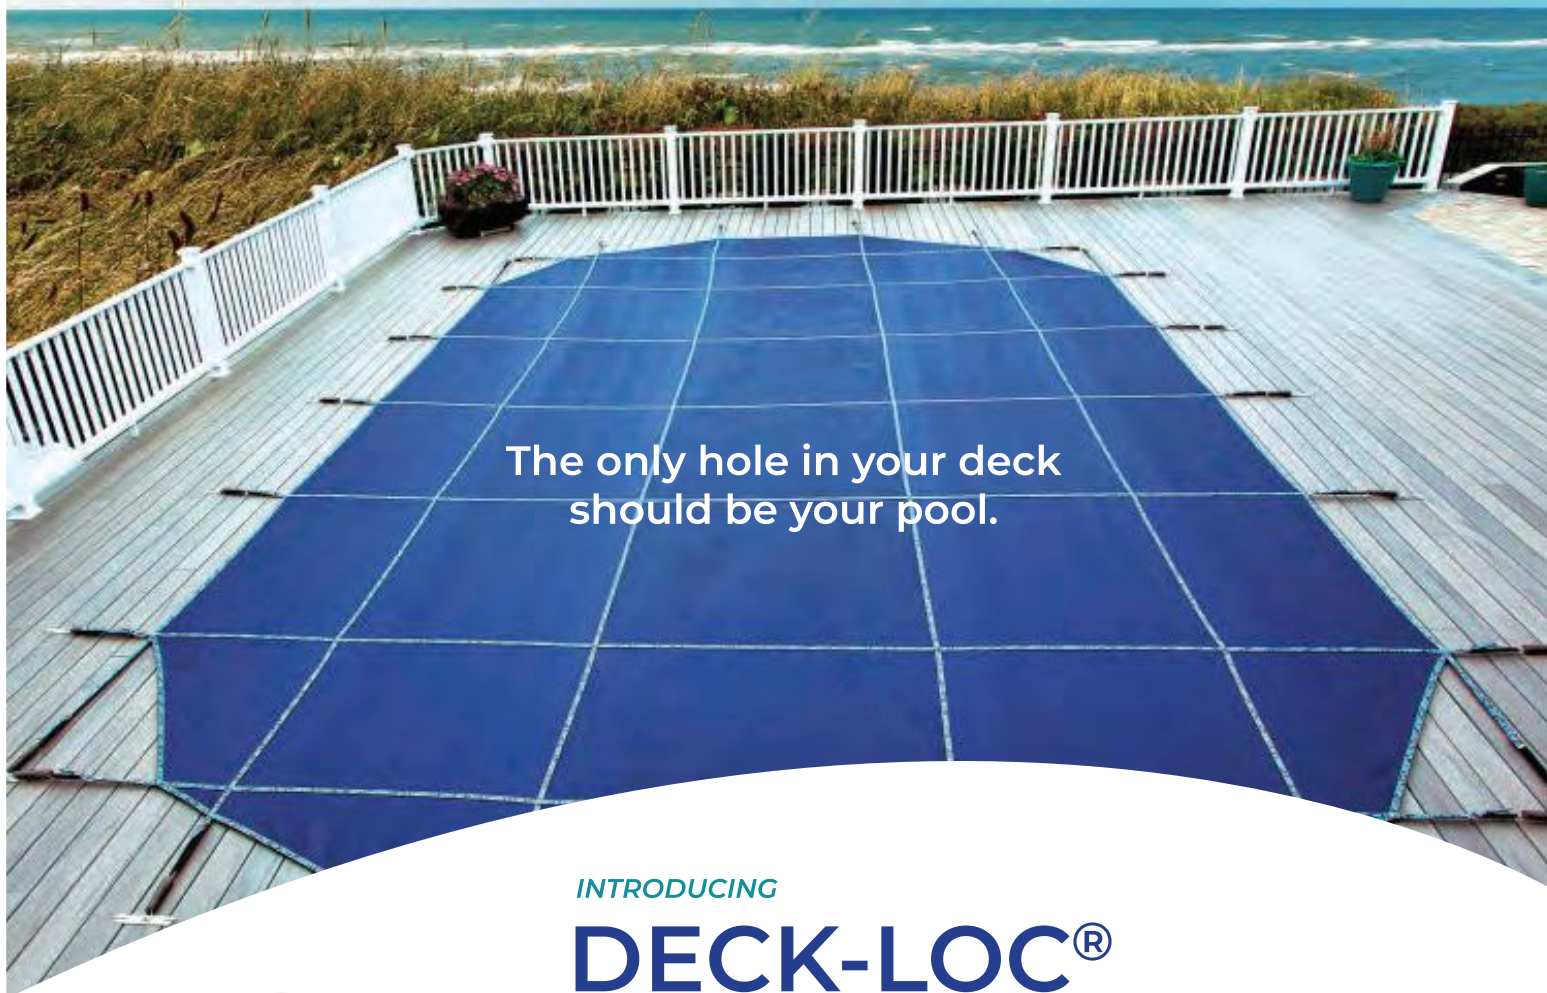

The only hole in your deck
should be your pool.

INTRODUCING

DECK-LOC®

The first NO-DRILL anchor system for composite decks.

Now you can install a pool cover on composite decking without drilling a single hole. DECK-LOC anchors secure in seconds by simply turning the clamps until they lock under the deck boards. Removing them for storage is just as easy, leaving the pool deck pristine and unscarred, because the only hole in your deck should be your pool.