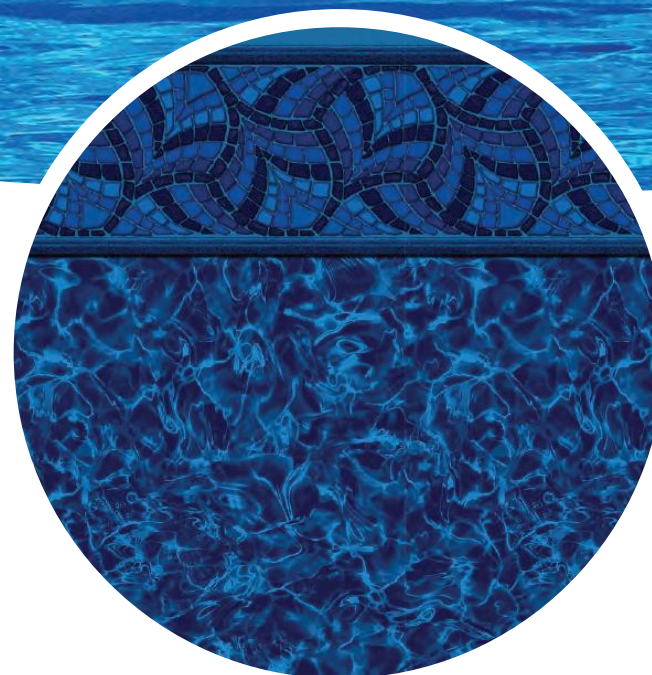

SERENITY

with Meribella Seas

CHERISHED LOOP-LOC® FAVORITES

Find peace and serenity where reflections of spiraling azure and deep indigo replenish the senses and encourage relaxation.

Indigo Blue Base / Available in 28 mil.
Meribella Seas Textured Step/Bench Available
Meribella All Over Wall Print Available