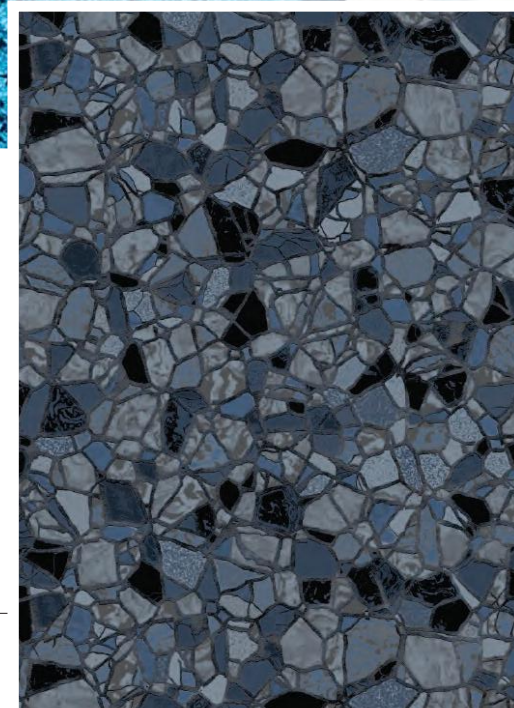

QUARTZ FLAGSTONE

PEARLESENCE®

A unique interpretation in this incredible recreation of a hand-laid flagstone walkway. Infused with blue iridescent inks, it's a boldly different PearlEssence® pattern.

Dark Gray Base / Available in 28 mil.
Quartz Flagstone Textured Step/Bench Available