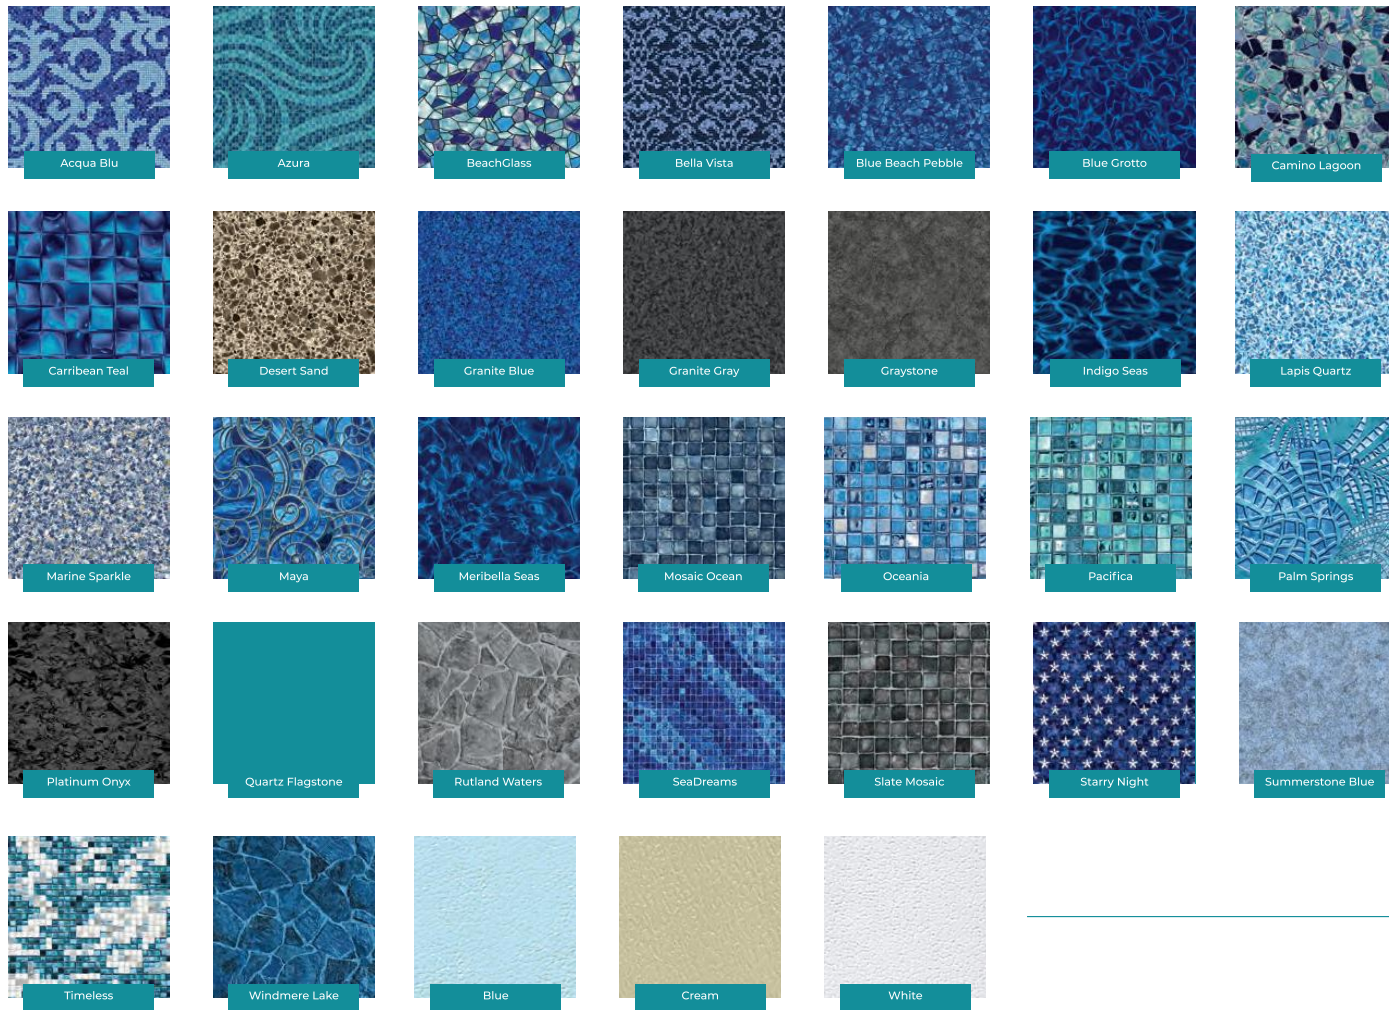

Tan Base / Available in 20 & 28 mil.
Desert Sand Textured Step/Bench Available
Desert Sand All Over Wall Print Available

BRONZED COCOA

with Desert Sand

ONLY FROM LOOP-LOC® - EXCLUSIVE

Earthy, luxurious, and smooth. Our Bronzed Cocoa pattern perfectly melds rich browns with warm tans to give your pool an elevated and natural look.

Tan Base / Available in 20 & 28 mil.
Desert Sand Textured Step/Bench Available
Desert Sand All Over Wall Print Available

GRANITE GRAY

GUNITE LINER SERIES

Dark Gray Base / Available in 28 mil.
 Granite Gray Textured Step/Bench Available

GRAYSTONE

GUNITE LINER SERIES

European Gray Base / Available in 28 mil.
 Graystone Textured Step/Bench Available

SUMMERSTONE BLUE

GUNITE LINER SERIES

Pale Blue Base / Available in 28 mil.
 Summerstone Blue Textured Step/Bench Available

Textured Patterns

Textured Patterns available in 26 mil. for pool step and bench applications:

Solid Patterns

Arctic White / Available in 28 mil. only.	European Blue / Available in 28 mil. only.	Light Gray / Available in 28 mil. only.
Montauk Blue / Available in 20 & 28 mil.	Steel Gray / Available in 20 mil. only.	Tan / Available in 30 mil. only.