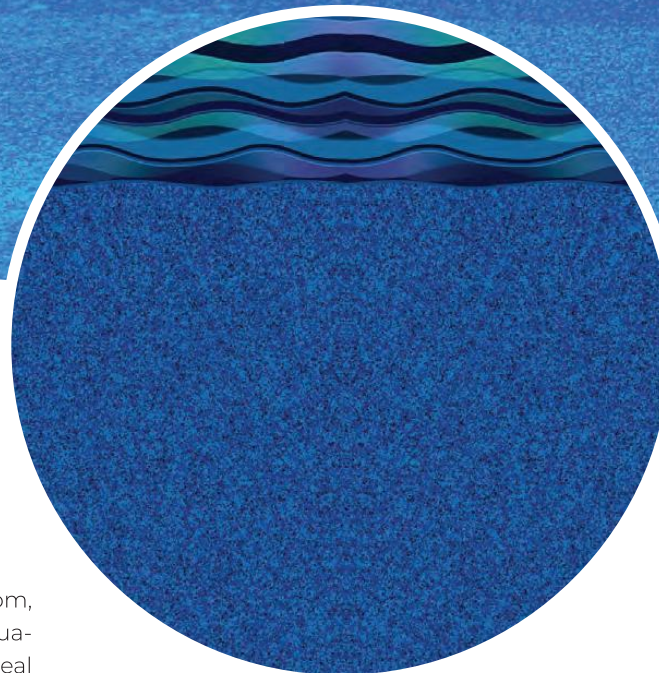

HONU

with Granite Blue Bottom

AQUA SHIFT INKS
LOOP-LOC® EXCLUSIVE LUXURY LINER

Celebrating Honu, the Hawaiian spirit of good luck and wisdom, our luminescent pool liner sparkles with ultra-brilliant Aqua-Shift technology, changing colors from shimmering silver-teal to deep violet-blues.

HDE Blue Base / Available in 28 mil.
Granite Blue Textured Step/Bench Available