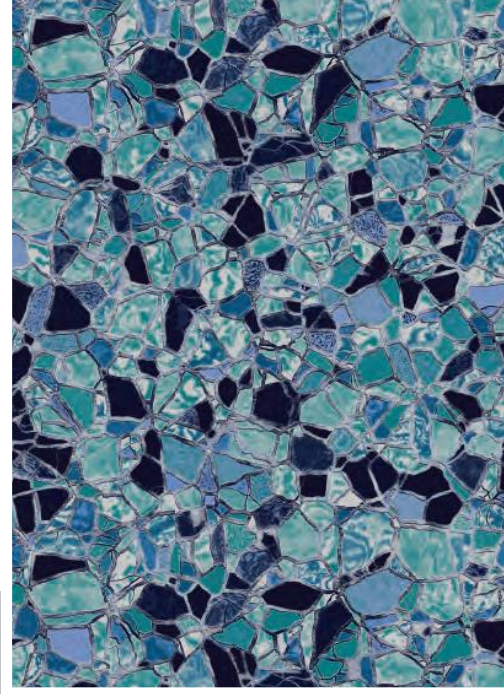

CAMINO LAGOON

PEARLESSENCE®
LOOP-LOC® EXCLUSIVE LUXURY LINER

An extraordinary collage of blue and teal abstract designs truly makes this PearlEssence® selection unique, as it offers an aura that is simultaneously intriguing and meditative.

Light Gray Base / Available in 28 mil.
Camino Lagoon Textured Step/Bench Available