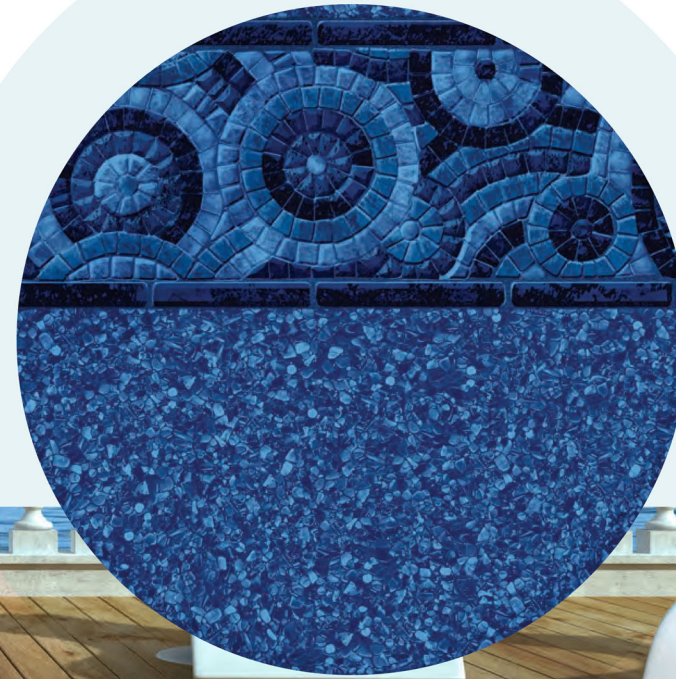

MYKONOS

with Blue Beach Pebble Bottom

ONLY FROM LOOP-LOC® - EXCLUSIVE

True to the island “jewel” of the Aegean Sea for which it’s named, this stunning creation brings a beautiful deep blue to your backyard retreat.

Dark Blue Base / Available in 20 & 28 mil.
Blue Beach Pebble Textured Step/Bench Available
Blue Beach Pebble All Over Wall Print Available