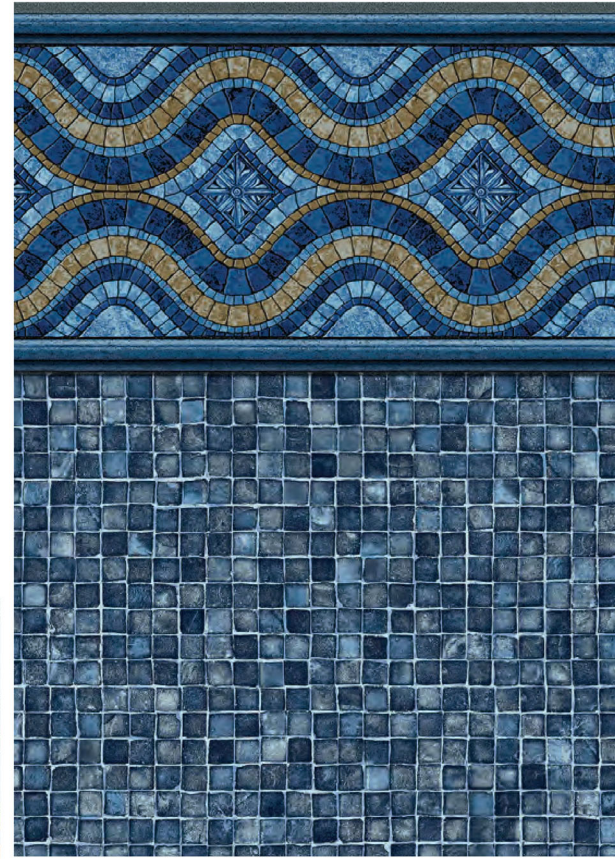

SANTE FE

with Mosaic Ocean Bottom

CHERISHED LOOP-LOC® FAVORITES

Bring a bold statement of style to any pool by evoking the charm and sophistication of Santa Fe, and pay homage to the sun gods of the Southwest.

Light Blue Base / Available in 20 & 28 mil.
Mosaic Ocean Textured Step/Bench Available
Mosaic Ocean All Over Wall Print Available