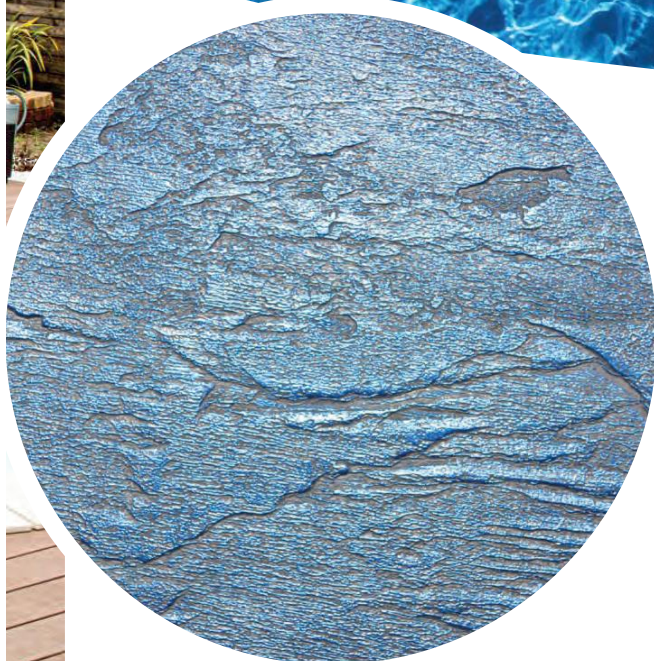

MIDNIGHT SLATE

EMBOSSSED COLLECTION
LOOP-LOC® EXCLUSIVE LUXURY LINER

Get dramatic with the strikingly different look of textured slate. Infused with blue iridescent inks, it's shimmery and reminiscent of sea spray kissing remote, rocky shores.

Dark Gray Base / Available in 28 mil.
Fully Textured