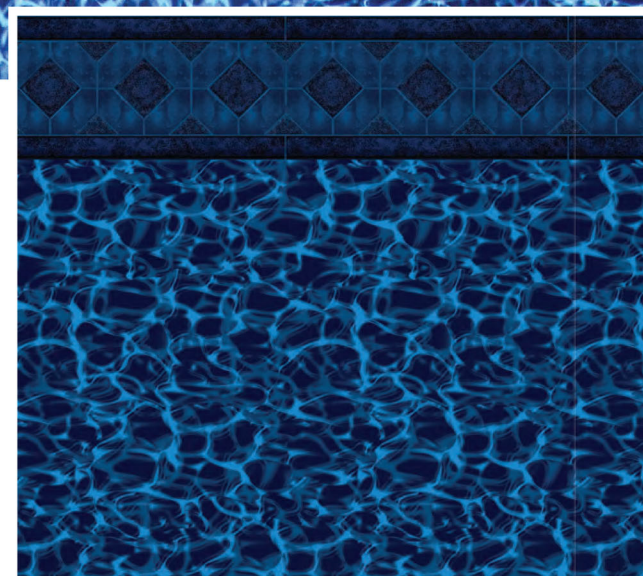

STONE HAVEN

with Indigo Seas Bottom

ONLY FROM LOOP-LOC® - EXCLUSIVE

Hexagons meet diamonds in this geometrically diverse border pattern that melds into a striking indigo illusion.

HD Caribbean Base / Available in 20 & 28 mil.
Indigo Seas HD Textured Step/Bench Available
Indigo Seas Pattern Available in Backyard Accents Products.
Indigo Seas All Over Wall Print Available