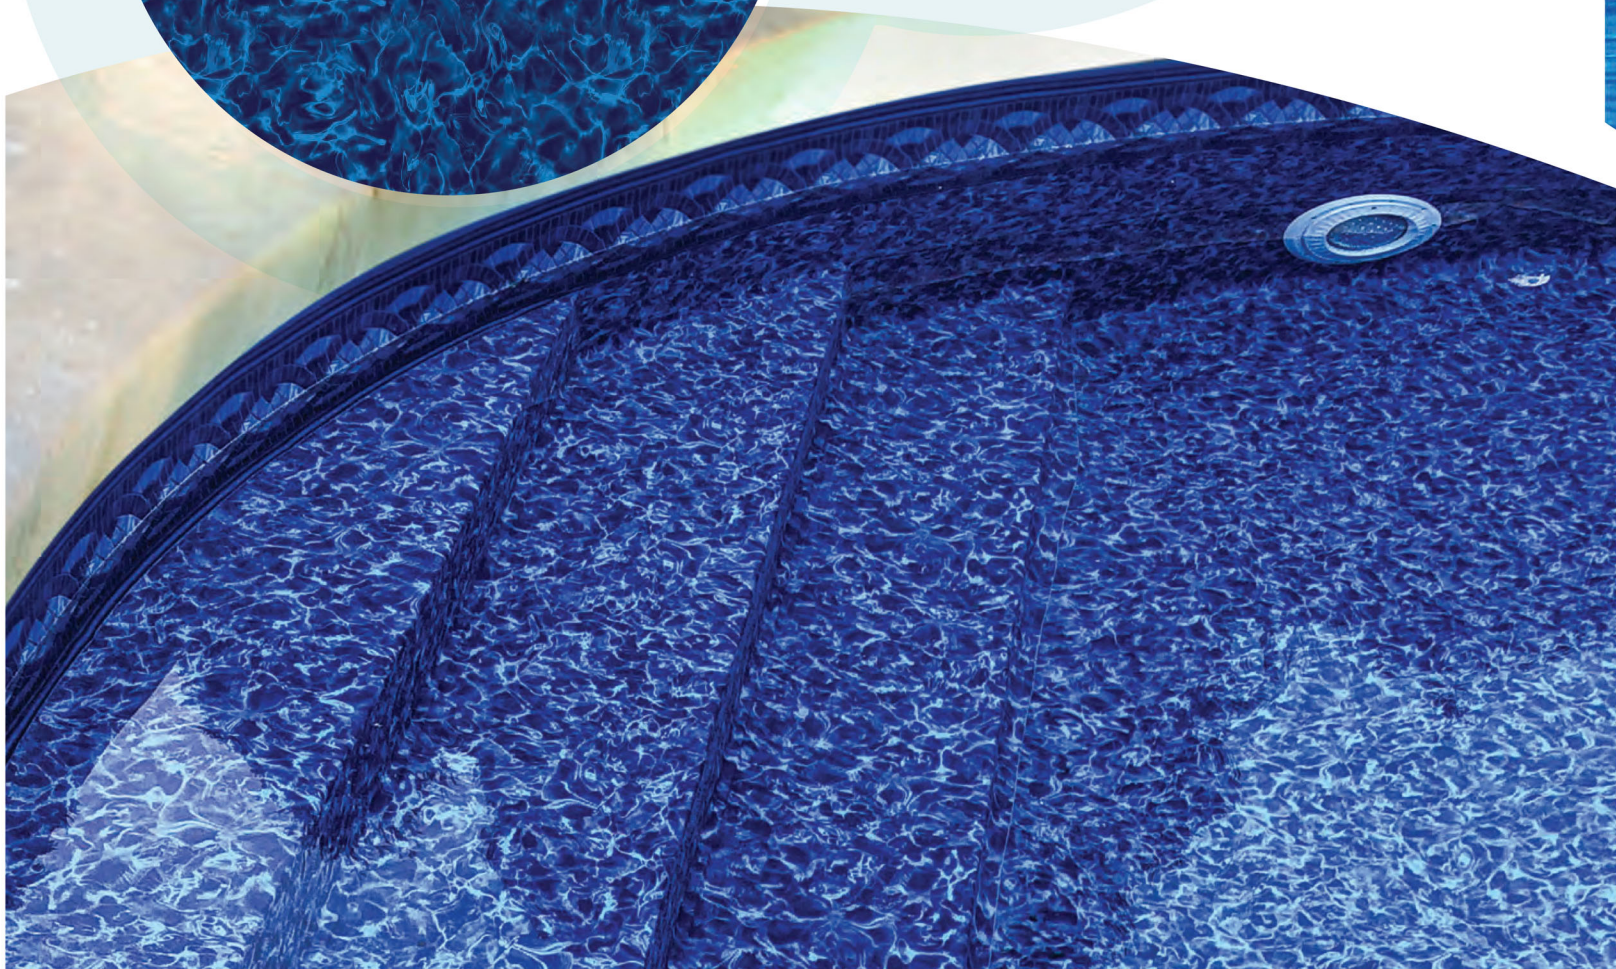

ETERNITY

with Meribella Seas

CHERISHED LOOP-LOC® FAVORITES

Float away in a dreamy ocean of deep cobalt and swirling cerulean blues where eternity meets timelessness.

Indigo Blue Base / Available in 20 & 28 mil.
Meribella Seas Textured Step/Bench Available
Meribella All Over Wall Print Available