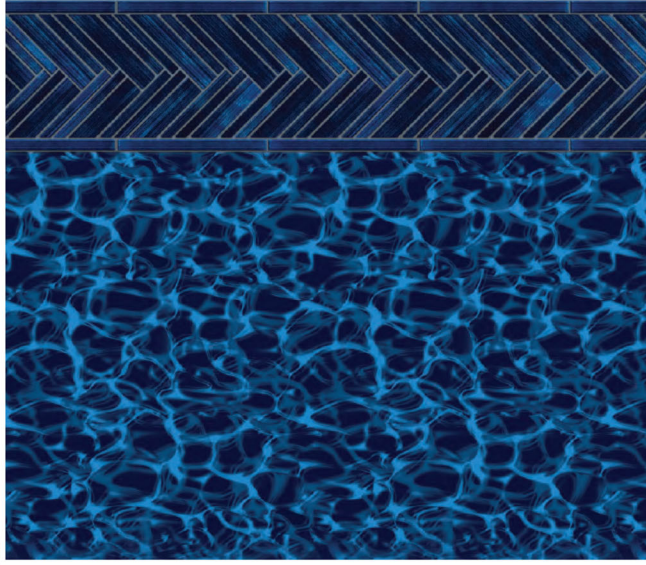

NANTUCKET ISLE

with Indigo Seas Bottom

ONLY FROM LOOP-LOC® - EXCLUSIVE

Sophisticated and rich – yet understated. This multifaceted blue chevron border pattern is quite simply the definition of “wow factor.”

HD Caribbean Base / Available in 20 & 28 mil.

Indigo Seas HD Textured Step/Bench Available

Indigo Seas Pattern Available in Backyard Accents Products.

Indigo Seas All Over Wall Print Available