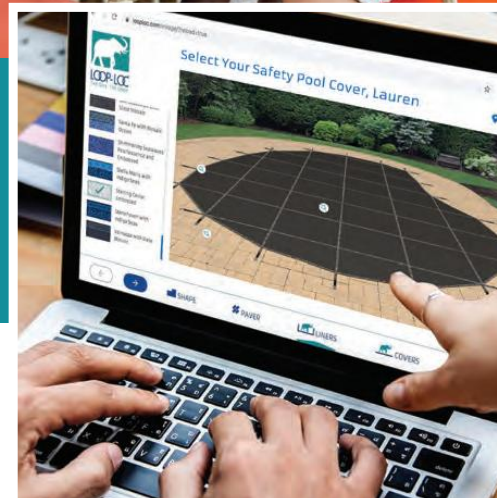

*Neon Green is only available as a float cover. All the other patterns are available as Pool & Beach Towels and Outdoor Pillow Covers.

Meet Mirage®

Visualize the pool of your dreams!

Now you can see how any LOOP-LOC luxury liner or pool cover will look on your pool with our new online pool visualizer.

Choose your pool shape, paver color, liner pattern, or cover color. Try as many variations as you like to bring the pool of your dreams to life. You can even share the final product on social media.

Scan the QR Code to start visualizing your dream backyard today!