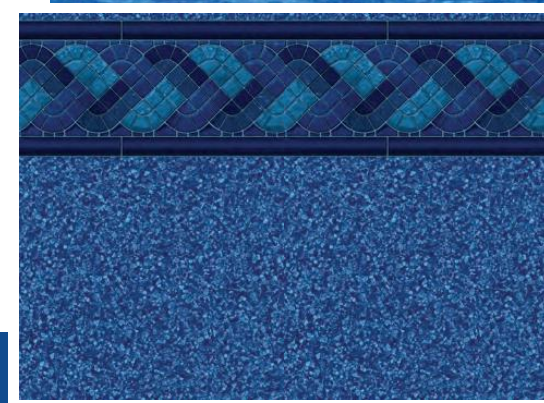

HAMPTON BLUE

with Blue Beach Pebble Bottom

CHERISHED LOOP-LOC® FAVORITES

Classically elegant, this popular design brings out your pool water's natural beauty.

*This pattern has a solid light blue selvage edge.

Dark Blue Base / Available in 20 & 28 mil.
Blue Beach Pebble Textured Step/Bench Available
Blue Beach Pebble All Over Wall Print Available

SAG HARBOR

with Blue Beach Pebble Bottom

CHERISHED LOOP-LOC® FAVORITES

The style is simple and serene... just like the Long Island destination for which it's named.

Dark Blue Base / Available in 20 & 28 mil.
Blue Beach Pebble Textured Step/Bench Available
Blue Beach Pebble All Over Wall Print Available