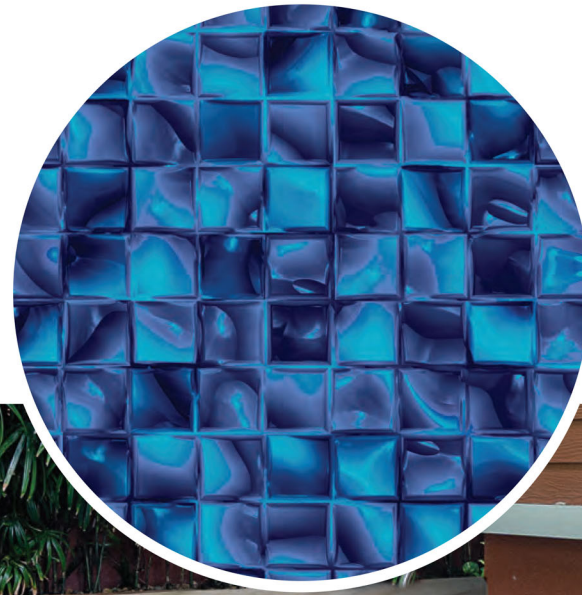

CARIBBEAN TEAL

CHERISHED LOOP-LOC® FAVORITES

Immerse yourself in the signature color of peaceful and serene seas. Give a teal Caribbean feel to any pool. Squares are 2" x 2".

Electric Teal Base / Available in 20 & 28 mil.
Caribbean Teal Textured Step/Bench Available