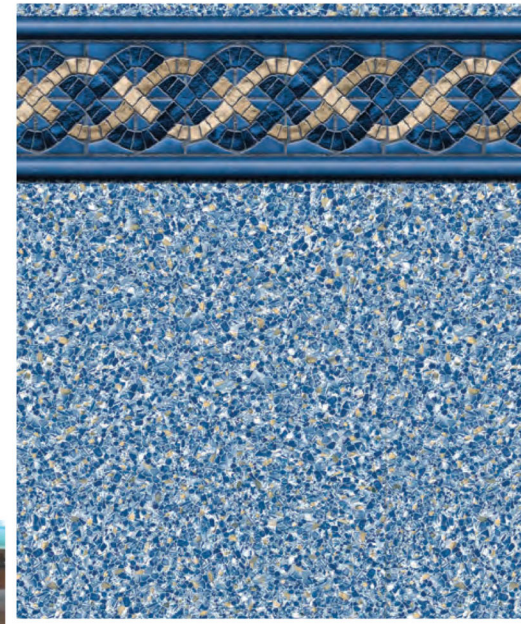

OCEAN REEF

with Marine Sparkle Bottom

CHERISHED LOOP-LOC® FAVORITES

The wondrous colors of the ocean depths are captured in all their shimmering beauty in this glistening liner design.

White Base / Available in 20 & 28 mil.
Marine Sparkle Textured Step/Bench Available
Marine Sparkle All Over Wall Print Available