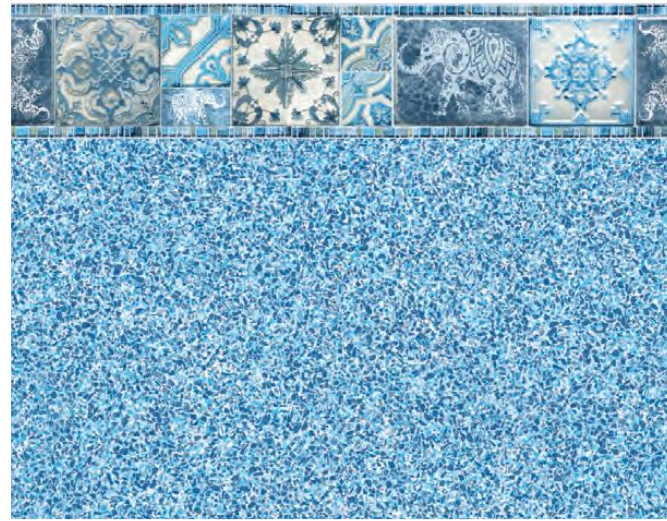

MANDALA

with Lapis Quartz Bottom

ONLY FROM LOOP-LOC® - EXCLUSIVE

Symbolizing the infinite and never-ending through stunning mandalas — and with the wisdom and strength of the elephant — our Mandala design captures a mosaic of spiritual grace that's peerless and incomparable.

White Base / Available in 28 mil.
Lapis Quartz Textured Step/Bench Available
Lapis Quartz All Over Wall Print Available