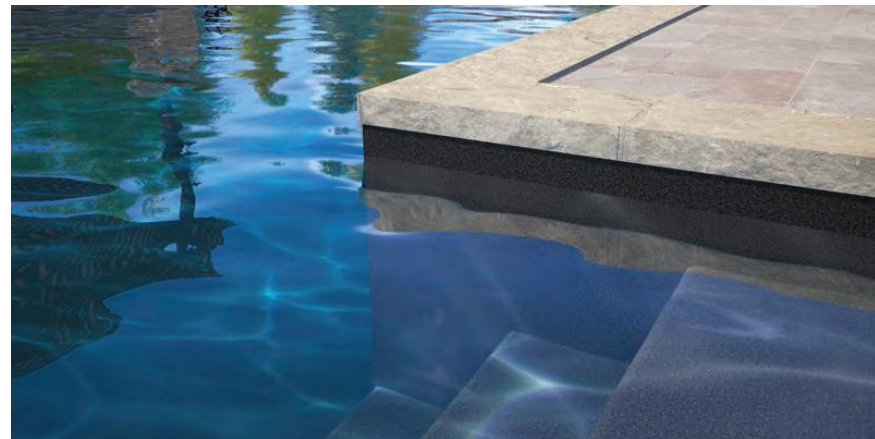

GRANITE GRAY

GUNITE LINER SERIES

Dark Gray Base / Available in 28 mil.
Granite Gray Textured Step/Bench Available