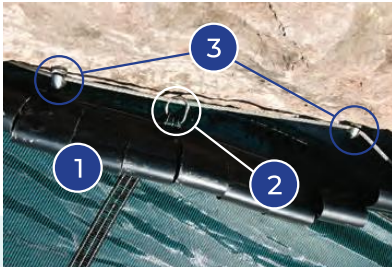

Anchors

Brass, flush-mounted in deck with screw-type insert. 4,000 pound break strength at neck.

Installation Tools

30" long steel rod, with notched end and plastic grip.

Finished Cover

To have sections approximately 3' x 3'. (For residential rectangular pools only, cover may be made with approximately 5' x 5' sections.) All straps to be "X"-tacked at cover edge with stainless steel buckles and aluminum tips.

Unique solutions for one-of-a-kind pools

Cable-LOC®

We've raised the bar on **raised wall installation.**

Installing LOOP-LOC® safety covers on pools with raised walls is now an easier and more beautiful experience. Our innovative new CABLE-LOC treatment features 33% fewer anchors, flexible anchor positioning for much faster installation, exceptional quality materials, and a sleek new look you will love!