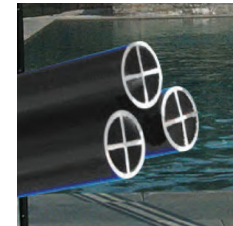

An additional layer of protection: **built for strength, built to last.**

When it comes to keeping kids safe, there is no substitute for adult supervision, but no parent can be everywhere, every minute. BABY-LOC® is a convenient, cost-effective additional layer of protection to prevent access to pools by children.

Plus, it's built strong, built to last, and can be put up or taken down in mere minutes.