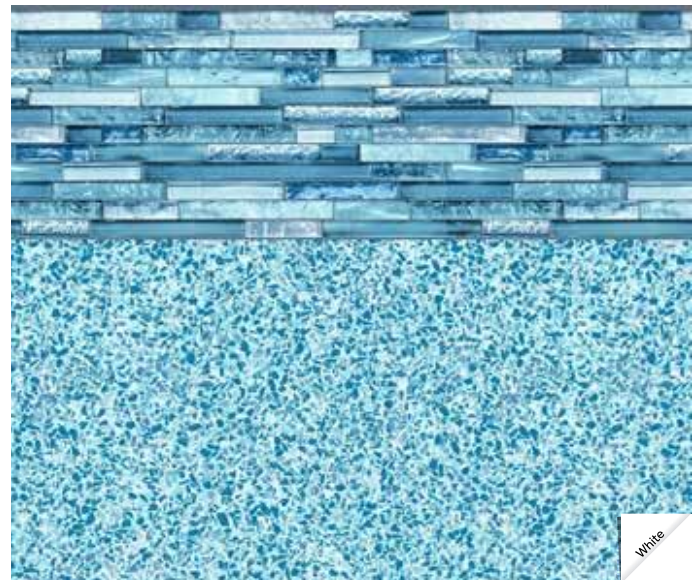

White

-  **20 mil Wall / 20 mil Floor**
- Available in SureStep
- Light Blue Water Color
- Contemporary Style