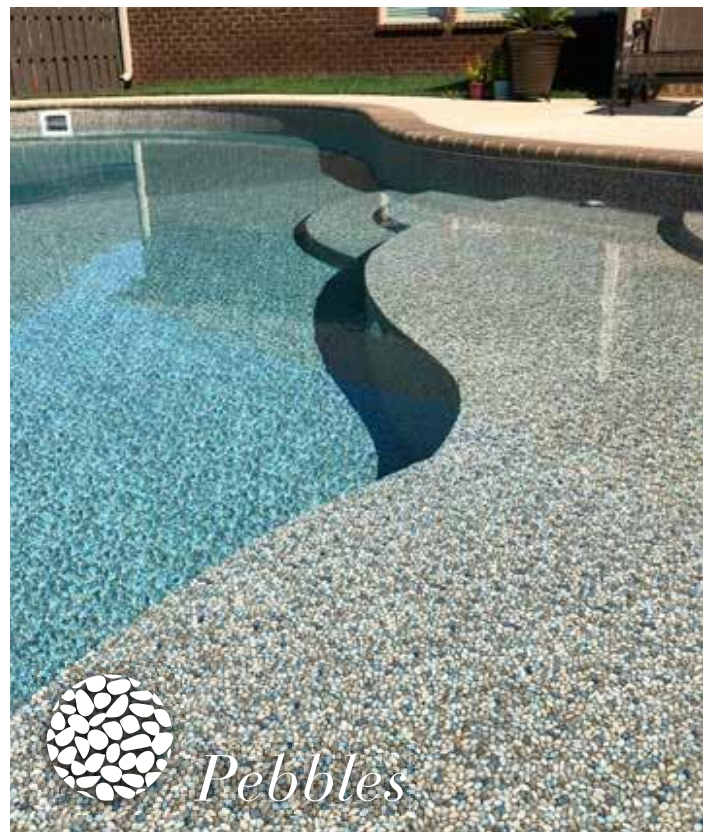

THE CLASSIC COLLECTION

Our Essentials collection of patterns features only the most desirable choices of colors and styles. Through trial and experience, we've learned which patterns look best in a pool. We select designs that meet our highest standards. This ensures, the pattern you select will look just as beautiful in your pool as it does in a brochure or showroom.

Our Essentials Collection patterns come in four styles of floor designs. Choose the sparkling water inspired Reflections, the natural Pebble themes, the dynamic Mosaic motifs or the refined and elegant Stone inspirations.