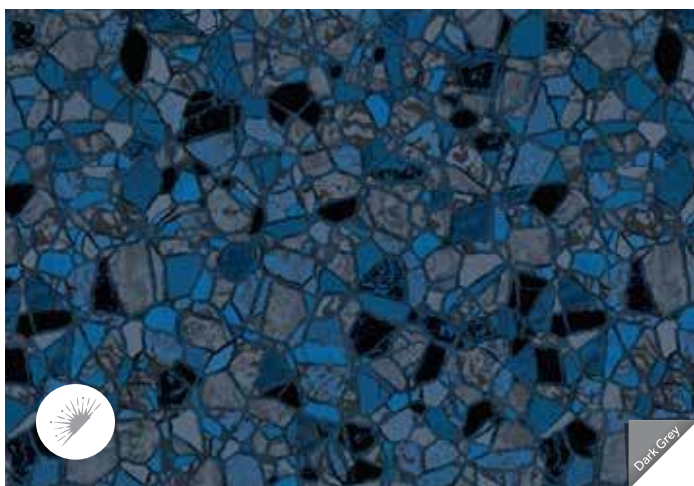

Dark Grey

Sapphire²

20 mil Wall / 20 mil Floor
Available in SureStep
Deep Blue Water Color
Contemporary Style