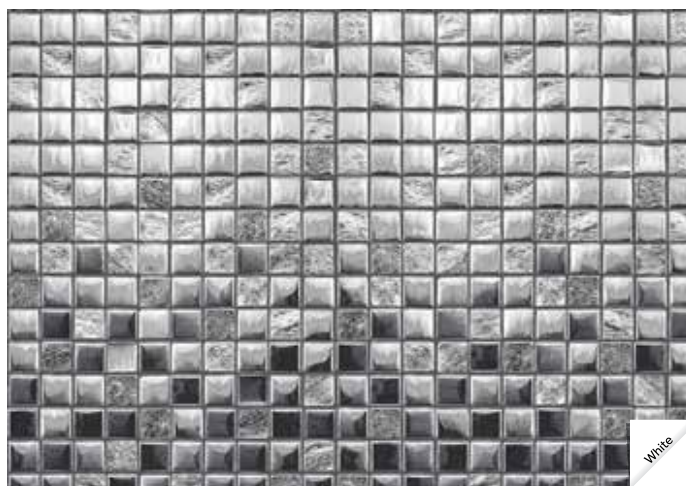

White

Silver Falls

20 & 27 mil Wall / 20 & 27 mil Floor
Available in SureStep
Aqua Water Color
Contemporary Style

²Shimmertone up-charge applies.

Colors shown in this brochure are representational only. See your local pool dealer for vinyl samples.