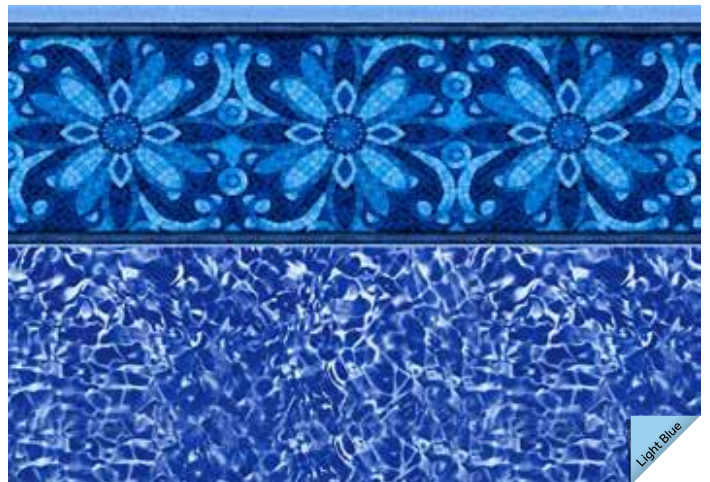

Light Blue

Lotus

20 mil Wall / 20 mil Floor
Available in SureStep
Light Blue Water Color
Traditional Style