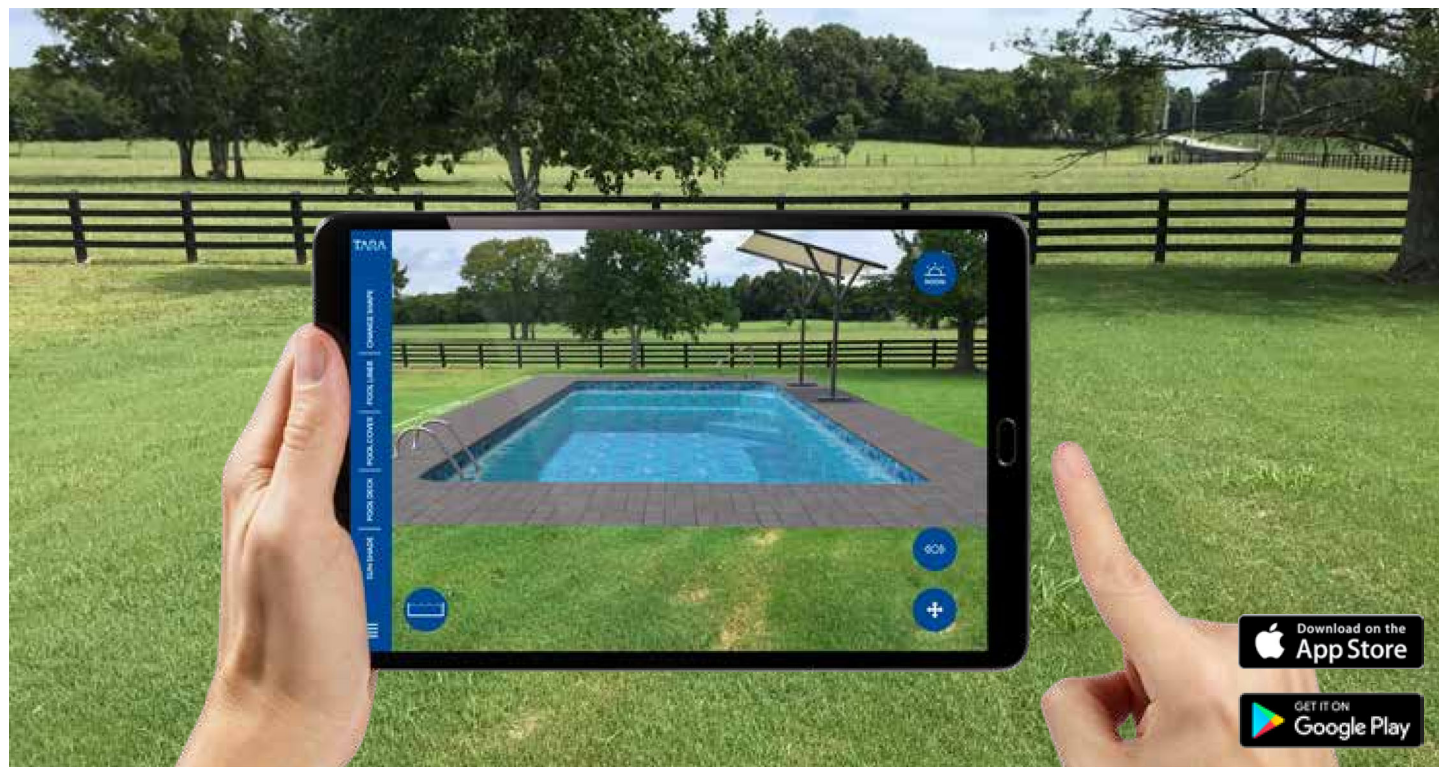

# CHOOSING *the Perfect Liner*

Selecting your pool's liner is your chance to determine the look of your whole backyard. The liner is the most visible element in your pool. Tara offers a wide variety of patterns and options that allow you to customize your liner to fit your pool and how you use it.

# SHADE *Your Way*

SHADE *Escapes*  
BY TARA

Another important consideration when designing your backyard is shade. It is often overlooked, but shade is essential for creating a comfortable and enjoyable outdoor living space. Sun Shades can lower temperatures by up to 25° and protect against harmful UV rays. Unlike trees, sun shades won't wreak havoc on your pool. For these reasons and more, we developed Shade Escapes by Tara.

## *Envision AR App*

Tara is bringing the power of augmented reality to the pool design process. Using your camera, the Envision AR app allows you to place a pool in your backyard. Select a pool shape and then position it in your yard. Move it and rotate it to find the best location. Customize the design including the liner pattern, deck style, safety cover and sun shade. With Envision AR, everything you need is at your fingertips. Available to download now for iOS or Android.