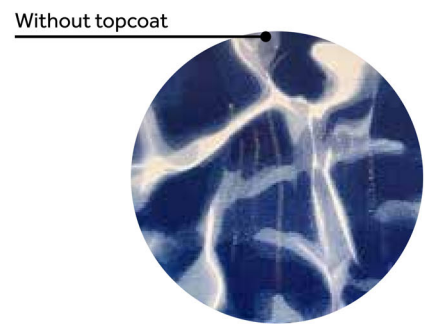

PADDLING PAWS

Paw Resistant Pool Liners

For pet owners, nothing is better than enjoying time with their beautiful animals in and around the pool. Although vinyl liners are resistant to puncture and scratches, many pet owners worry that their dog's claws could damage their pool liner. That's why we worked with our supplier to develop a vinyl liner with enhanced scratch and puncture resistance. Our new Paddling Paws option for walls and stairs provides superior protection against damage caused by scratching. It features a unique scratch hiding topcoat specially formulated to prevent scratch marks. Made from premium 30 mil vinyl, Paddling Paws adds extra thickness to the walls and entryways of the pool. Paddling Paws vinyl is also made with ReNew sustainable pool vinyl.