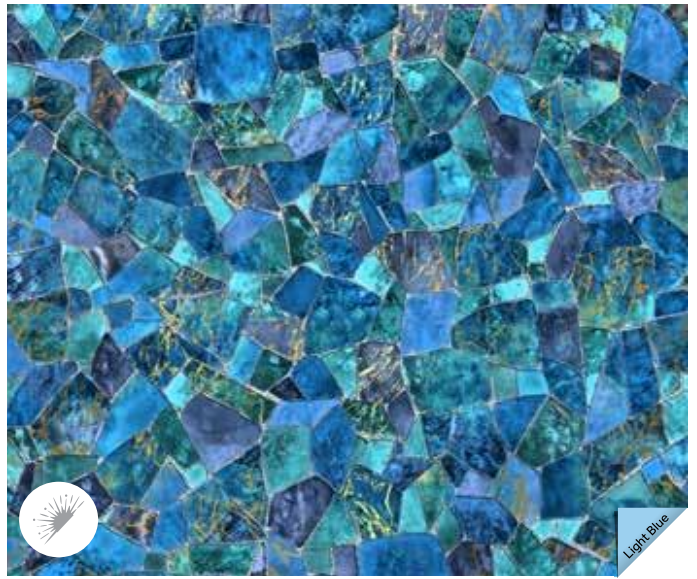

# Aquamarine

Design your personal paradise with the enchanting beauty of our Aquamarine pool liner. This award winning pattern combines a refreshing array of green and blue stones that create a unique turquoise water color. Enhanced with our captivating **Shimmertone**<sup>2</sup> inks, the dazzling effect of this pattern will take your breath away.