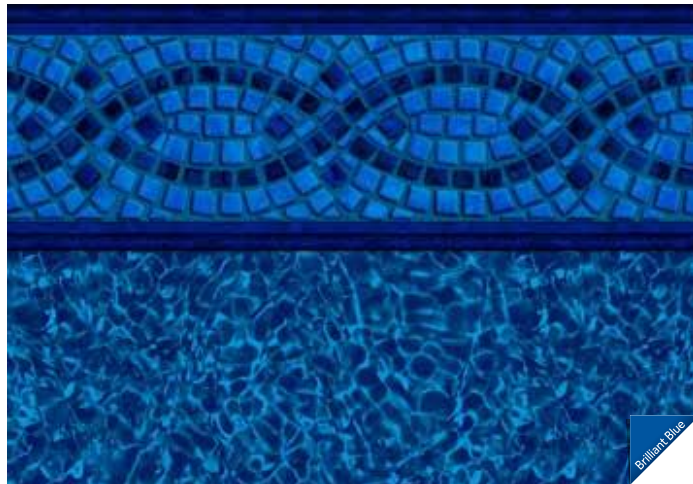

Georgetown

20 mil Wall / 20 mil Floor
Available in SureStep
Deep Blue Water Color
Traditional Style