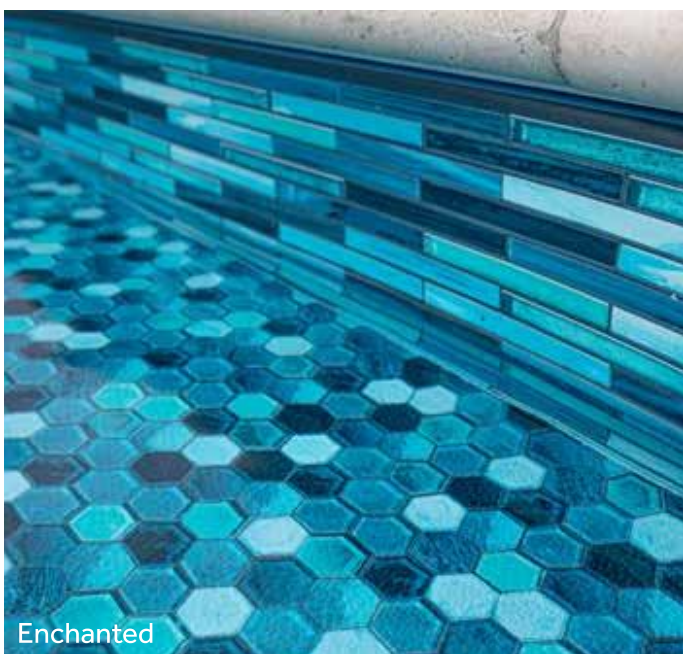

Enchanted

Create a dreamlike experience in your backyard with our spellbinding Enchanted pattern. Designed to enhance the atmospheric beauty of your pool with deep emerald greens, cool turquoise and sapphire colors. This contemporary design creates a unique turquoise colored water.

20 mil Wall / 20 mil Floor

Available in SureStep

Deep Turquoise Water Color

Contemporary Style