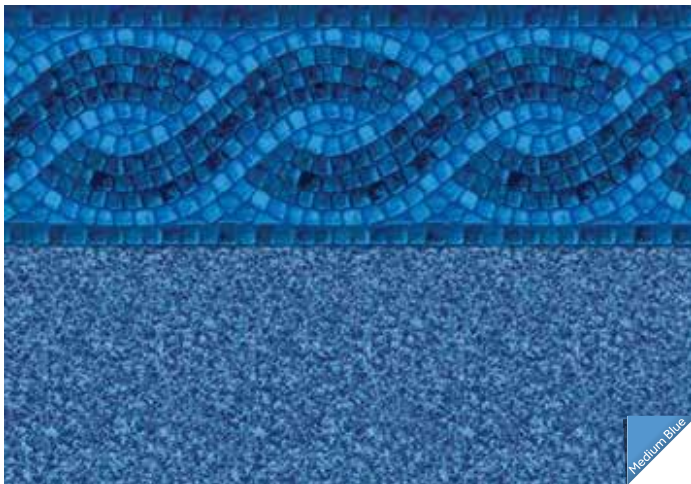

Medium Blue

Ocean Wave

20 & 27 mil Wall / 20 & 27 mil Floor
Available in SureStep
Deep Blue Water Color
Traditional Style