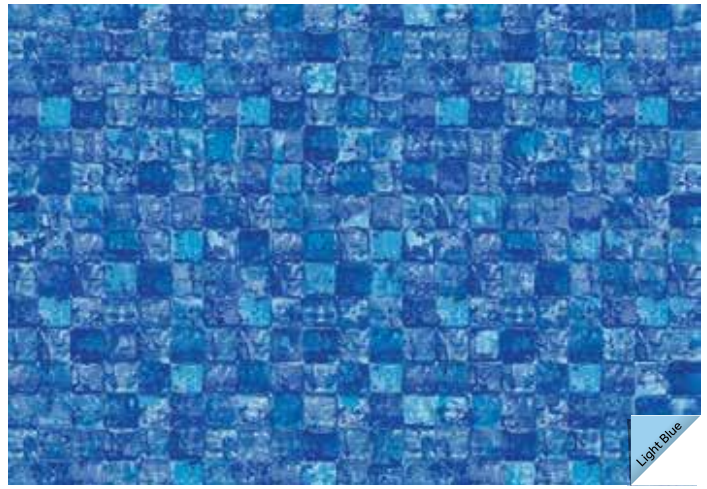

Light Blue

Beale Street

20 mil Wall / 20 mil Floor
Available in SureStep
Light Blue Water Color
Transitional Style

St. John's Bay

20 mil Wall / 20 mil Floor
Available in SureStep
Light Blue Water Color
Contemporary Style