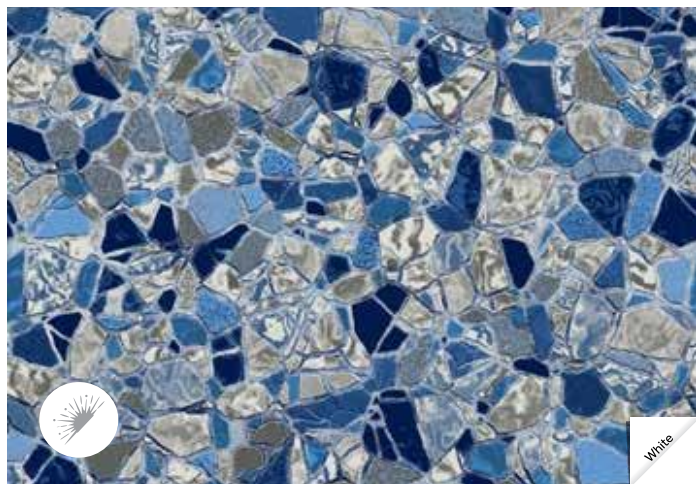

Moonstone²

20 mil Wall / 20 mil Floor
Available in SureStep
Light Blue Water Color
Contemporary Style