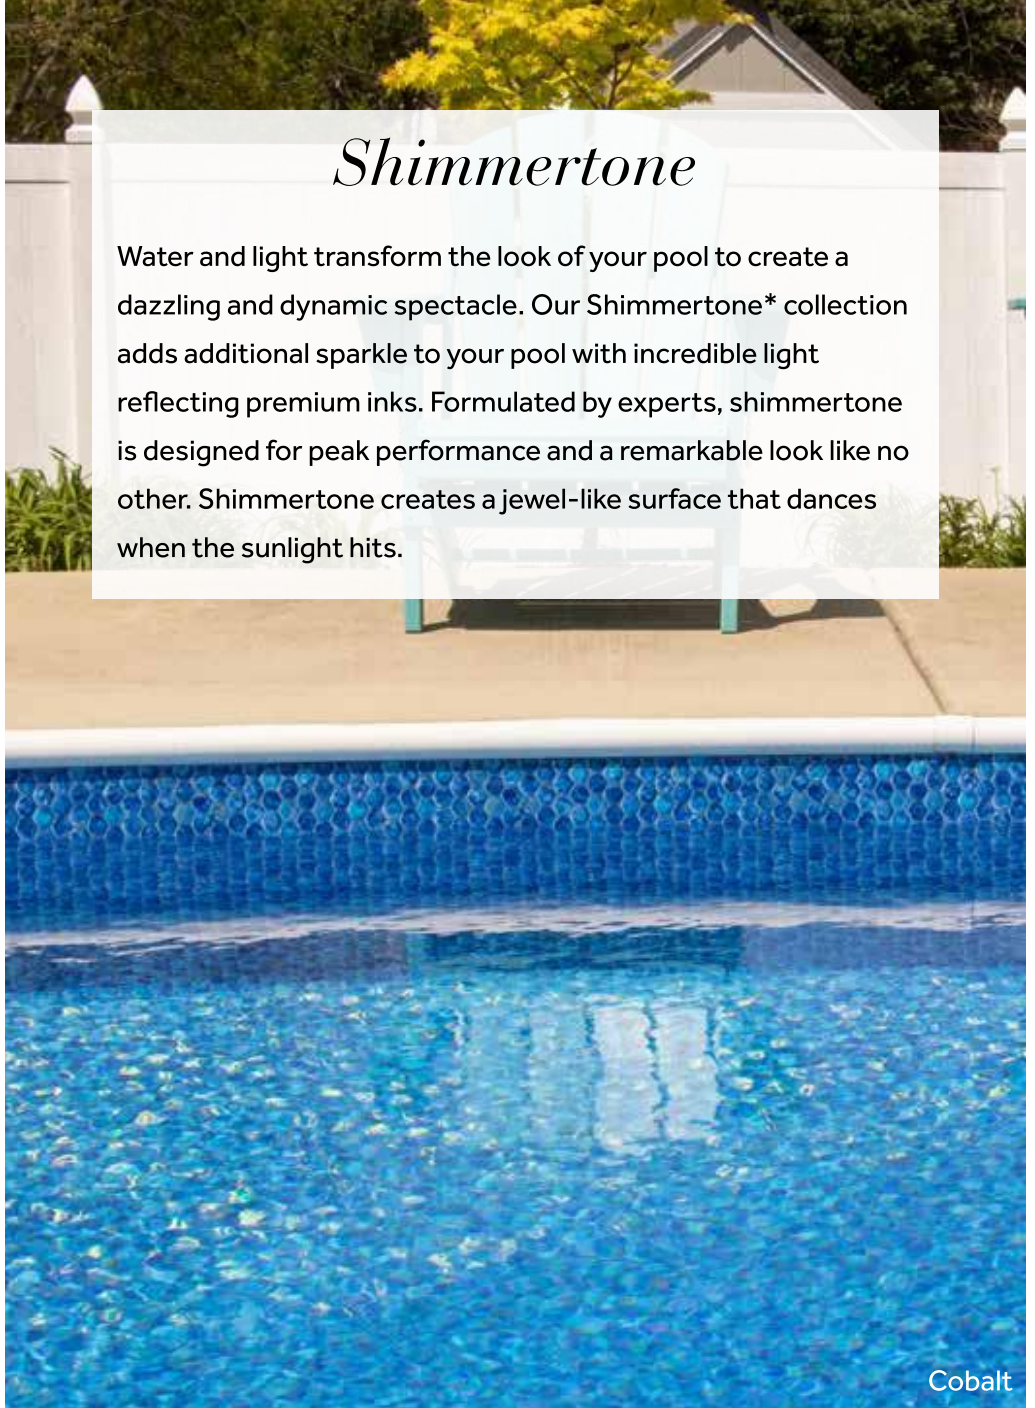

# TRANQUILITY COLLECTION

At Tara we believe your pool should transform you and make your day more meaningful and memorable. A pool can be the place you soak away the cares of the day, shake off the craziness and focus on what's most important to you. Our Tranquility patterns are designed to help you reconnect with your body, your family and your environment. We believe a pool can be many things but it should never be ordinary.