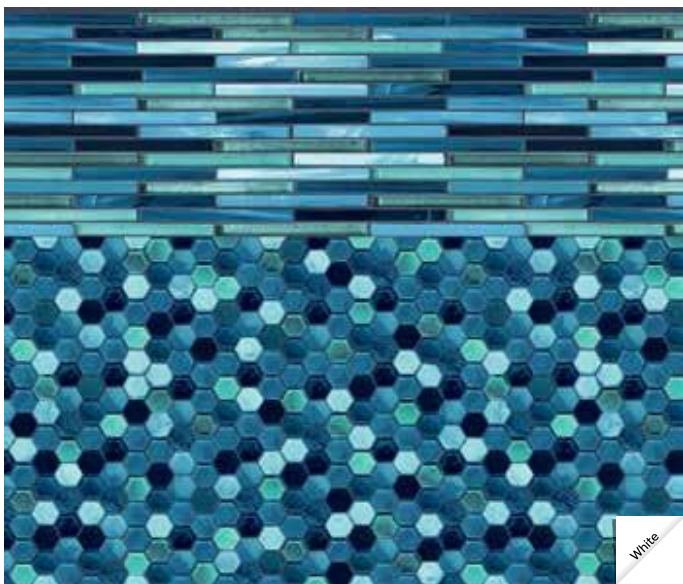

Enchanted

Create a dreamlike experience in your backyard with our spellbinding Enchanted pattern. Designed to enhance the atmospheric beauty of your pool with deep emerald greens, cool turquoise and sapphire colors. This contemporary design creates a unique turquoise colored water.

20 mil Wall / 20 mil Floor

Available in SureStep

Deep Turquoise Water Color

Contemporary Style