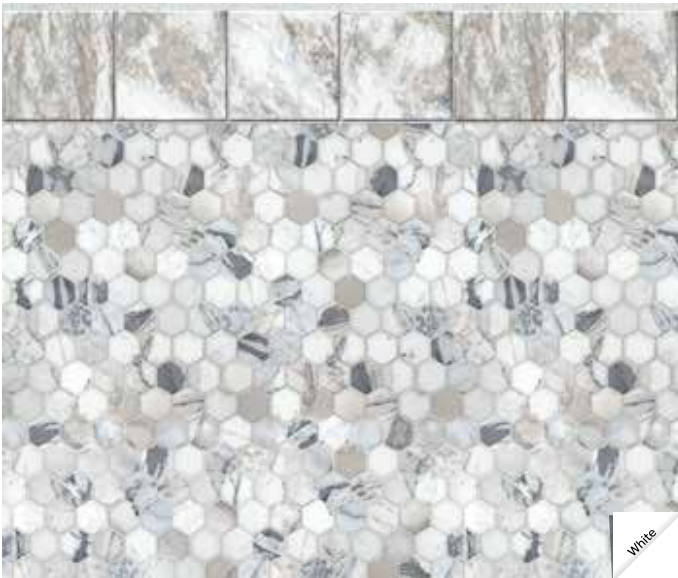

**20 mil Wall / 20 mil Floor**

Available in SureStep  
Light Blue Water Color  
Contemporary Style

Installation by Anders Pools in Huntsville, AL

<sup>2</sup>Shimmertone up-charge applies.

Colors shown in this brochure are representational only. See your local pool dealer for vinyl samples.